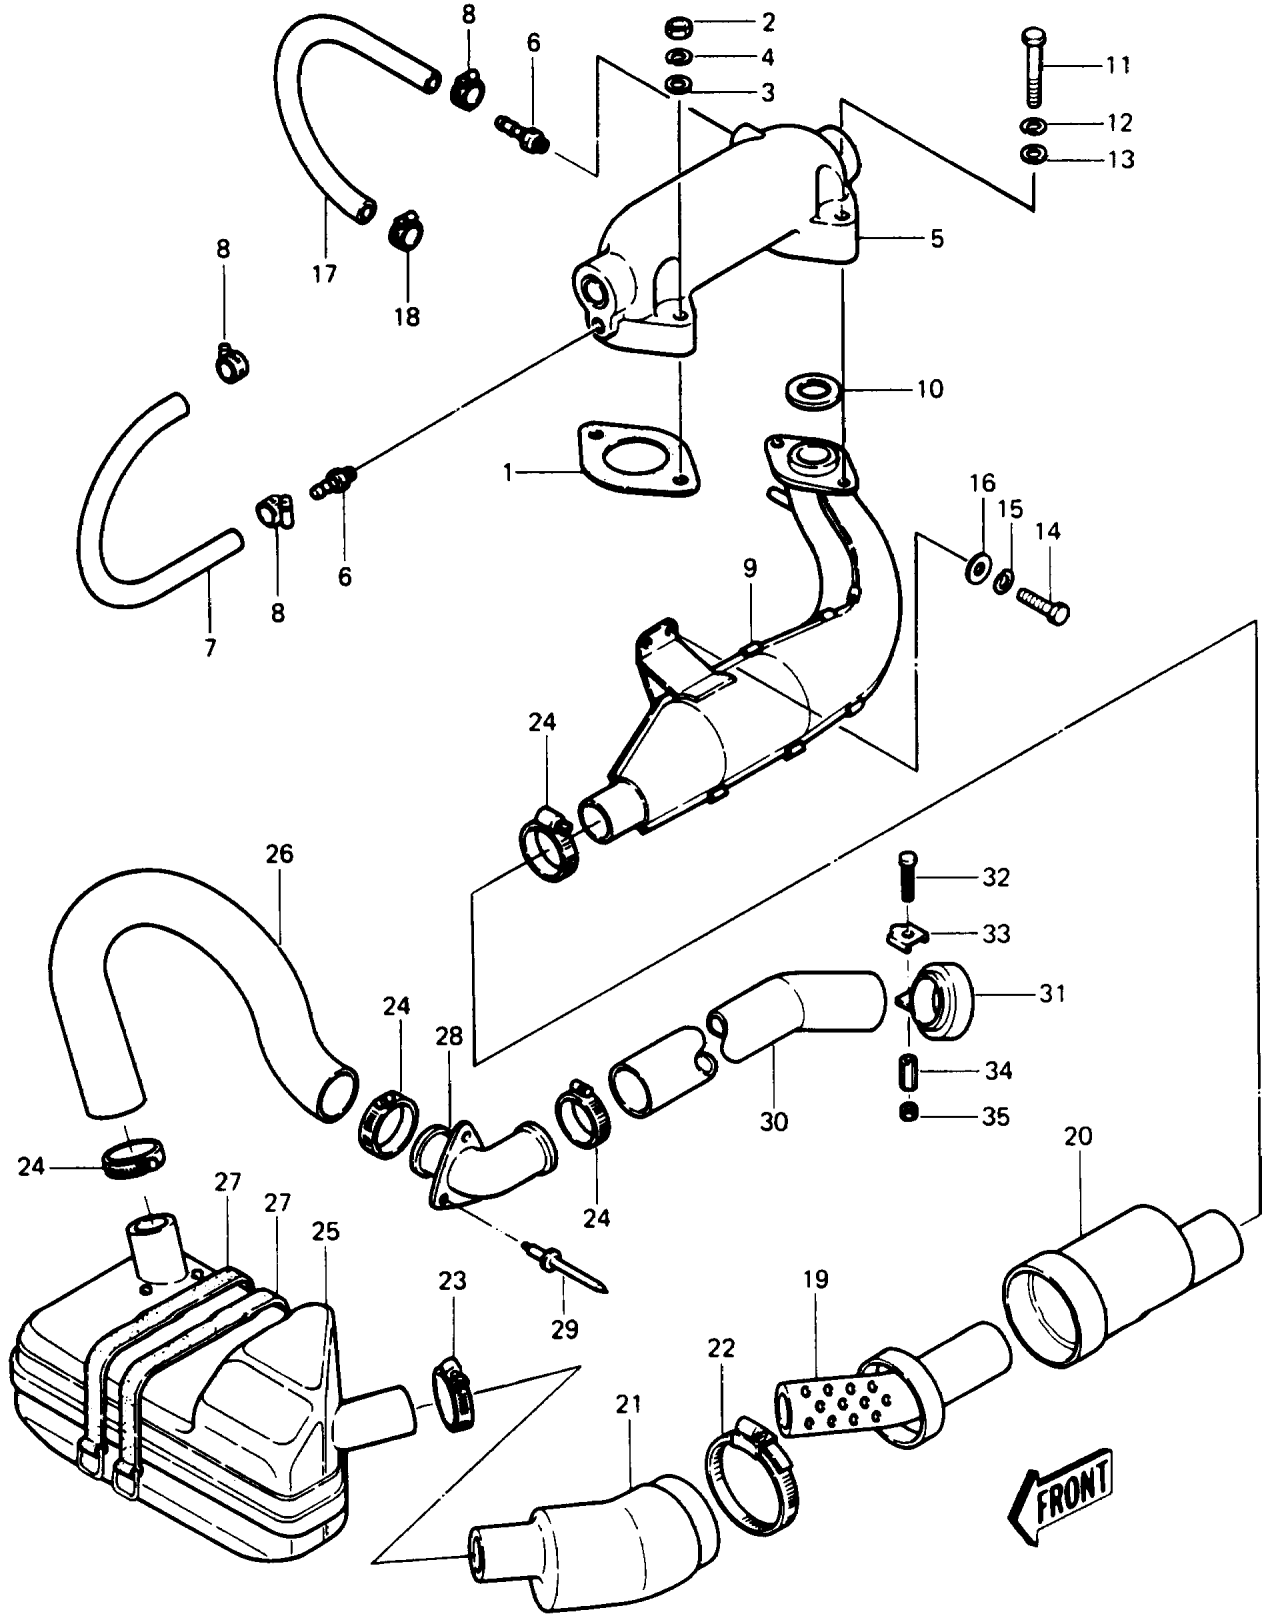

1988 JS440 PARTS DIAGRAM

Muffler(JS440-A11/A12/A13)

1988 JS440 PARTS LIST

Muffler(JS440-A11/A12/A13)

ITEM NAME	PART NUMBER	QUANTITY
GASKET,EXHAUST (Ref # 10)	18067-509	1
BOLT,8X45 (Ref # 11)	110R0845	2
WASHER-SPRING,8MM (Ref # 12)	461S0800	2
WASHER-PLAIN-SMALL,8MM (Ref # 13)	410S0800	2
BOLT,8X20 (Ref # 14)	110R0820	2
WASHER-SPRING,8MM (Ref # 15)	461S0800	2
WASHER,8.4X23X2.5 (Ref # 16)	92022-3744	2
TUBE,9X16X250 (Ref # 17)	92059-502	1
CLAMP (Ref # 18)	92037-504	1
PIPE-EXHAUST (Ref # 19)	59151-528	1
TUBE (Ref # 20)	92059-542	1
TUBE (Ref # 21)	92059-543	1
CLAMP (Ref # 22)	92037-541	1
CLAMP (Ref # 23)	92037-509	1
CLAMP (Ref # 24)	92037-509	4
MUFFLER,WATER BOX (Ref # 25)	18001-3006	1
TUBE,EXHAUST (Ref # 26)	92059-528	1
BAND (Ref # 27)	92072-511	2
PIPE-TAIL,TAIL,EXHAUST (Ref # 28)	59156-506	1
RIVET (Ref # 29)	92039-3701	3
TUBE,EXHAUST,TAIL (Ref # 30)	92059-549	1
CLAMP (Ref # 31)	92037-545	1
SCREW-PAN-CROS,6X45 (Ref # 32)	220R0645	1
WASHER (Ref # 33)	92095-513	1
NUT,6MM (Ref # 34)	92015-532	1
NUT-HEX,6MM (Ref # 35)	311R0600	1
GASKET,EXHAUST (Ref # 1)	18067-502	1
NUT-HEX,8MM (Ref # 2)	311M0800	2
WASHER-PLAIN-SMALL,8MM (Ref # 3)	410S0800	2

1988 JS440 PARTS LIST

Muffler(JS440-A11/A12/A13)

ITEM NAME	PART NUMBER	QUANTITY
WASHER-SPRING,8MM (Ref # 4)	461S0800	2
PIPE-EXHAUST (Ref # 5)	18049-3006-YR	1
FITTING,HOSE (Ref # 6)	92005-3001	2
TUBE,9X190 (Ref # 7)	92059-3021	1
CLAMP (Ref # 8)	92037-504	3
MUFFLER (Ref # 9)	18001-520	1