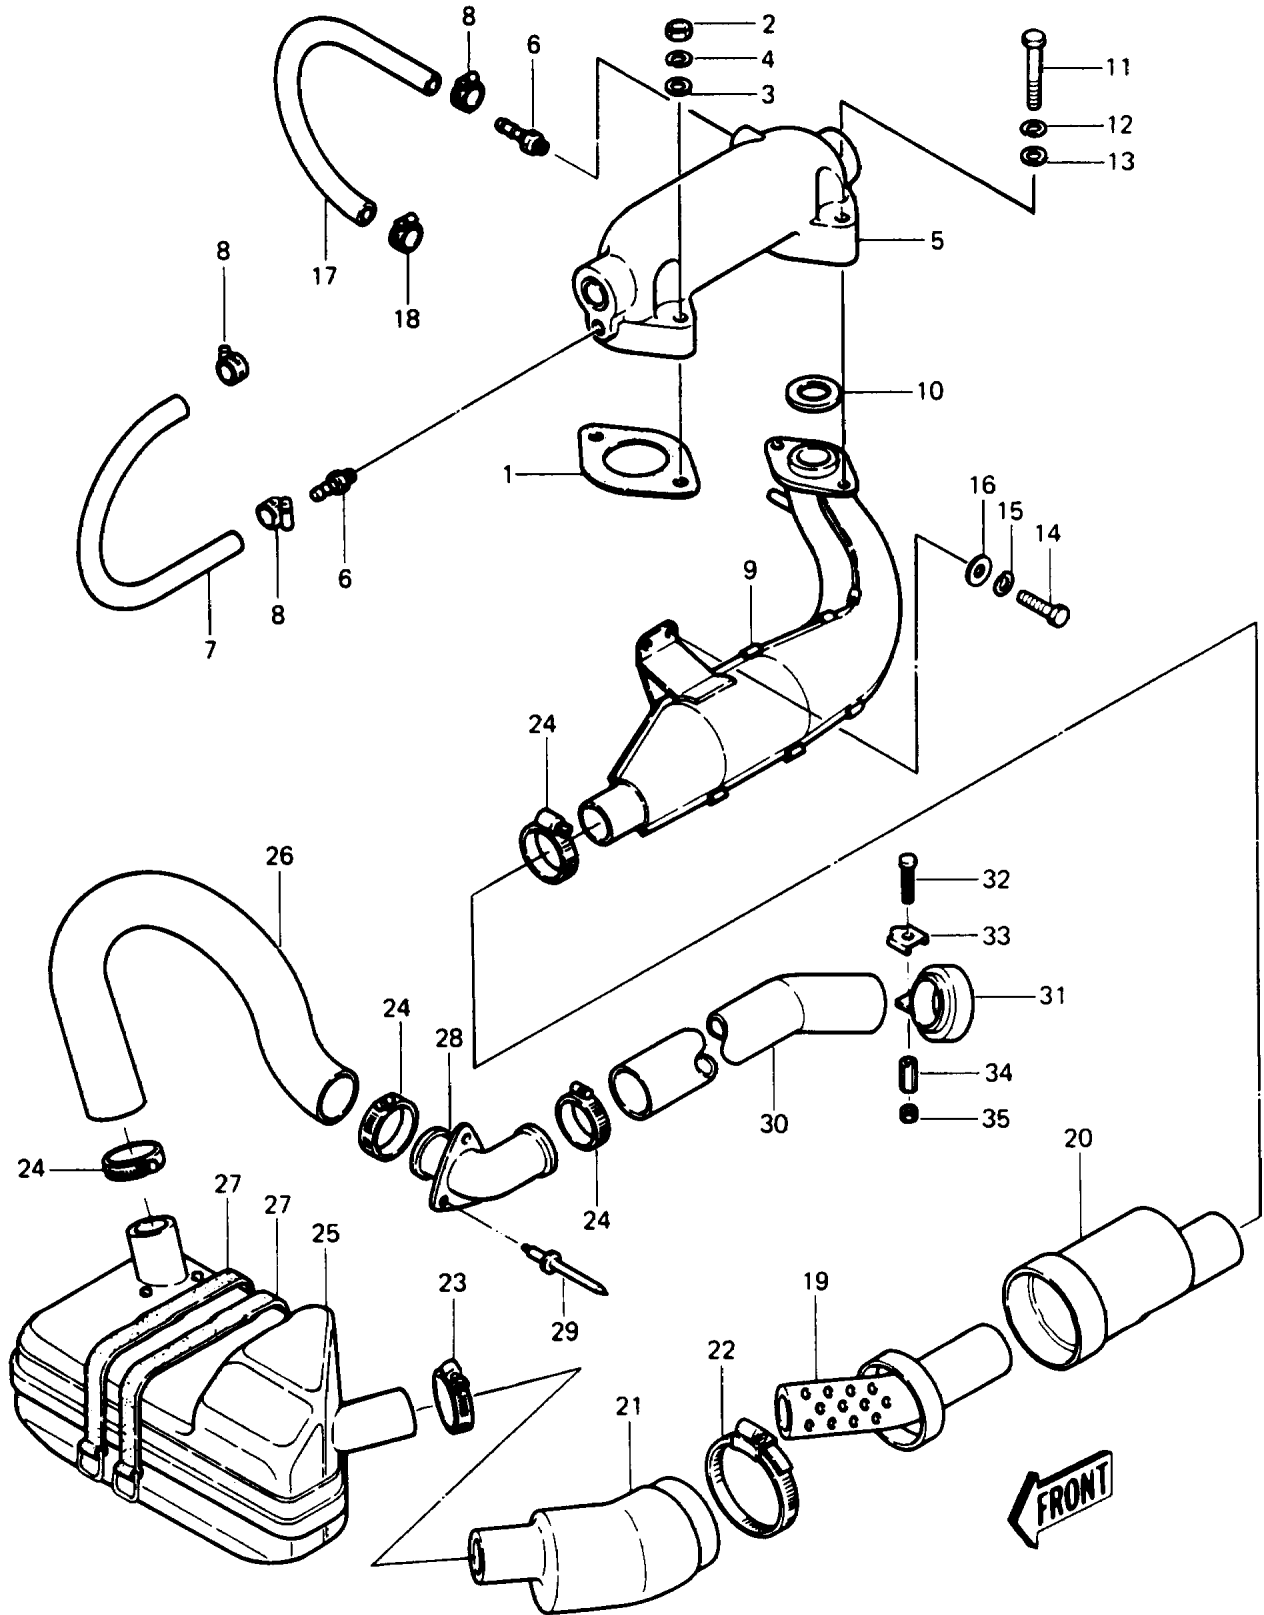

# 1988 JS440 PARTS DIAGRAM

Muffler(JS440-A11/A12/A13)

# 1988 JS440 PARTS LIST

Muffler(JS440-A11/A12/A13)

ITEM NAME	PART NUMBER	QUANTITY
GASKET,EXHAUST (Ref # 10)	18067-509	1
BOLT,8X45 (Ref # 11)	110R0845	2
WASHER-SPRING,8MM (Ref # 12)	461S0800	2
WASHER-PLAIN-SMALL,8MM (Ref # 13)	410S0800	2
BOLT,8X20 (Ref # 14)	110R0820	2
WASHER-SPRING,8MM (Ref # 15)	461S0800	2
WASHER,8.4X23X2.5 (Ref # 16)	92022-3744	2
TUBE,9X16X250 (Ref # 17)	92059-502	1
CLAMP (Ref # 18)	92037-504	1
PIPE-EXHAUST (Ref # 19)	59151-528	1
TUBE (Ref # 20)	92059-542	1
TUBE (Ref # 21)	92059-543	1
CLAMP (Ref # 22)	92037-541	1
CLAMP (Ref # 23)	92037-509	1
CLAMP (Ref # 24)	92037-509	4
MUFFLER,WATER BOX (Ref # 25)	18001-3006	1
TUBE,EXHAUST (Ref # 26)	92059-528	1
BAND (Ref # 27)	92072-511	2
PIPE-TAIL,TAIL,EXHAUST (Ref # 28)	59156-506	1
RIVET (Ref # 29)	92039-3701	3
TUBE,EXHAUST,TAIL (Ref # 30)	92059-549	1
CLAMP (Ref # 31)	92037-545	1
SCREW-PAN-CROS,6X45 (Ref # 32)	220R0645	1
WASHER (Ref # 33)	92095-513	1
NUT,6MM (Ref # 34)	92015-532	1
NUT-HEX,6MM (Ref # 35)	311R0600	1
GASKET,EXHAUST (Ref # 1)	18067-502	1
NUT-HEX,8MM (Ref # 2)	311M0800	2
WASHER-PLAIN-SMALL,8MM (Ref # 3)	410S0800	2

# 1988 JS440 PARTS LIST

Muffler(JS440-A11/A12/A13)

ITEM NAME	PART NUMBER	QUANTITY
WASHER-SPRING,8MM (Ref # 4)	461S0800	2
PIPE-EXHAUST (Ref # 5)	18049-3006-YR	1
FITTING,HOSE (Ref # 6)	92005-3001	2
TUBE,9X190 (Ref # 7)	92059-3021	1
CLAMP (Ref # 8)	92037-504	3
MUFFLER (Ref # 9)	18001-520	1