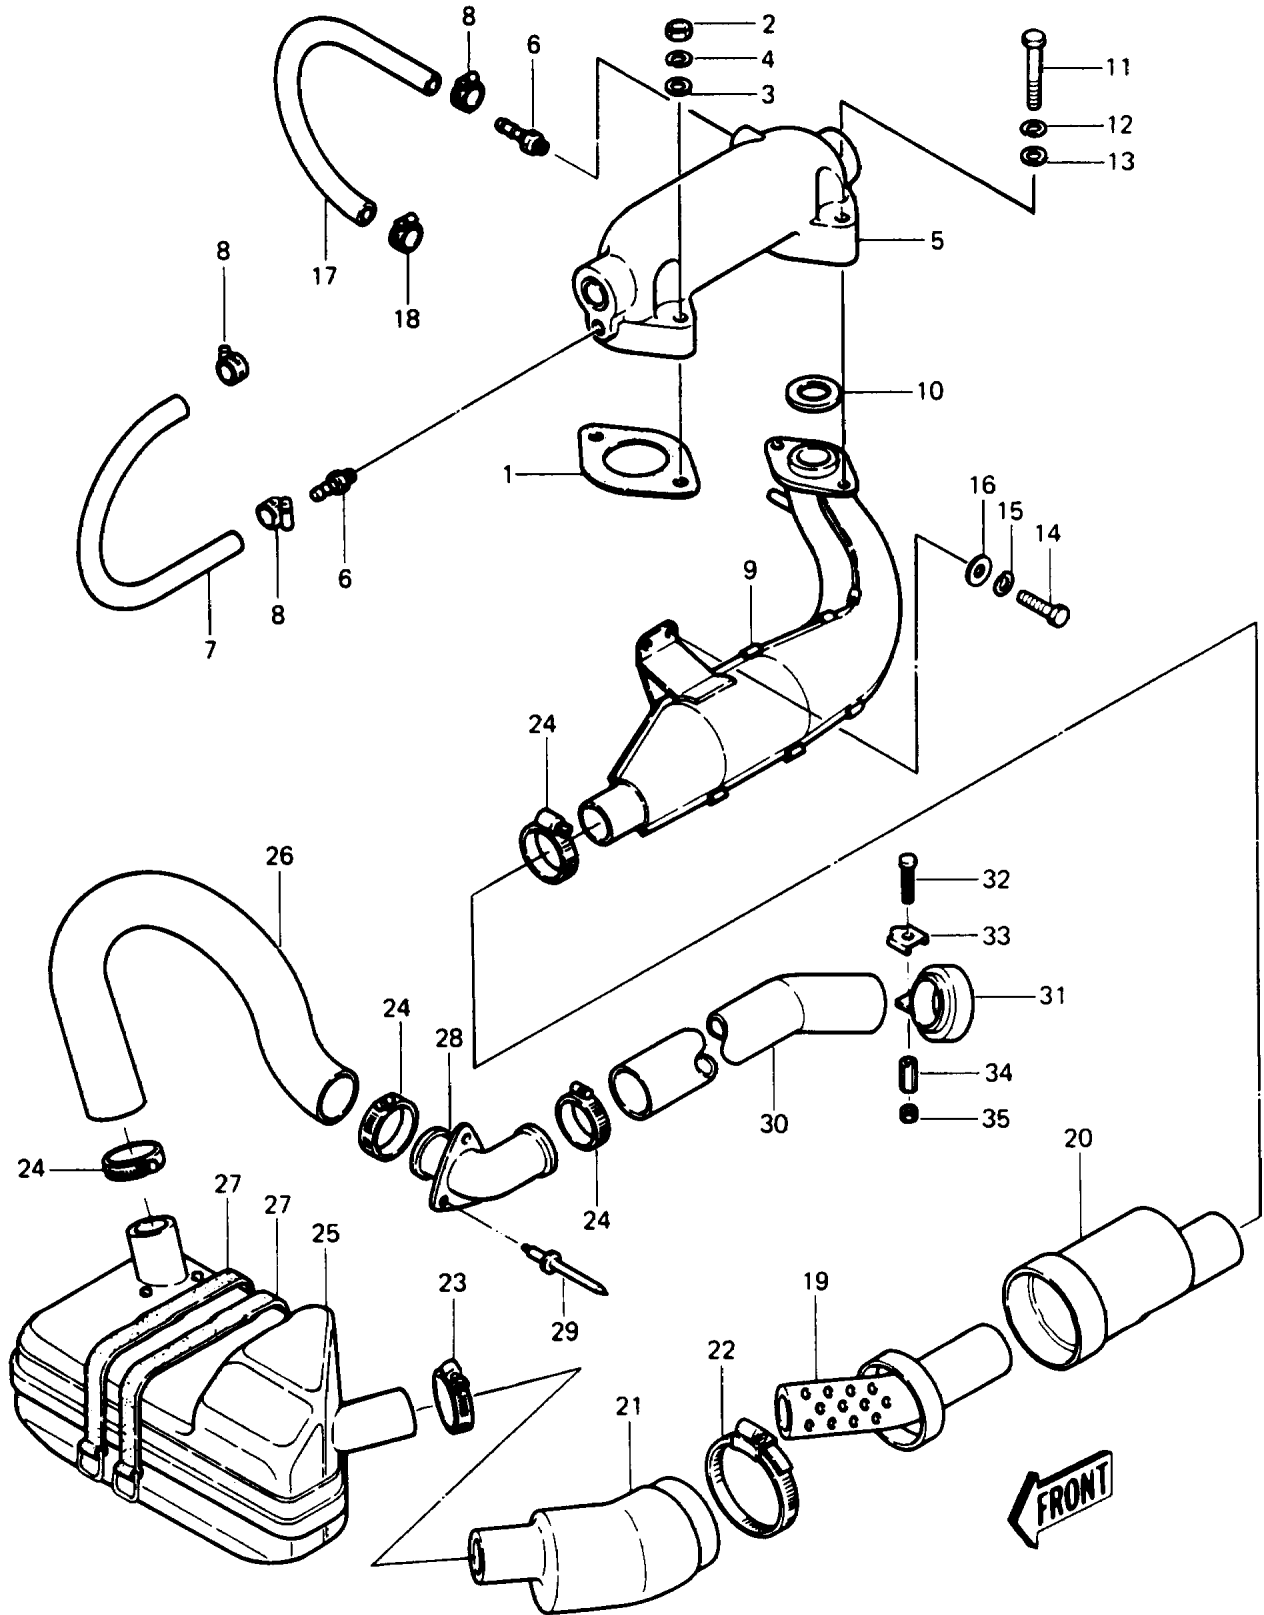

# 1989 JS440 PARTS DIAGRAM

Muffler(JS440-A11/A12/A13)

# 1989 JS440 PARTS LIST

Muffler(JS440-A11/A12/A13)

ITEM NAME	PART NUMBER	QUANTITY
GASKET,EXHAUST (Ref # 10)	18067-509	1
BOLT,8X45 (Ref # 11)	110R0845	2
WASHER-SPRING,8MM (Ref # 12)	461S0800	2
WASHER-PLAIN-SMALL,8MM (Ref # 13)	410S0800	2
BOLT,8X20 (Ref # 14)	110R0820	2
WASHER-SPRING,8MM (Ref # 15)	461S0800	2
WASHER,8.4X23X2.5 (Ref # 16)	92022-3744	2
TUBE,9X16X250 (Ref # 17)	92059-502	1
CLAMP (Ref # 18)	92037-504	1
PIPE-EXHAUST (Ref # 19)	59151-528	1
TUBE (Ref # 20)	92059-542	1
TUBE (Ref # 21)	92059-543	1
CLAMP (Ref # 22)	92037-541	1
CLAMP (Ref # 23)	92037-509	1
CLAMP (Ref # 24)	92037-509	4
MUFFLER,WATER BOX (Ref # 25)	18001-3006	1
TUBE,EXHAUST (Ref # 26)	92059-528	1
BAND (Ref # 27)	92072-511	2
PIPE-TAIL,TAIL,EXHAUST (Ref # 28)	59156-506	1
RIVET (Ref # 29)	92039-3701	3
TUBE,EXHAUST,TAIL (Ref # 30)	92059-549	1
CLAMP (Ref # 31)	92037-545	1
SCREW,6X45 (Ref # 32A)	92009-3747	1
WASHER (Ref # 33)	92095-513	1
NUT,6MM (Ref # 34)	92015-532	1
NUT-HEX,6MM (Ref # 35)	311R0600	1
GASKET,EXHAUST (Ref # 1)	18067-502	1
NUT-HEX,8MM (Ref # 2)	311M0800	2
WASHER-PLAIN-SMALL,8MM (Ref # 3)	410S0800	2

# 1989 JS440 PARTS LIST

Muffler(JS440-A11/A12/A13)

ITEM NAME	PART NUMBER	QUANTITY
WASHER-SPRING,8MM (Ref # 4)	461S0800	2
PIPE-EXHAUST (Ref # 5)	18049-3006-YR	1
FITTING,HOSE (Ref # 6)	92005-3001	2
TUBE,9X190 (Ref # 7)	92059-3021	1
CLAMP (Ref # 8)	92037-504	3
MUFFLER (Ref # 9)	18001-520	1