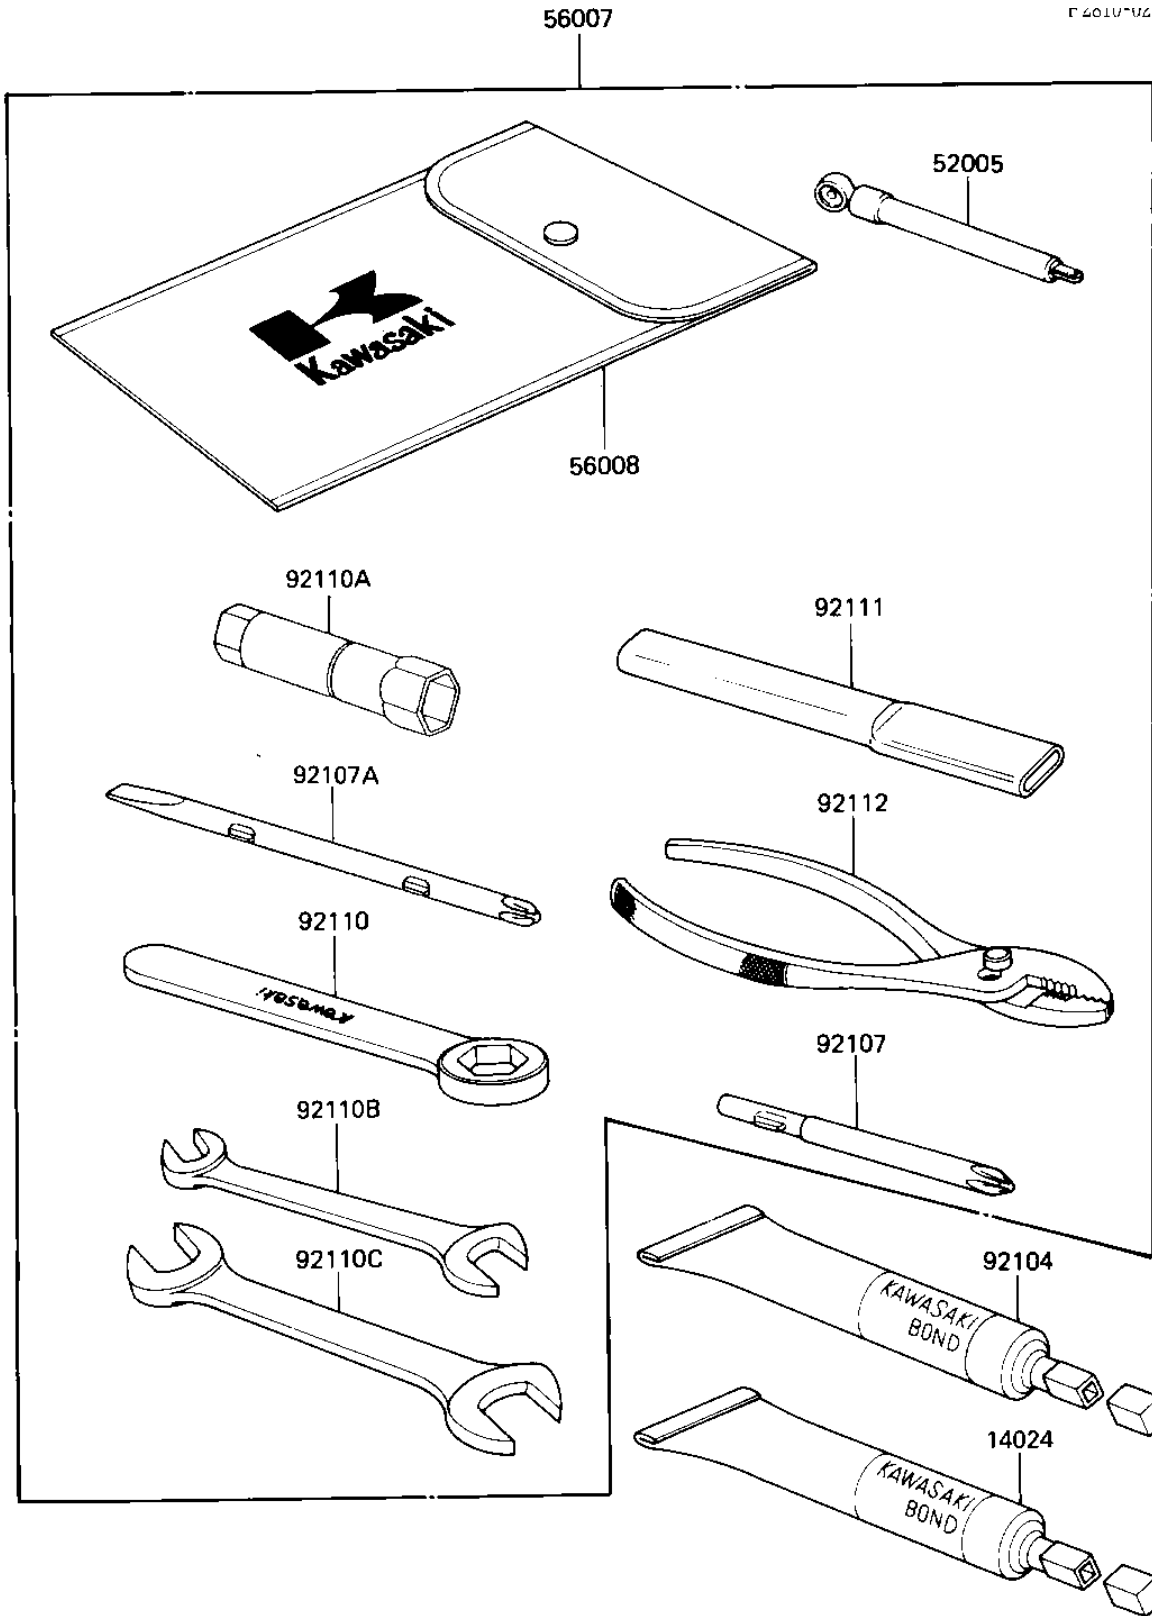

1987 Ninja® 600 PARTS DIAGRAM

OWNER TOOLS

F201U*U21U

R
N
1
5
5
5
9
9
9
9
9
9
9
9

1987 Ninja® 600 PARTS LIST

OWNER TOOLS

ITEM NAME	PART NUMBER	QUANTITY
BOND,#10 (Ref # 14024)	56019-120	1
GAUGE,AIR,3.5KG/CM2 (Ref # 52005)	52005-1031	1
TOOLKIT (Ref # 56007)	56007-1301	1
BAG,TOOLKIT (Ref # 56008)	56008-1019	1
GASKET-LIQUID,BLACK (Ref # 92104)	92104-1003	1
SCREW DRIVER #3 PHLIP (Ref # 92107)	92107-005	1
92107-1052 (Canada) (Ref # 92107A)	92107-1051	1
TOOL-WRENCH,BOX END,2 (Ref # 92110)	92110-1150	1
TOOL-WRENCH (Ref # 92110A)	92110-1111	1
TOOL-WRENCH,OPEN END,10X12 (Ref # 92100B)	92110-1117	1
TOOL-WRENCH,OPEN END,14X17 (Ref # 92110C)	92110-1153	1
TOOL-BAR (Ref # 92111)	92111-1051	1
PLIERS,160MM (Ref # 92112)	92112-003	1