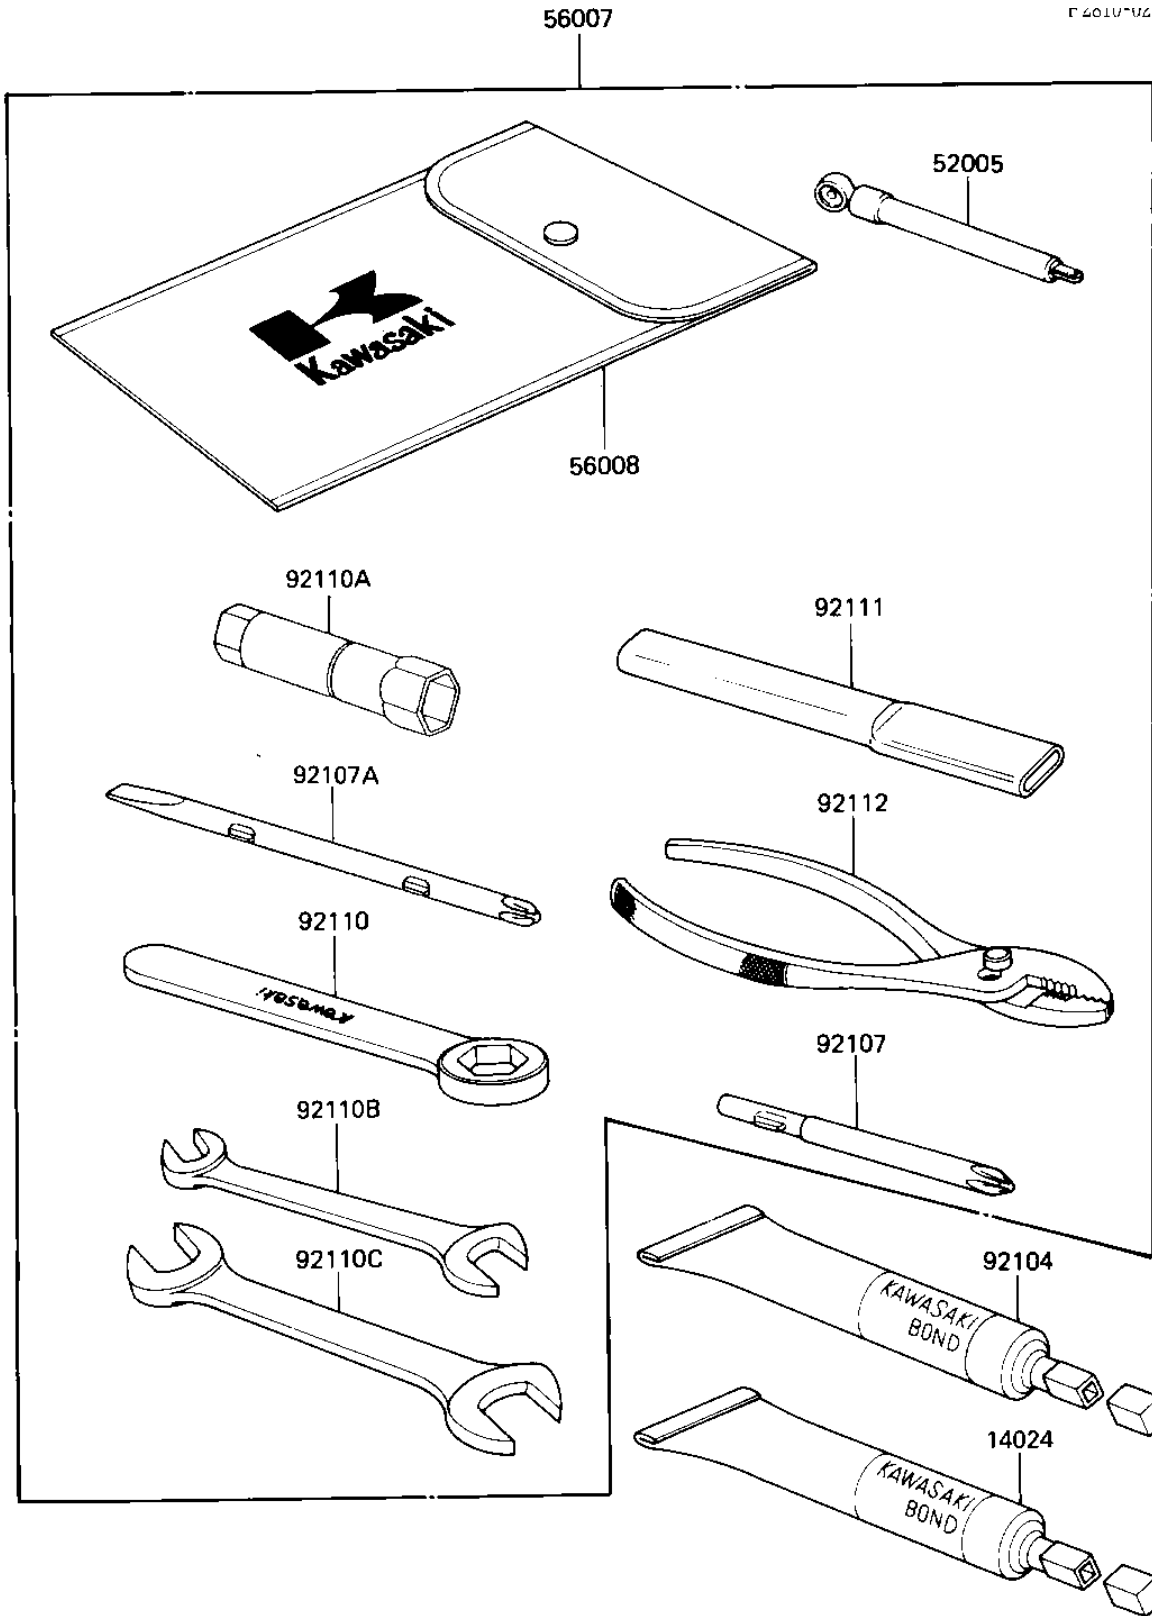

# 1987 Ninja® 600 PARTS DIAGRAM

OWNER TOOLS

F201U\*U21U

R  
N  
1  
5  
5  
5  
9  
9  
9  
9  
9  
9  
9  
9

# 1987 Ninja® 600 PARTS LIST

## OWNER TOOLS

ITEM NAME	PART NUMBER	QUANTITY
BOND,#10 (Ref # 14024)	56019-120	1
GAUGE,AIR,3.5KG/CM2 (Ref # 52005)	52005-1031	1
TOOLKIT (Ref # 56007)	56007-1301	1
BAG,TOOLKIT (Ref # 56008)	56008-1019	1
GASKET-LIQUID,BLACK (Ref # 92104)	92104-1003	1
SCREW DRIVER #3 PHILIP (Ref # 92107)	92107-005	1
92107-1052 (Canada) (Ref # 92107A)	92107-1051	1
TOOL-WRENCH,BOX END,2 (Ref # 92110)	92110-1150	1
TOOL-WRENCH (Ref # 92110A)	92110-1111	1
TOOL-WRENCH,OPEN END,10X12 (Ref # 92100B)	92110-1117	1
TOOL-WRENCH,OPEN END,14X17 (Ref # 92110C)	92110-1153	1
TOOL-BAR (Ref # 92111)	92111-1051	1
PLIERS,160MM (Ref # 92112)	92112-003	1