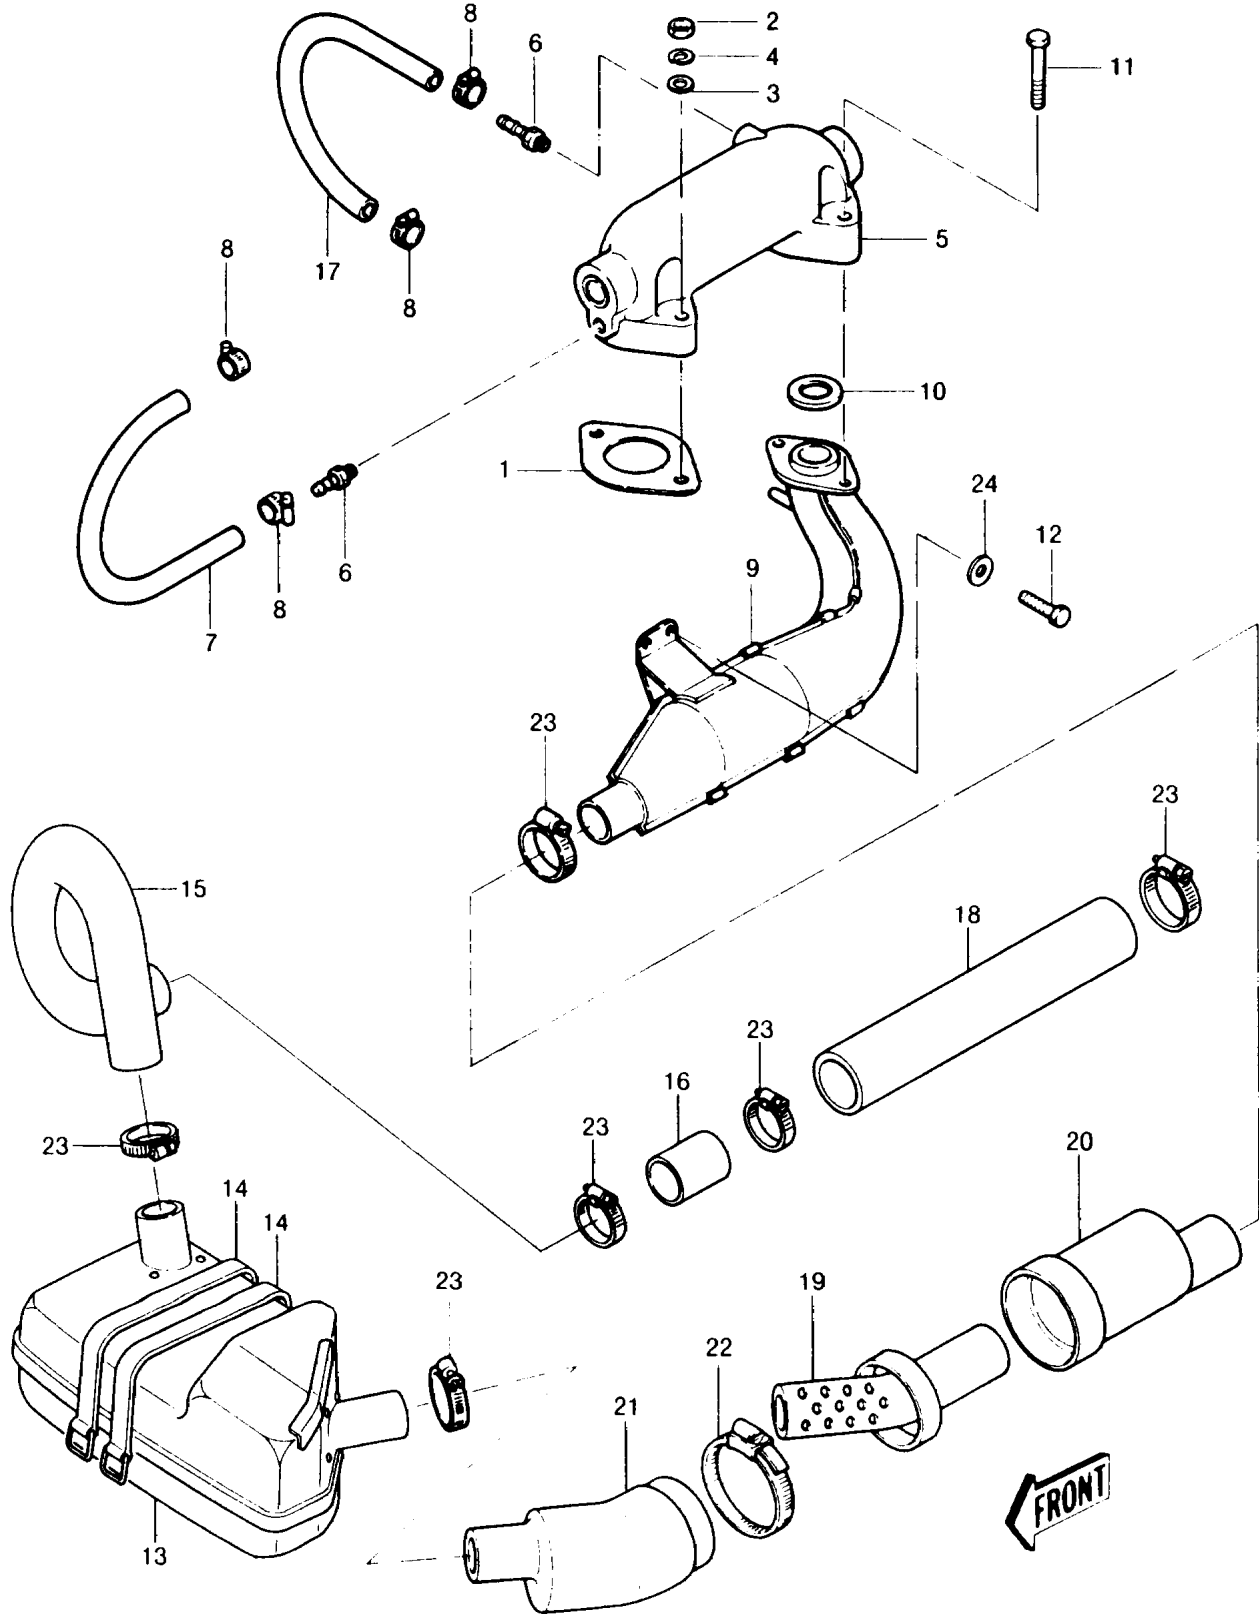

1990 JS440 PARTS DIAGRAM

Muffler(JS440-A14)

1990 JS440 PARTS LIST

Muffler(JS440-A14)

ITEM NAME	PART NUMBER	QUANTITY
GASKET,EXHAUST (Ref # 10)	18067-509	1
BOLT-WSP-SMALL (Ref # 11)	155R0845	2
BOLT-WS-SMALL (Ref # 12)	153R0820	2
MUFFLER-COMP,WATER BOX (Ref # 13)	49070-3714	1
BAND (Ref # 14)	92072-511	2
TUBE,EXHAUST (Ref # 15)	92059-3722	1
PIPE (Ref # 16)	32150-3740	1
TUBE,9X16X250 (Ref # 17)	92059-502	1
TUBE (Ref # 18)	92059-3879	1
PIPE-EXHAUST (Ref # 19)	59151-528	1
TUBE (Ref # 20)	92059-542	1
TUBE (Ref # 21)	92059-543	1
CLAMP (Ref # 22)	92037-541	1
CLAMP (Ref # 23)	92037-509	6
WASHER,8.4X23X2.5 (Ref # 24)	92022-3744	2
GASKET,EXHAUST (Ref # 1)	18067-502	1
NUT-HEX,8MM (Ref # 2)	311M0800	2
WASHER-PLAIN-SMALL,8MM (Ref # 3)	410S0800	2
WASHER-SPRING,8MM (Ref # 4)	461S0800	2
PIPE-COMP-EXHAUST (Ref # 5)	49062-3702	1
FITTING,HOSE (Ref # 6)	92005-3001	2
TUBE,9X190 (Ref # 7)	92059-3021	1
CLAMP (Ref # 8)	92170-3718	4
MUFFLER (Ref # 9)	18001-520	1