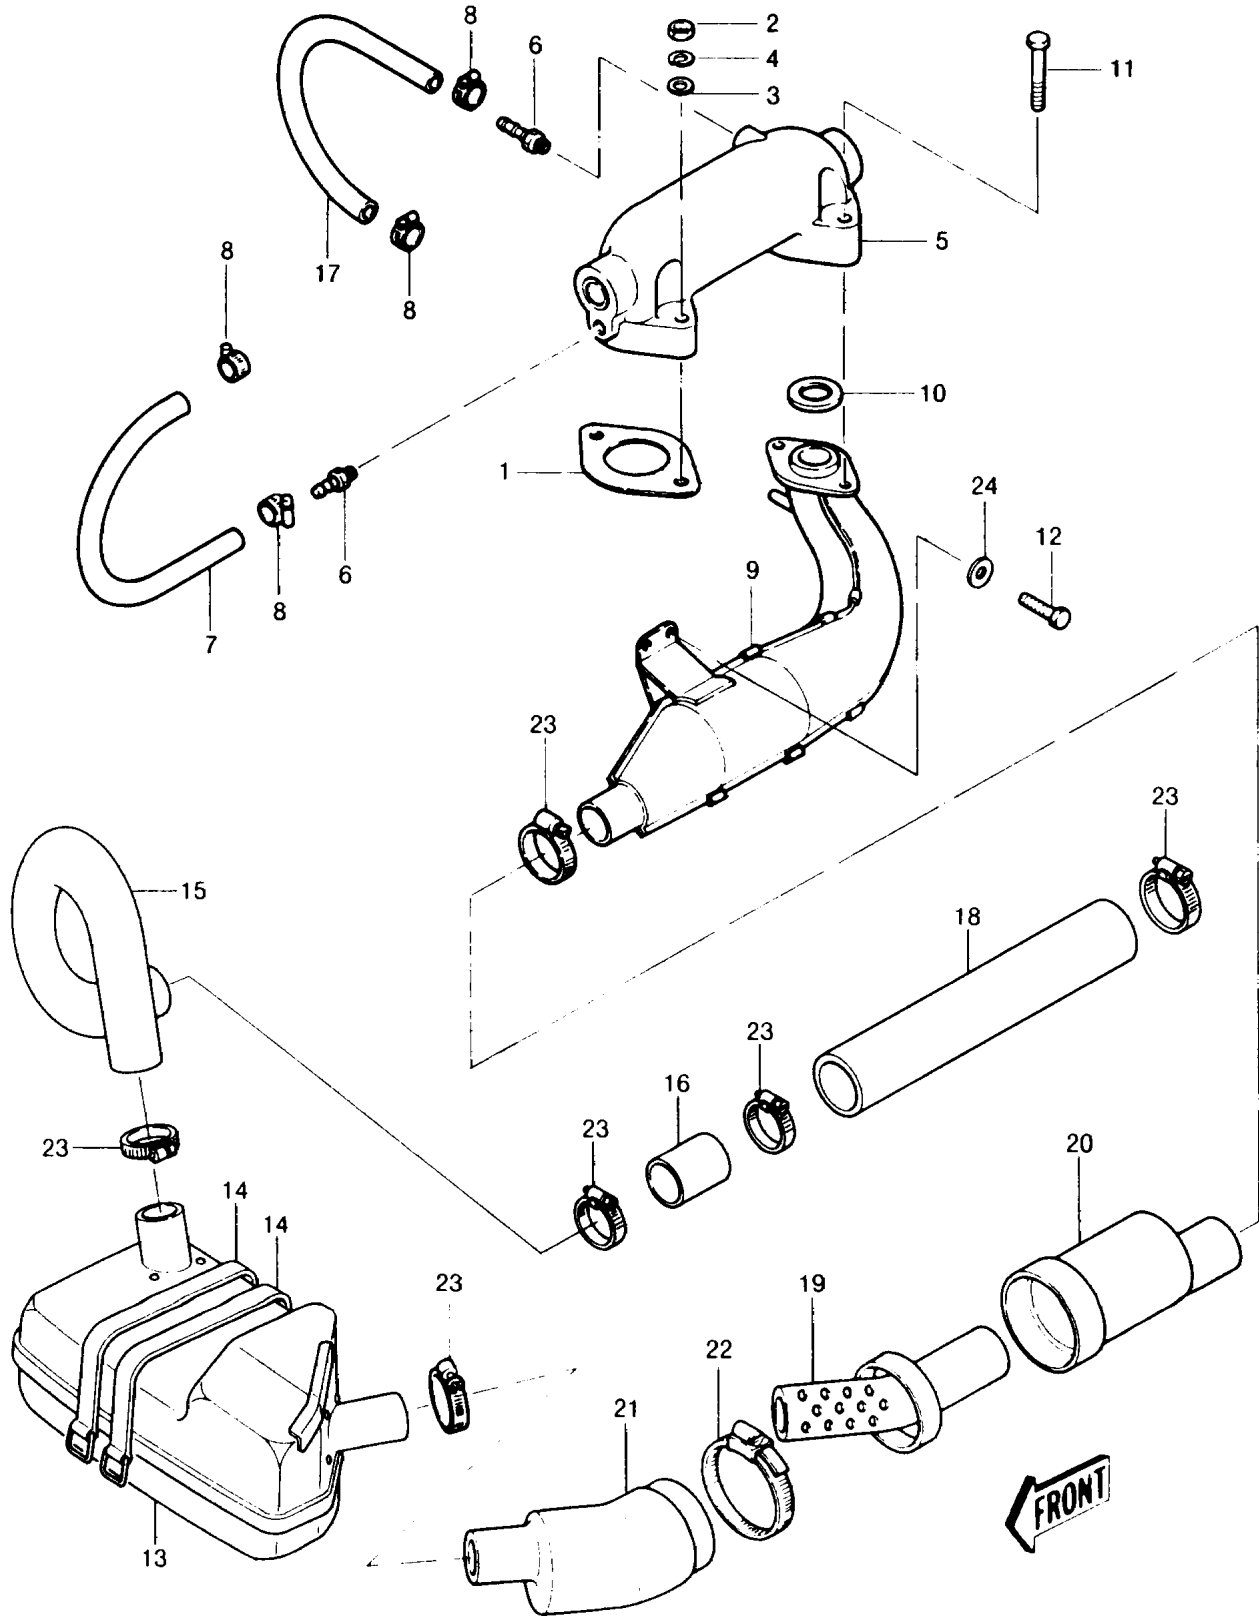

# 1990 JS440 PARTS DIAGRAM

Muffler(JS440-A14)

# 1990 JS440 PARTS LIST

Muffler(JS440-A14)

ITEM NAME	PART NUMBER	QUANTITY
GASKET,EXHAUST (Ref # 10)	18067-509	1
BOLT-WSP-SMALL (Ref # 11)	155R0845	2
BOLT-WS-SMALL (Ref # 12)	153R0820	2
MUFFLER-COMP,WATER BOX (Ref # 13)	49070-3714	1
BAND (Ref # 14)	92072-511	2
TUBE,EXHAUST (Ref # 15)	92059-3722	1
PIPE (Ref # 16)	32150-3740	1
TUBE,9X16X250 (Ref # 17)	92059-502	1
TUBE (Ref # 18)	92059-3879	1
PIPE-EXHAUST (Ref # 19)	59151-528	1
TUBE (Ref # 20)	92059-542	1
TUBE (Ref # 21)	92059-543	1
CLAMP (Ref # 22)	92037-541	1
CLAMP (Ref # 23)	92037-509	6
WASHER,8.4X23X2.5 (Ref # 24)	92022-3744	2
GASKET,EXHAUST (Ref # 1)	18067-502	1
NUT-HEX,8MM (Ref # 2)	311M0800	2
WASHER-PLAIN-SMALL,8MM (Ref # 3)	410S0800	2
WASHER-SPRING,8MM (Ref # 4)	461S0800	2
PIPE-COMP-EXHAUST (Ref # 5)	49062-3702	1
FITTING,HOSE (Ref # 6)	92005-3001	2
TUBE,9X190 (Ref # 7)	92059-3021	1
CLAMP (Ref # 8)	92170-3718	4
MUFFLER (Ref # 9)	18001-520	1