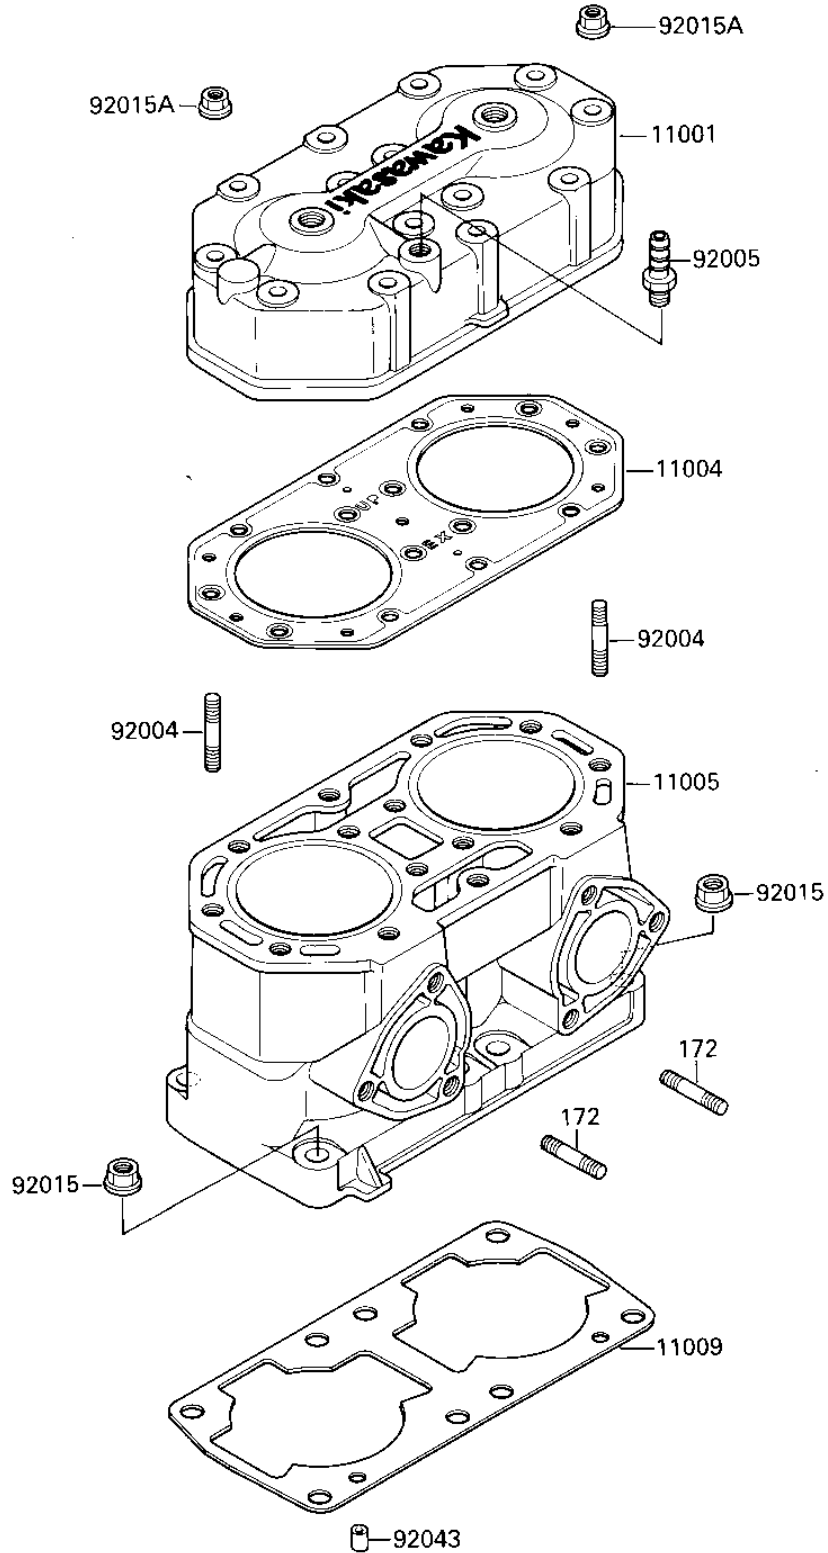

1987 650 SX PARTS DIAGRAM

CYLINDER HEAD/CYLINDER

E1110-003

1987 650 SX PARTS LIST

CYLINDER HEAD/CYLINDER

ITEM NAME	PART NUMBER	QUANTITY
HEAD-CYLINDER (Ref # 11001)	11001-3710	1
GASKET-HEAD (Ref # 11004)	11004-3710	1
CYLINDER-ENGINE (Ref # 11005)	11005-3708	1
GASKET,CYLINDER BASE (Ref # 11009)	11009-3775	1
STUD,8X43 (Ref # 92004)	92004-3715	14
JOINT,HOSE (Ref # 92005)	92005-3001	1
NUT,10MM (Ref # 92015)	92015-1649	8
NUT,8MM (Ref # 92015A)	92015-3709	14
PIN-DOWEL (Ref # 92043)	92042-007	2
BOLT-STUD (Ref # 172)	172R0830	6