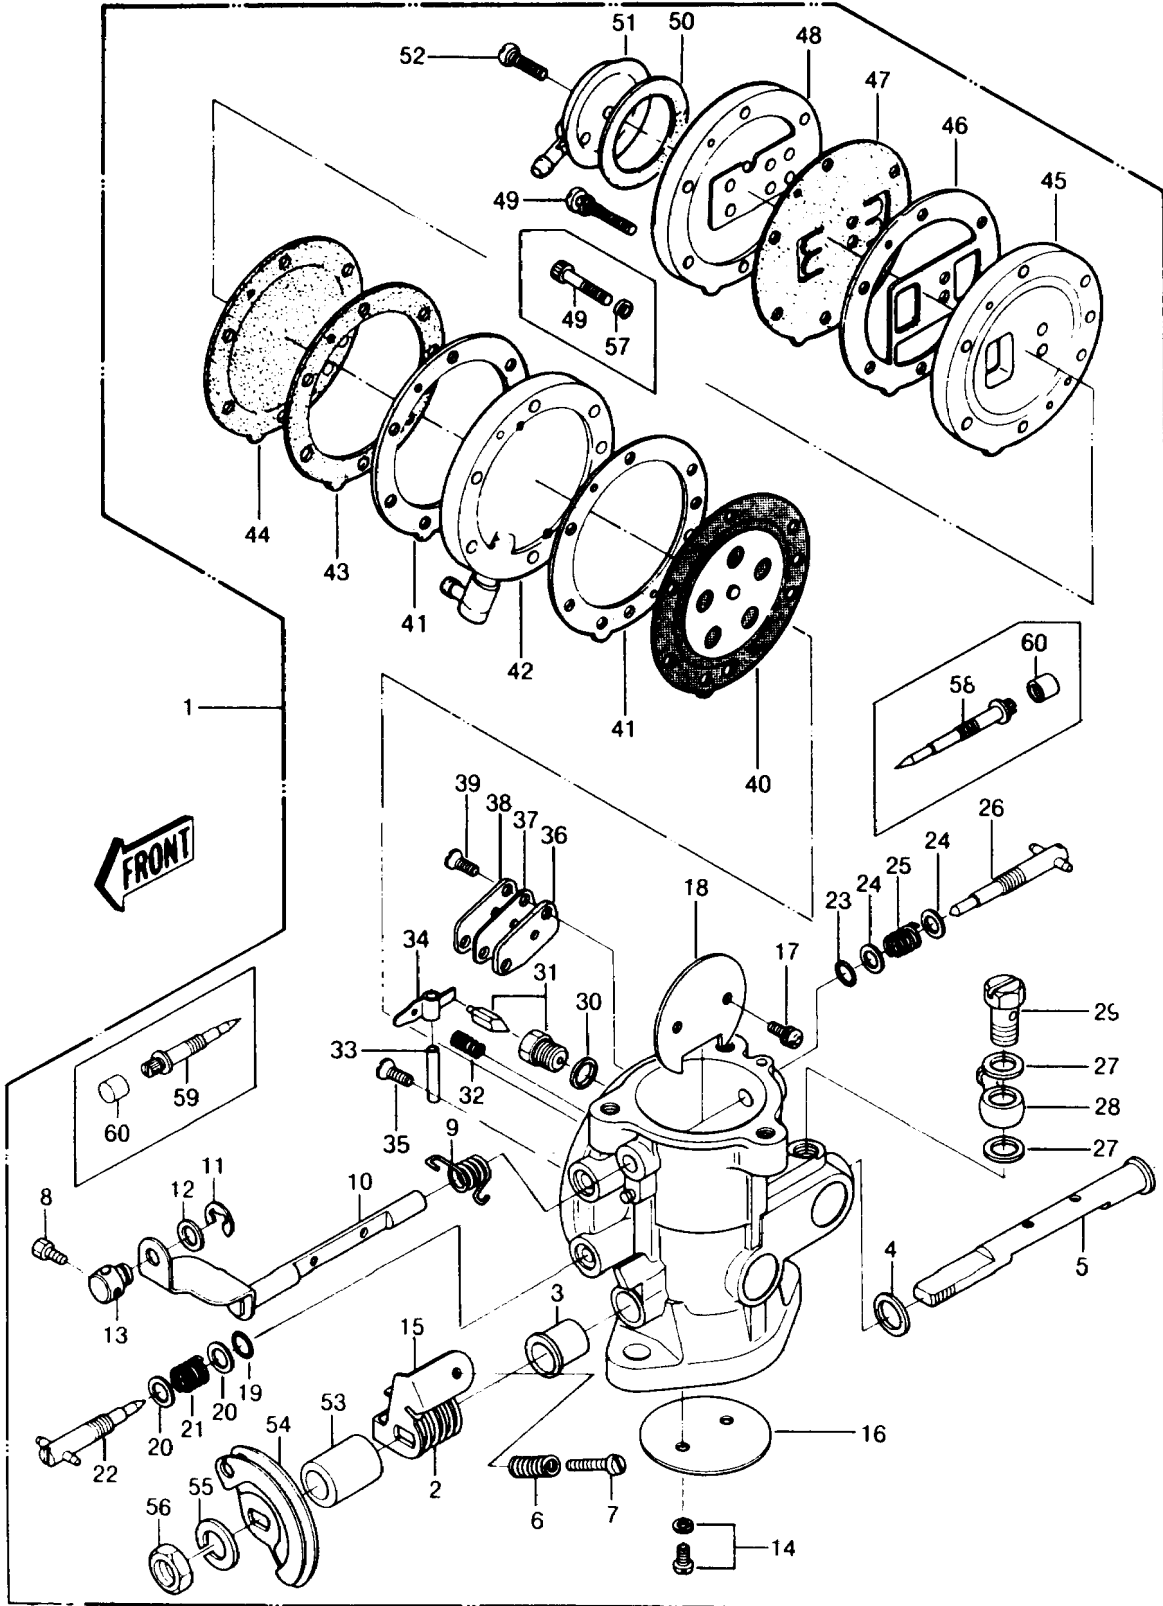

1987 JS440 PARTS DIAGRAM

Carburetor

1987 JS440 PARTS LIST

Carburetor

ITEM NAME	PART NUMBER	QUANTITY
SHAFT-CARBURETOR,CHOKE (Ref # 10)	16041-2168	1
RING-SNAP,5MM,SUS304 (Ref # 11)	92033-3004	1
WASHER,PLAIN,NYLON (Ref # 12)	92022-3020	1
TERMINAL,CHOKE SHAFT (Ref # 13)	21169-3008	1
SCREW-PAN-WS-CROS (Ref # 14)	223B0307	2
LEVER,THROTTLE SHAFT (Ref # 15)	13168-3703	1
VALVE-THROTTLE (Ref # 16)	16025-503	1
SCREW-PAN-WS-CROS,3X6 (Ref # 17)	223B0306	2
VALVE,CHOKE (Ref # 18)	16126-3001	1
RING-O (Ref # 19)	92055-510	1
WASHER (Ref # 20)	92022-537	2
SPRING (Ref # 21)	92081-528	1
NEEDLE-JET,LOW SPEED (Ref # 22)	16009-3001	1
RING-O (Ref # 23)	92055-511	1
GASKET (Ref # 24)	92065-528	2
SPRING (Ref # 25)	92081-534	1
NEEDLE-JET,HIGH SPEED (Ref # 26)	16009-3002	1
GASKET,BANJO BOLT (Ref # 27)	92065-078	2
JOINT,BANJO (Ref # 28)	59071-505	1
BOLT,BANJO (Ref # 29)	92003-521	1
GASKET,FLOAT VALVE SEAT (Ref # 30)	16029-004	1
VALVE-FLOAT,#1.5 (Ref # 31)	16030-503	1
SPRING (Ref # 32)	92081-536	1
PIN,FLOAT (Ref # 33)	16032-006	1
PLATE (Ref # 34)	59001-506	1
SCREW (Ref # 35)	92009-3714	1
CARBURETOR-ASSY (Ref # 1)	15001-3719	1
SPRING,THROTTLE SHAFT (Ref # 2)	92144-3715	1
BUSHING,CARBURETOR (Ref # 3)	92028-3730	1