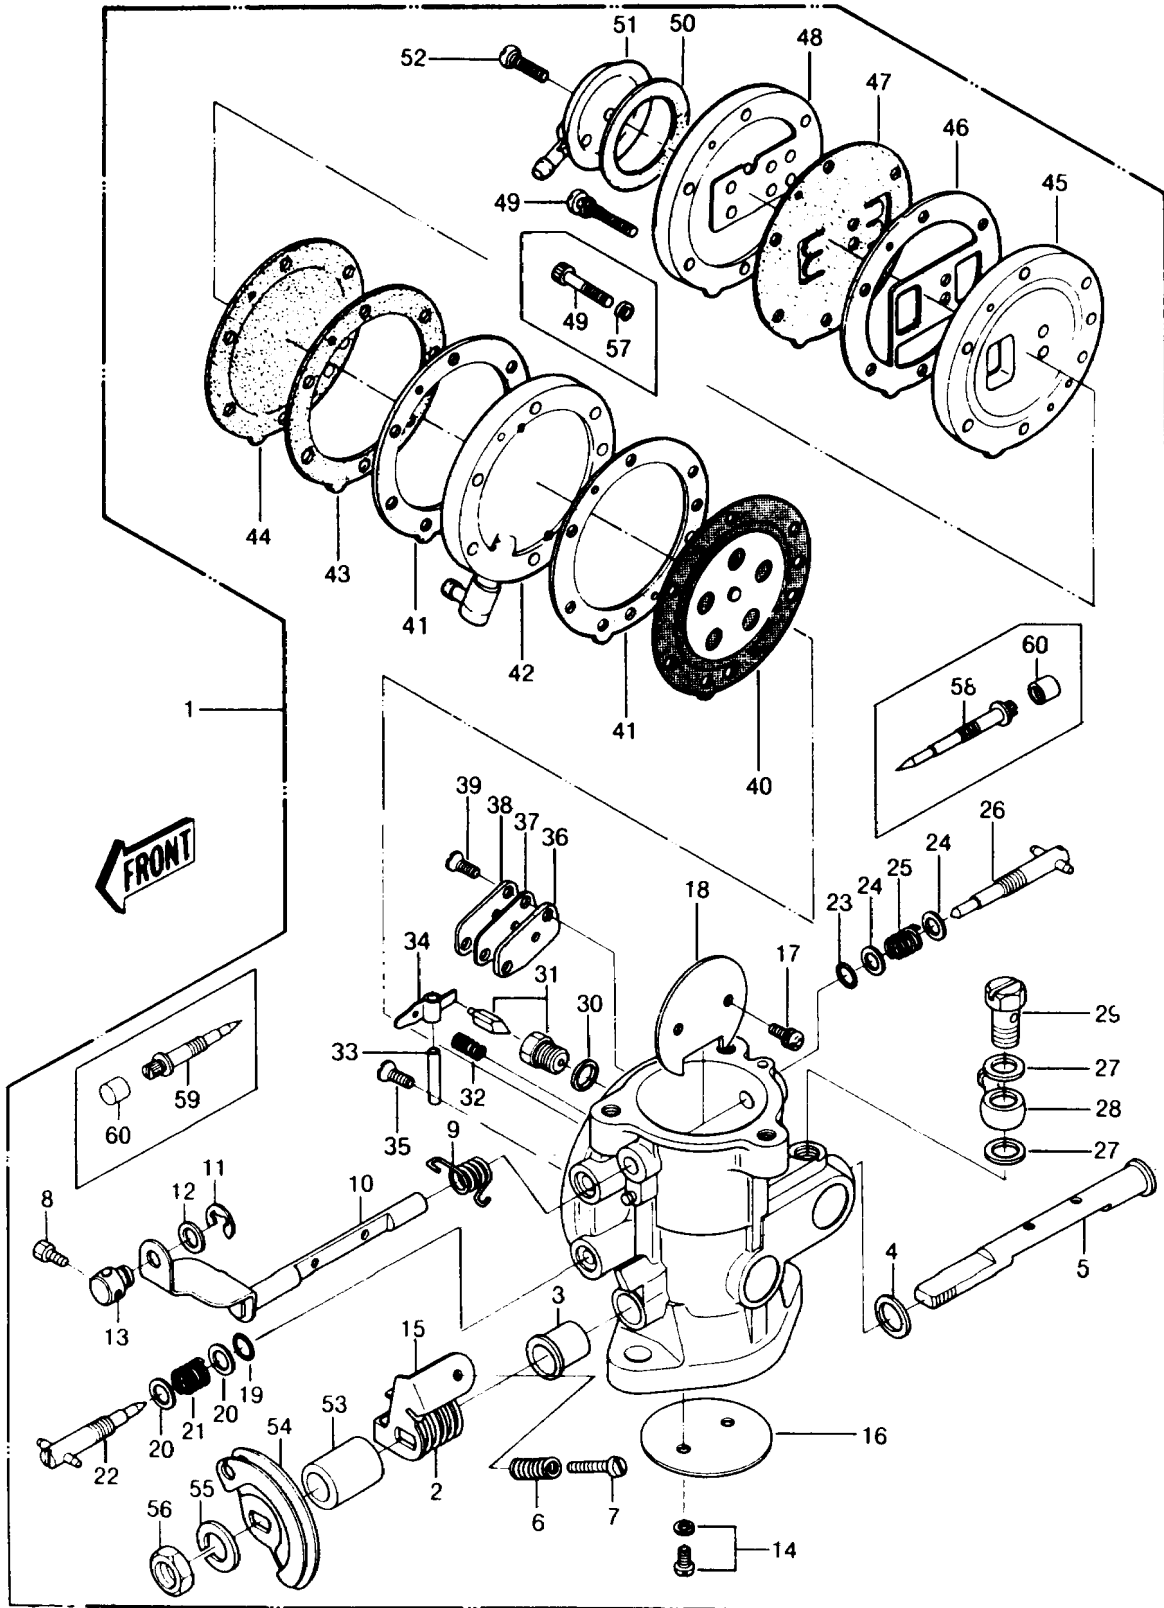

# 1988 JS440 PARTS DIAGRAM

Carburetor

## Carburetor

ITEM NAME	PART NUMBER	QUANTITY
SHAFT-CARBURETOR,CHOKE (Ref # 10)	16041-2168	1
RING-SNAP,5MM,SUS304 (Ref # 11)	92033-3004	1
WASHER,PLAIN,NYLON (Ref # 12)	92022-3020	1
TERMINAL,CHOKE SHAFT (Ref # 13)	21169-3008	1
SCREW-PAN-WS-CROS (Ref # 14)	223B0307	2
LEVER,THROTTLE SHAFT (Ref # 15)	13168-3703	1
VALVE-THROTTLE (Ref # 16)	16025-503	1
SCREW-PAN-WS-CROS,3X6 (Ref # 17)	223B0306	2
VALVE,CHOKE (Ref # 18)	16126-3001	1
RING-O (Ref # 19)	92055-510	1
WASHER (Ref # 20)	92022-537	2
SPRING (Ref # 21)	92081-528	1
NEEDLE-JET,LOW SPEED (Ref # 22)	16009-3001	1
RING-O (Ref # 23)	92055-511	1
GASKET (Ref # 24)	92065-528	2
SPRING (Ref # 25)	92081-534	1
NEEDLE-JET,HIGH SPEED (Ref # 26)	16009-3002	1
GASKET,BANJO BOLT (Ref # 27)	92065-078	2
JOINT,BANJO (Ref # 28)	59071-505	1
BOLT,BANJO (Ref # 29)	92003-521	1
GASKET,FLOAT VALVE SEAT (Ref # 30)	16029-004	1
VALVE-FLOAT,#1.5 (Ref # 31)	16030-503	1
SPRING (Ref # 32)	92081-536	1
PIN,FLOAT (Ref # 33)	16032-006	1
PLATE (Ref # 34)	59001-506	1
SCREW (Ref # 35)	92009-3714	1
CARBURETOR-ASSY (Ref # 1)	15001-3719	1
SPRING,THROTTLE SHAFT (Ref # 2)	92144-3715	1
BUSHING,CARBURETOR (Ref # 3)	92028-3730	1