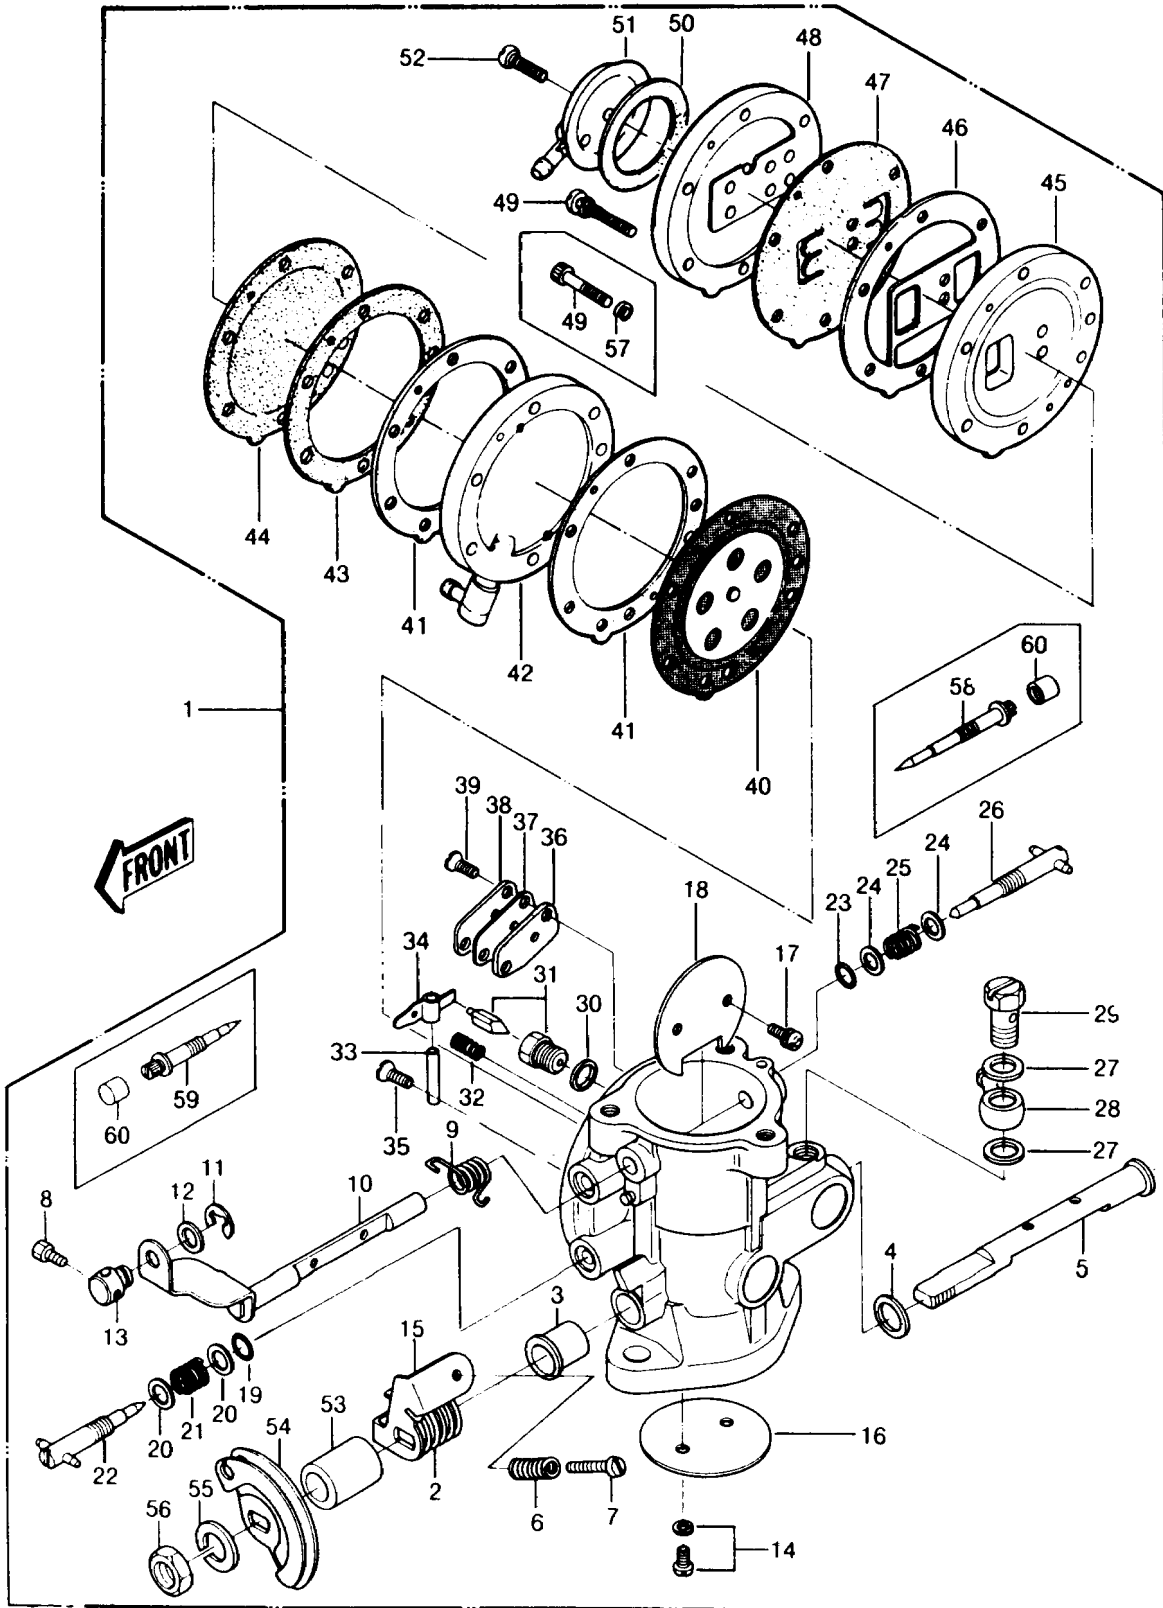

1990 JS440 PARTS DIAGRAM

Carburetor

1990 JS440 PARTS LIST

Carburetor

ITEM NAME	PART NUMBER	QUANTITY
RING-SNAP,5MM,SUS304 (Ref # 11)	92033-3004	1
WASHER,PLAIN,NYLON (Ref # 12)	92022-3020	1
TERMINAL,CHOKE SHAFT (Ref # 13)	21169-3008	1
LEVER-THROTTLE (Ref # 15A)	39075-3706	1
RING-O (Ref # 19)	92055-510	1
WASHER (Ref # 20)	92022-537	1
SPRING (Ref # 21)	92081-528	1
RING-O (Ref # 23)	92055-511	1
GASKET (Ref # 24)	92065-528	1
SPRING (Ref # 25)	92081-534	1
GASKET,BANJO BOLT (Ref # 27)	92065-078	2
JOINT,BANJO (Ref # 28)	59071-505	1
BOLT,BANJO (Ref # 29)	92003-521	1
GASKET,FLOAT VALVE SEAT (Ref # 30)	16029-004	1
VALVE-FLOAT,#1.5 (Ref # 31)	16030-503	1
SPRING (Ref # 32)	92081-536	1
PIN,FLOAT (Ref # 33)	16032-006	1
PLATE (Ref # 34)	59001-506	1
SCREW (Ref # 35)	92009-3714	1
CARBURETOR-ASSY (Ref # 1A)	15001-3752	1
SPRING,THROTTLE SHAFT (Ref # 2)	92144-3715	1
BUSHING,CARBURETOR (Ref # 3)	92028-3730	1
SPRING (Ref # 6A)	92144-3722	1
SCREW,4X18 (Ref # 7A)	92009-2245	1
BOLT,4X8 (Ref # 8)	92001-3026	1
GASKET (Ref # 36)	92065-544	1
DIAPHRAGM,CHECK SHEET (Ref # 37)	51069-501	1
BRACKET,CARBURETOR (Ref # 38)	59086-541	1
SCREW (Ref # 39)	92009-3714	2