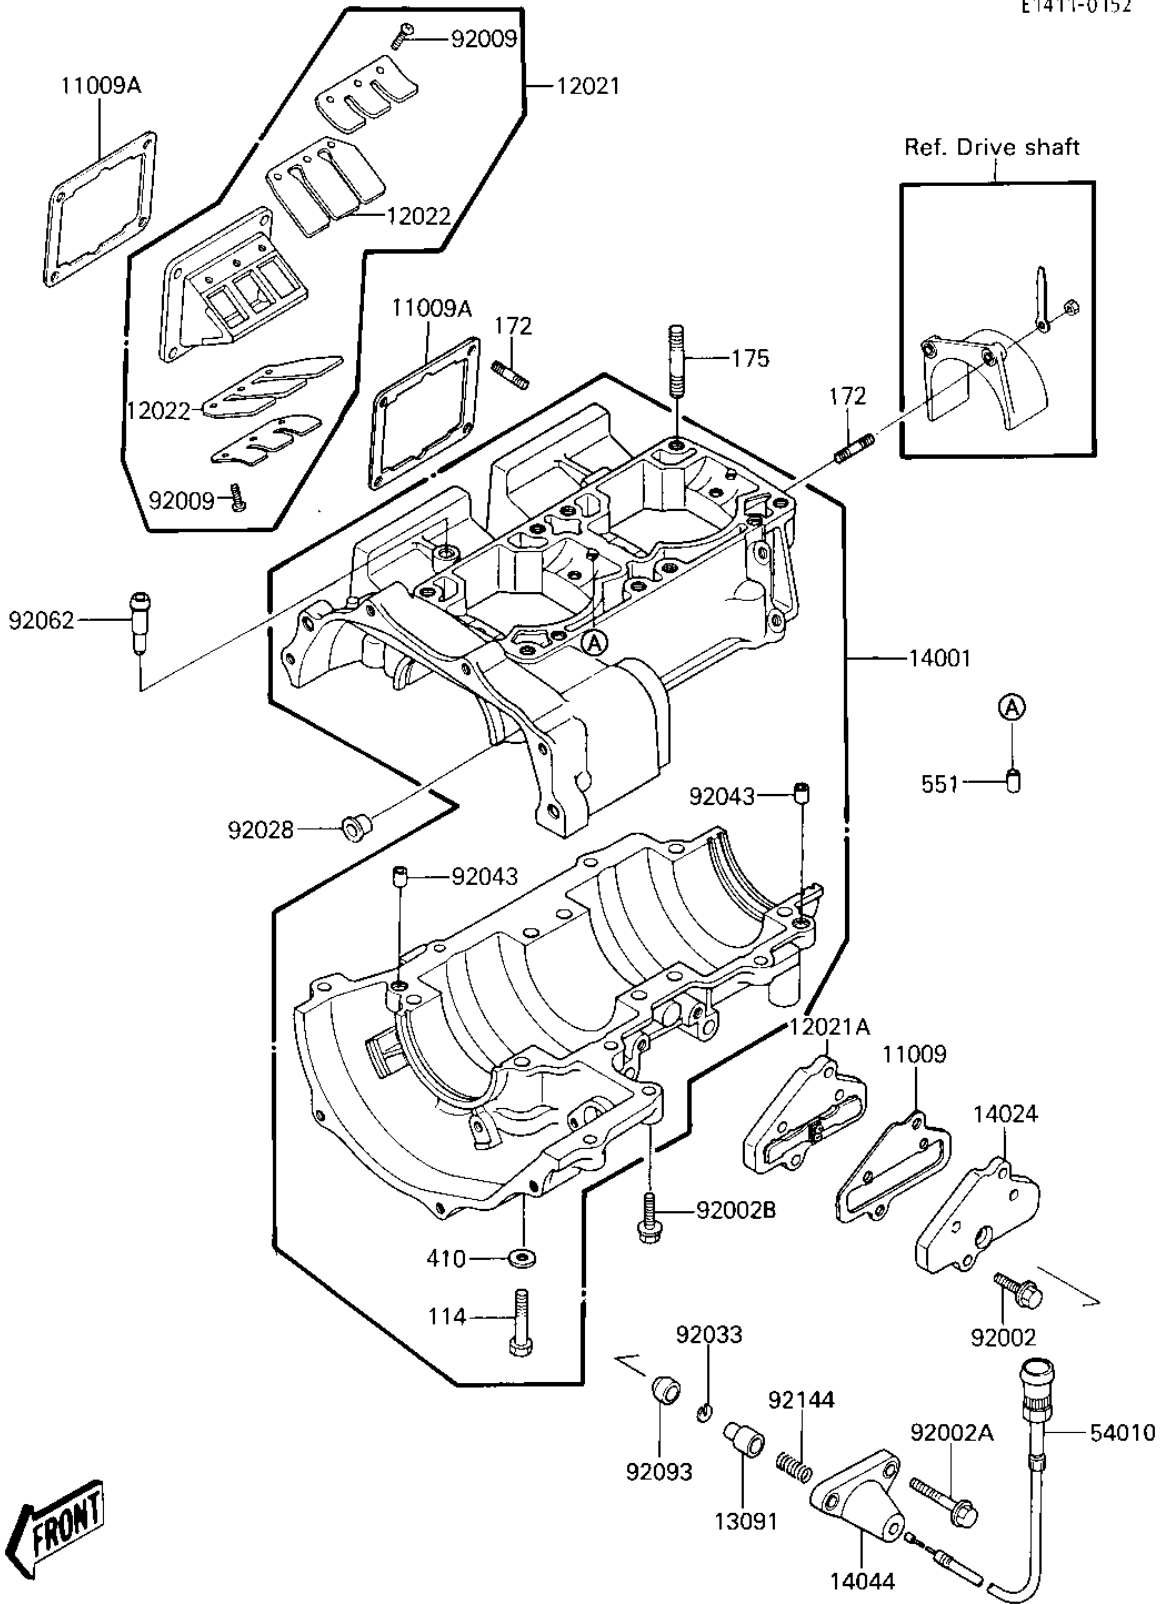

1987 650 SX PARTS DIAGRAM

CRANKCASE

E1411-0152

1987 650 SX PARTS LIST

CRANKCASE

ITEM NAME	PART NUMBER	QUANTITY
GASKET,CONTROL VALVE (Ref # 11009)	11060-3723	1
GASKET,REED VALVE (Ref # 11009A)	11060-3703	4
VALVE-ASSY-REED (Ref # 12021)	12021-3702	2
VALVE-ASSY-REED,CONTR (Ref # 12021A)	12021-3707	1
VALVE-REED (Ref # 12022)	12022-3701	4
HOLDER (Ref # 13091)	13091-3707	1
SET-CRANKCASE (Ref # 14001)	14001-5243	1
COVER,CONTROL VALVE (Ref # 14024)	14024-3716	1
HOLDER-CABLE (Ref # 14044)	14044-3702	1
CABLE,CONTROL (Ref # 54010)	54010-3707	1
BOLT,6X25 (Ref # 92002)	92002-3714	2
BOLT,6X45 (Ref # 92002A)	92002-3717	2
BOLT,6X30 (Ref # 92002B)	92002-3726	7
SCREW,REED VALVE (Ref # 92009)	92009-1014	12
BUSHING (Ref # 92028)	92028-3718	1
RING-SNAP (Ref # 92033)	92033-3708	1
PIN,DOWEL,10X8.2X14 (Ref # 92043)	92043-1037	2
NOZZLE (Ref # 92062)	92062-3705	1
SEAL (Ref # 92093)	92093-3703	1
SPRING (Ref # 92144)	92144-3701	1
BOLT-SMALL (Ref # 114)	114R0865	8
BOLT-STUD (Ref # 172)	172R0620	10
BOLT-STUD-FINE (Ref # 175)	175R1035	8
WASHER (Ref # 410)	410S0800	8
PIN,DOWEL (Ref # 551)	551R0612	1