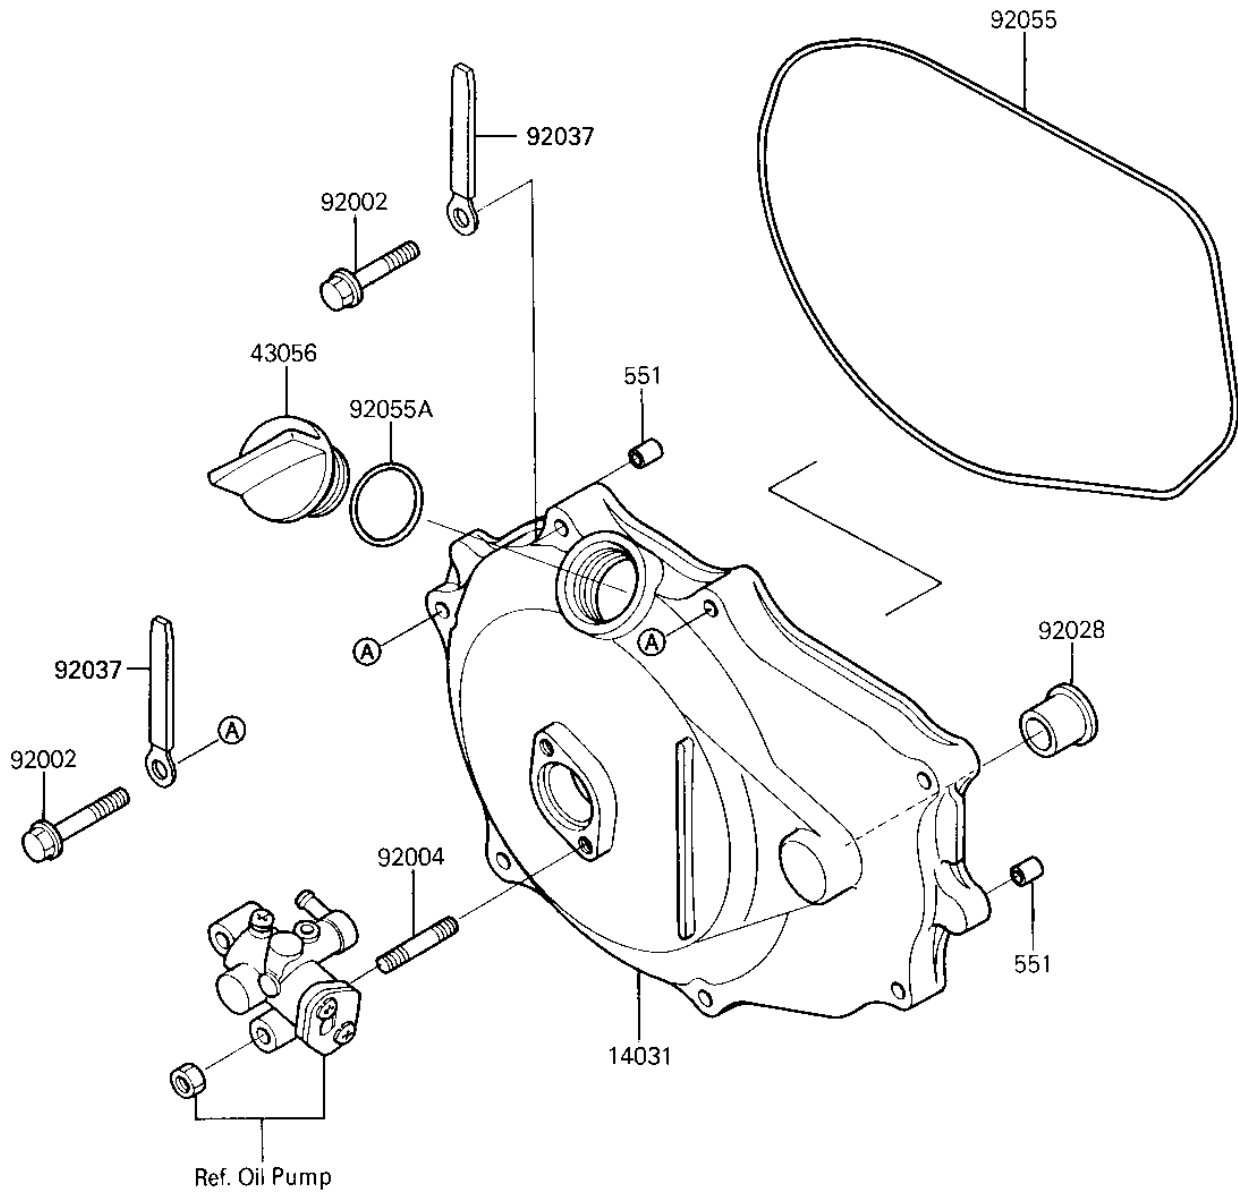

1987 650 SX PARTS DIAGRAM

ENGINE COVER

E1431-0191

1987 650 SX PARTS LIST

ENGINE COVER

ITEM NAME	PART NUMBER	QUANTITY
COVER-GENERATOR (Ref # 14031)	14031-3707	1
BREATHER (Ref # 43056)	14069-3709	1
BOLT,6X30 (Ref # 92002)	92002-3726	7
STUD (Ref # 92004)	92004-3710	2
BUSHING (Ref # 92028)	92028-3718	1
CLAMP,L=100 (Ref # 92037)	92037-3736	3
RING-O (Ref # 92055)	92055-3712	1
"O" RING (Ref # 92055A)	92055-515	1
PIN-DOWEL (Ref # 551)	551R0812	2