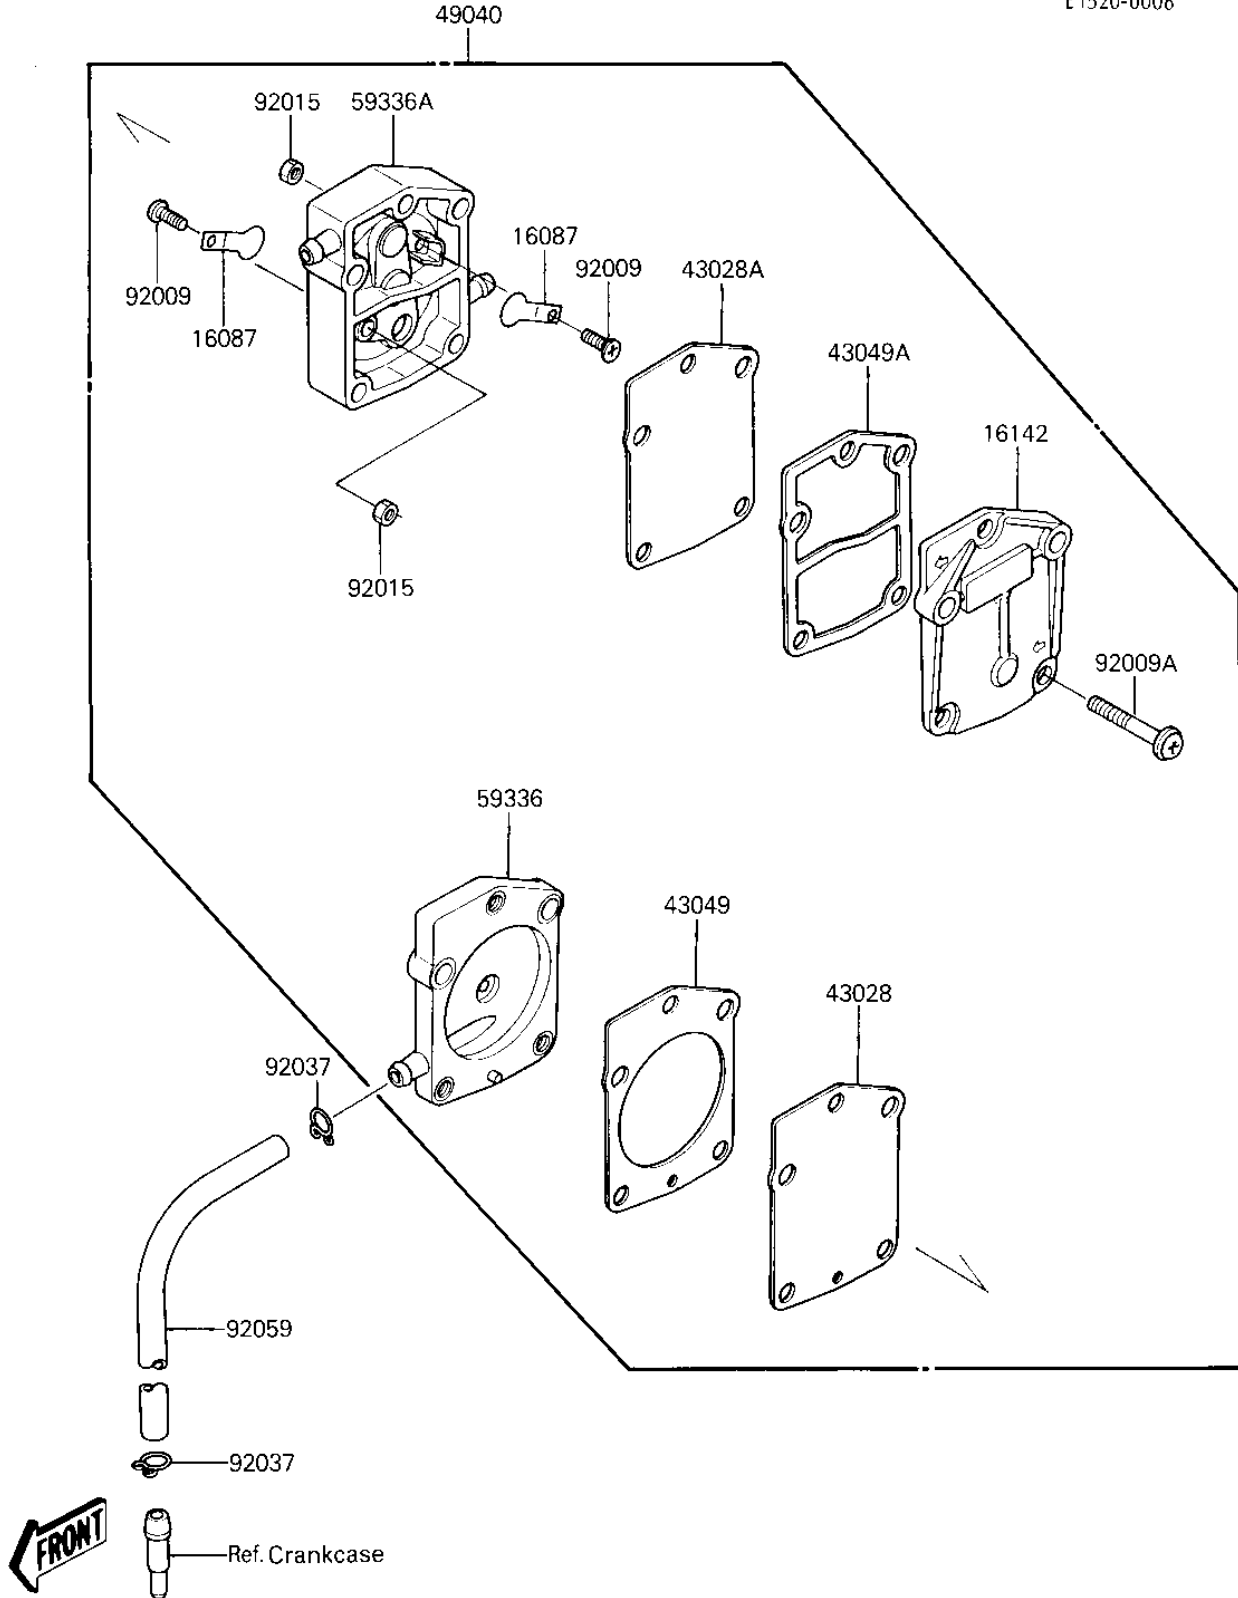

# 1987 650 SX PARTS DIAGRAM

FUEL PUMP

E1520-0008

# 1987 650 SX PARTS LIST

## FUEL PUMP

ITEM NAME	PART NUMBER	QUANTITY
VALVE-CHECK,FUEL PUMP (Ref # 16087)	16087-3701	2
COVER-PUMP,FUEL (Ref # 16142)	16142-3701	1
DIAPHRAGM,PULSE (Ref # 43028)	43028-3702	1
DIAPHRAGM,FUEL (Ref # 43028A)	43028-3703	1
PACKING,PULSE CASE (Ref # 43049)	43049-3703	1
PACKING,FUEL COVER (Ref # 43049A)	43049-3704	1
PUMP-FUEL (Ref # 49040)	49040-3706	1
CASE-PUMP,PLUSE (Ref # 59336)	59336-3704	1
CASE-PUMP,BODY (Ref # 59336A)	59336-3705	1
SCREW,3X6 (Ref # 92009)	92009-3707	2
SCREW,5X25 (Ref # 92009A)	92009-3708	3
NUT,3MM (Ref # 92015)	92015-3731	2
CLAMP,SPARK PLUG CAP (Ref # 92037)	92037-1173	2
TUBE (Ref # 92059)	92059-3812	1