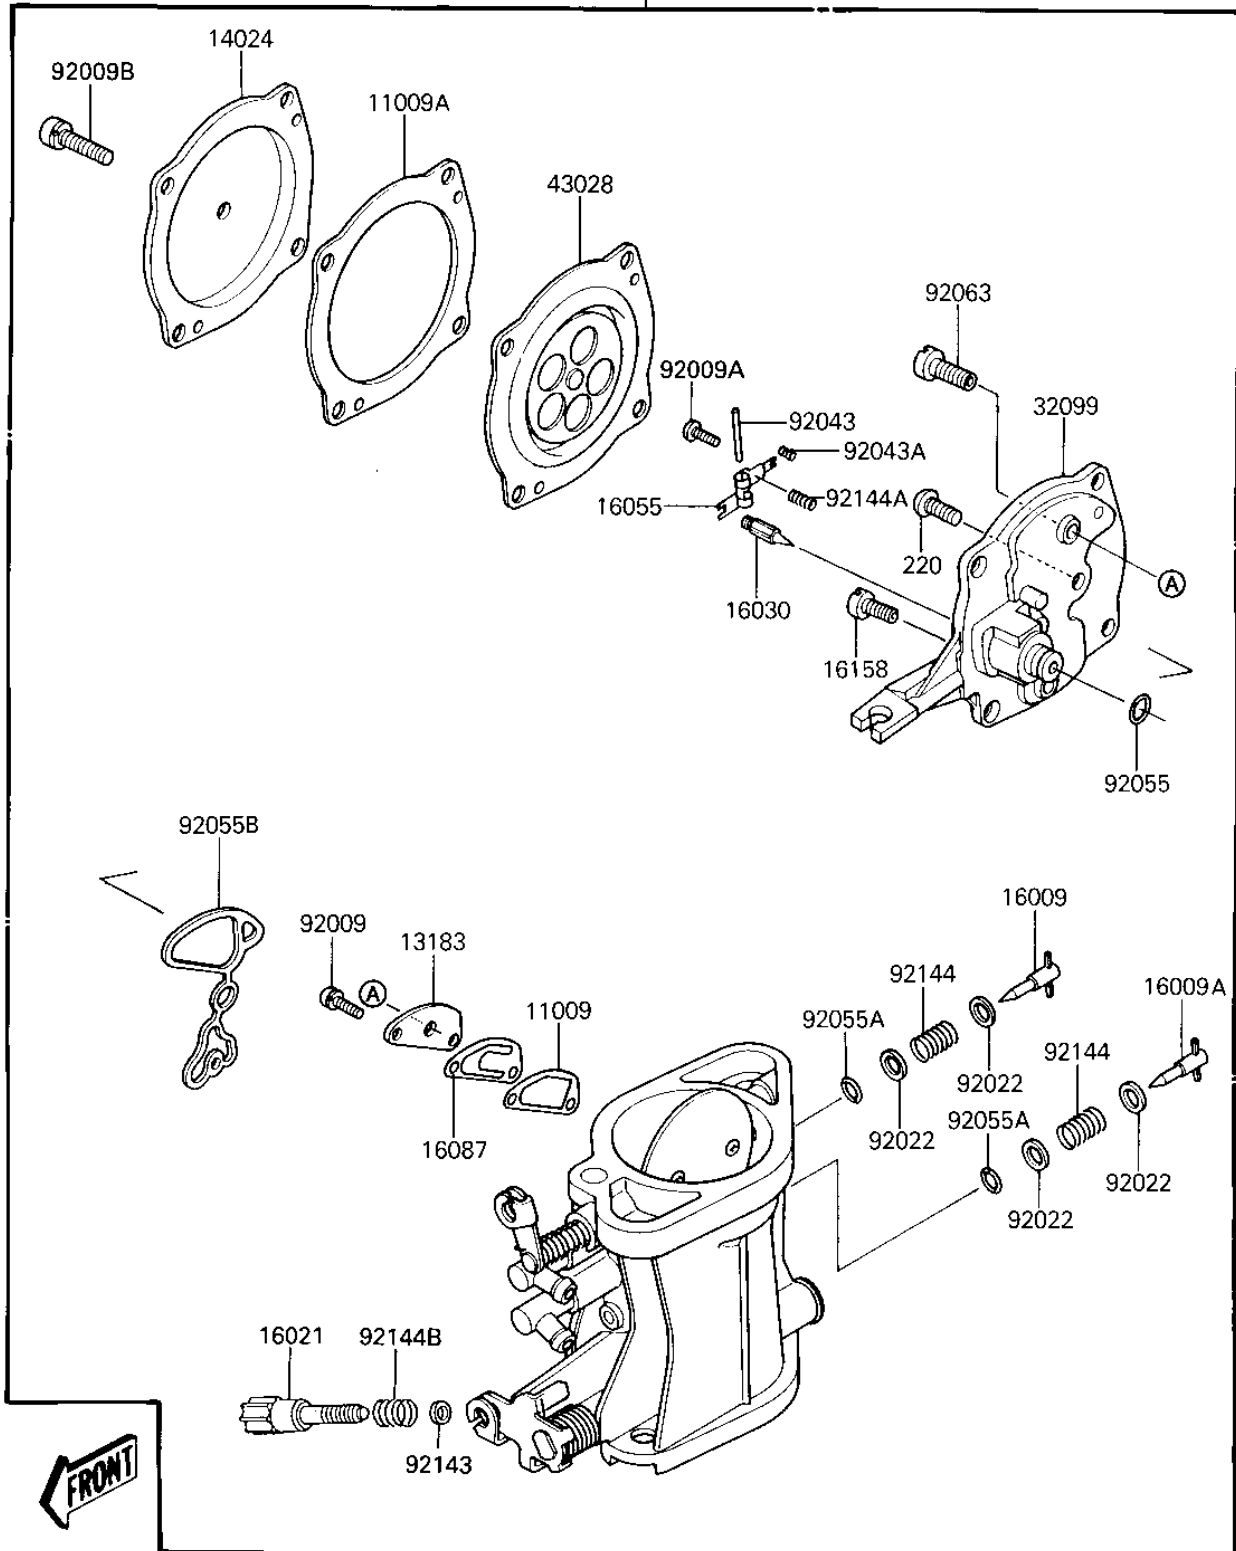

# 1987 650 SX PARTS DIAGRAM

CARBURETOR

15001

E1611-0216

# 1987 650 SX PARTS LIST

## CARBURETOR

ITEM NAME	PART NUMBER	QUANTITY
GASKET,CHOKE VALVE (Ref # 11009)	11009-3729	1
GASKET,DIAPHRAGM (Ref # 11009A)	11009-3730	1
PLATE (Ref # 13183)	13183-3707	1
COVER,CARBURETOR (Ref # 14024)	14024-3720	1
CARBURETOR-ASSY (Ref # 15001)	15001-3722	1
NEEDLE-JET,HIGH SPEED (Ref # 16009)	16009-3703	1
NEEDLE-JET,LOW SPEED (Ref # 16009A)	16009-3704	1
SCREW-THROTTLE STOP (Ref # 16021)	16021-3702	1
VALVE-FLOAT (Ref # 16030)	16030-3701	1
ARM-FLOAT (Ref # 16055)	16055-3701	1
VALVE-CHECK (Ref # 16087)	16087-3702	1
JET-SLOW,#48 (Ref # 16158)	16158-3701	1
CASE,CARBURETOR (Ref # 32099)	32099-3712	1
DIAPHRAGM,CARBURETOR (Ref # 43028)	43028-3704	1
SCREW-PAN-WS-CROS,3X6 (Ref # 92009)	223B0306	2
SCREW,3X6 (Ref # 92009A)	92009-3712	1
SCREW,4X16 (Ref # 92009B)	92009-3739	4
WASHER,ADJUST SCREW (Ref # 92022)	92022-3745	4
PIN,FLOAT (Ref # 92043)	92043-1209	1
PIN,THROTTLE STOP SCR (Ref # 92043A)	92043-3712	1
RING-O,FUEL FITTING (Ref # 92055)	92055-1223	1
RING-O,ADJUST SCREW (Ref # 92055A)	92055-3713	2
RING-O (Ref # 92055B)	92055-3714	1
MAIN JET,2ND,#125 (Ref # 92063)	92063-1069	1
COLLAR,THROTTLE STOP (Ref # 92143)	92143-3709	1
SPRING,ADJUST SCREW (Ref # 92144)	92144-3704	2
SPRING,FLOAT VALVE (Ref # 92144A)	92144-3705	1
SPRING,THROTTLE STOP (Ref # 92144B)	92144-3706	1
SCREW-PAN-CROS (Ref # 220)	220D0408	1