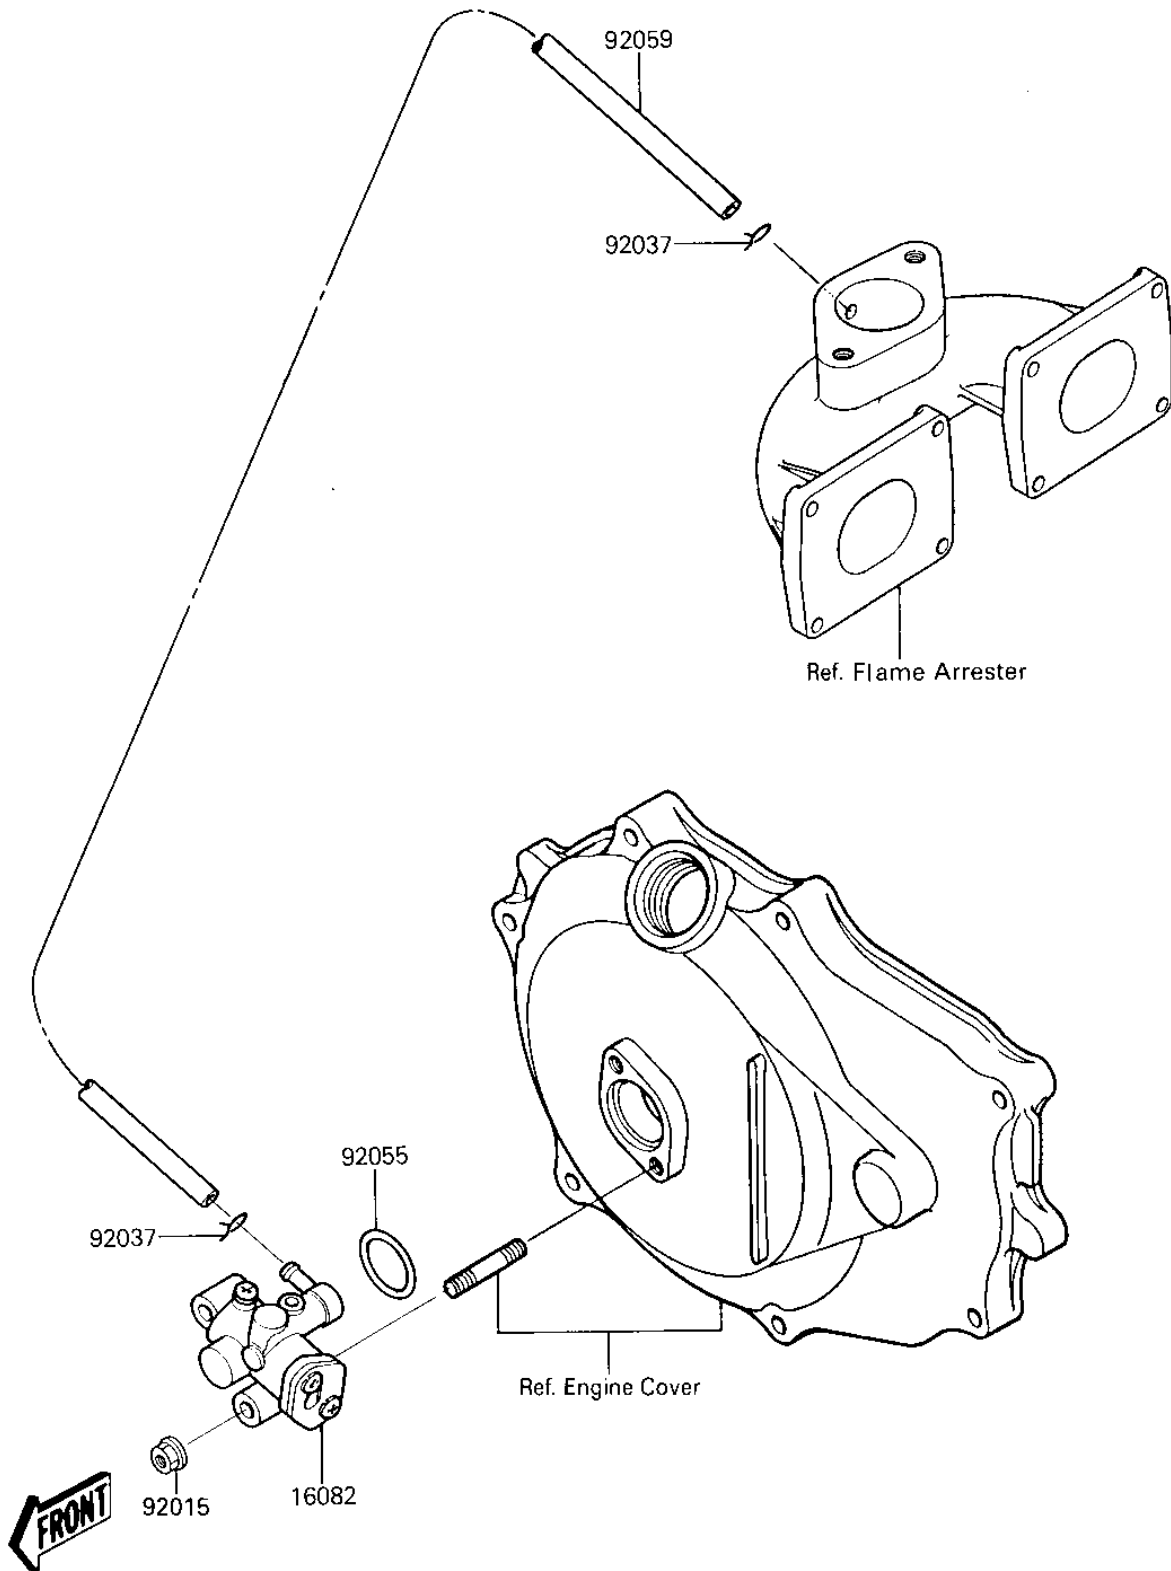

# 1987 650 SX PARTS DIAGRAM

## OIL PUMP

E1710-0078

# 1987 650 SX PARTS LIST

## OIL PUMP

ITEM NAME	PART NUMBER	QUANTITY
PUMP-ASSY-OIL (Ref # 16082)	16082-3708	1
NUT (Ref # 92015)	92015-3767	2
CLAMP (Ref # 92037)	92037-3722	2
"O" RING (Ref # 92055)	92055-055	1
TUBE,3X6X380 (Ref # 92059)	92059-3755	1