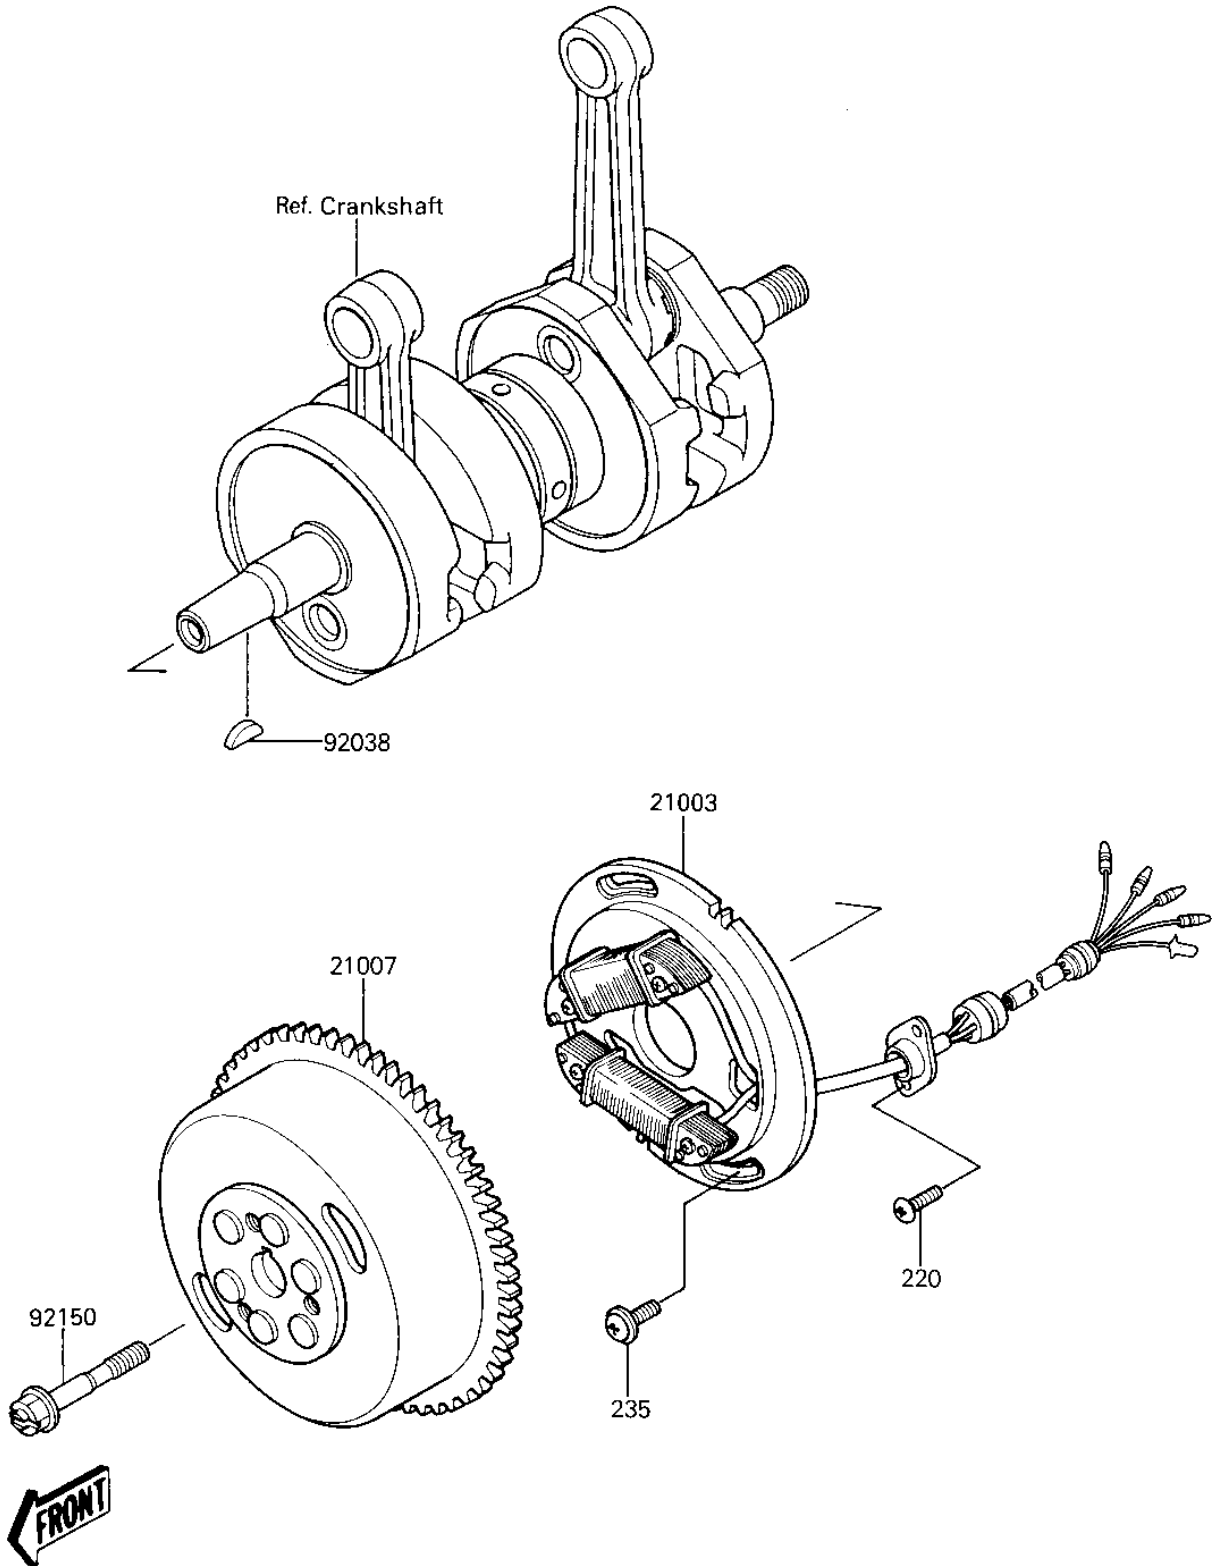

1987 650 SX PARTS DIAGRAM

GENERATOR

E1810-0153

1987 650 SX PARTS LIST

GENERATOR

| ITEM NAME | PART NUMBER | QUANTITY |
|---------------------------------|-------------|----------|
| STATOR (Ref # 21003) | 21003-3708 | 1 |
| ROTOR, MAGNETO (Ref # 21007) | 21007-3709 | 1 |
| WOODRUFF KEY (Ref # 92038) | 92038-001 | 1 |
| BOLT (Ref # 92150) | 92150-3701 | 1 |
| SCREW PAN HEAD 5X12 (Ref # 220) | 220B0512 | 2 |
| SCREW-PAN-WP-CROS (Ref # 235) | 235B0616 | 2 |