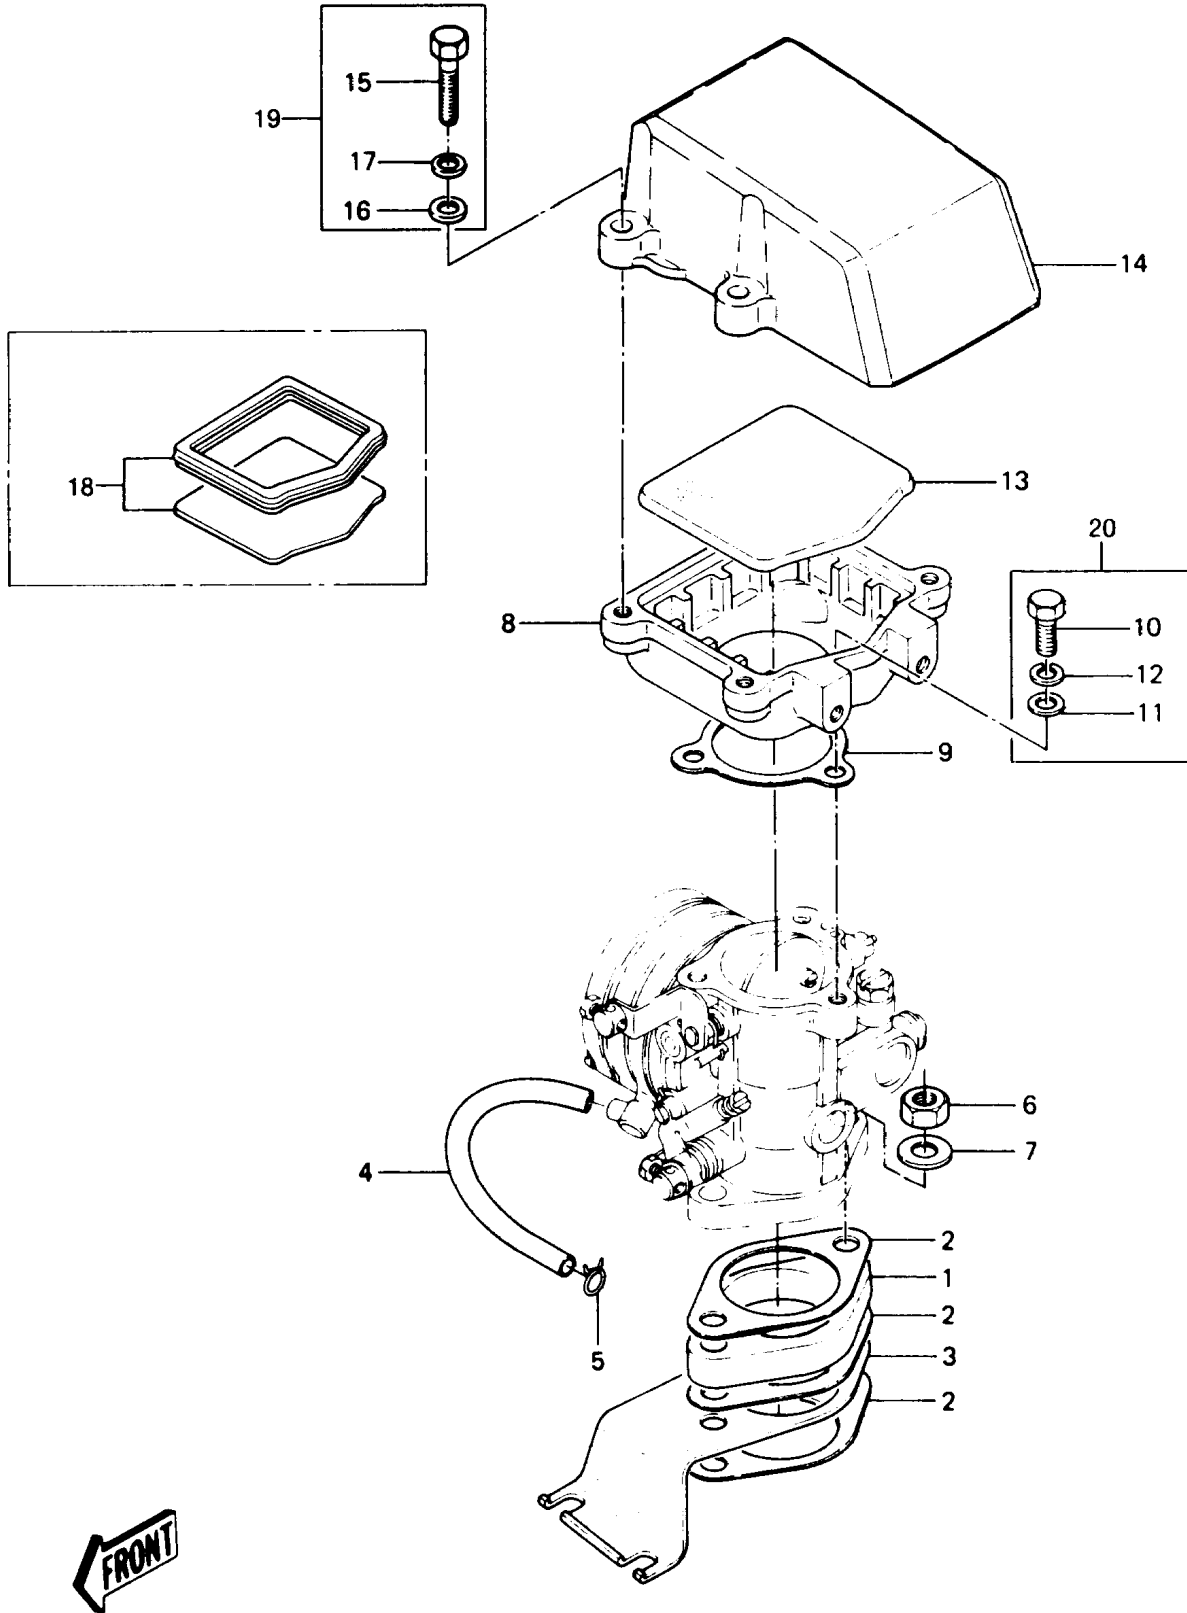

# 1987 JS440 PARTS DIAGRAM

Carburetor Brackets/Flame Arrester

## 1987 JS440 PARTS LIST

### Carburetor Brackets/Flame Arrester

ITEM NAME	PART NUMBER	QUANTITY
BOLT,6X22 (Ref # 10)	92001-2047	3
WASHER-PLAIN-SMALL,6MM (Ref # 11)	410S0600	3
WASHER-SPRING,6MM (Ref # 12)	461S0600	3
ARRESTER-FLAME (Ref # 13)	59006-3003	1
COVER-INTAKE (Ref # 14)	59421-3001-YR	1
BOLT,6X30 (Ref # 15)	92001-3022	4
WASHER-PLAIN-SMALL,6MM (Ref # 16)	410S0600	4
WASHER-SPRING,6MM (Ref # 17)	461S0600	4
INSULATOR (Ref # 1)	16061-511	1
GASKET,INSULATOR (Ref # 2)	16062-508	3
BRACKET,CONTROL (Ref # 3)	11034-3004	1
TUBE,PULS (Ref # 4)	92059-518	1
CLAMP (Ref # 5)	92037-530	1
NUT-HEX,8MM (Ref # 6)	312R0800	2
WASHER,PLAIN,8MM (Ref # 7)	92022-3043	2
CASE (Ref # 8)	32099-3702-YR	1
GASKET (Ref # 9)	16062-502	1