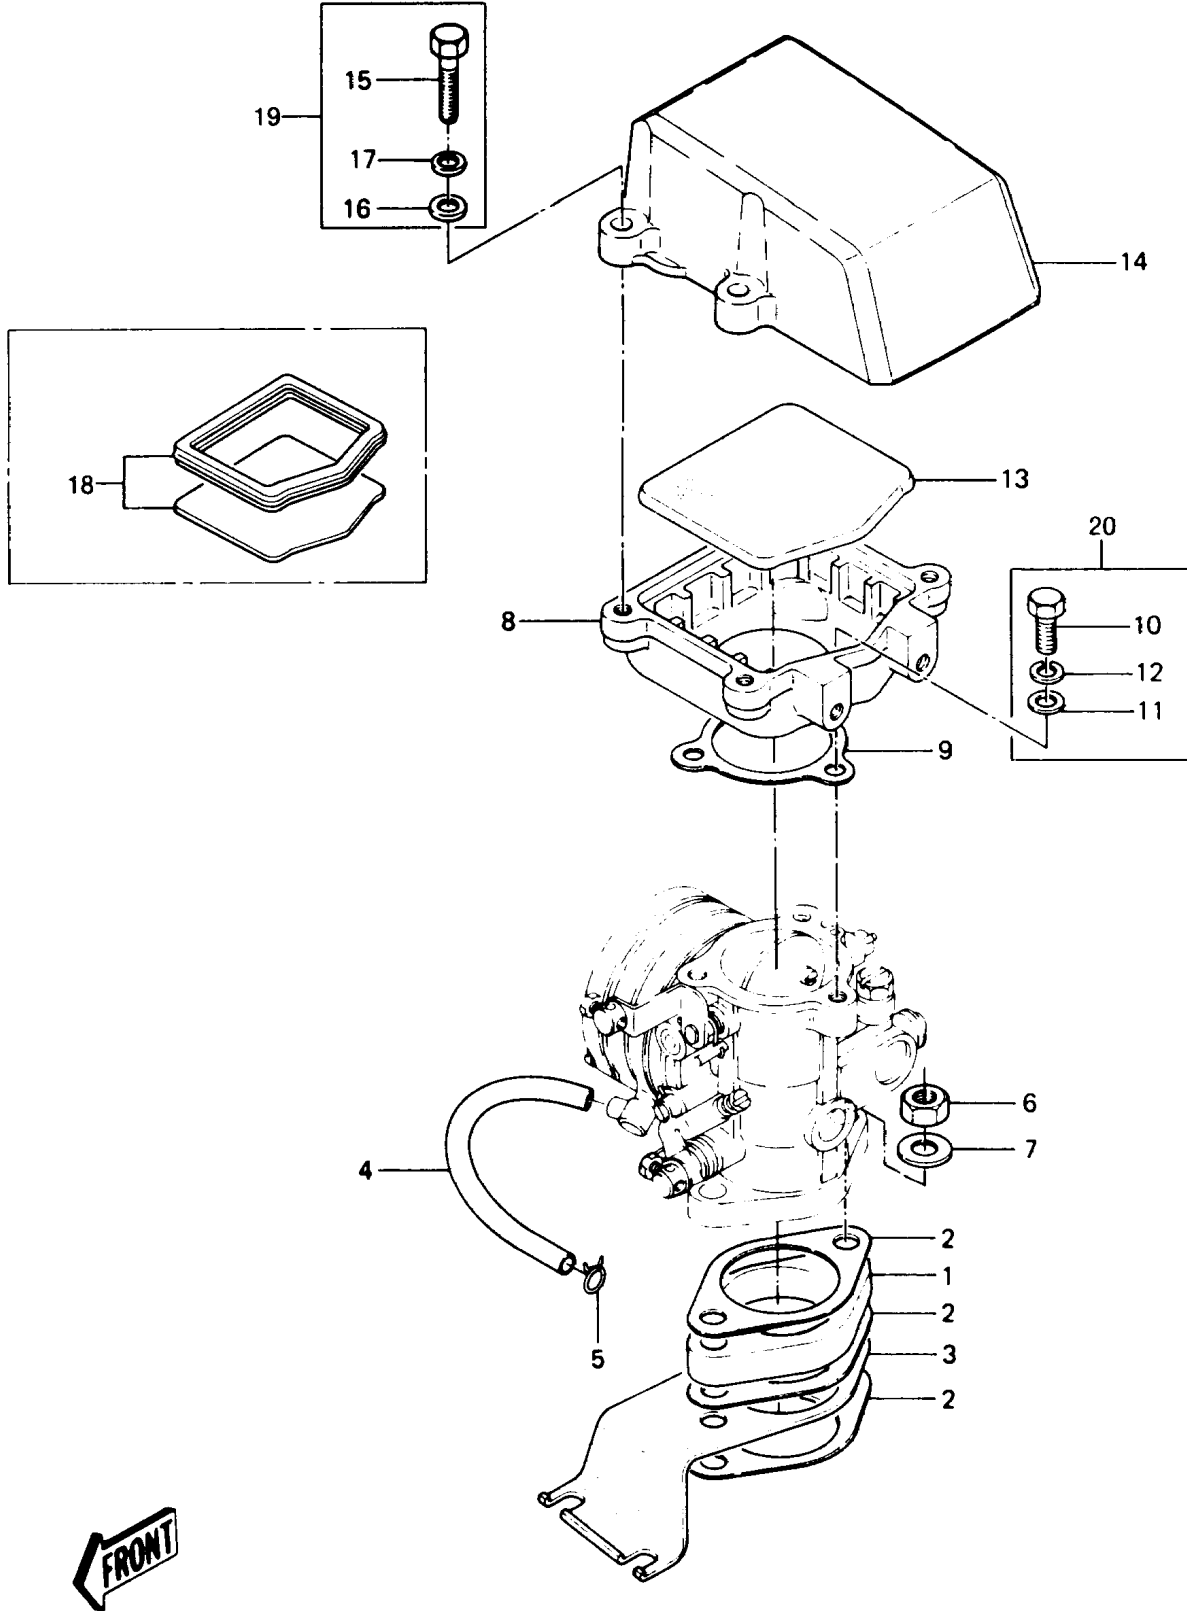

1988 JS440 PARTS DIAGRAM

Carburetor Brackets/Flame Arrester

1988 JS440 PARTS LIST

Carburetor Brackets/Flame Arrester

ITEM NAME	PART NUMBER	QUANTITY
BOLT,6X22 (Ref # 10)	92001-2047	3
WASHER-PLAIN-SMALL,6MM (Ref # 11)	410S0600	3
WASHER-SPRING,6MM (Ref # 12)	461S0600	3
COVER-INTAKE (Ref # 14)	59421-3001-YR	1
BOLT,6X30 (Ref # 15)	92001-3022	4
WASHER-PLAIN-SMALL,6MM (Ref # 16)	410S0600	4
WASHER-SPRING,6MM (Ref # 17)	461S0600	4
ARRESTER-FLAME (Ref # 18)	59006-3706	1
INSULATOR (Ref # 1)	16061-511	1
GASKET,INSULATOR (Ref # 2)	16062-508	3
BRACKET,CONTROL (Ref # 3)	11034-3004	1
TUBE,PULS (Ref # 4)	92059-518	1
CLAMP (Ref # 5)	92037-530	1
NUT-HEX,8MM (Ref # 6)	312R0800	2
WASHER,PLAIN,8MM (Ref # 7)	92022-3043	2
CASE (Ref # 8)	32099-3702-YR	1
GASKET (Ref # 9)	16062-502	1