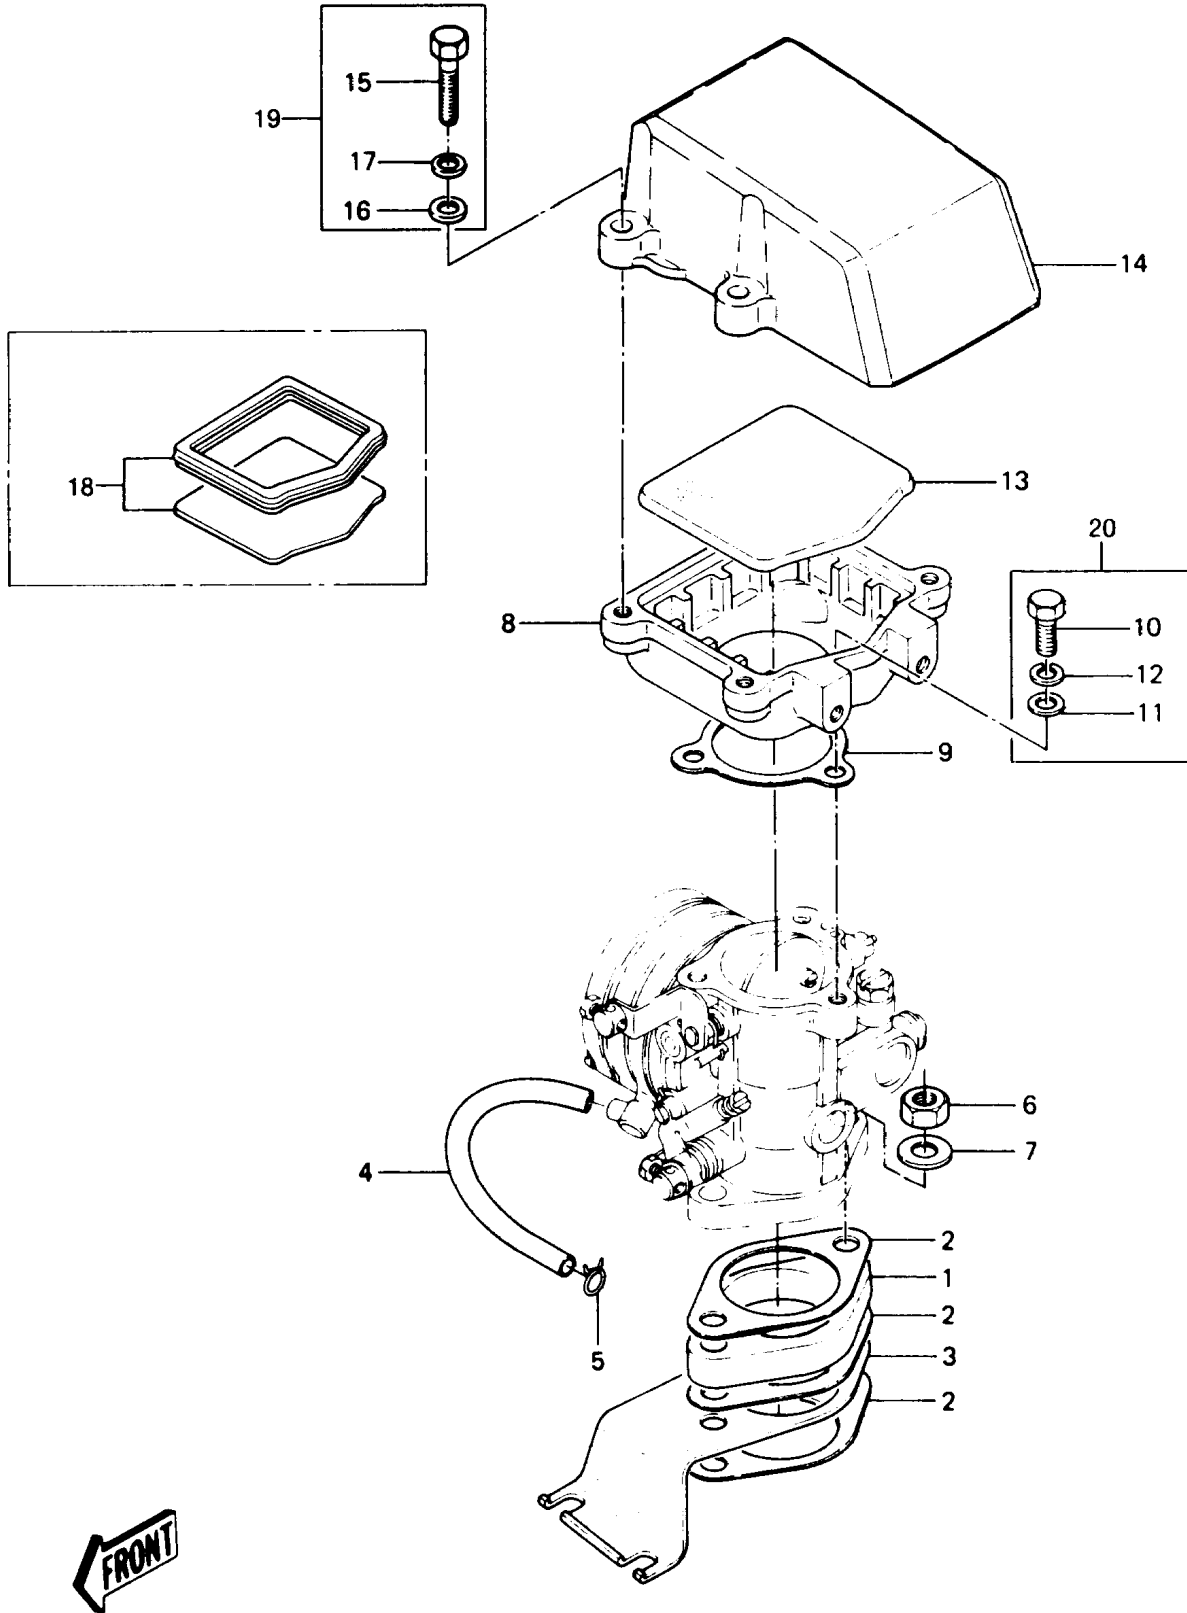

1988 JS440 PARTS DIAGRAM

Carburetor Brackets/Flame Arrester

1988 JS440 PARTS LIST

Carburetor Brackets/Flame Arrester

ITEM NAME	PART NUMBER	QUANTITY
BOLT,6X22 (Ref # 10)	92001-2047	3
WASHER-PLAIN-SMALL,6MM (Ref # 11)	410S0600	3
WASHER-SPRING,6MM (Ref # 12)	461S0600	3
COVER-INTAKE (Ref # 14)	59421-3001-YR	1
BOLT,6X30 (Ref # 15)	92001-3022	4
WASHER-PLAIN-SMALL,6MM (Ref # 16)	410S0600	4
WASHER-SPRING,6MM (Ref # 17)	461S0600	4
ARRESTER-FLAME (Ref # 18)	59006-3706	1
INSULATOR (Ref # 1)	16061-511	1
GASKET,INSULATOR (Ref # 2)	16062-508	3
BRACKET,CONTROL (Ref # 3)	11034-3004	1
TUBE,PULS (Ref # 4)	92059-518	1
CLAMP (Ref # 5)	92037-530	1
NUT-HEX,8MM (Ref # 6)	312R0800	2
WASHER,PLAIN,8MM (Ref # 7)	92022-3043	2
CASE (Ref # 8)	32099-3702-YR	1
GASKET (Ref # 9)	16062-502	1