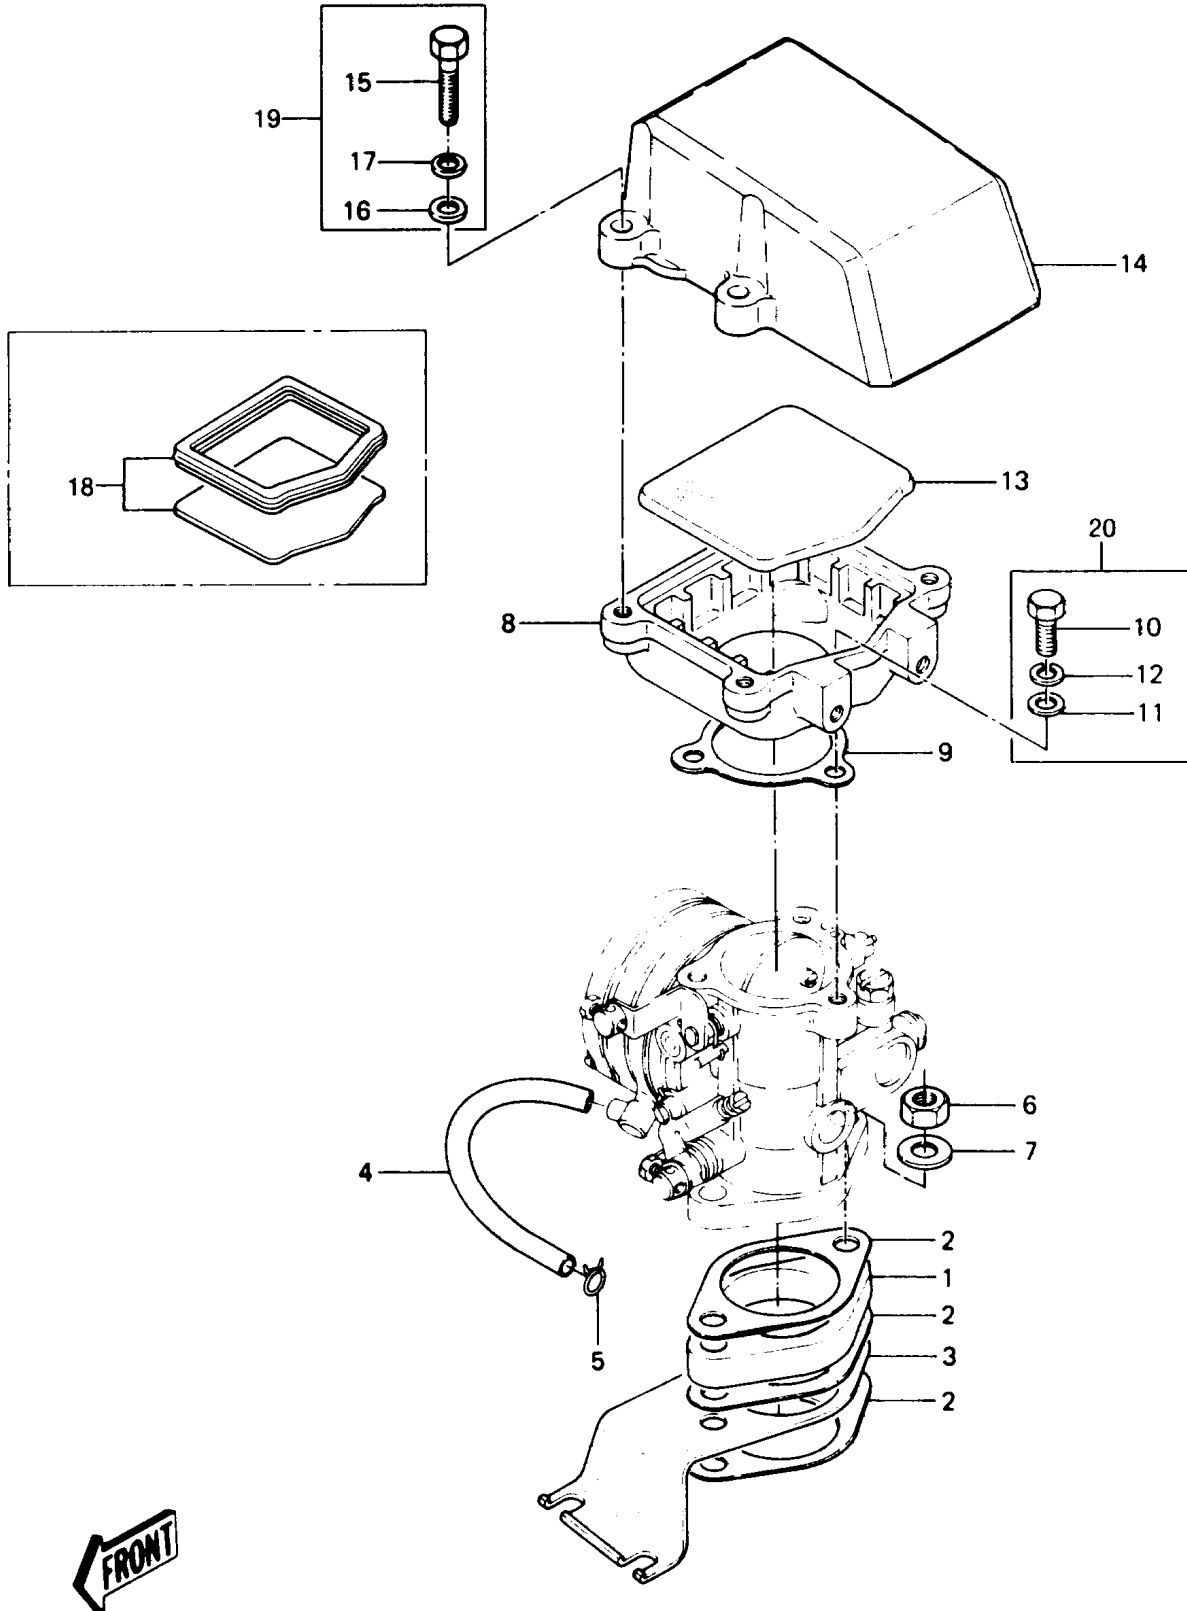

1990 JS440 PARTS DIAGRAM

Carburetor Brackets/Flame Arrester

1990 JS440 PARTS LIST

Carburetor Brackets/Flame Arrester

ITEM NAME	PART NUMBER	QUANTITY
COVER-INTAKE (Ref # 14A)	59421-3703	1
ARRESTER-FLAME (Ref # 18)	59006-3706	1
BOLT,6X25 (Ref # 19)	92002-3714	4
BOLT,6X20 (Ref # 20)	92002-3755	3
INSULATOR (Ref # 1)	16061-511	1
GASKET,INSULATOR (Ref # 2)	16062-508	3
BRACKET,CONTROL (Ref # 3)	11034-3004	1
TUBE,PULS (Ref # 4)	92059-518	1
CLAMP (Ref # 5)	92037-530	1
NUT-HEX,8MM (Ref # 6)	312R0800	2
WASHER,PLAIN,8MM (Ref # 7)	92022-3043	2
CASE (Ref # 8)	32099-3702-YR	1
GASKET (Ref # 9)	16062-502	1