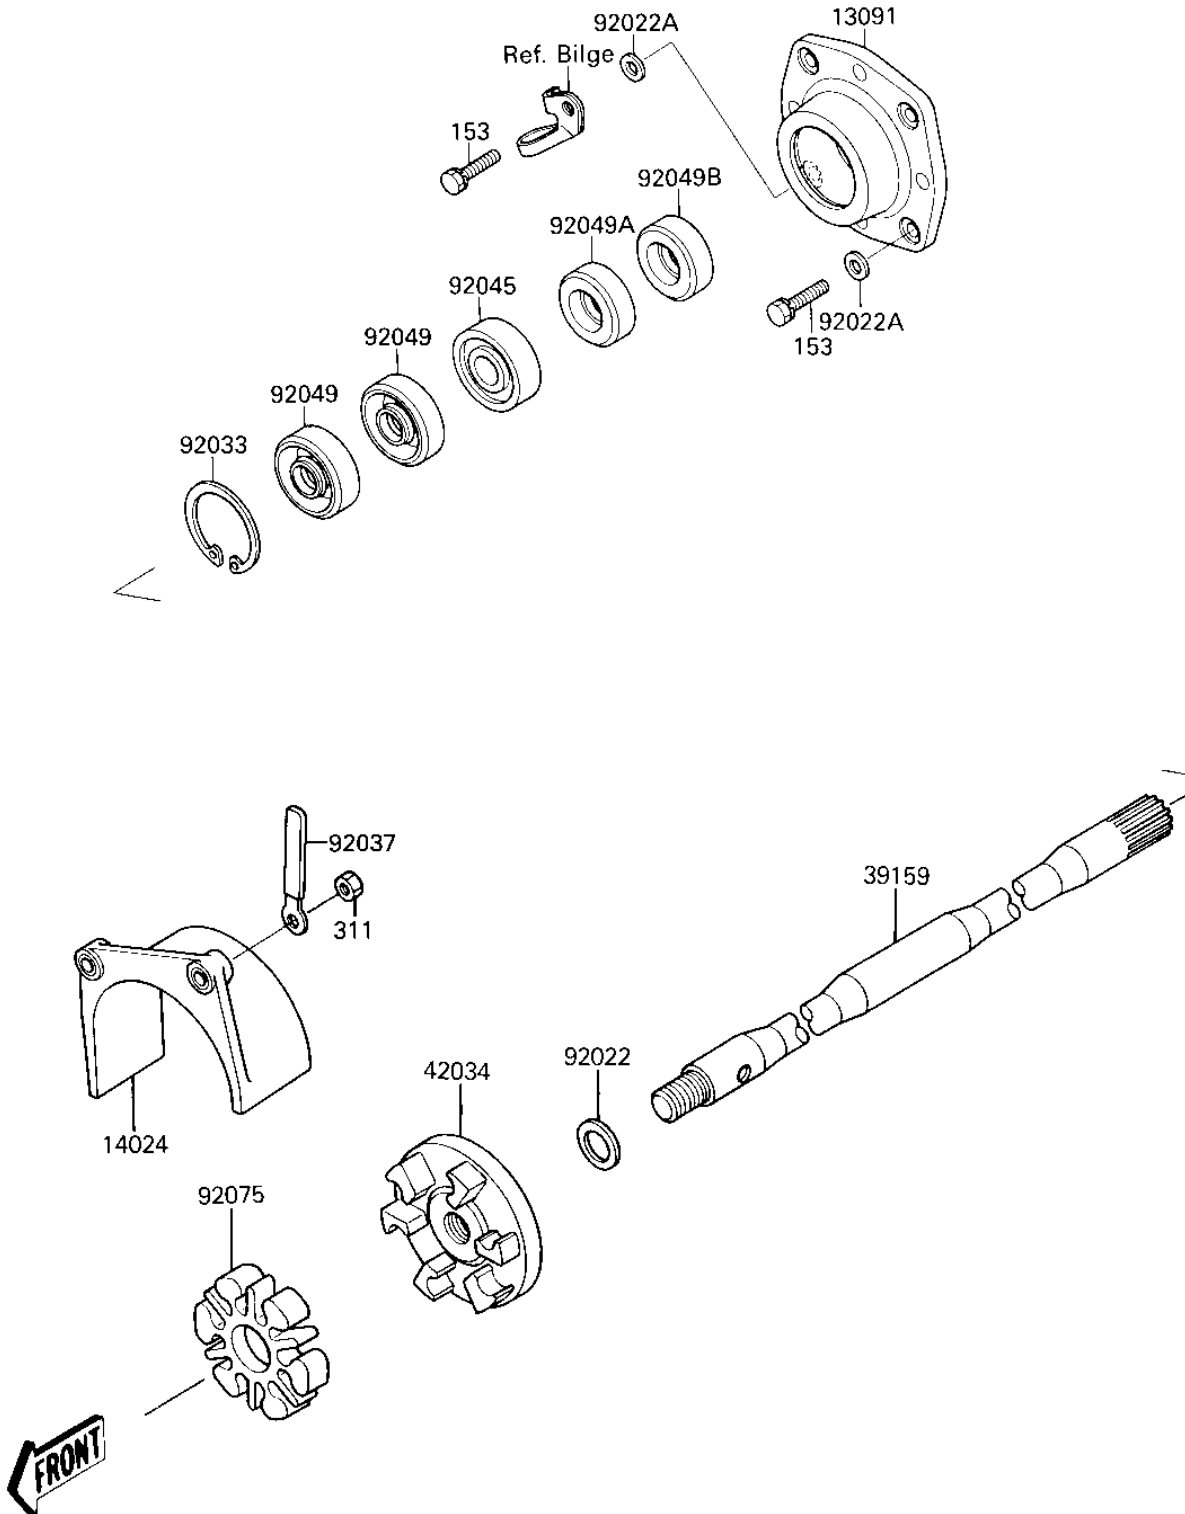

1987 650 SX PARTS DIAGRAM

DRIVE SHAFT

E3131-0034

1987 650 SX PARTS LIST

DRIVE SHAFT

ITEM NAME	PART NUMBER	QUANTITY
HOLDER (Ref # 13091)	13091-3730	1
COVER (Ref # 14024)	14024-3728	1
SHAFT-DRIVE (Ref # 39159)	39159-3712	1
COUPLING (Ref # 42034)	42034-3705	1
WASHER (Ref # 92022)	92022-3728	1
WASHER (Ref # 92022A)	92022-1964	4
RING-SNAP (Ref # 92033)	92033-3713	1
BEARING-BALL (Ref # 92045)	92045-3705	1
SEAL-OIL,S620426 (Ref # 92049)	92049-3707	2
SEAL,OIL SCY20368 (Ref # 92049A)	92050-502	1
SEAL,OIL SC20367 (Ref # 92049B)	92050-503	1
DAMPER RUBBER,COUPLNG (Ref # 92075)	92075-520	1
CLAMP (Ref # 92170)	92170-3705	2
BOLT-WS-SMALL (Ref # 153)	153R0825	4
NUT,6M/M (Ref # 311)	311R0600	2