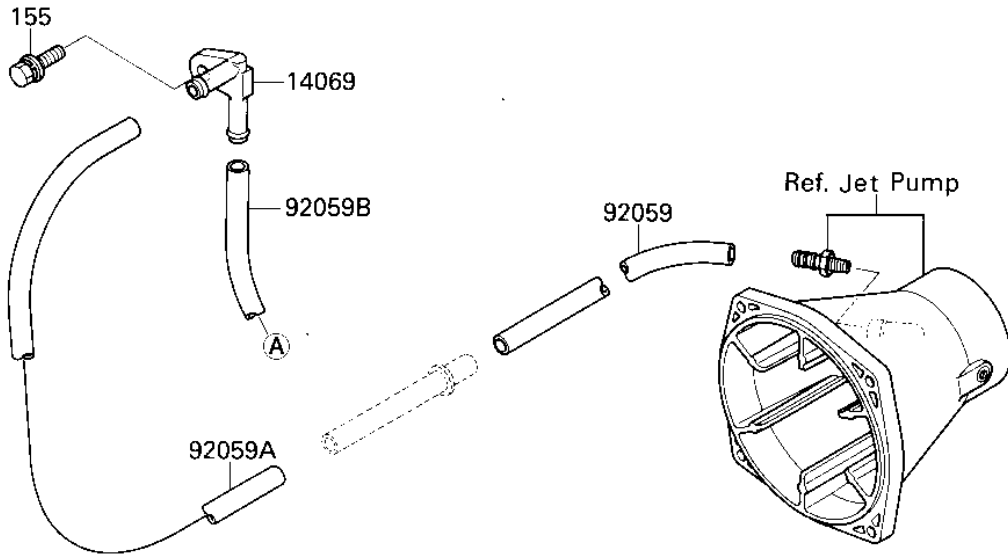

# 1987 650 SX PARTS DIAGRAM

BILGE

F3145-0005

# 1987 650 SX PARTS LIST

## BILGE

ITEM NAME	PART NUMBER	QUANTITY
FILTER,BILGE PUMP (Ref # 14043)	59236-504	1
BREATHER (Ref # 14069)	14069-3001	1
CLAMP,BILGE FILTER (Ref # 92037)	92037-3737	1
TUBE,JET PUMP,9X16X30 (Ref # 92059)	92059-3748	1
TUBE,9X16X320 (Ref # 92059A)	92059-3792	1
HOSE (Ref # 92059B)	92059-523	1
BOLT-WSP-SMALL,8X25 (Ref # 155)	155R0825	1