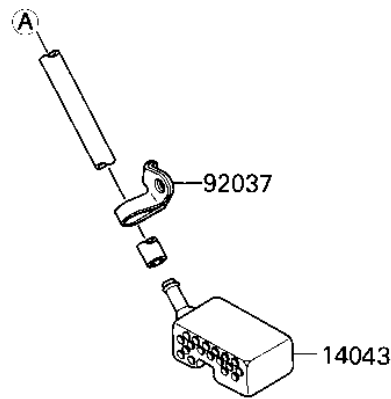

# 1987 650 SX PARTS DIAGRAM

BILGE

F3145-0005

# 1987 650 SX PARTS LIST

## BILGE

ITEM NAME	PART NUMBER	QUANTITY
FILTER,BILGE PUMP (Ref # 14043)	59236-504	1
BREATHER (Ref # 14069)	14069-3001	1
CLAMP,BILGE FILTER (Ref # 92037)	92037-3737	1
TUBE,JET PUMP,9X16X30 (Ref # 92059)	92059-3748	1
TUBE,9X16X320 (Ref # 92059A)	92059-3792	1
HOSE (Ref # 92059B)	92059-523	1
BOLT-WSP-SMALL,8X25 (Ref # 155)	155R0825	1