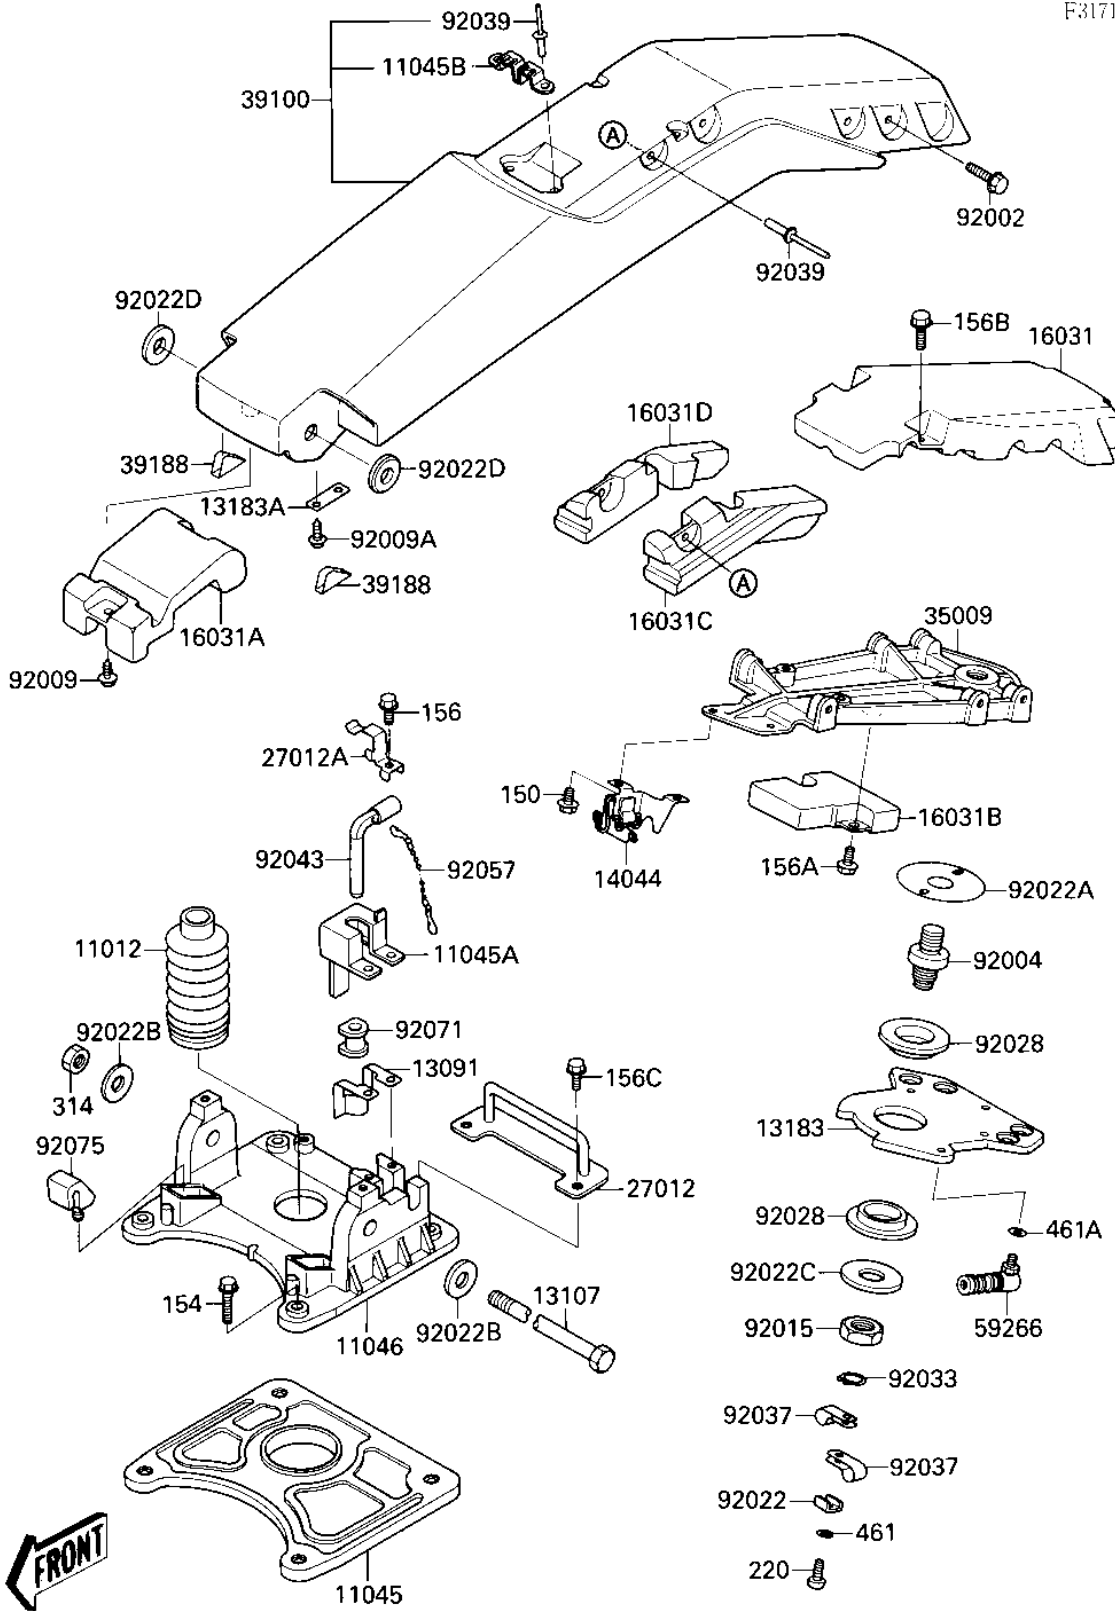

1987 650 SX PARTS DIAGRAM

HANDLE POLE

F3171-0002

1987 650 SX PARTS LIST

HANDLE POLE

ITEM NAME	PART NUMBER	QUANTITY
COVER-STEERING CABLE (Ref # 11012)	59176-514	1
BRACKET,BACK-UP PLATE (Ref # 11045)	11045-3722	1
BRACKET,POLE STOPPER (Ref # 11045A)	11045-3728	1
BRACKET,HANDLE POLE P (Ref # 11045B)	11045-3733	1
BRACKET,PIVOT SHAFT (Ref # 11046)	11047-3756	1
HOLDER (Ref # 13091)	13091-3717	1
SHAFT,PIVOT (Ref # 13107)	13107-3709	1
PLATE,HANDLEBAR (Ref # 13183)	13183-3755	1
PLATE (Ref # 13183A)	13183-3720	1
HOLDER,CABLE (Ref # 14044)	14044-3001	1
FLOAT (Ref # 16031)	16031-3715	1
FLOAT,HANDLE POLE FR (Ref # 16031A)	16031-3731	1
FLOAT CENTER (Ref # 16031B)	16031-3737	1
FLOAT,L.H (Ref # 16031C)	16031-3738	1
FLOAT,R.H. (Ref # 16031D)	16031-3752	1
HOOK,ENGINE HOOD (Ref # 27012)	27012-3733	1
HOOK (Ref # 27012A)	27012-3717	1
BRACE (Ref # 35009)	35009-3705	1
POLE-COMP-HANDLE S RE (Ref # 39100)	39100-3706-H1	1
TAPE (Ref # 39188)	39188-3701	2
JOINT-BALL (Ref # 59266)	59266-3707	1
BOLT,6X12 (Ref # 92002)	92002-3763	6
STUD (Ref # 92004)	92004-3712	1
SCREW 0.22 X 0.563 (Ref # 92009)	92011-561	1
SCREW 0.16X0.5 (Ref # 92009A)	92011-562	2
NUT (Ref # 92015)	92015-3746	1
WASHER,CLAMP (Ref # 92022)	92022-3014	1
WASHER (Ref # 92022A)	92022-3716	1
WASHER,15X34X2.0 (Ref # 92022B)	92022-3738	2