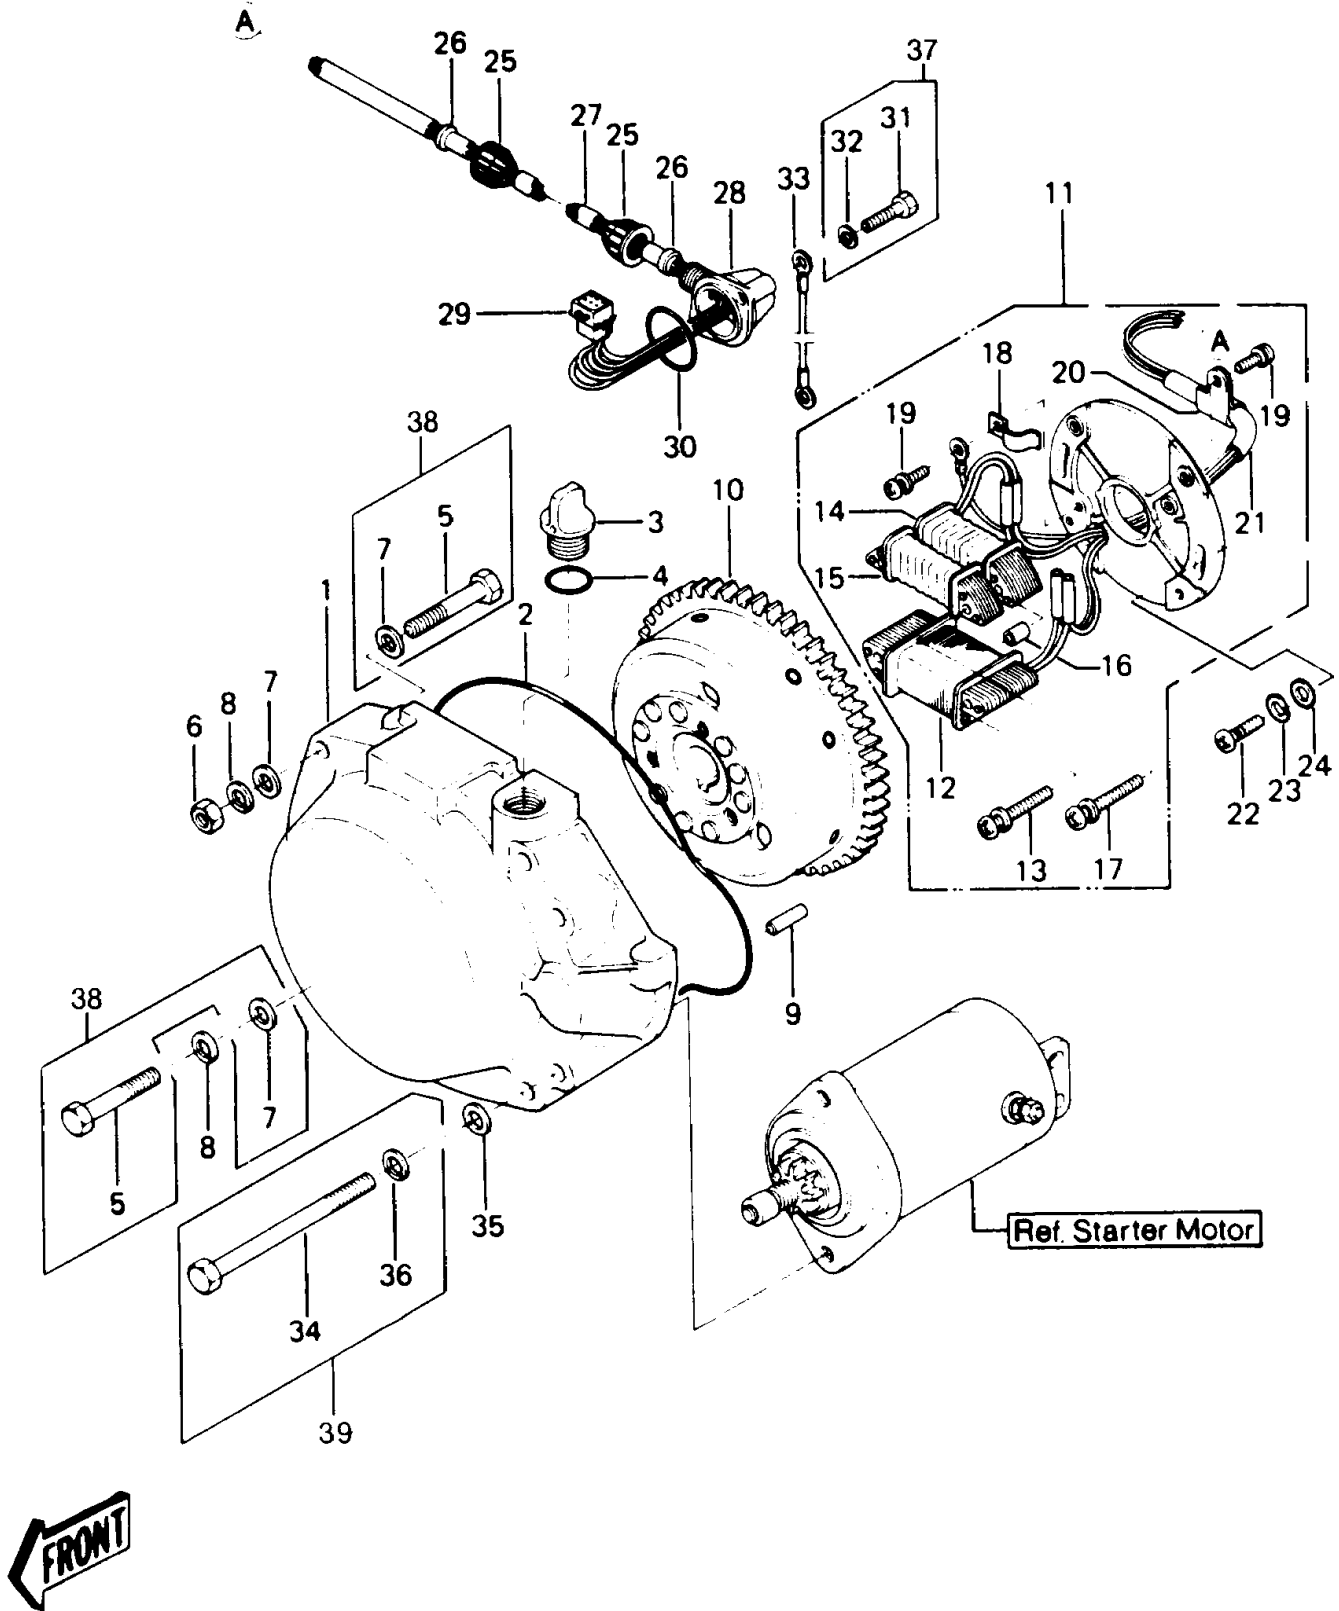

# 1987 JS440 PARTS DIAGRAM

Generator(JS440-A11)

# 1987 JS440 PARTS LIST

Generator(JS440-A11)

ITEM NAME	PART NUMBER	QUANTITY
FLYWHEEL (Ref # 10)	21050-3021	1
STATOR (Ref # 11)	21003-3012	1
COIL-CHARGING (Ref # 12)	59031-3002	1
SCREW,5X34 (Ref # 13)	92011-530	2
COIL-EXCITING (Ref # 14)	21049-3007	1
COIL-PULSING (Ref # 15)	59026-3008	1
COLLAR (Ref # 16)	92027-3014	2
SCREW,5X38 (Ref # 17)	92009-3008	2
CLAMP (Ref # 18)	92037-520	1
SCREW,4X8 (Ref # 19)	92011-560	2
CLAMP (Ref # 20)	92037-547	1
HARNESS,WIRING (Ref # 21)	26001-3006	1
SCREW-PAN-CROS (Ref # 22)	220B0520	2
WASHER-SPRING,5MM (Ref # 23)	461F0500	2
WASHER (Ref # 24)	92022-544	2
CAP (Ref # 25)	11012-3012	2
GROMMET (Ref # 26)	92071-3001	2
TUBE,10X345 (Ref # 27)	92059-3032	1
CAP. (Ref # 28)	59176-517-YR	1
CONNECTOR-CORD (Ref # 29)	59221-506	1
RING-O (Ref # 30)	92055-520	1
BOLT,6X35 (Ref # 31)	110R0635	2
WASHER-PLAIN-SMALL,6MM (Ref # 32)	410S0600	2
WIRE-LEAD,BLACK (Ref # 33)	26011-3006	1
BOLT,8X80 (Ref # 34)	92001-3011	2
WASHER-PLAIN-SMALL,8MM (Ref # 35)	410S0800	2
WASHER-SPRING,8MM (Ref # 36)	461S0800	2
COVER,GENERATOR (Ref # 1)	59036-565-YR	1
RING-O (Ref # 2)	92055-521	1

# 1987 JS440 PARTS LIST

Generator(JS440-A11)

ITEM NAME	PART NUMBER	QUANTITY
BREATHER-BRAKE (Ref # 3)	43056-502	1
RING-O (Ref # 4)	92055-515	1
BOLT,8X50 (Ref # 5)	110R0850	4
NUT-HEX,8MM (Ref # 6)	311R0800	2
WASHER-PLAIN-SMALL,8MM (Ref # 7)	410S0800	6
WASHER-SPRING,8MM (Ref # 8)	461S0800	4
PIN-DOWEL (Ref # 9)	551R0612	2