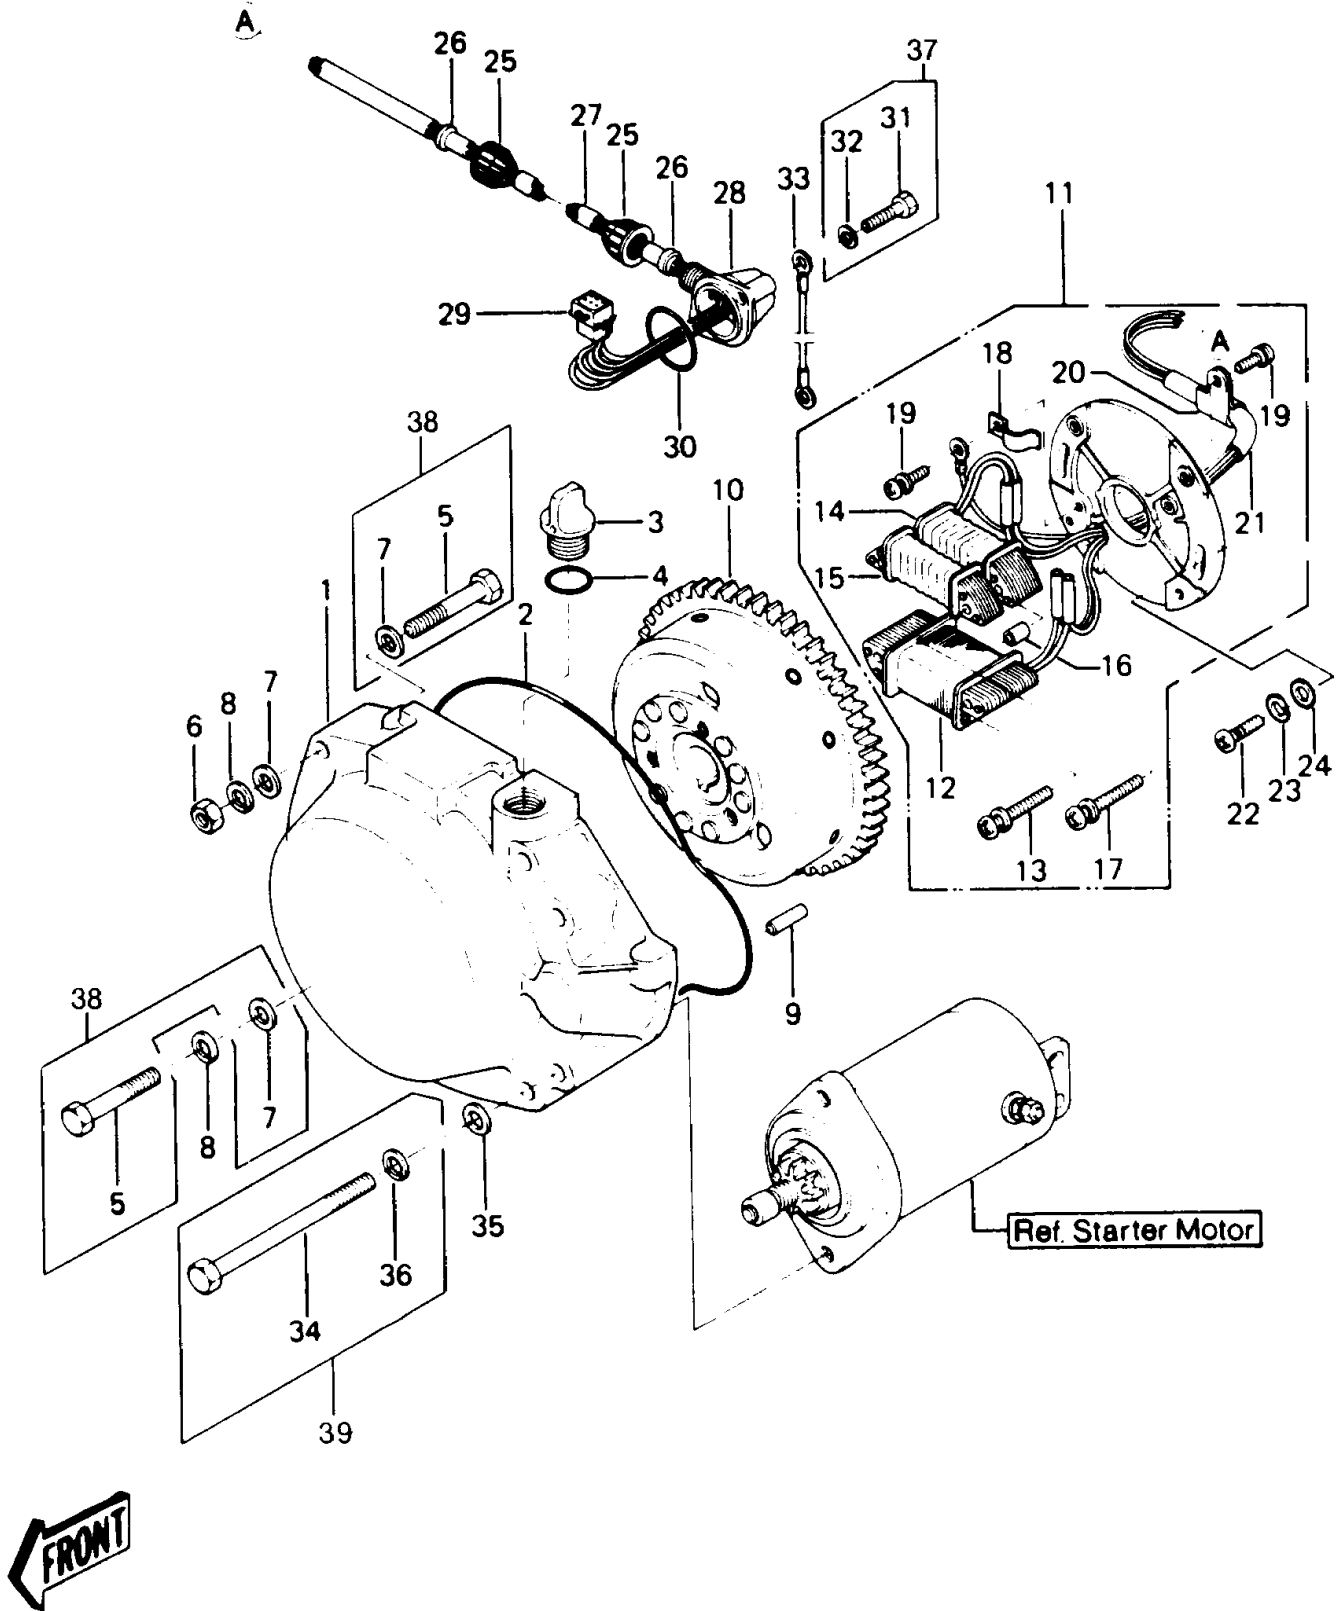

1990 JS440 PARTS DIAGRAM

Generator(JS440-A11)

1990 JS440 PARTS LIST

Generator(JS440-A11)

ITEM NAME	PART NUMBER	QUANTITY
FLYWHEEL (Ref # 10)	21050-3021	1
STATOR (Ref # 11)	21003-3012	1
COIL-CHARGING (Ref # 12)	59031-3002	1
SCREW,5X34 (Ref # 13)	92011-530	2
COIL-EXCITING (Ref # 14)	21049-3007	1
COIL-PULSING (Ref # 15)	59026-3008	1
COLLAR (Ref # 16)	92027-3014	2
SCREW,5X38 (Ref # 17)	92009-3008	2
CLAMP (Ref # 18)	92037-520	1
SCREW,4X8 (Ref # 19)	92011-560	2
CLAMP (Ref # 20)	92037-547	1
HARNESS,WIRING (Ref # 21)	26001-3006	1
SCREW-PAN-CROS (Ref # 22)	220B0520	2
WASHER-SPRING,5MM (Ref # 23)	461F0500	2
WASHER (Ref # 24)	92022-544	2
CAP (Ref # 25)	11012-3012	2
GROMMET (Ref # 26)	92071-3001	2
TUBE,10X345 (Ref # 27)	92059-3032	1
CAP. (Ref # 28)	59176-517-YR	1
CONNECTOR-CORD (Ref # 29)	59221-506	1
RING-O (Ref # 30)	92055-520	1
WIRE-LEAD,BLACK (Ref # 33)	26011-3006	1
WASHER-PLAIN-SMALL,8MM (Ref # 35)	410S0800	2
BOLT,6X35 (Ref # 37)	92002-3715	2
BOLT-WP-SMALL (Ref # 38)	154R0845	4
BOLT,8X70 (Ref # 39)	92002-3719	2
COVER-GENERATOR (Ref # 1A)	14031-3705	1
RING-O (Ref # 2)	92055-521	1
BREATHER-BRAKE (Ref # 3)	43056-502	1

1990 JS440 PARTS LIST

Generator(JS440-A11)

ITEM NAME	PART NUMBER	QUANTITY
RING-O (Ref # 4)	92055-515	1
NUT-HEX-SMALL (Ref # 6A)	317R0800	2
WASHER-PLAIN-SMALL,8MM (Ref # 7)	410S0800	2
WASHER-SPRING,8MM (Ref # 8)	461S0800	2
PIN-DOWEL (Ref # 9)	551R0612	2