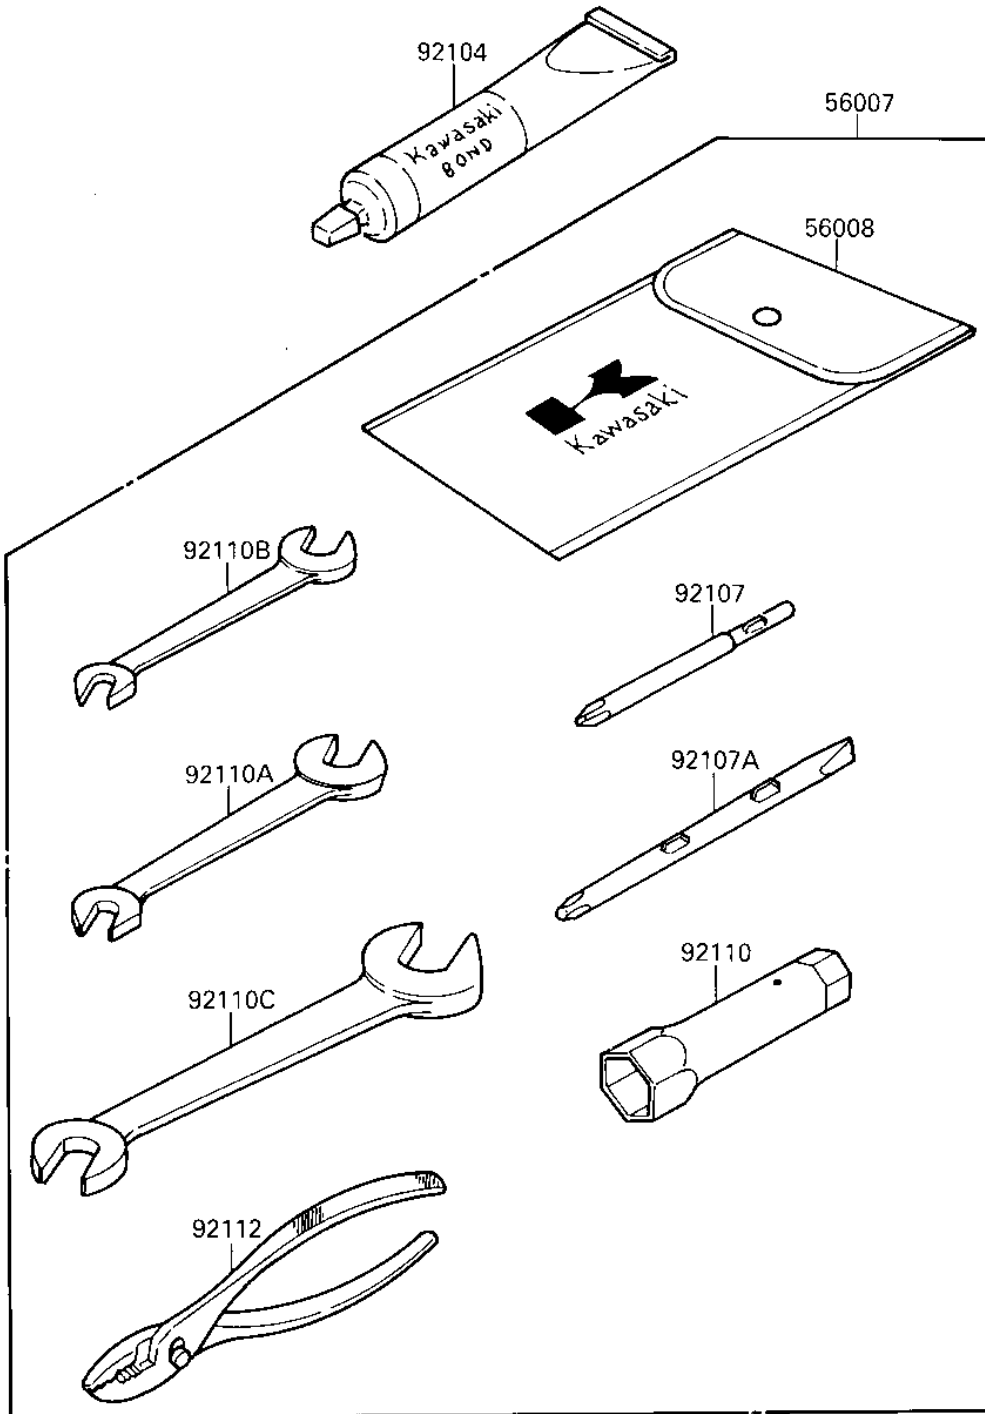

1987 650 SX PARTS DIAGRAM

OWNER TOOLS

F3182 0901

1987 650 SX PARTS LIST

OWNER TOOLS

ITEM NAME	PART NUMBER	QUANTITY
TOOLKIT (Ref # 56007)	56007-3707	1
BAG,TOOL (Ref # 56008)	56008-1007	1
LIQUID GASKET (Ref # 92104)	92104-002	AR
SCREW DRIVER #3 PHLIP (Ref # 92107)	92107-005	1
92107-1052 (Canada) (Ref # 92107A)	92107-1051	1
TOOL-WRENCH (Ref # 92110)	92110-1113	1
TOOL-WRENCH,OPEN END, (Ref # 92110A)	92110-1152	1
WRENCH,OPEN,8X10 (Ref # 92110B)	92126-001	1
TOOL-WRENCH,OPEN END, (Ref # 92110C)	92110-1153	1
PLIERS,160MM (Ref # 92112)	92112-003	1