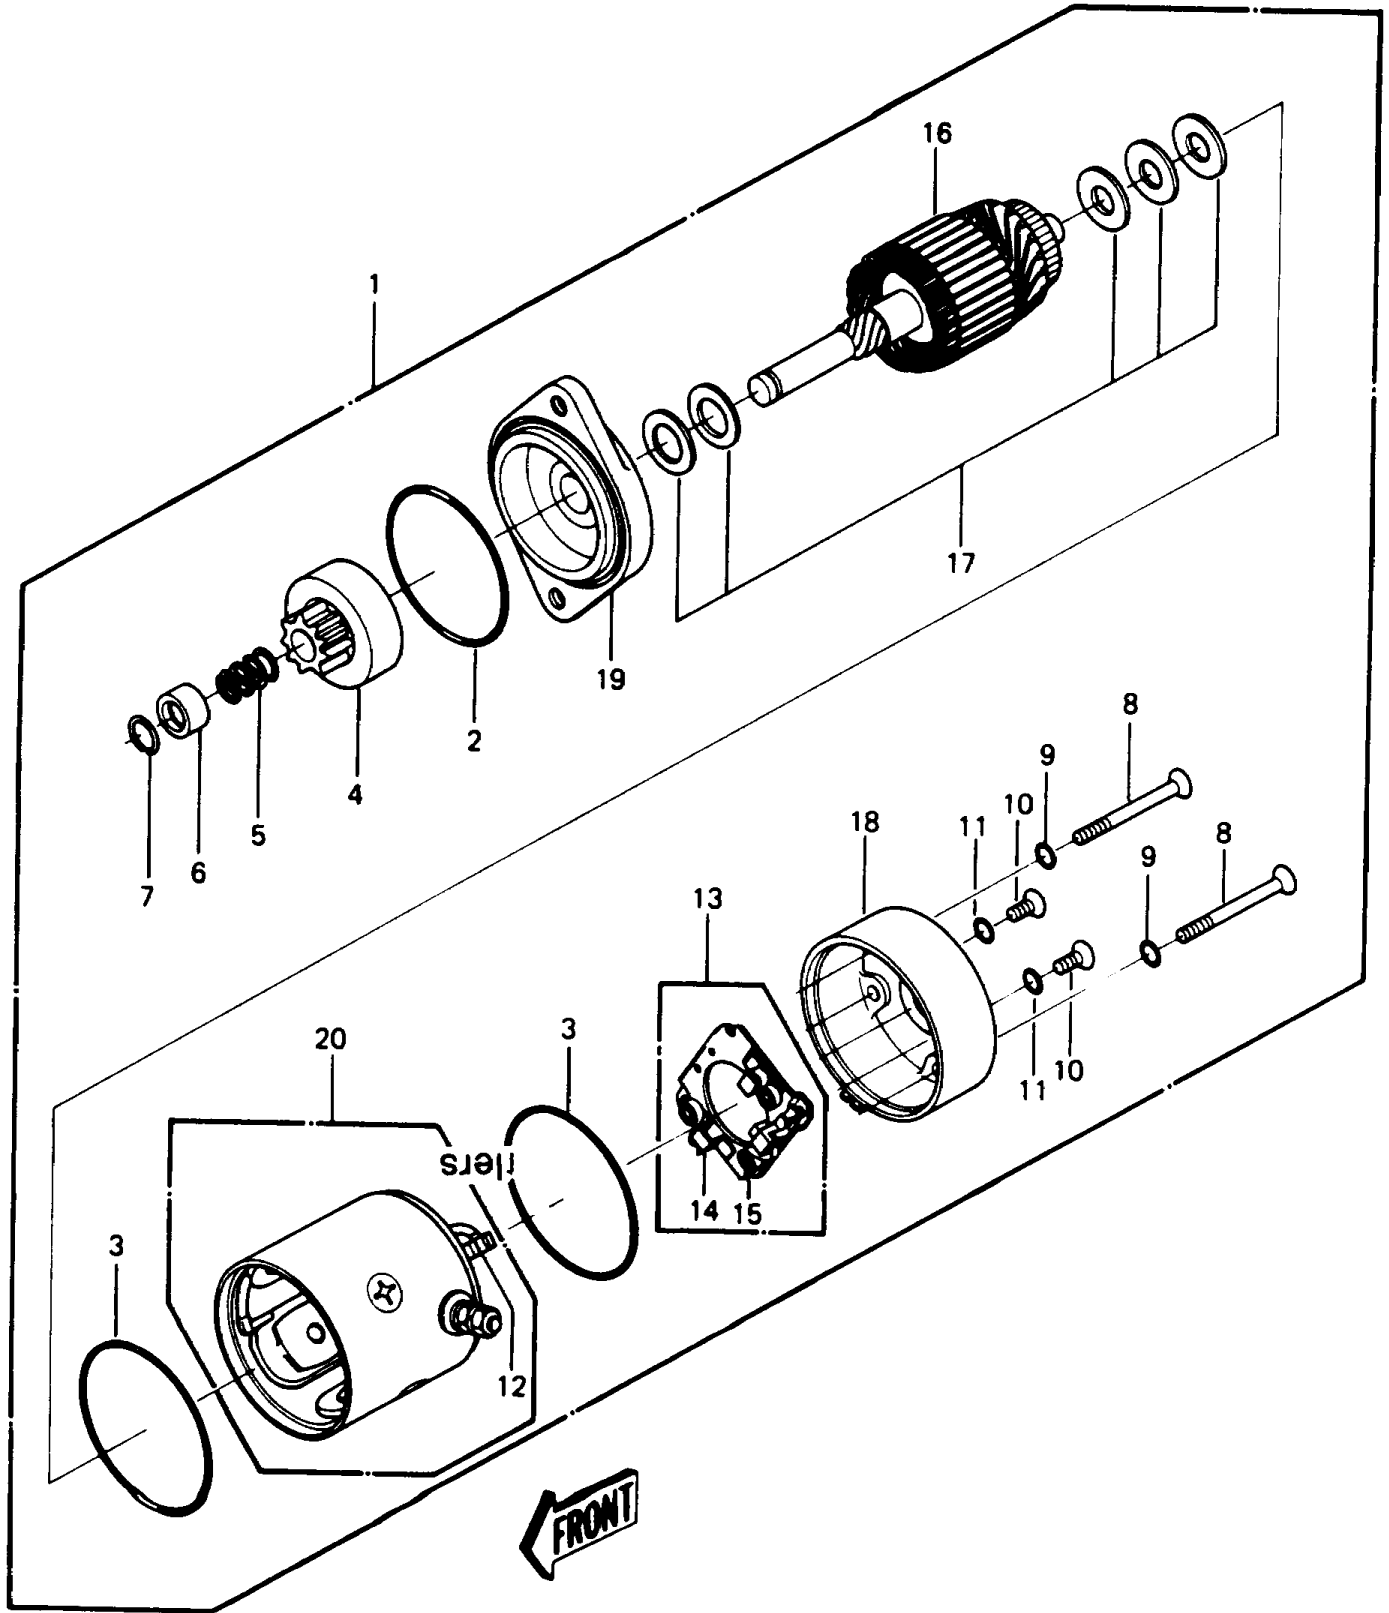

1987 JS440 PARTS DIAGRAM

Starter Motor

1987 JS440 PARTS LIST

Starter Motor

ITEM NAME	PART NUMBER	QUANTITY
SCREW,4X8 (Ref # 10)	92011-550	2
O RING,5MM (Ref # 11)	670B1505	2
BRUSH,(+) (Ref # 12)	21039-3003	2
HOLDER-ASSY,BRUSH (Ref # 13)	14079-3002	1
BRUSH,(-) (Ref # 14)	21039-3004	1
SPRING,BRUSH (Ref # 15)	92081-540	3
ARMATURE (Ref # 16)	21080-3001	1
WASHER,SET (Ref # 17)	92022-3044	1
COVER,RR (Ref # 18)	14025-3027	1
COVER,FR (Ref # 19)	14025-3028	1
YOKE (Ref # 20)	49117-3002	1
STARTER-ELECTRIC (Ref # 1)	21163-3003-YR	1
RING-O (Ref # 2)	92055-516	1
RING-O (Ref # 3)	92055-517	2
GEAR-SPUR (Ref # 4)	59051-3005	1
SPRING,RETURN (Ref # 5)	92081-541	1
COLLAR,STOPPER,PINION (Ref # 6)	92027-513	1
RING-SNAP (Ref # 7)	92036-517	1
SCREW,6X107 (Ref # 8)	92011-549	2
O RING,6MM (Ref # 9)	670B1506	2