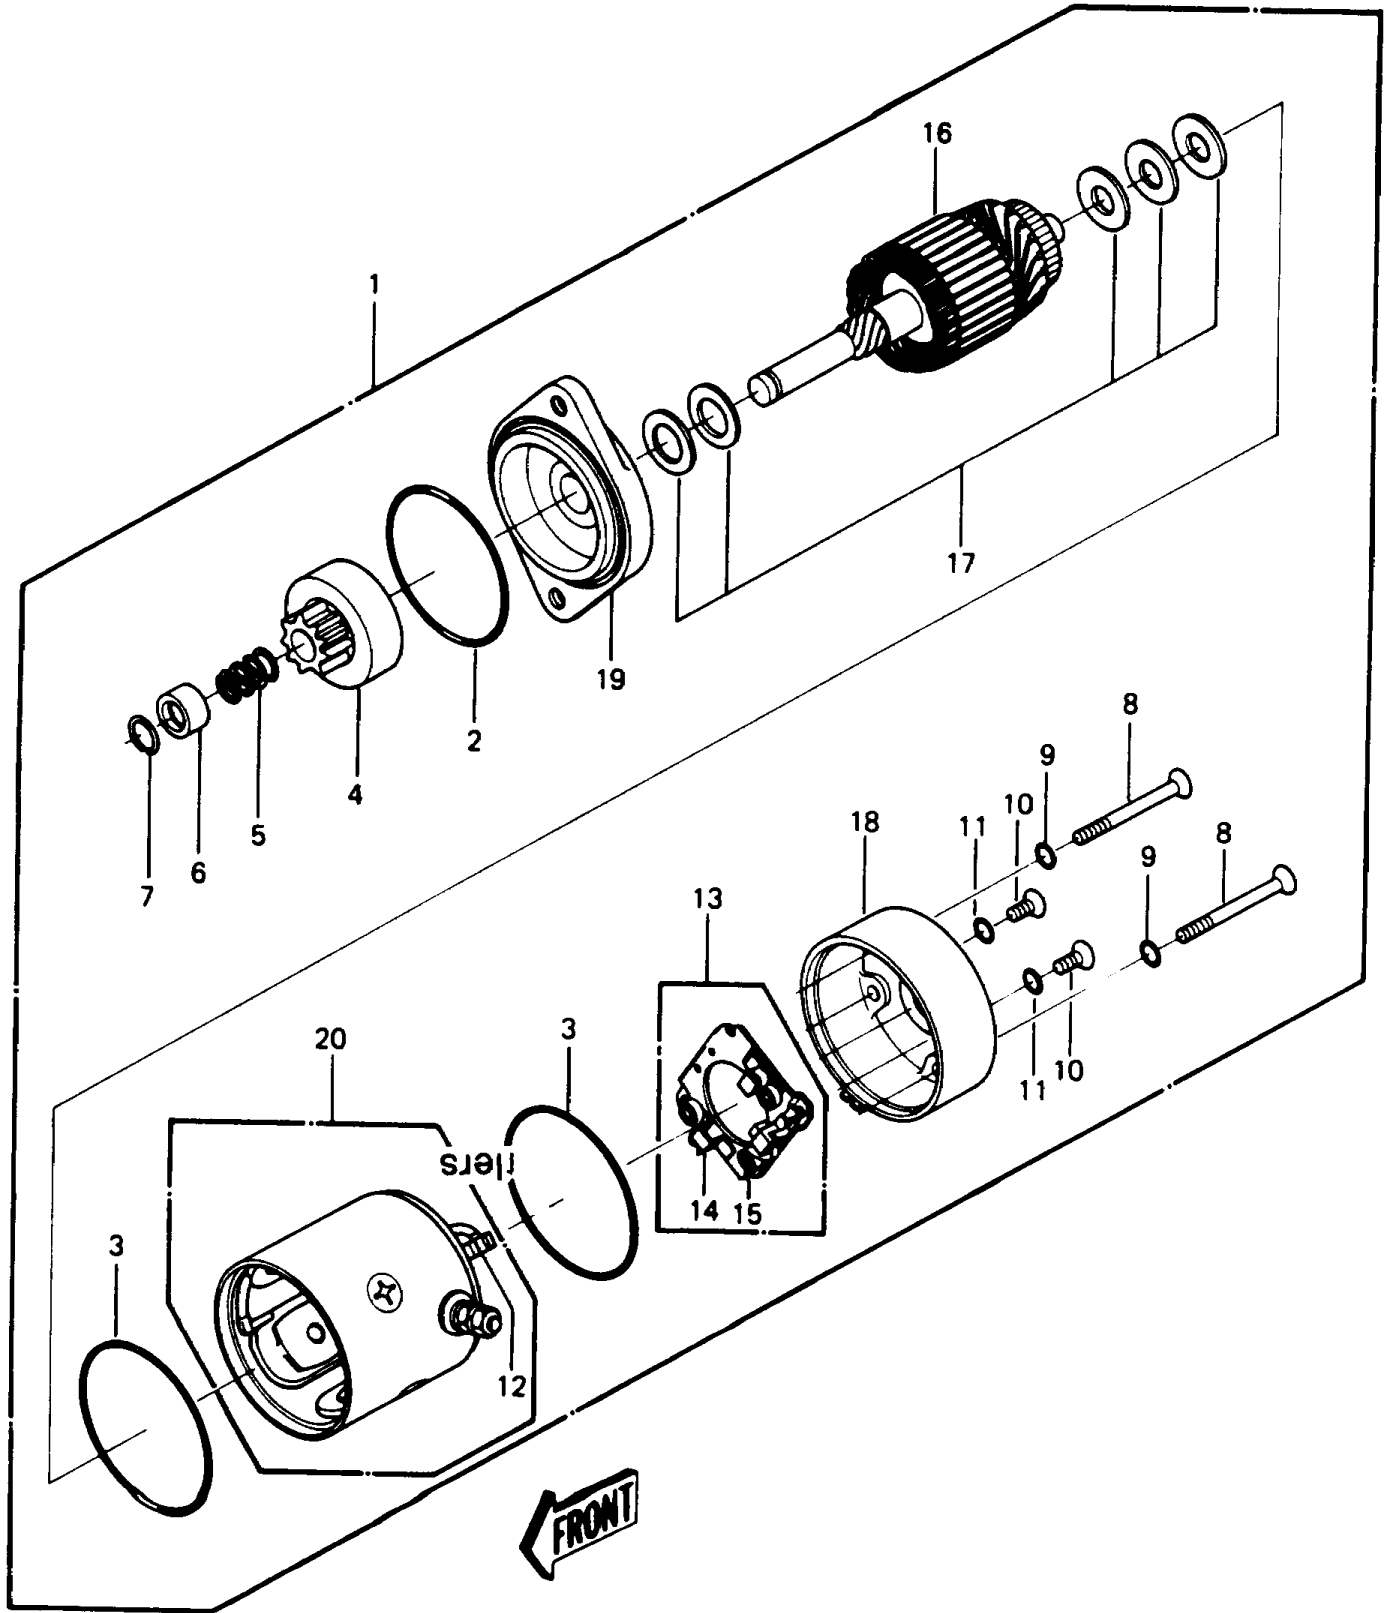

# 1988 JS440 PARTS DIAGRAM

Starter Motor

# 1988 JS440 PARTS LIST

## Starter Motor

ITEM NAME	PART NUMBER	QUANTITY
SCREW,4X8 (Ref # 10)	92011-550	2
O RING,5MM (Ref # 11)	670B1505	2
BRUSH,(+) (Ref # 12)	21039-3003	2
HOLDER-ASSY,BRUSH (Ref # 13)	14079-3002	1
BRUSH,(-) (Ref # 14)	21039-3004	1
SPRING,BRUSH (Ref # 15)	92081-540	3
ARMATURE (Ref # 16)	21080-3001	1
WASHER,SET (Ref # 17)	92022-3044	1
COVER,RR (Ref # 18)	14025-3027	1
COVER,FR (Ref # 19)	14025-3028	1
YOKE (Ref # 20)	49117-3002	1
STARTER-ELECTRIC (Ref # 1)	21163-3003-YR	1
RING-O (Ref # 2)	92055-516	1
RING-O (Ref # 3)	92055-517	2
GEAR-SPUR (Ref # 4)	59051-3005	1
SPRING,RETURN (Ref # 5)	92081-541	1
COLLAR,STOPPER,PINION (Ref # 6)	92027-513	1
RING-SNAP (Ref # 7)	92036-517	1
SCREW,6X107 (Ref # 8)	92011-549	2
O RING,6MM (Ref # 9)	670B1506	2