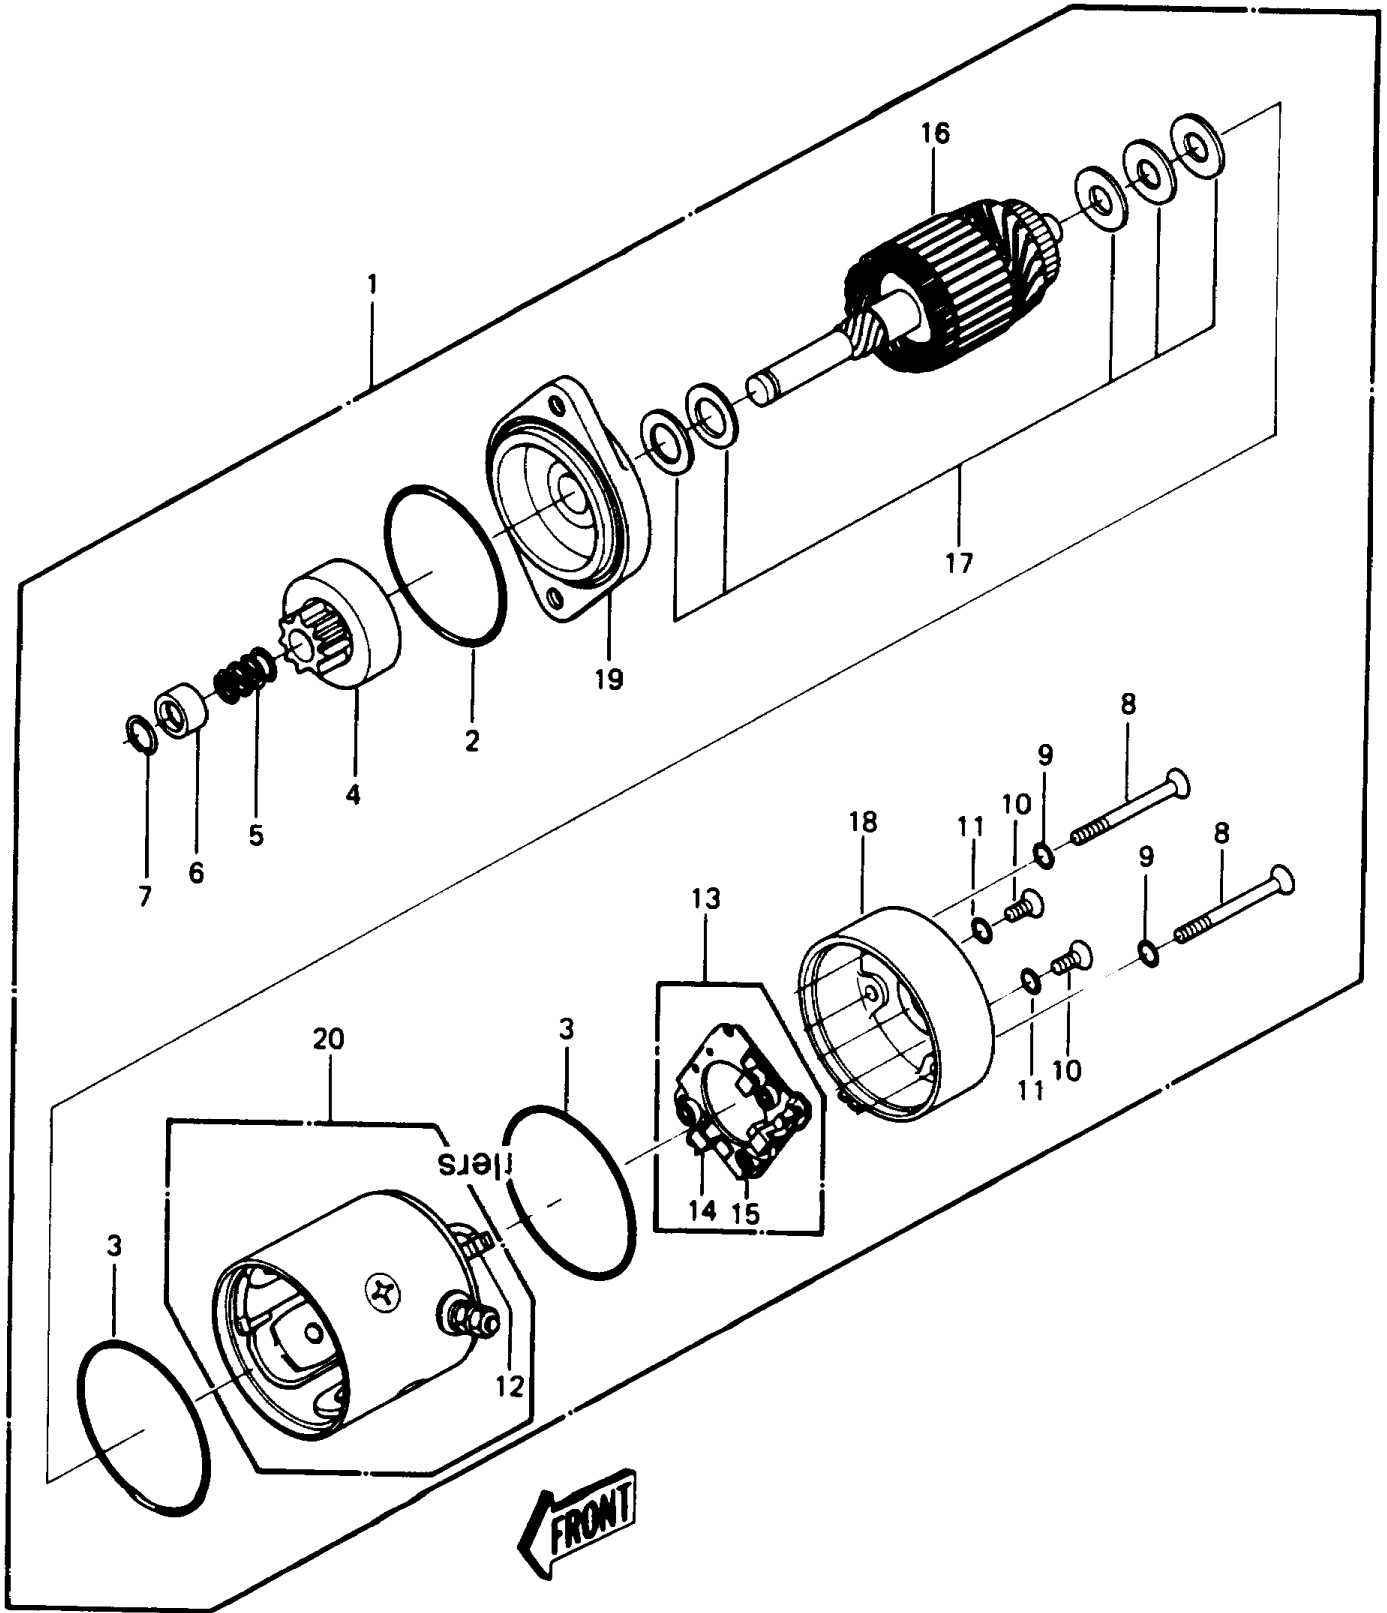

1990 JS440 PARTS DIAGRAM

Starter Motor

1990 JS440 PARTS LIST

Starter Motor

ITEM NAME	PART NUMBER	QUANTITY
SCREW,4X8 (Ref # 10)	92011-550	2
O RING,5MM (Ref # 11)	670B1505	2
BRUSH,(+) (Ref # 12)	21039-3003	2
HOLDER-ASSY,BRUSH (Ref # 13)	14079-3002	1
BRUSH,(-) (Ref # 14)	21039-3004	1
SPRING,BRUSH (Ref # 15)	92081-540	3
ARMATURE (Ref # 16)	21080-3001	1
WASHER,SET (Ref # 17)	92022-3044	1
COVER,RR (Ref # 18)	14025-3027	1
COVER,FR (Ref # 19)	14025-3028	1
YOKE (Ref # 20)	49117-3002	1
STARTER-ELECTRIC (Ref # 1)	21163-3003-YR	1
RING-O (Ref # 2)	92055-516	1
RING-O (Ref # 3)	92055-517	2
GEAR-SPUR (Ref # 4)	59051-3005	1
SPRING,RETURN (Ref # 5)	92081-541	1
COLLAR,STOPPER,PINION (Ref # 6)	92027-513	1
RING-SNAP (Ref # 7)	92036-517	1
SCREW,6X107 (Ref # 8)	92011-549	2
O RING,6MM (Ref # 9)	670B1506	2