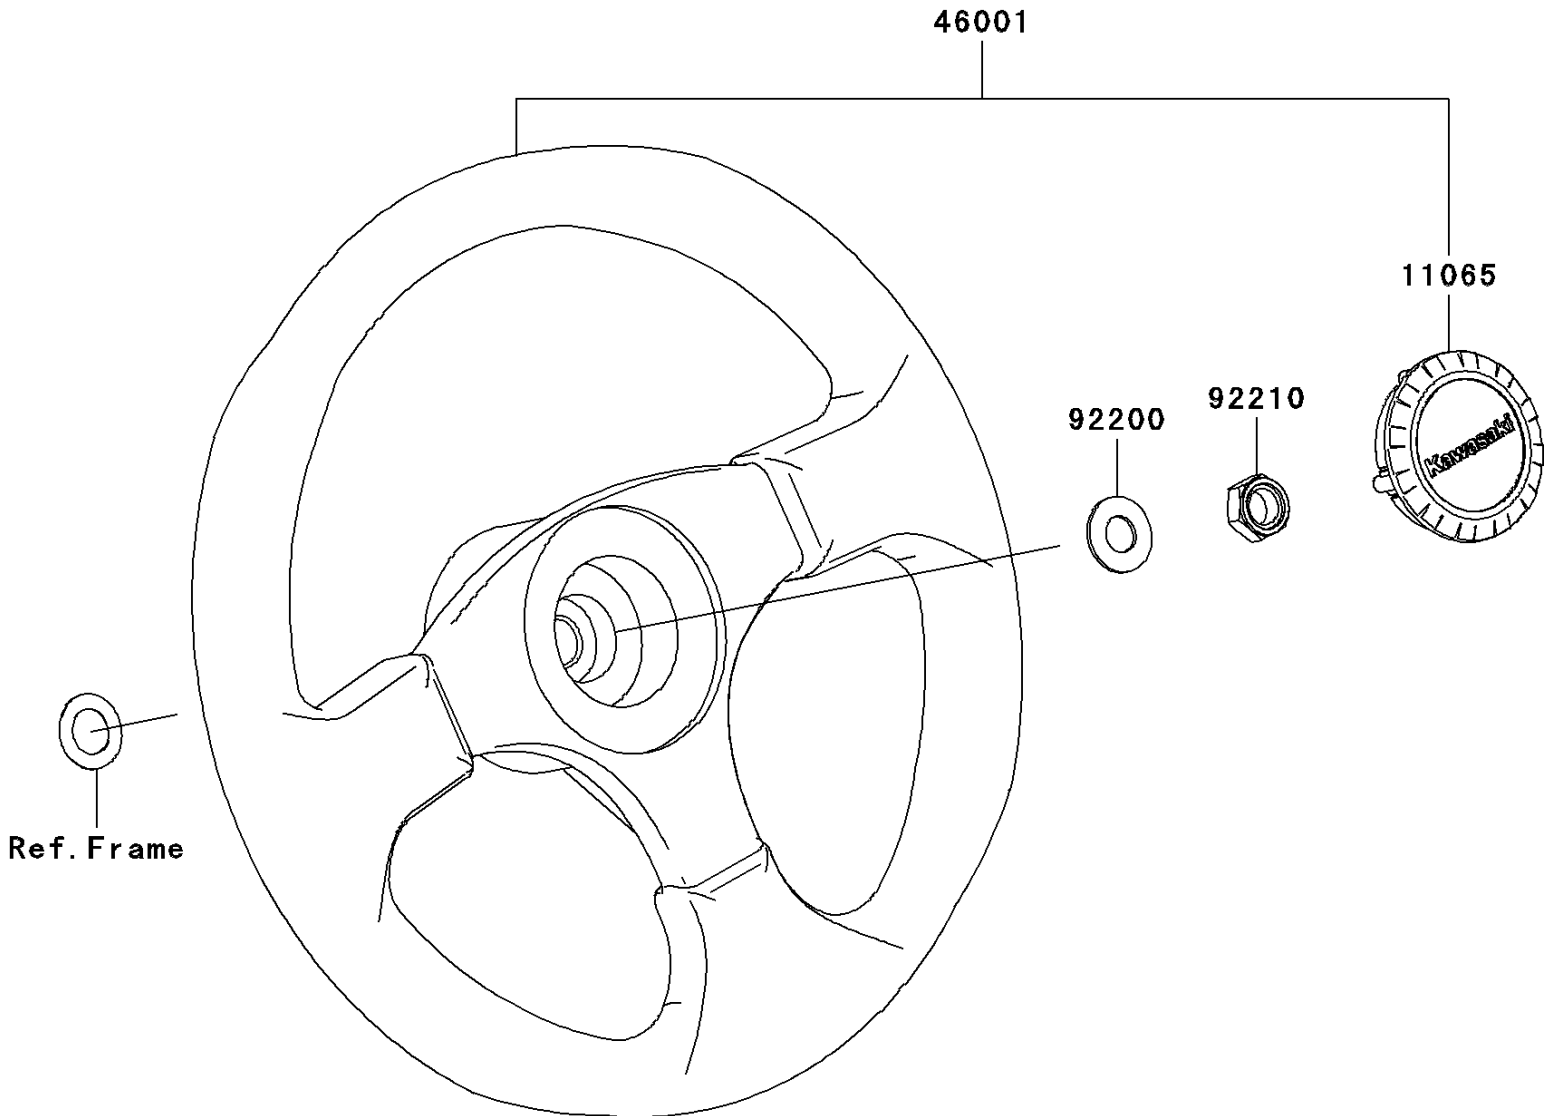

2008 Teryx® 750 4x4 NRA OUTDOORS™ PARTS DIAGRAM

Steering Wheel

F2311

2008 Teryx® 750 4x4 NRA OUTDOORS™ PARTS LIST

Steering Wheel

ITEM NAME	PART NUMBER	QUANTITY
CAP,HANDLE (Ref # 11065)	11065-0171	1
HANDLE-ASSY (Ref # 46001)	46001-0001	1
WASHER,12.1X25X1.6 (Ref # 92200)	92200-0455	1
NUT,LOCK,12MM (Ref # 92210)	92210-1249	1