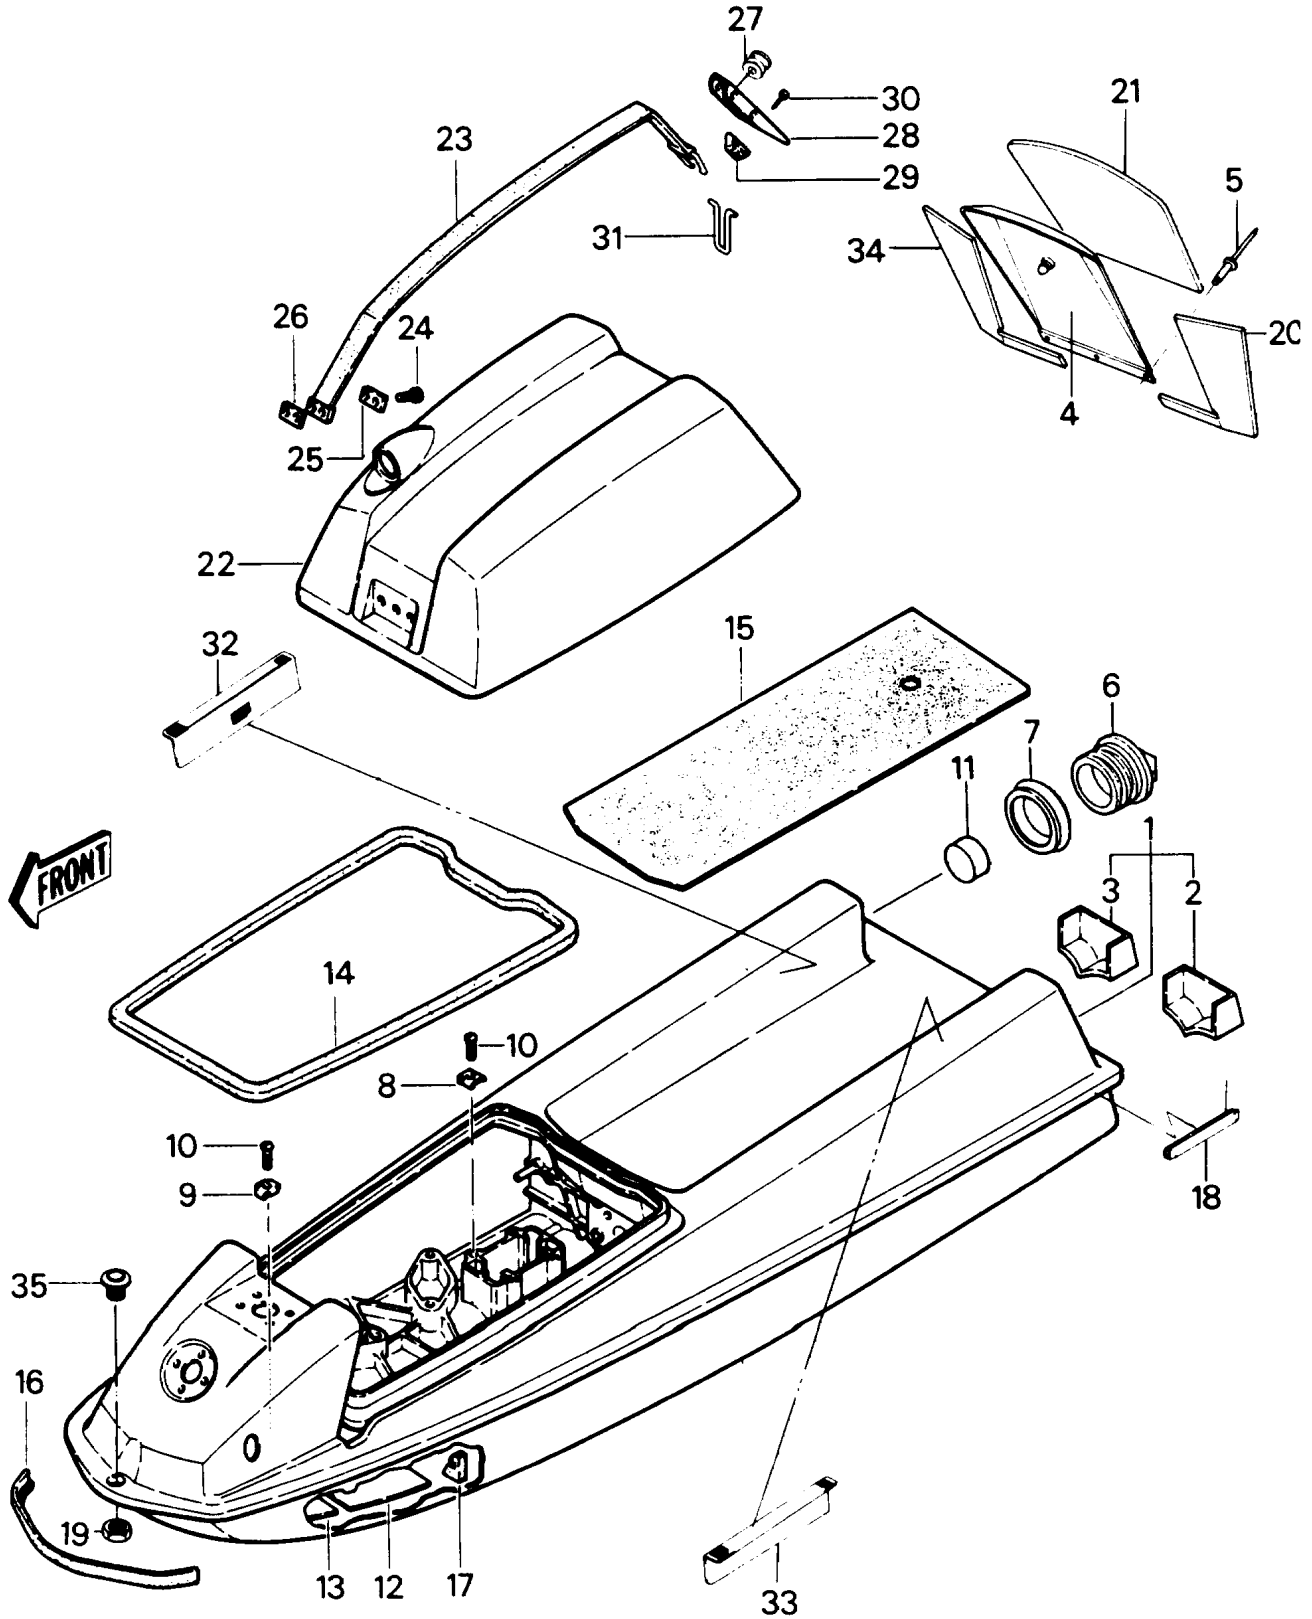

1987 JS440 PARTS DIAGRAM

Hull/Engine Hood(JS440-A11/A12/A13)

1987 JS440 PARTS LIST

Hull/Engine Hood(JS440-A11/A12/A13)

ITEM NAME	PART NUMBER	QUANTITY
SCREW,TAPPING (Ref # 10)	92011-561	9
DAMPER,69X16T (Ref # 11)	92075-3710	1
DAMPER,FUEL TANK (Ref # 12)	92075-521	2
DAMPER,MUFFLER (Ref # 13)	92075-522	2
GASKET,ENGINE HOOD (Ref # 14)	92065-539	1
MAT (Ref # 15)	59131-502	1
BUMPER (Ref # 16)	59201-3691	1
DETENT (Ref # 17)	59346-504	3
GRIP,HULL (Ref # 18)	46075-3701	2
NUT,20MM (Ref # 19)	92015-3721	1
MAT,DASHBOARD,LH (Ref # 20)	53004-3710	1
MAT,DASHBOARD COVER (Ref # 21)	53004-3705	1
HOOD-COMP-ENGINE,JET WHITE (Ref # 22)	59456-3001-8C	1
BAND,HOOD (Ref # 23)	92072-501	1
BOLT,6X30 (Ref # 24)	92001-3022	2
WASHER,BAND (Ref # 25)	92022-509	1
BRACKET,PLATE (Ref # 26)	59086-501	1
GROMMET (Ref # 27)	92071-056	1
LEVER (Ref # 28)	13168-3701	1
DETENT (Ref # 29)	59346-503	1
SCREW (Ref # 30)	92011-562	1
HINGE (Ref # 31)	53009-503	1
MAT,DECK FIN,RH (Ref # 32)	53004-3701	1
MAT,DECK FIN,LH (Ref # 33)	53004-3702	1
MAT,DASHBOARD,RH (Ref # 34)	53004-3709	1
BUSHING,L=18 (Ref # 35)	92028-3724	1
HULL-COMP,JET WHITE (Ref # 1)	59426-3725-8C	1
HULL,LH,EXTENSION,JET WHITE (Ref # 2)	59251-3006-8C	1
HULL,RH,EXTENSION,JET WHITE (Ref # 3)	59251-3005-8C	1

1987 JS440 PARTS LIST

Hull/Engine Hood(JS440-A11/A12/A13)

ITEM NAME	PART NUMBER	QUANTITY
COVER,DASHBOARD (Ref # 4)	14025-3706	1
RIVET,4MM (Ref # 5)	92039-3703	3
CAP (Ref # 6)	11012-3706	1
SEAL-OIL (Ref # 7)	92049-3709	1
HOOK (Ref # 8)	27012-501	7
HOOK (Ref # 9)	27012-502	2