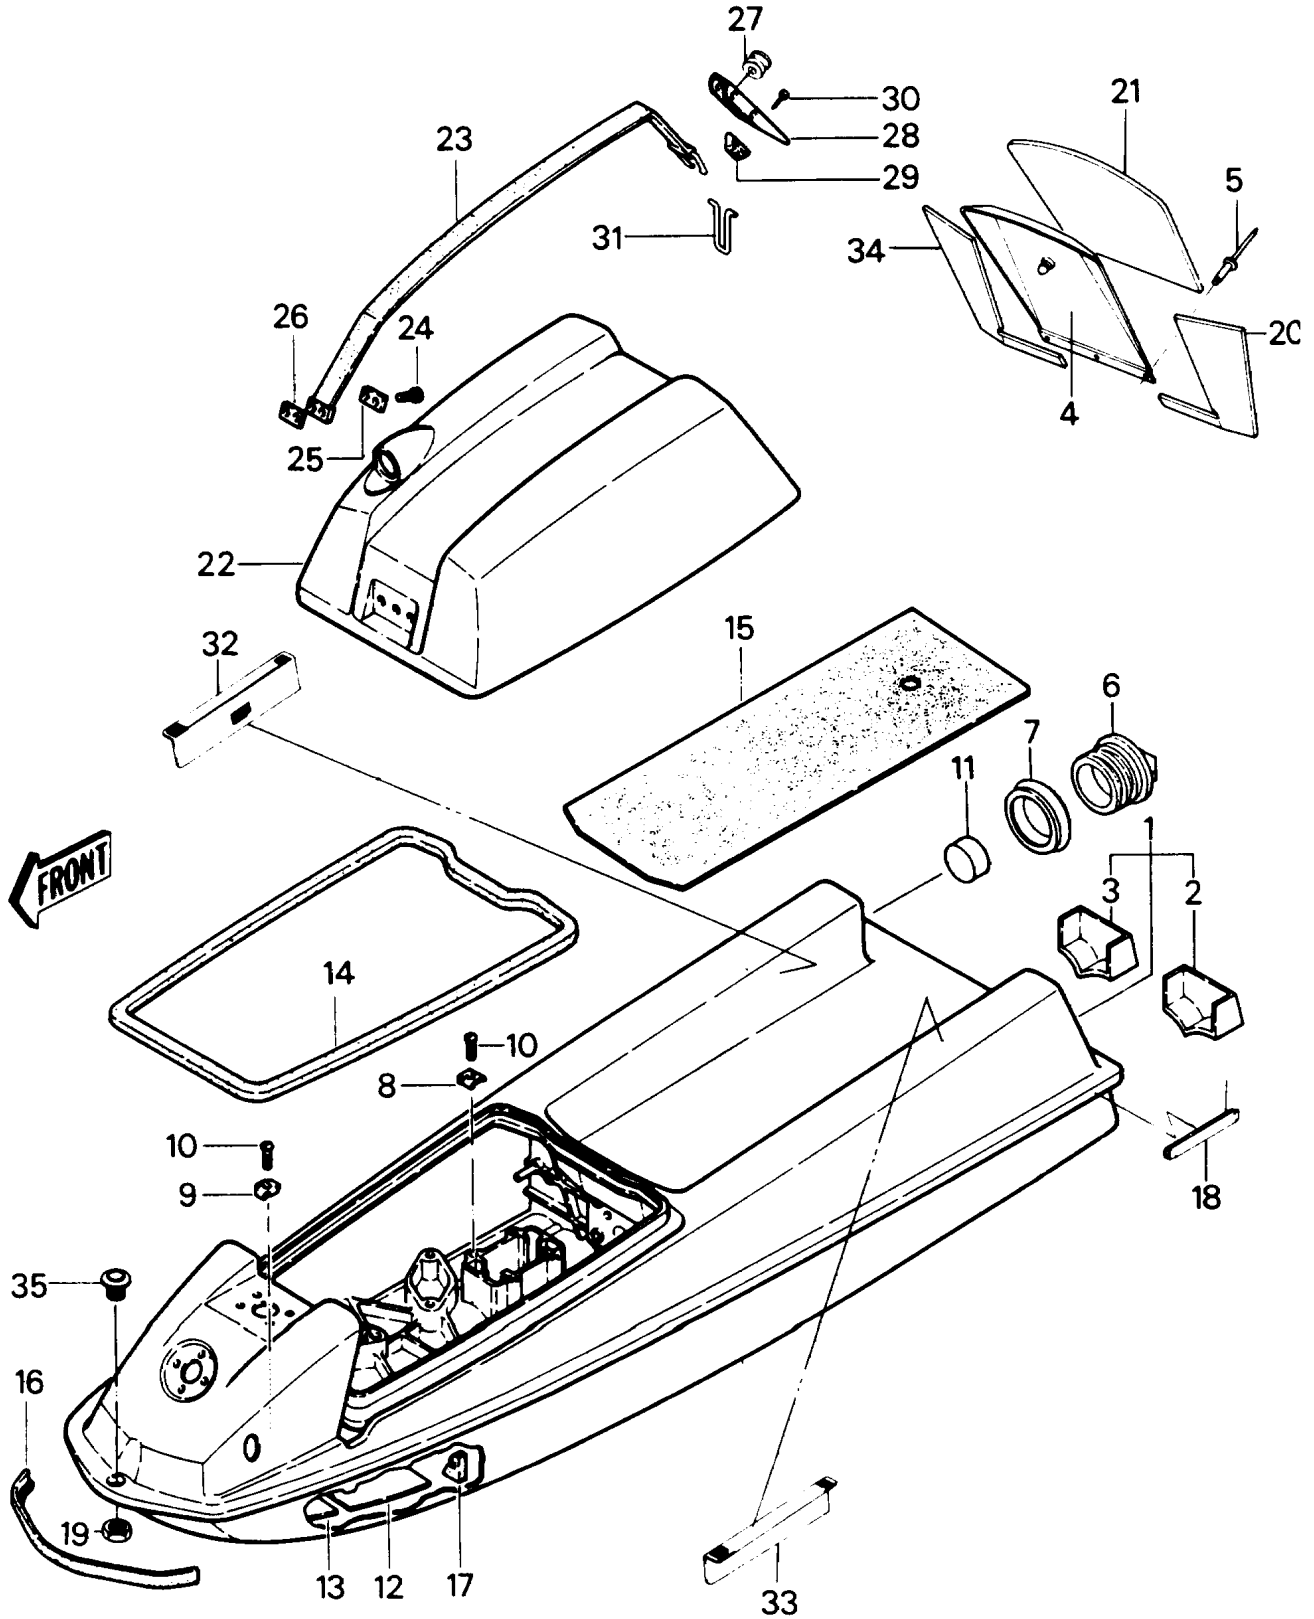

1988 JS440 PARTS DIAGRAM

Hull/Engine Hood(JS440-A11/A12/A13)

1988 JS440 PARTS LIST

Hull/Engine Hood(JS440-A11/A12/A13)

ITEM NAME	PART NUMBER	QUANTITY
SCREW,TAPPING (Ref # 10)	92011-561	9
DAMPER,69X16T (Ref # 11)	92075-3710	1
DAMPER,FUEL TANK (Ref # 12)	92075-521	2
DAMPER,MUFFLER (Ref # 13)	92075-522	2
GASKET,ENGINE HOOD (Ref # 14)	92065-539	1
MAT (Ref # 15)	59131-502	1
BUMPER (Ref # 16)	59201-3691	1
DETENT (Ref # 17)	59346-504	3
GRIP,HULL (Ref # 18)	46075-3701	2
NUT,20MM (Ref # 19)	92015-3721	1
MAT,DASHBOARD,LH (Ref # 20A)	53004-3727	1
MAT,DASHBOARD COVER (Ref # 21A)	53004-3725	1
HOOD-COMP-ENGINE,JET WHITE (Ref # 22)	59456-3001-8C	1
BAND,HOOD (Ref # 23)	92072-501	1
BOLT,6X30 (Ref # 24)	92001-3022	2
WASHER,BAND (Ref # 25)	92022-509	1
BRACKET,PLATE (Ref # 26)	59086-501	1
GROMMET (Ref # 27)	92071-056	1
LEVER (Ref # 28)	13168-3701	1
DETENT (Ref # 29)	59346-503	1
SCREW (Ref # 30)	92011-562	1
HINGE (Ref # 31)	53009-503	1
MAT,DECK FIN,RH (Ref # 32A)	53004-3723	1
MAT,DECK FIN,LH (Ref # 33A)	53004-3724	1
MAT,DASHBOARD,RH (Ref # 34A)	53004-3726	1
BUSHING,L=18 (Ref # 35)	92028-3724	1
HULL-COMP,JET WHITE (Ref # 1)	59426-3725-8C	1
HULL,LH,EXTENSION,JET WHITE (Ref # 2)	59251-3006-8C	1
HULL,RH,EXTENSION,JET WHITE (Ref # 3)	59251-3005-8C	1

1988 JS440 PARTS LIST

Hull/Engine Hood(JS440-A11/A12/A13)

ITEM NAME	PART NUMBER	QUANTITY
COVER,DASHBOARD (Ref # 4)	14025-3706	1
RIVET,4MM (Ref # 5)	92039-3703	3
CAP (Ref # 6A)	11012-3721	1
SEAL-OIL (Ref # 7)	92049-3709	1
HOOK (Ref # 8)	27012-501	7
HOOK (Ref # 9)	27012-502	2