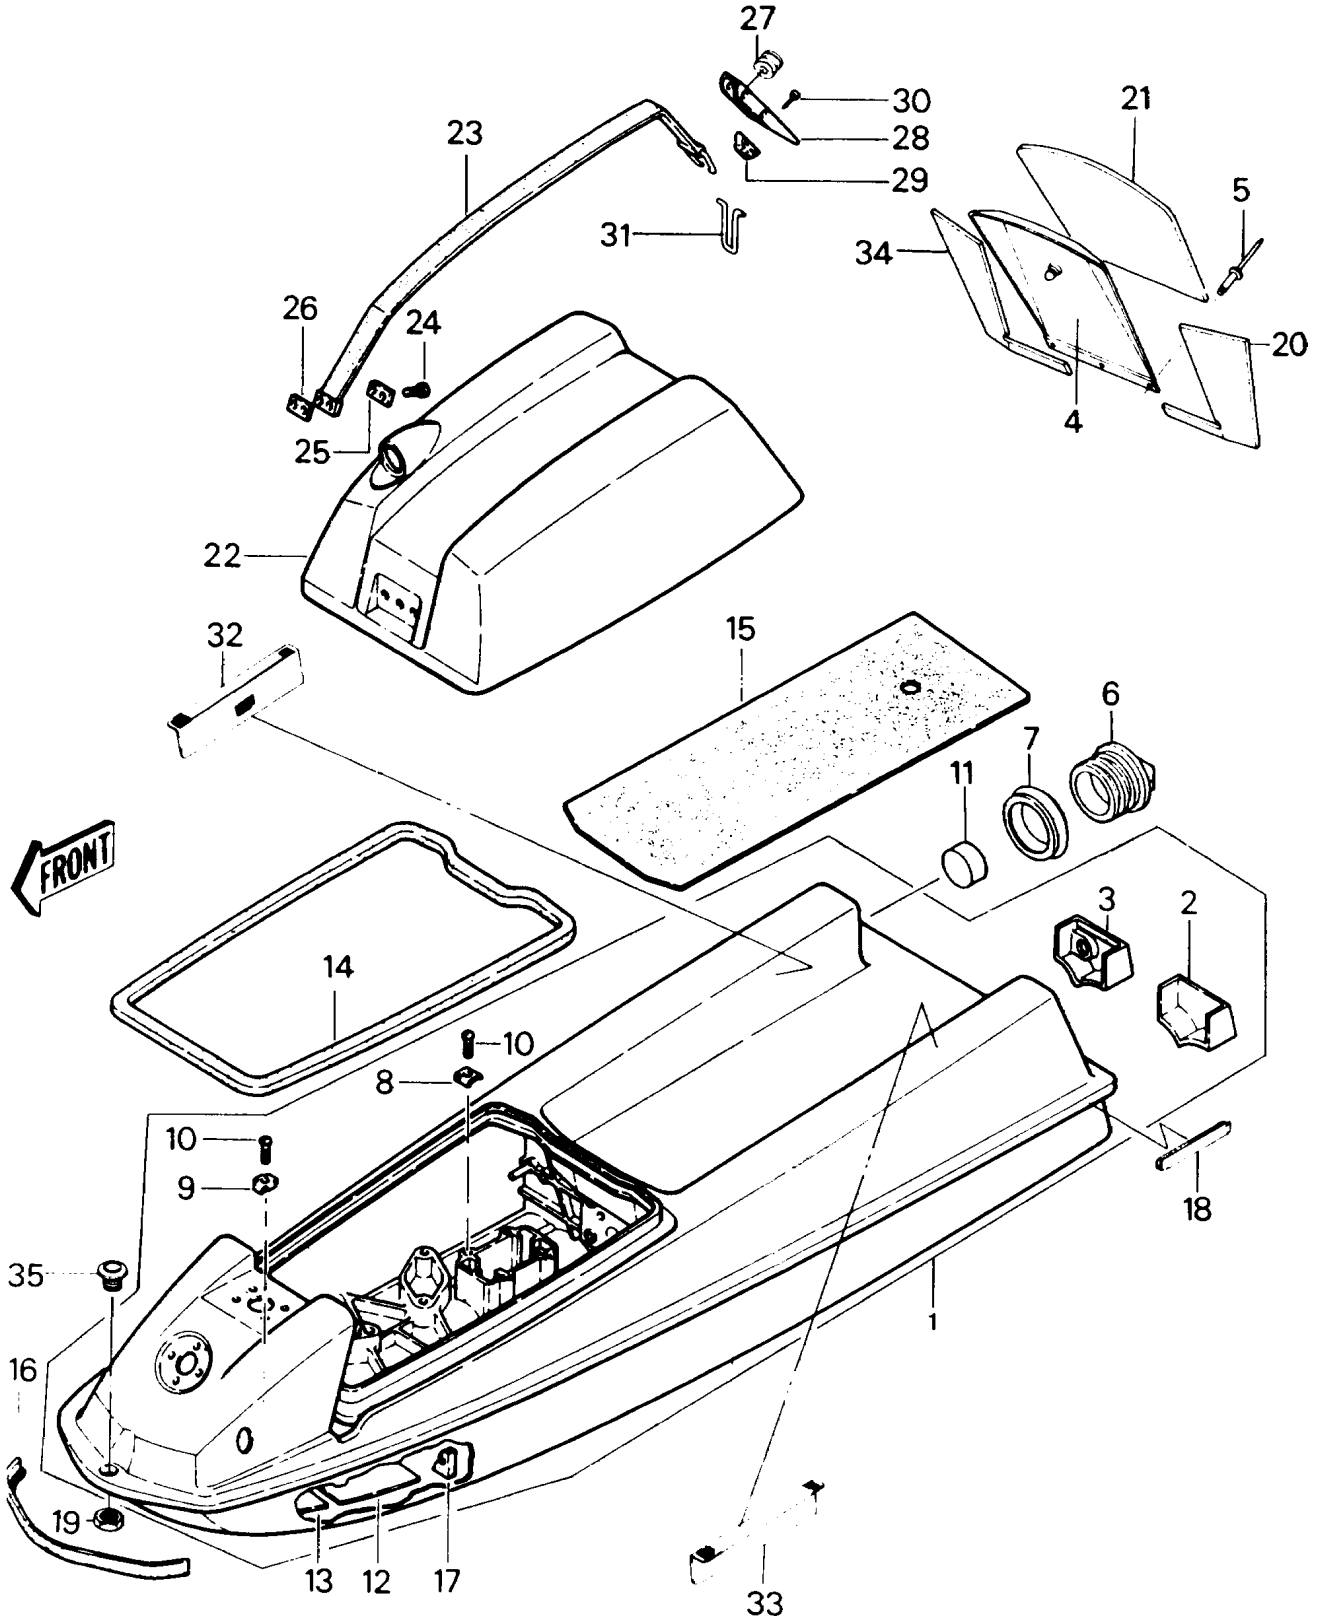

# 1990 JS440 PARTS DIAGRAM

Hull/Engine Hood(JS440-A14)

# 1990 JS440 PARTS LIST

Hull/Engine Hood(JS440-A14)

ITEM NAME	PART NUMBER	QUANTITY
SCREW,TAPPING (Ref # 10)	92011-561	9
DAMPER,69X16T (Ref # 11)	92075-3710	1
DAMPER,FUEL TANK (Ref # 12)	92075-521	2
DAMPER,MUFFLER (Ref # 13)	92075-522	2
GASKET,ENGINE HOOD (Ref # 14)	92065-539	1
MAT (Ref # 15)	59131-502	1
BUMPER (Ref # 16)	59201-3691	1
DETENT (Ref # 17)	59346-504	3
GRIP,HULL (Ref # 18)	46075-3701	2
NUT (Ref # 19)	92015-3779	2
MAT,DASHBOARD,LH (Ref # 20)	53004-3727	1
MAT,DASHBOARD COVER (Ref # 21)	53004-3725	1
HOOD-COMP-ENGINE,JET WHITE (Ref # 22)	59456-3719-8C	1
BAND,HOOD (Ref # 23)	92072-3746	1
BOLT,6X30 (Ref # 24)	92001-3022	2
WASHER,BAND (Ref # 25)	92022-509	1
BRACKET,PLATE (Ref # 26)	59086-501	1
GROMMET (Ref # 27)	92071-056	1
LEVER (Ref # 28)	13168-3701	1
DETENT (Ref # 29)	59346-503	1
SCREW (Ref # 30)	92011-562	1
HINGE (Ref # 31)	53009-503	1
MAT,DECK FIN,RH (Ref # 32)	53004-3723	1
MAT,DECK FIN,LH (Ref # 33)	53004-3724	1
MAT,DASHBOARD,RH (Ref # 34)	53004-3726	1
BUSHING (Ref # 35)	92028-3734	2
HULL-COMP,JET WHITE (Ref # 1)	59426-5509-8C	1
HULL,LH,EXTENSION,JET WHITE (Ref # 2)	59251-3006-8C	1
HULL,RH,EXTENSION,JET WHITE (Ref # 3)	59251-3713-8C	1

# 1990 JS440 PARTS LIST

Hull/Engine Hood(JS440-A14)

ITEM NAME	PART NUMBER	QUANTITY
COVER,DASHBOARD (Ref # 4)	14025-3706	1
RIVET,4MM (Ref # 5)	92039-3703	3
CAP (Ref # 6)	11012-3721	1
SEAL-OIL (Ref # 7)	92049-3709	1
HOOK (Ref # 8)	27012-501	7
HOOK (Ref # 9)	27012-502	2