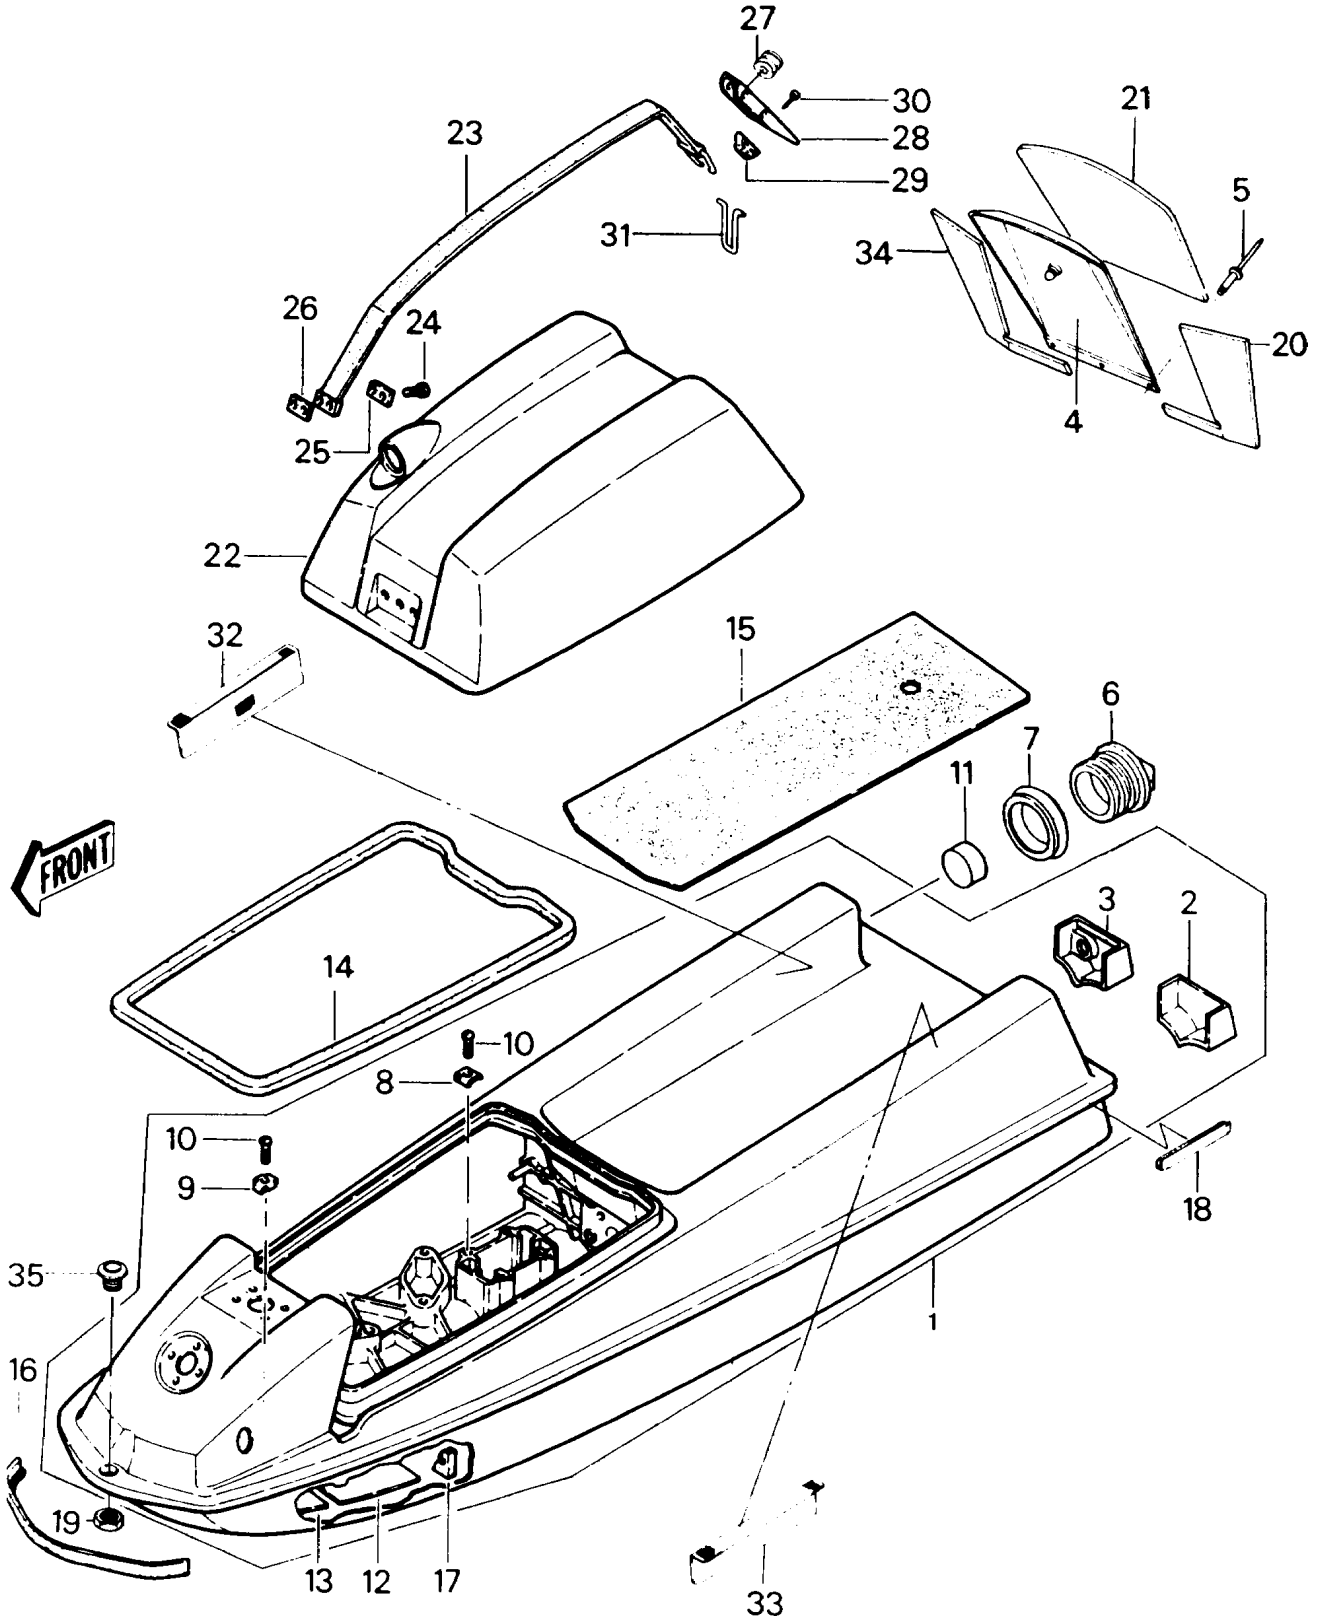

1990 JS440 PARTS DIAGRAM

Hull/Engine Hood(JS440-A14)

1990 JS440 PARTS LIST

Hull/Engine Hood(JS440-A14)

ITEM NAME	PART NUMBER	QUANTITY
SCREW,TAPPING (Ref # 10)	92011-561	9
DAMPER,69X16T (Ref # 11)	92075-3710	1
DAMPER,FUEL TANK (Ref # 12)	92075-521	2
DAMPER,MUFFLER (Ref # 13)	92075-522	2
GASKET,ENGINE HOOD (Ref # 14)	92065-539	1
MAT (Ref # 15)	59131-502	1
BUMPER (Ref # 16)	59201-3691	1
DETENT (Ref # 17)	59346-504	3
GRIP,HULL (Ref # 18)	46075-3701	2
NUT (Ref # 19)	92015-3779	2
MAT,DASHBOARD,LH (Ref # 20)	53004-3727	1
MAT,DASHBOARD COVER (Ref # 21)	53004-3725	1
HOOD-COMP-ENGINE,JET WHITE (Ref # 22)	59456-3719-8C	1
BAND,HOOD (Ref # 23)	92072-3746	1
BOLT,6X30 (Ref # 24)	92001-3022	2
WASHER,BAND (Ref # 25)	92022-509	1
BRACKET,PLATE (Ref # 26)	59086-501	1
GROMMET (Ref # 27)	92071-056	1
LEVER (Ref # 28)	13168-3701	1
DETENT (Ref # 29)	59346-503	1
SCREW (Ref # 30)	92011-562	1
HINGE (Ref # 31)	53009-503	1
MAT,DECK FIN,RH (Ref # 32)	53004-3723	1
MAT,DECK FIN,LH (Ref # 33)	53004-3724	1
MAT,DASHBOARD,RH (Ref # 34)	53004-3726	1
BUSHING (Ref # 35)	92028-3734	2
HULL-COMP,JET WHITE (Ref # 1)	59426-5509-8C	1
HULL,LH,EXTENSION,JET WHITE (Ref # 2)	59251-3006-8C	1
HULL,RH,EXTENSION,JET WHITE (Ref # 3)	59251-3713-8C	1

1990 JS440 PARTS LIST

Hull/Engine Hood(JS440-A14)

ITEM NAME	PART NUMBER	QUANTITY
COVER,DASHBOARD (Ref # 4)	14025-3706	1
RIVET,4MM (Ref # 5)	92039-3703	3
CAP (Ref # 6)	11012-3721	1
SEAL-OIL (Ref # 7)	92049-3709	1
HOOK (Ref # 8)	27012-501	7
HOOK (Ref # 9)	27012-502	2