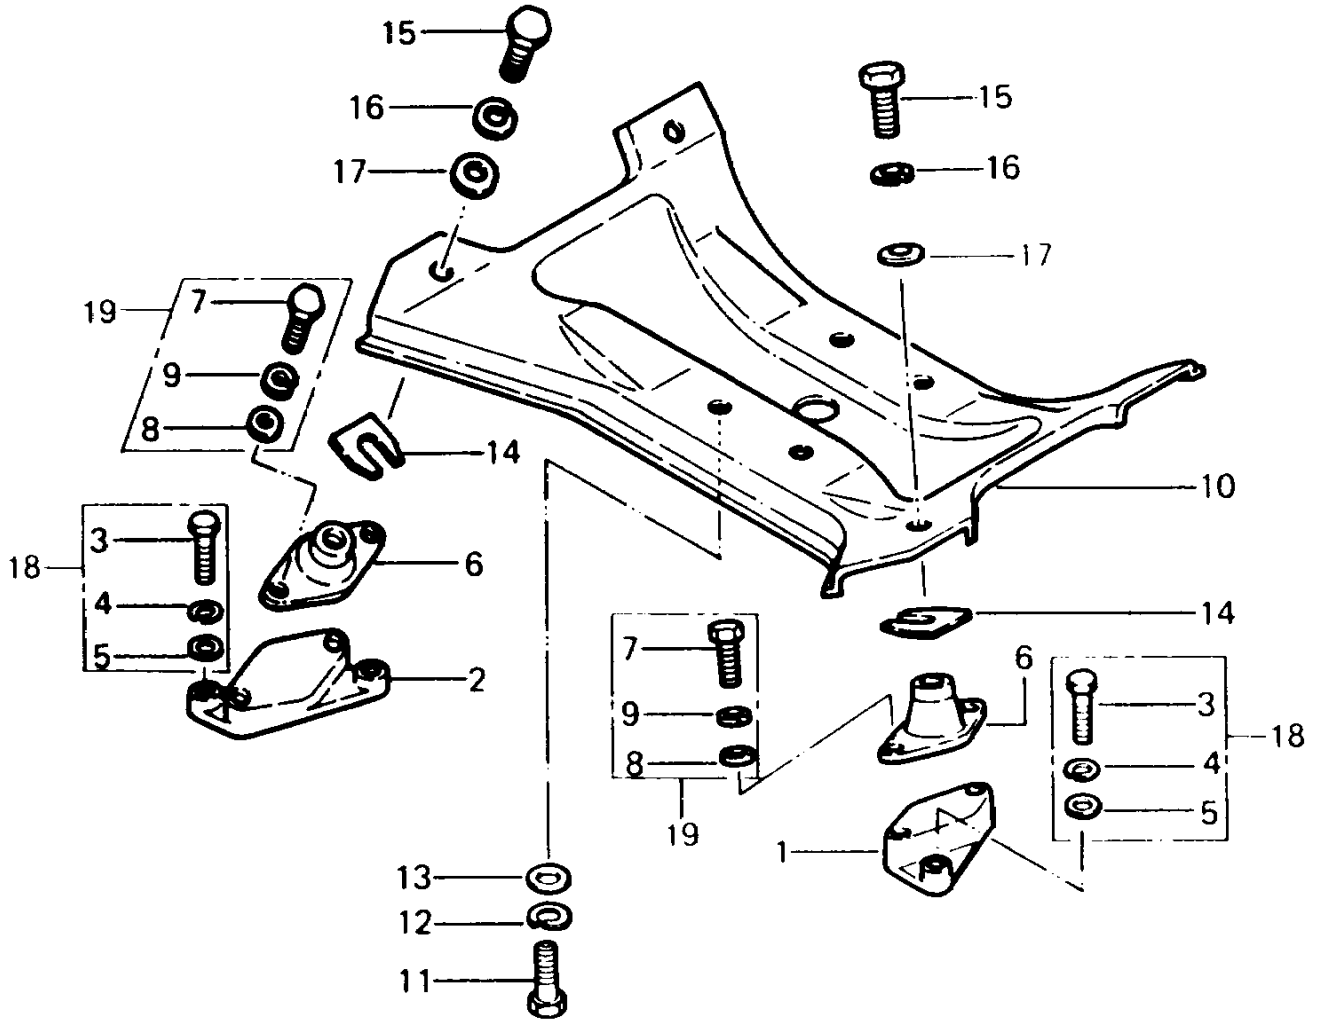

1987 JS440 PARTS DIAGRAM

ENGINE MOUNT

1987 JS440 PARTS LIST

ENGINE MOUNT

ITEM NAME	PART NUMBER	QUANTITY
MOUNT-ENGINE (Ref # 10)	59181-509-9G	1
BOLT,1/2"X31 (Ref # 11)	92003-533	4
WASHER-SPRING,14MM (Ref # 12)	461S1400	4
WASHER-PLAIN,14MM (Ref # 13)	411S1400	4
SHIM,T=0.5MM (Ref # 14A)	92025-3702	AR
SHIM,T=1.0MM (Ref # 14B)	92025-3703	AR
SHIM,T=1.5MM (Ref # 14C)	92025-3704	AR
SHIM,T=0.3MM (Ref # 14)	92025-3701	AR
BOLT,10X25 (Ref # 15)	110R1025	4
WASHER-SPRING,10MM (Ref # 16)	461S1000	4
WASHER,32X10.5X4 (Ref # 17)	92022-3023	4
BRACKET,ENGINE MOUNT (Ref # 1)	59016-532	2
BRACKET,ENGINE MOUNT (Ref # 2)	59016-533	2
BOLT,8X20 (Ref # 3)	110R0820	8
WASHER-SPRING,8MM (Ref # 4)	461S0800	8
WASHER-PLAIN,8MM (Ref # 5)	411S0800	8
DAMPER,ENGINE (Ref # 6)	92075-3006	4
BOLT,8X20 (Ref # 7)	110R0820	8
WASHER-PLAIN,8MM (Ref # 8)	411S0800	8
WASHER-SPRING,8MM (Ref # 9)	461S0800	8