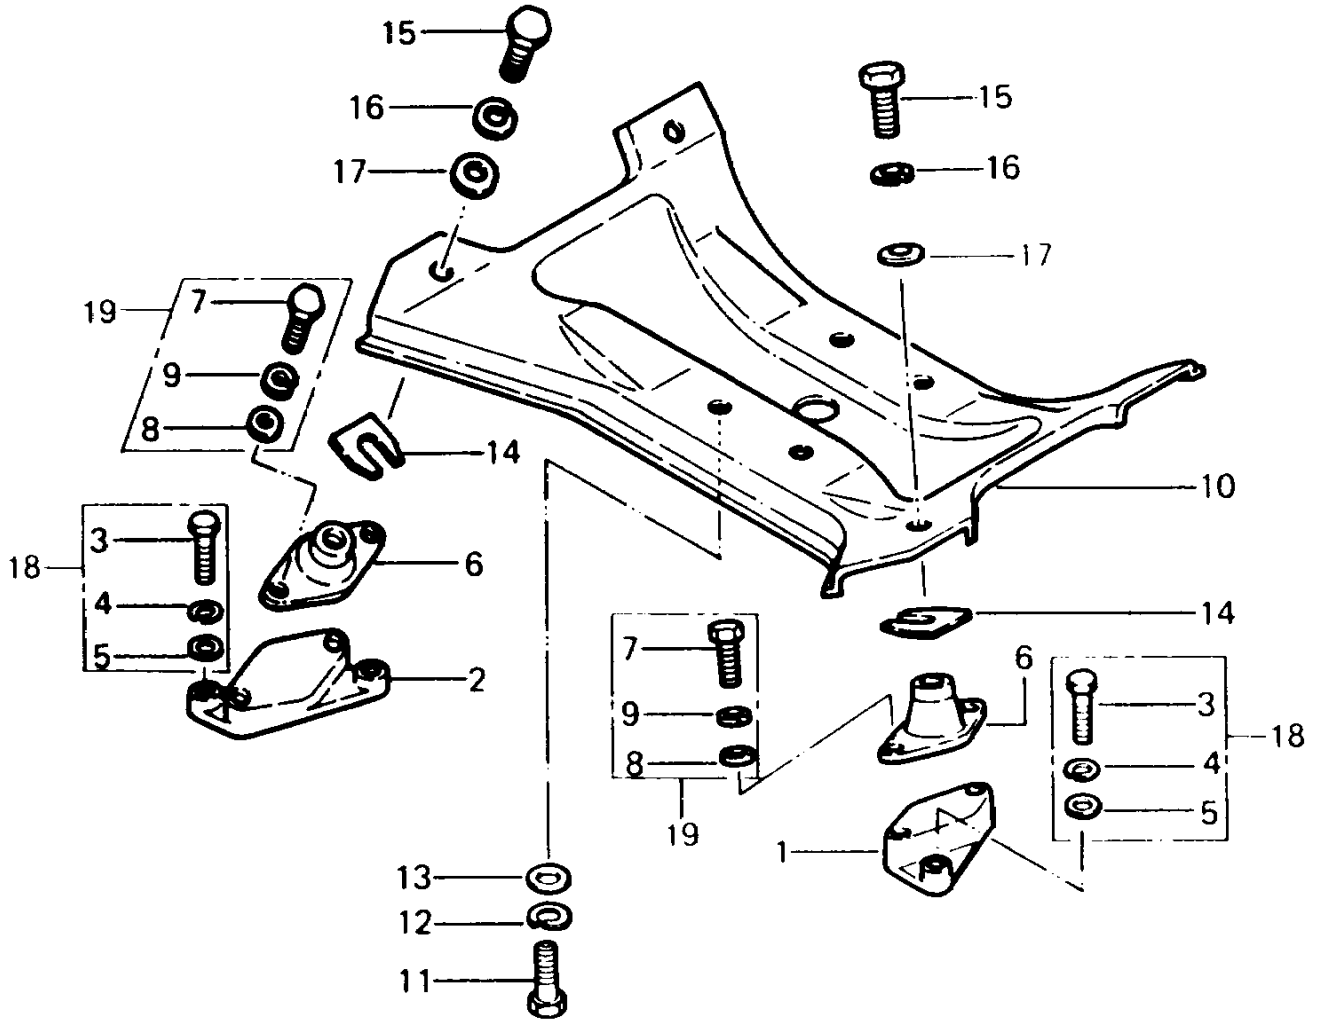

1988 JS440 PARTS DIAGRAM

ENGINE MOUNT

1988 JS440 PARTS LIST

ENGINE MOUNT

ITEM NAME	PART NUMBER	QUANTITY
MOUNT-ENGINE (Ref # 10)	59181-509-9G	1
BOLT,1/2"X31 (Ref # 11)	92003-533	4
WASHER-SPRING,14MM (Ref # 12)	461S1400	4
WASHER-PLAIN,14MM (Ref # 13)	411S1400	4
SHIM,T=0.5MM (Ref # 14A)	92025-3702	AR
SHIM,T=1.0MM (Ref # 14B)	92025-3703	AR
SHIM,T=1.5MM (Ref # 14C)	92025-3704	AR
SHIM,T=0.3MM (Ref # 14)	92025-3701	AR
BOLT,10X25 (Ref # 15)	110R1025	4
WASHER-SPRING,10MM (Ref # 16)	461S1000	4
WASHER,32X10.5X4 (Ref # 17)	92022-3023	4
BOLT-WSP-SMALL,8X20 (Ref # 18)	155R0820	8
BOLT,8X20 (Ref # 19)	92150-3713	8
BRACKET,ENGINE MOUNT (Ref # 1)	59016-532	2
BRACKET,ENGINE MOUNT (Ref # 2)	59016-533	2
DAMPER,ENGINE (Ref # 6)	92075-3006	4