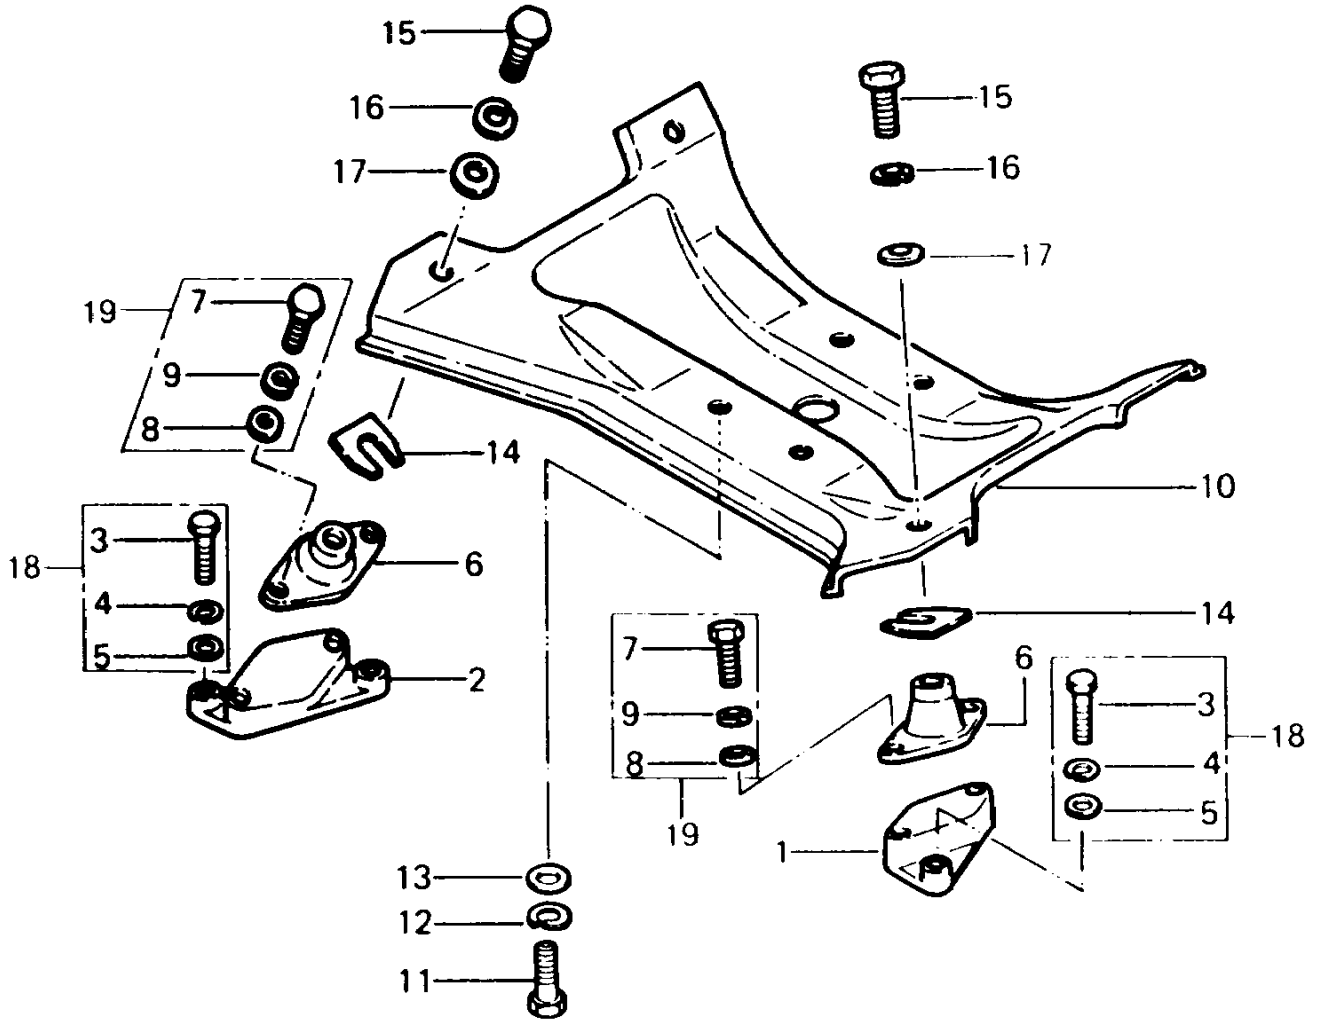

1990 JS440 PARTS DIAGRAM

ENGINE MOUNT

1990 JS440 PARTS LIST

ENGINE MOUNT

ITEM NAME	PART NUMBER	QUANTITY
MOUNT-ENGINE (Ref # 10)	59181-509-9G	1
BOLT,1/2"X31 (Ref # 11)	92003-533	4
WASHER-SPRING,14MM (Ref # 12)	461S1400	4
WASHER-PLAIN,14MM (Ref # 13)	411S1400	4
SHIM,T=0.5MM (Ref # 14A)	92025-3702	AR
SHIM,T=1.0MM (Ref # 14B)	92025-3703	AR
SHIM,T=1.5MM (Ref # 14C)	92025-3704	AR
SHIM,T=0.3MM (Ref # 14)	92025-3701	AR
BOLT,10X25 (Ref # 15)	110R1025	4
WASHER-SPRING,10MM (Ref # 16)	461S1000	4
WASHER,32X10.5X4 (Ref # 17)	92022-3023	4
BOLT-WSP-SMALL,8X20 (Ref # 18)	155R0820	8
BOLT,8X20 (Ref # 19)	92150-3713	8
BRACKET,ENGINE MOUNT (Ref # 1)	59016-532	2
BRACKET,ENGINE MOUNT (Ref # 2)	59016-533	2
DAMPER,ENGINE (Ref # 6)	92075-3006	4