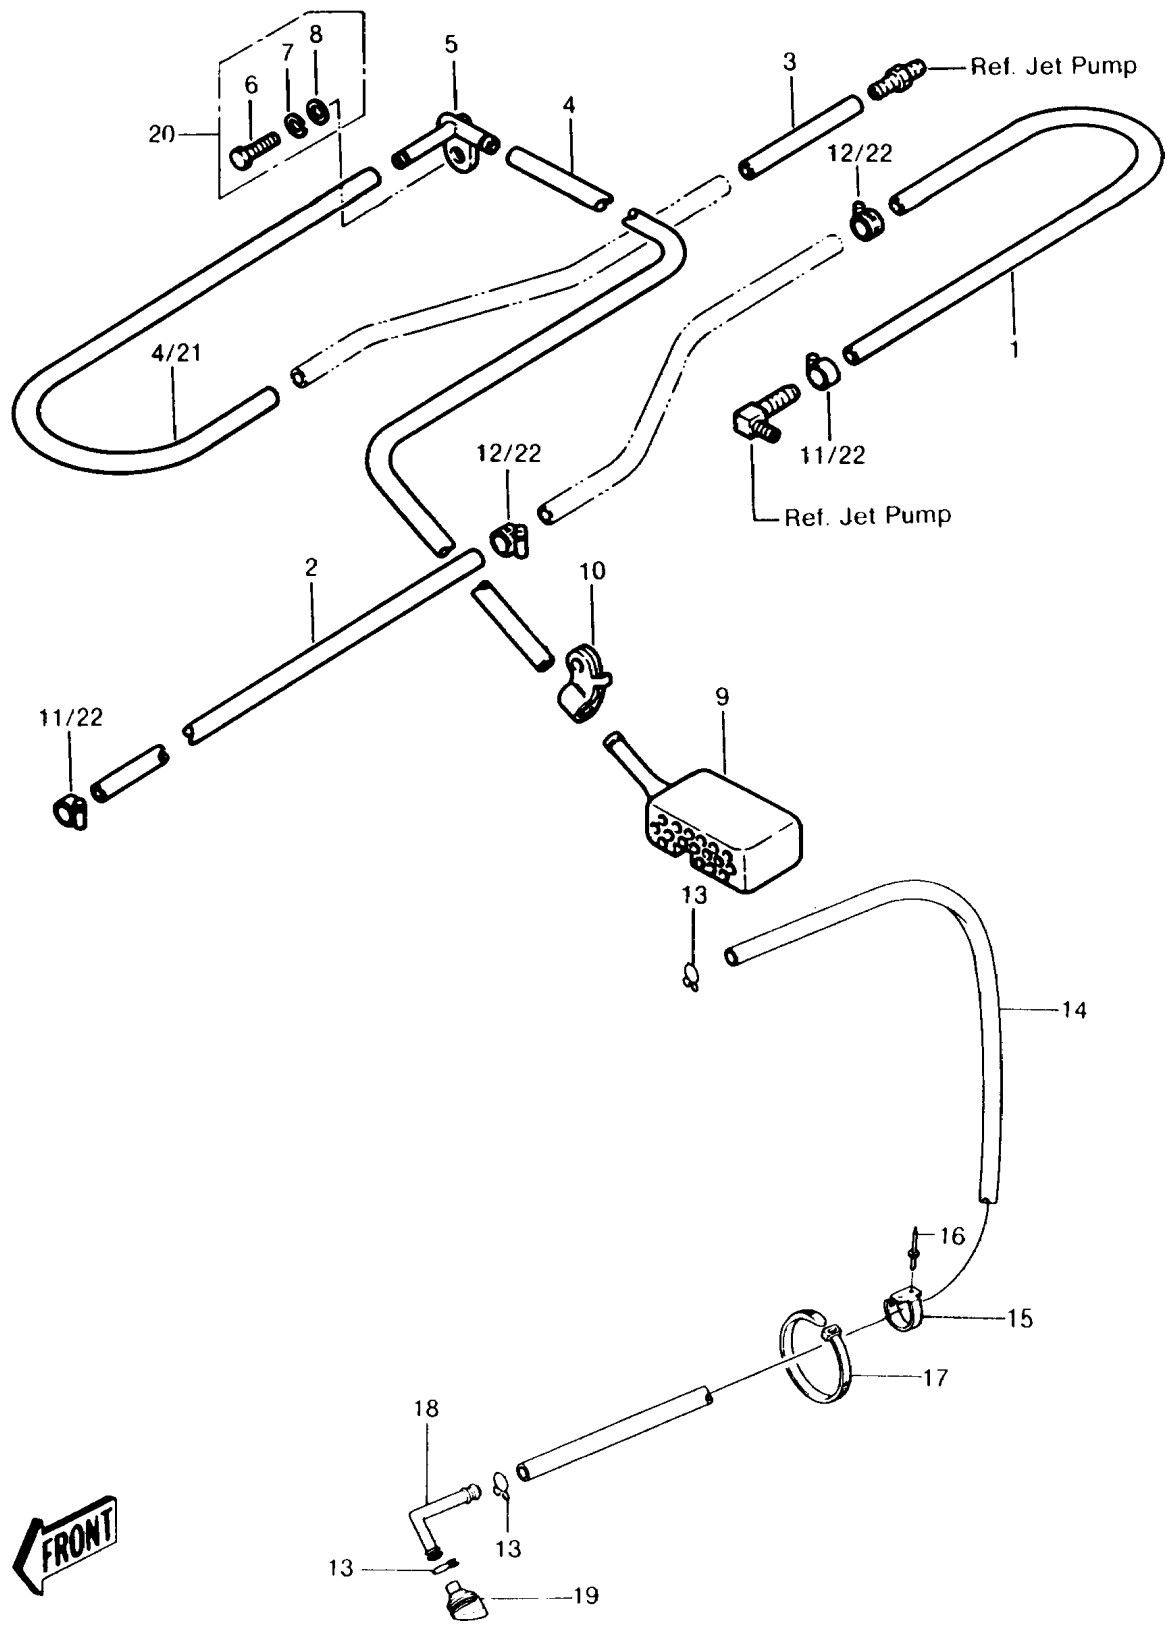

1987 JS440 PARTS DIAGRAM

COOLING/BILGE

1987 JS440 PARTS LIST

COOLING/BILGE

ITEM NAME	PART NUMBER	QUANTITY
CLAMP (Ref # 10)	92037-537	1
CLAMP (Ref # 11)	92037-504	2
CLAMP (Ref # 12)	92037-504	2
TUBE,9X360 (Ref # 1)	92059-503	1
TUBE,9X280 (Ref # 2)	92059-535	1
TUBE,9X90 (Ref # 3)	92059-557	1
TUBE,9X280 (Ref # 4)	92059-535	2
BREATHER,BILGE (Ref # 5)	14069-3001	1
BOLT,8X25 (Ref # 6)	110R0825	1
WASHER-SPRING,8MM (Ref # 7)	461S0800	1
WASHER,PLAIN (Ref # 8)	92022-3026	1
FILTER,BILGE (Ref # 9)	59236-504	1