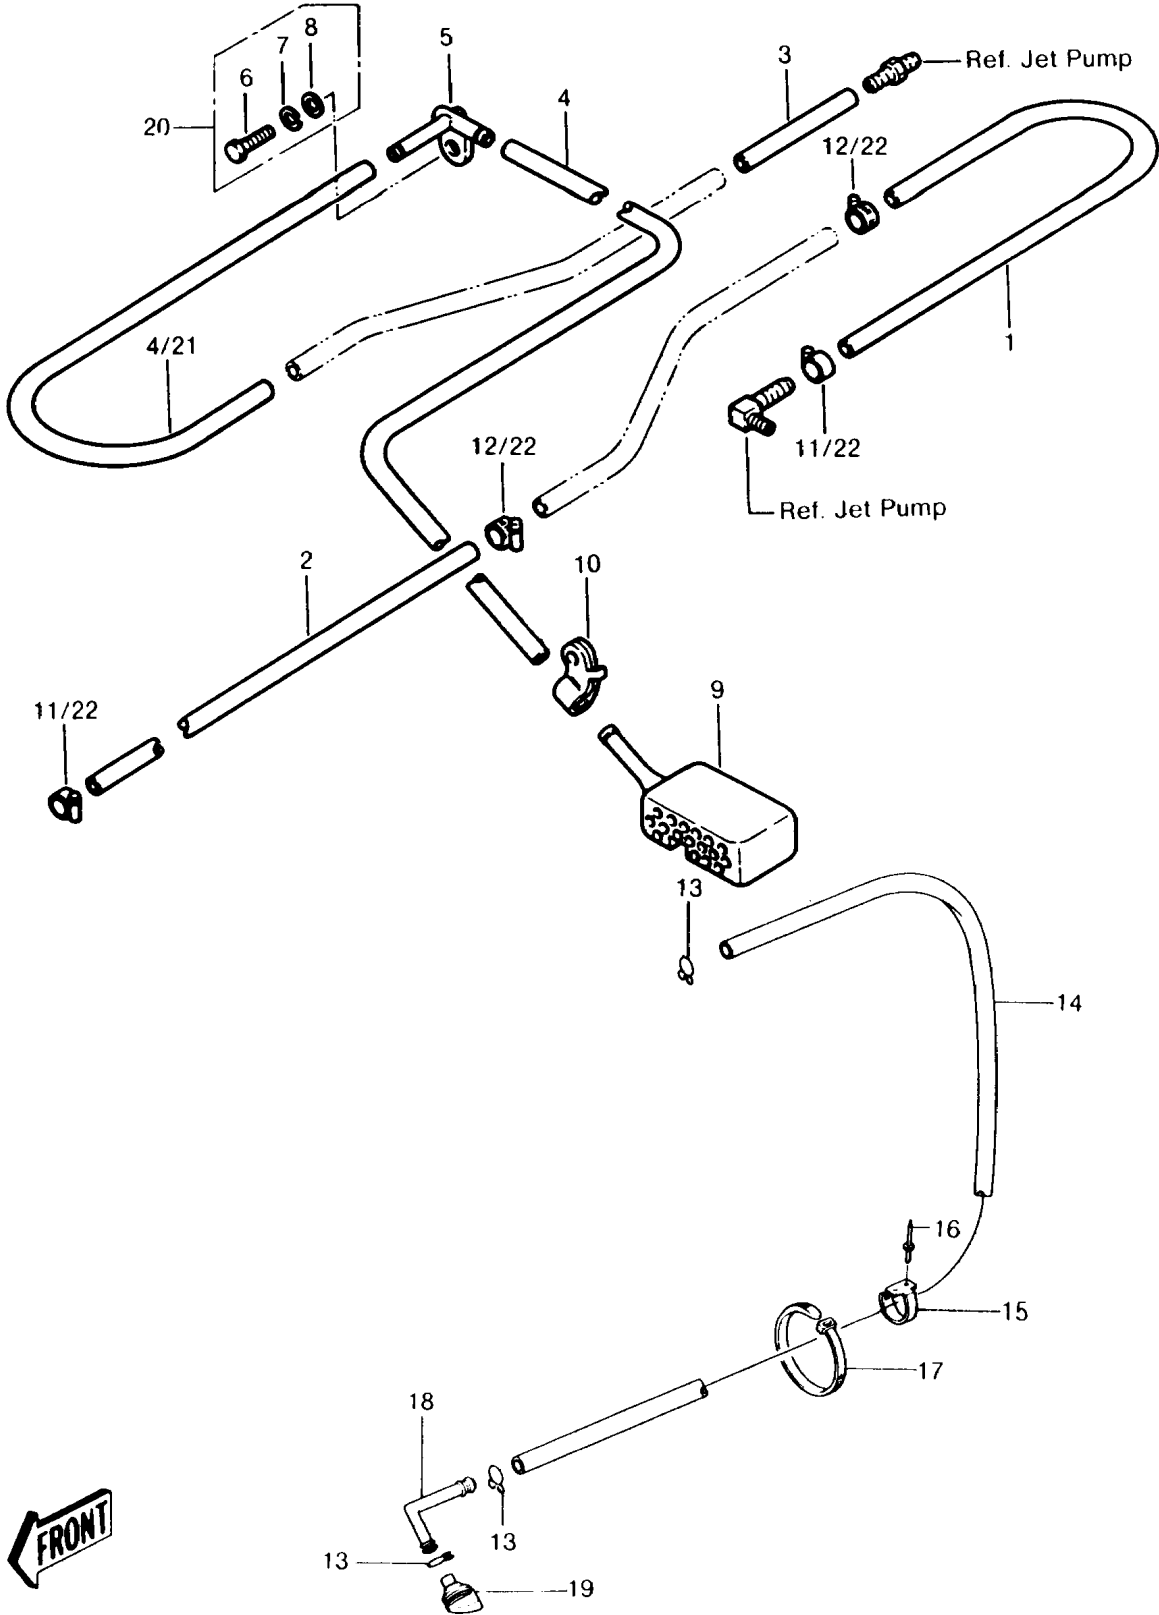

1988 JS440 PARTS DIAGRAM

COOLING/BILGE

1988 JS440 PARTS LIST

COOLING/BILGE

ITEM NAME	PART NUMBER	QUANTITY
CLAMP (Ref # 10)	92037-537	1
CLAMP (Ref # 11)	92037-504	2
CLAMP (Ref # 12)	92037-504	2
BOLT-WSP-SMALL,8X25 (Ref # 20)	155R0825	1
TUBE,9X360 (Ref # 1)	92059-503	1
TUBE,9X280 (Ref # 2)	92059-535	1
TUBE,9X90 (Ref # 3)	92059-557	1
TUBE,9X280 (Ref # 4)	92059-535	2
BREATHER,BILGE (Ref # 5)	14069-3001	1
FILTER,BILGE (Ref # 9)	59236-504	1