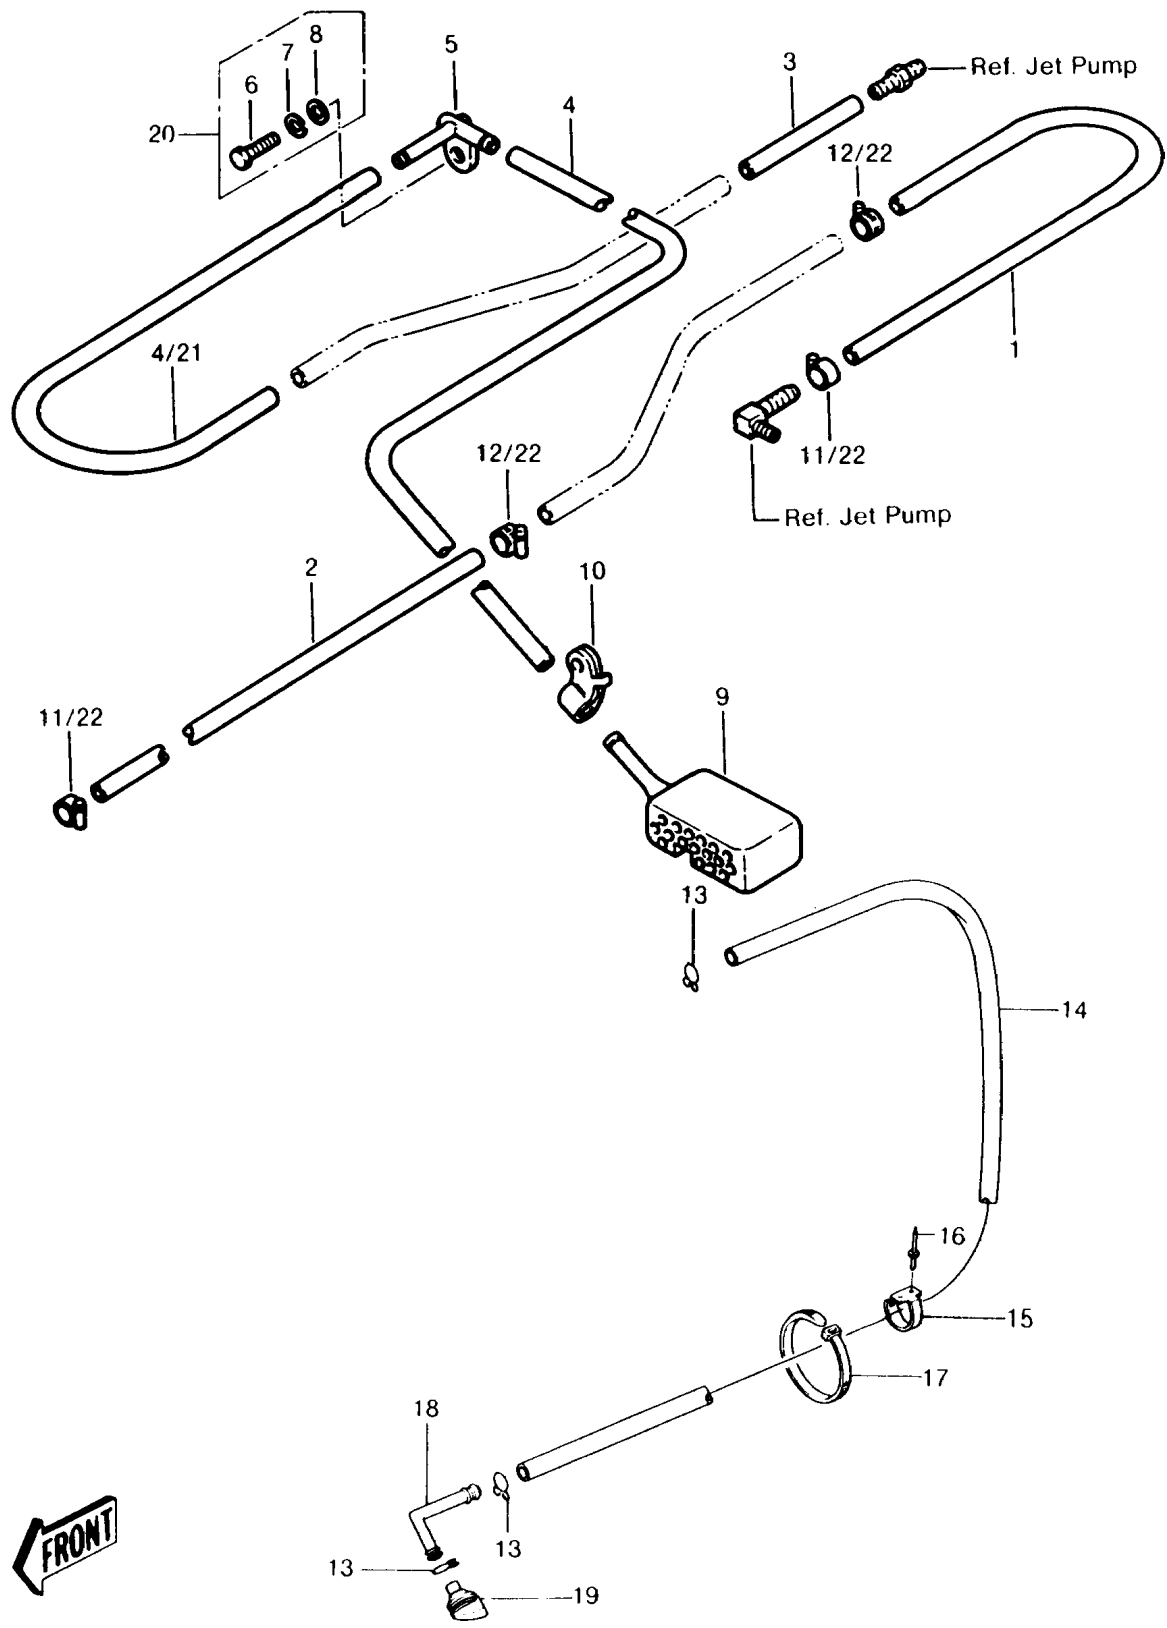

1988 JS440 PARTS DIAGRAM

COOLING/BILGE

1988 JS440 PARTS LIST

COOLING/BILGE

ITEM NAME	PART NUMBER	QUANTITY
CLAMP (Ref # 10)	92037-537	1
CLAMP (Ref # 11)	92037-504	2
CLAMP (Ref # 12)	92037-504	2
BOLT-WSP-SMALL,8X25 (Ref # 20)	155R0825	1
TUBE,9X360 (Ref # 1)	92059-503	1
TUBE,9X280 (Ref # 2)	92059-535	1
TUBE,9X90 (Ref # 3)	92059-557	1
TUBE,9X280 (Ref # 4)	92059-535	2
BREATHER,BILGE (Ref # 5)	14069-3001	1
FILTER,BILGE (Ref # 9)	59236-504	1