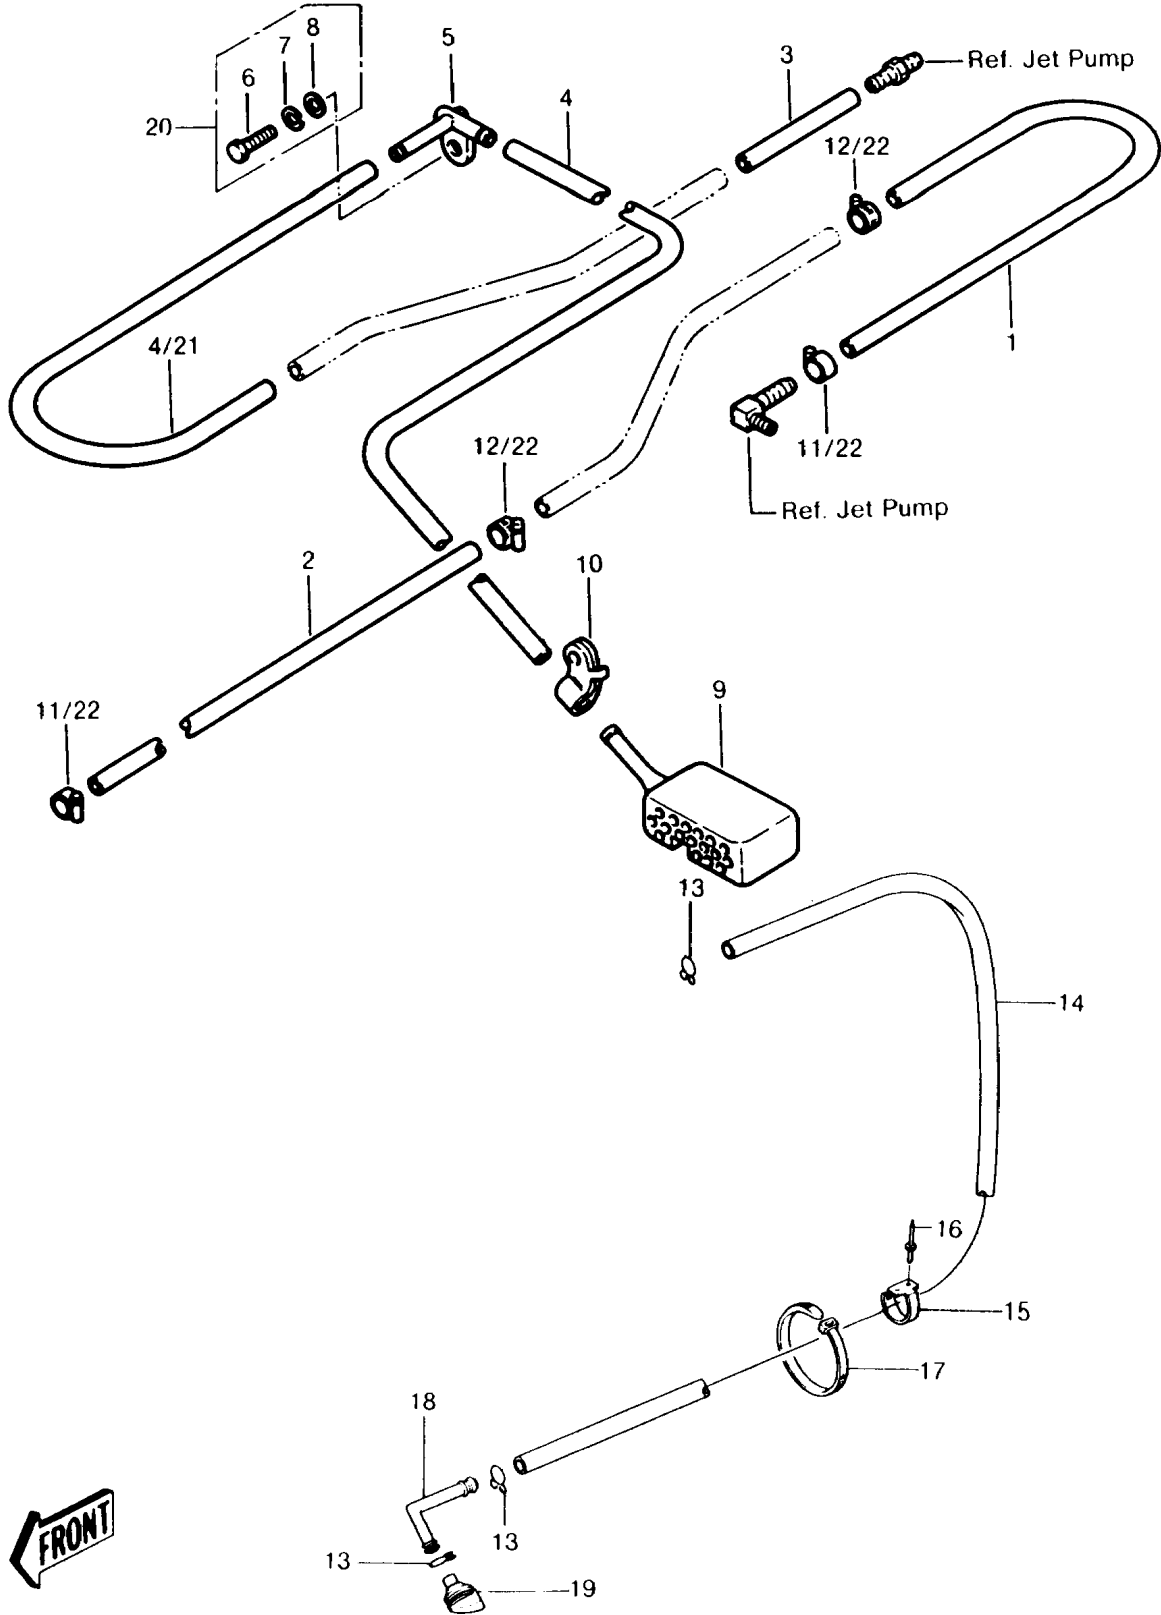

# 1990 JS440 PARTS DIAGRAM

COOLING/BILGE

# 1990 JS440 PARTS LIST

## COOLING/BILGE

ITEM NAME	PART NUMBER	QUANTITY
CLAMP (Ref # 10A)	92170-3704	1
CLAMP,11MM (Ref # 13)	92037-3723	3
TUBE,5.8X10.8X650 (Ref # 14)	92059-3759	1
CLAMP,TUBE (Ref # 15)	92037-3005	2
RIVET (Ref # 16)	92039-3702	4
BAND,L=149 (Ref # 17)	92072-031	2
JOINT (Ref # 18)	59071-3706	1
GROMMET (Ref # 19)	92071-3732	1
BOLT-WSP-SMALL,8X25 (Ref # 20)	155R0825	1
TUBE (Ref # 21)	92190-3713	1
CLAMP (Ref # 22)	92170-3718	4
TUBE,9X360 (Ref # 1)	92059-503	1
TUBE,9X280 (Ref # 2)	92059-535	1
TUBE,HULL-PUMP (Ref # 3A)	92190-3711	1
TUBE,15.5X21.5X490 (Ref # 4A)	92059-3889	1
BREATHER,BILGE (Ref # 5A)	14069-3705	1
FILTER,BILGE (Ref # 9A)	14043-3703	1