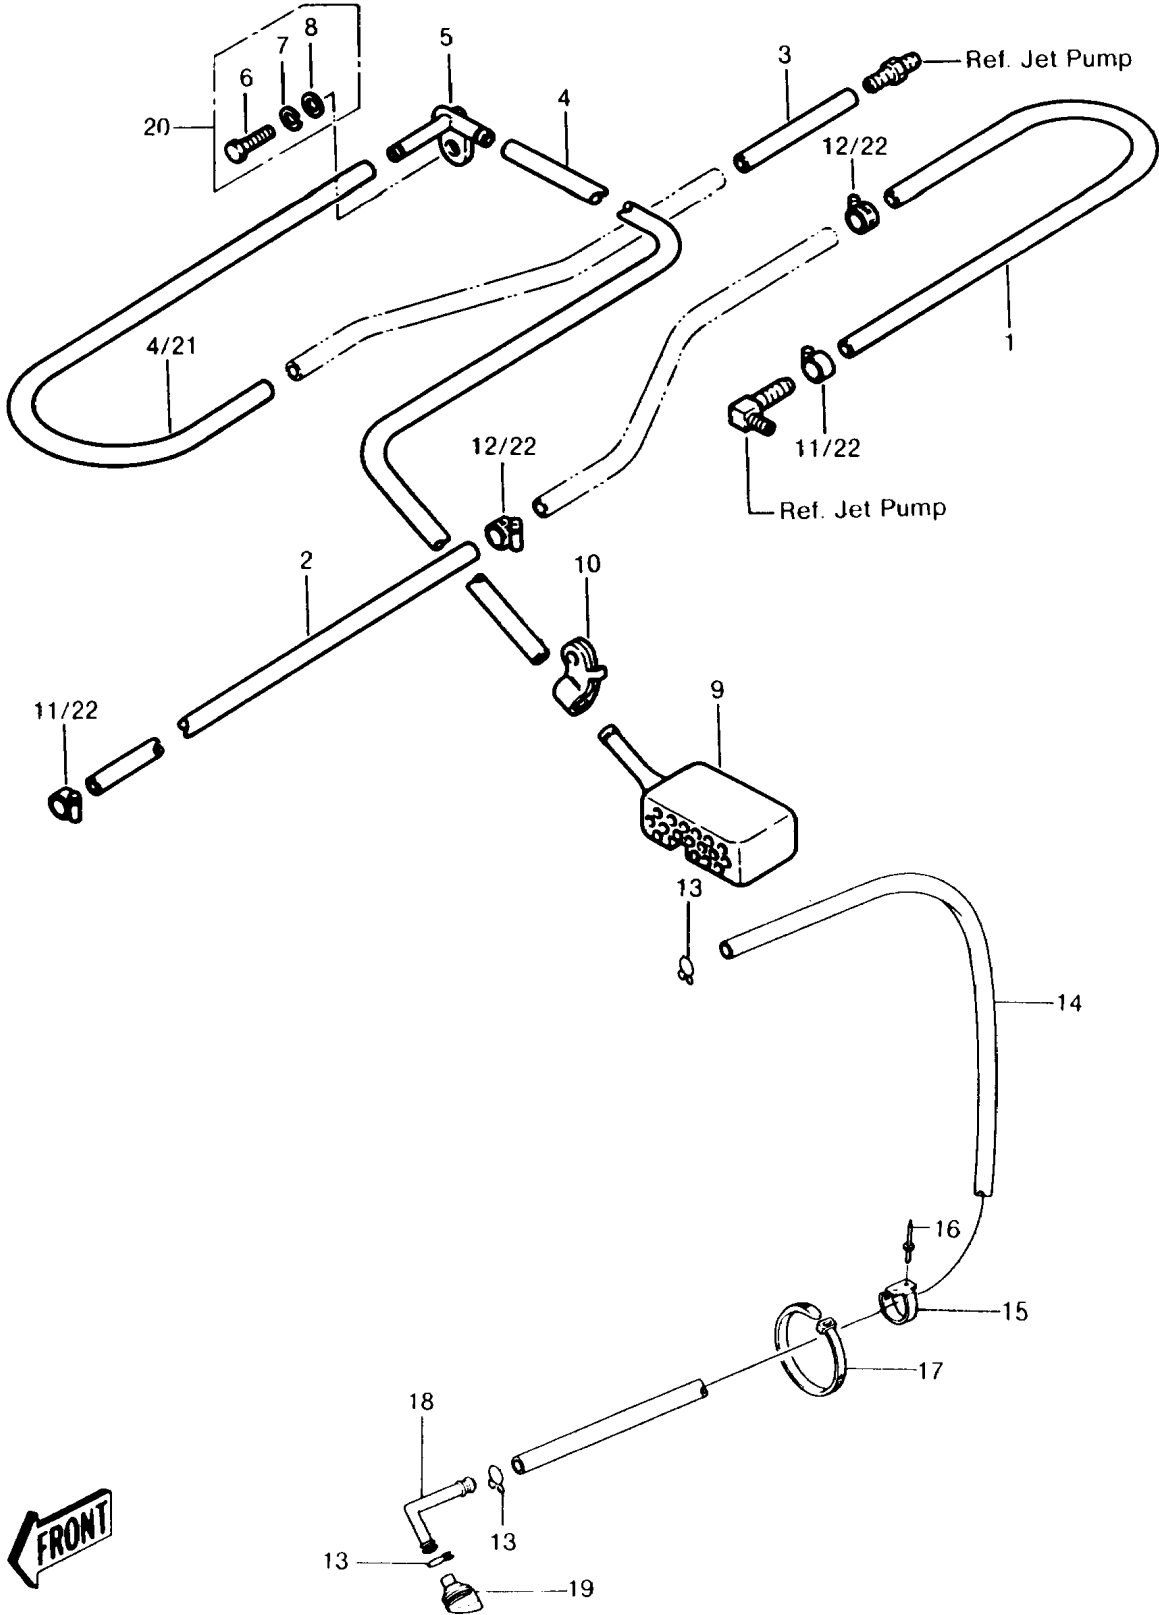

1990 JS440 PARTS DIAGRAM

COOLING/BILGE

1990 JS440 PARTS LIST

COOLING/BILGE

ITEM NAME	PART NUMBER	QUANTITY
CLAMP (Ref # 10A)	92170-3704	1
CLAMP,11MM (Ref # 13)	92037-3723	3
TUBE,5.8X10.8X650 (Ref # 14)	92059-3759	1
CLAMP,TUBE (Ref # 15)	92037-3005	2
RIVET (Ref # 16)	92039-3702	4
BAND,L=149 (Ref # 17)	92072-031	2
JOINT (Ref # 18)	59071-3706	1
GROMMET (Ref # 19)	92071-3732	1
BOLT-WSP-SMALL,8X25 (Ref # 20)	155R0825	1
TUBE (Ref # 21)	92190-3713	1
CLAMP (Ref # 22)	92170-3718	4
TUBE,9X360 (Ref # 1)	92059-503	1
TUBE,9X280 (Ref # 2)	92059-535	1
TUBE,HULL-PUMP (Ref # 3A)	92190-3711	1
TUBE,15.5X21.5X490 (Ref # 4A)	92059-3889	1
BREATHER,BILGE (Ref # 5A)	14069-3705	1
FILTER,BILGE (Ref # 9A)	14043-3703	1