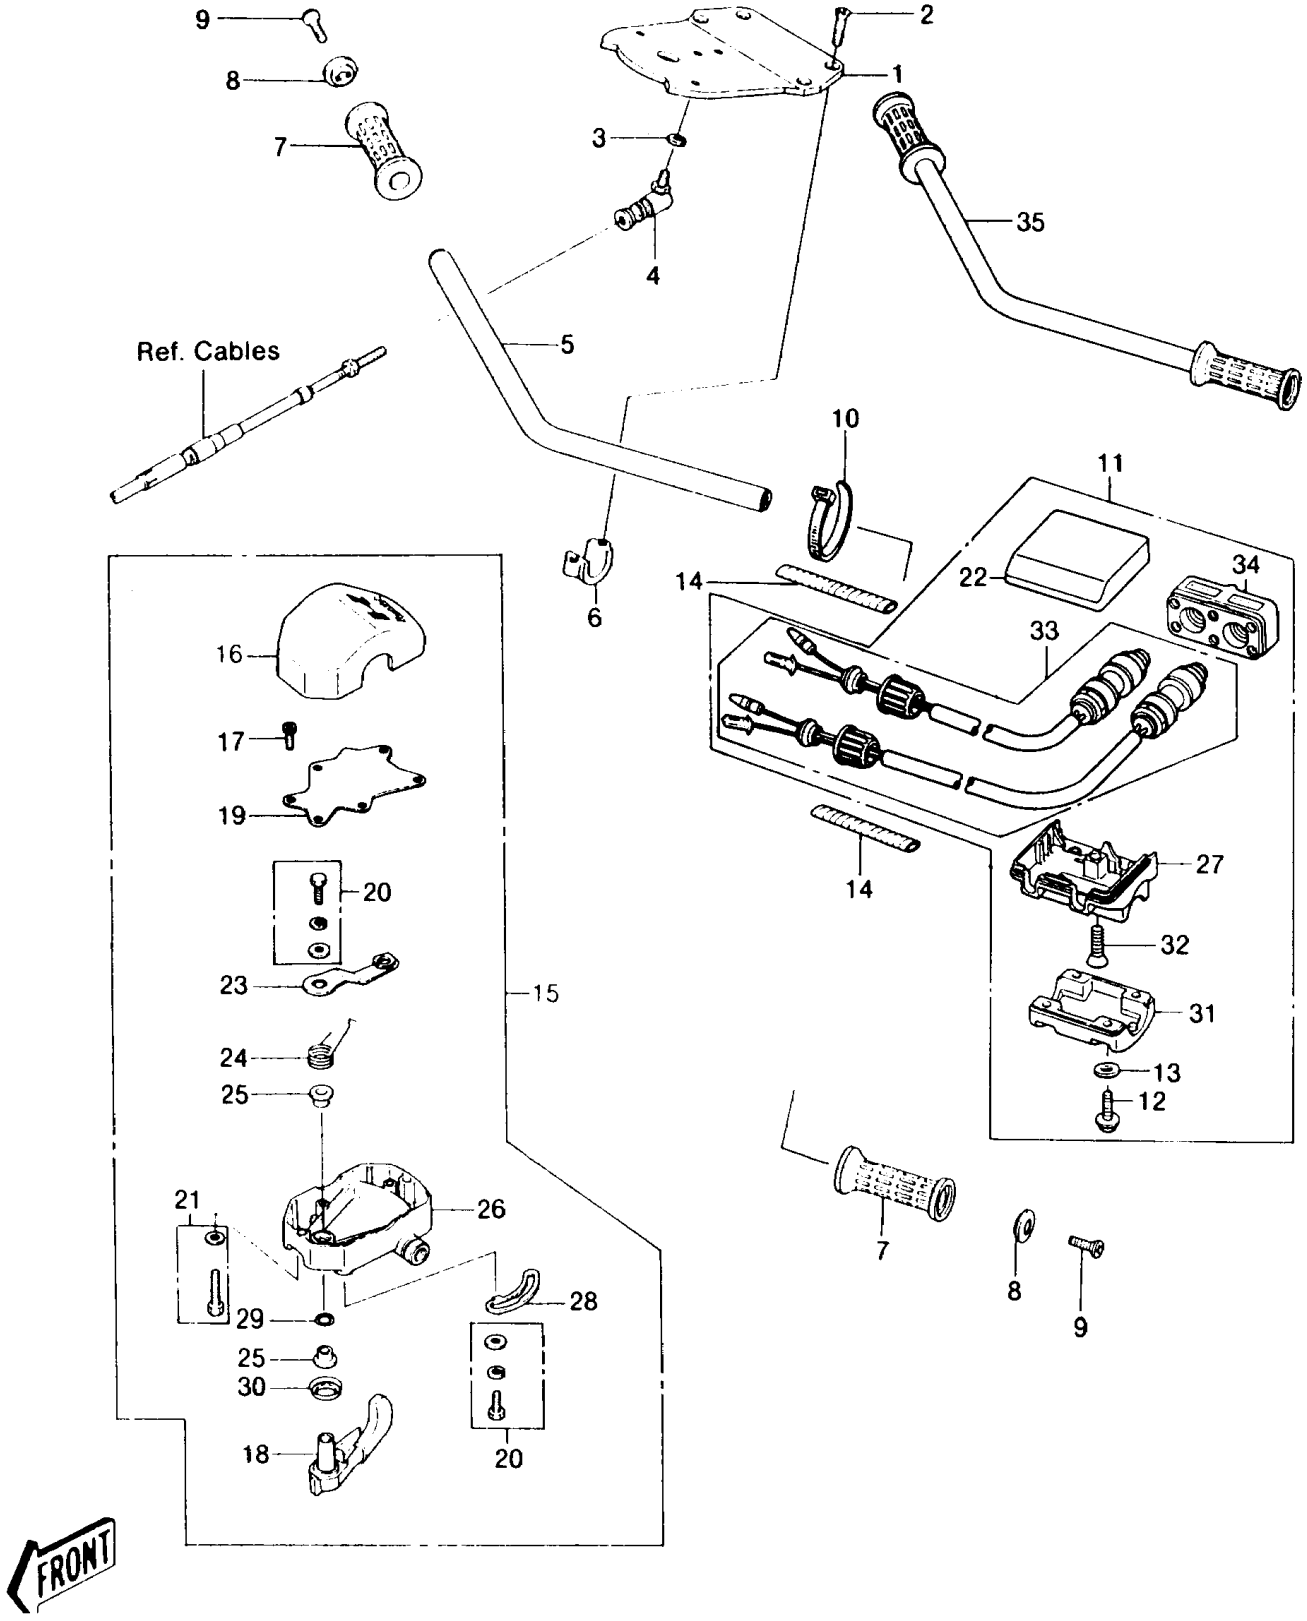

# 1987 JS440 PARTS DIAGRAM

# 1987 JS440 PARTS LIST

## Handlebar

ITEM NAME	PART NUMBER	QUANTITY
BAND,L=149 (Ref # 10)	92072-031	1
SWITCH-ASSY (Ref # 11)	27004-3002	1
SCREW-PAN-CROS,5X20 (Ref # 12)	220R0520	4
W-PLAIN-S,5MM (Ref # 13)	410S0500	4
TUBE,SPIRAL (Ref # 14)	92059-3010	2
LEVER-ASSY-THROTTLE (Ref # 15)	39074-3711	1
HOUSING-CONTROL,UPP (Ref # 16)	39063-3703	1
BOLT,SOCKET,3X10 (Ref # 17)	92002-3751	6
LEVER-THROTTLE (Ref # 18)	39075-3704	1
COVER,THROTTLE LEVER (Ref # 19)	14024-3701	1
BOLT-WSP,5X12 (Ref # 20)	157R0512	2
BOLT-WP,5X25 (Ref # 21)	156R0525	2
CASE,UPP,SWITCH (Ref # 22)	32099-3726	1
ARM,THROTTLE LEVER (Ref # 23)	21083-3701	1
SPRING,THROTTLE LEVER RETURN (Ref # 24)	92081-3702	1
COLLAR,THROTTLE LEVER (Ref # 25)	92027-3704	2
HOUSING-CONTROL,LWR (Ref # 26)	39063-3707	1
CASE,LWR,SWITCH (Ref # 27)	32099-3725	1
STOPPER (Ref # 28)	32085-3709	1
O RING,8MM (Ref # 29)	670B1508	1
PACKING,THROTTLE LEVER (Ref # 30)	43049-3701	1
HOLDER,SWITCH (Ref # 31)	13091-3726	1
SCREW-CSK-CROS,6X25 (Ref # 32)	221R0625	1
SWITCH,STOP&START (Ref # 33)	27010-3708	1
CASE,FR,SWITCH (Ref # 34)	32099-3724	1
PLATE,HANDLEBAR (Ref # 1)	13169-3004	1
SCREW,8X22 (Ref # 2)	92009-3701	4
WASHER-SPRING,6MM (Ref # 3)	461S0600	1
JOINT-BALL (Ref # 4)	59266-3701	1

## Handlebar

ITEM NAME	PART NUMBER	QUANTITY
HANDLE (Ref # 5)	46003-3703	1
CLAMP,HANDLEBAR (Ref # 6)	92037-503	2
GRIP,HANDLEBAR (Ref # 7)	46075-3709	2
STOPPER (Ref # 8)	32085-3705	2
SCREW,6X16 (Ref # 9)	92009-3703	2