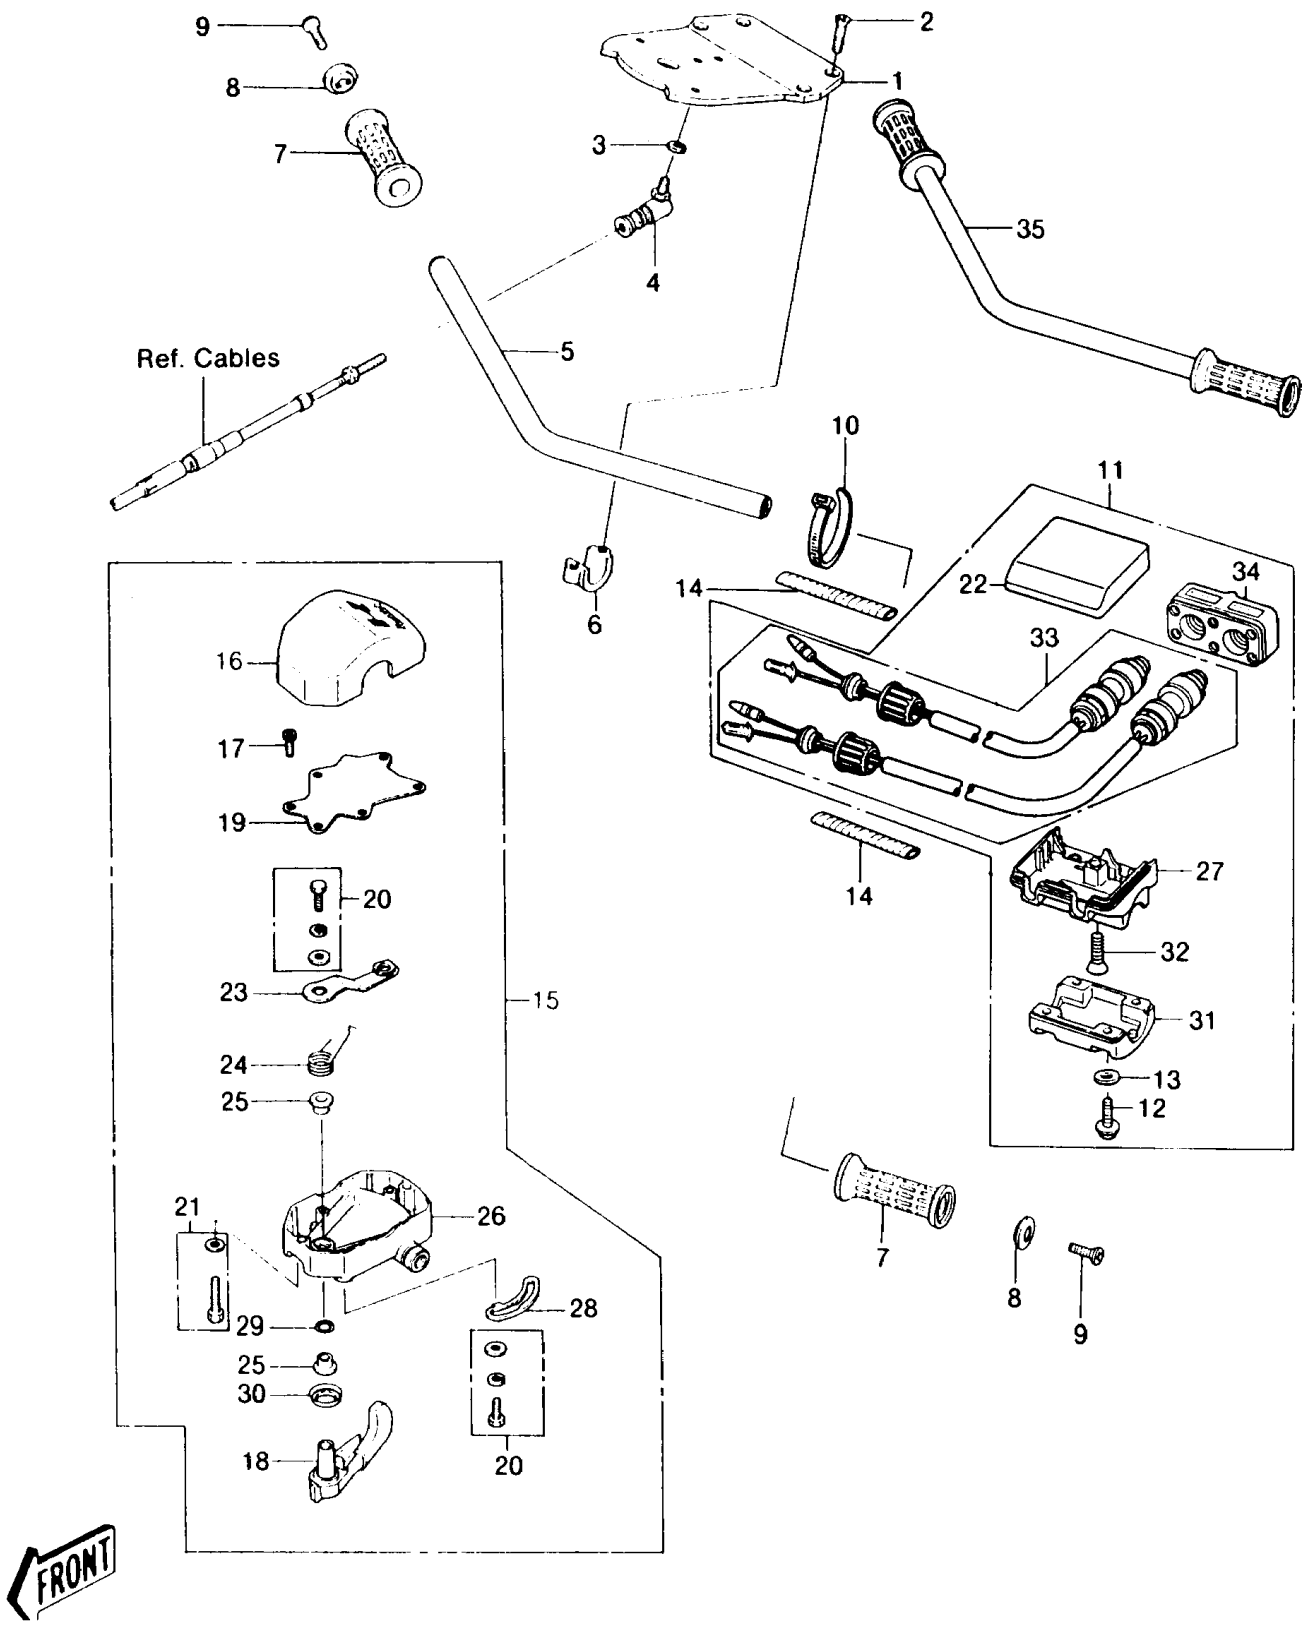

1990 JS440 PARTS DIAGRAM

Handlebar

1990 JS440 PARTS LIST

Handlebar

ITEM NAME	PART NUMBER	QUANTITY
BAND,L=149 (Ref # 10)	92072-031	1
SWITCH-ASSY (Ref # 11)	27004-3002	1
SCREW-PAN-CROS,5X20 (Ref # 12)	220R0520	4
W-PLAIN-S,5MM (Ref # 13)	410S0500	4
TUBE,SPIRAL (Ref # 14)	92059-3010	2
LEVER-ASSY-THROTTLE (Ref # 15)	39074-3711	1
HOUSING-CONTROL,UPP (Ref # 16)	39063-3703	1
BOLT,SOCKET,3X10 (Ref # 17)	92002-3751	6
LEVER-THROTTLE (Ref # 18)	39075-3704	1
COVER,THROTTLE LEVER (Ref # 19)	14024-3701	1
BOLT-WSP,5X12 (Ref # 20)	157R0512	2
BOLT-WP,5X25 (Ref # 21)	156R0525	2
CASE,UPP,SWITCH (Ref # 22)	32099-3726	1
ARM,THROTTLE LEVER (Ref # 23)	21083-3701	1
SPRING,THROTTLE LEVER RETURN (Ref # 24)	92081-3702	1
COLLAR,THROTTLE LEVER (Ref # 25)	92027-3704	2
HOUSING-CONTROL,LWR (Ref # 26)	39063-3707	1
CASE,LWR,SWITCH (Ref # 27)	32099-3725	1
STOPPER (Ref # 28)	32085-3709	1
O RING,8MM (Ref # 29)	670B1508	1
PACKING,THROTTLE LEVER (Ref # 30)	43049-3701	1
HOLDER,SWITCH (Ref # 31)	13091-3726	1
SCREW-CSK-CROS,6X25 (Ref # 32)	221R0625	1
SWITCH,STOP&START (Ref # 33)	27010-3708	1
CASE,FR,SWITCH (Ref # 34)	32099-3724	1
HANDLE (Ref # 35)	46003-3711	1
PLATE,HANDLEBAR (Ref # 1)	13169-3004	1
SCREW,8X22 (Ref # 2)	92009-3701	4
WASHER-SPRING,6MM (Ref # 3)	461S0600	1

1990 JS440 PARTS LIST

Handlebar

ITEM NAME	PART NUMBER	QUANTITY
JOINT-BALL (Ref # 4)	59266-3701	1
CLAMP,HANDLEBAR (Ref # 6)	92037-503	2
STOPPER (Ref # 8)	32085-3705	2
SCREW,6X16 (Ref # 9)	92009-3703	2