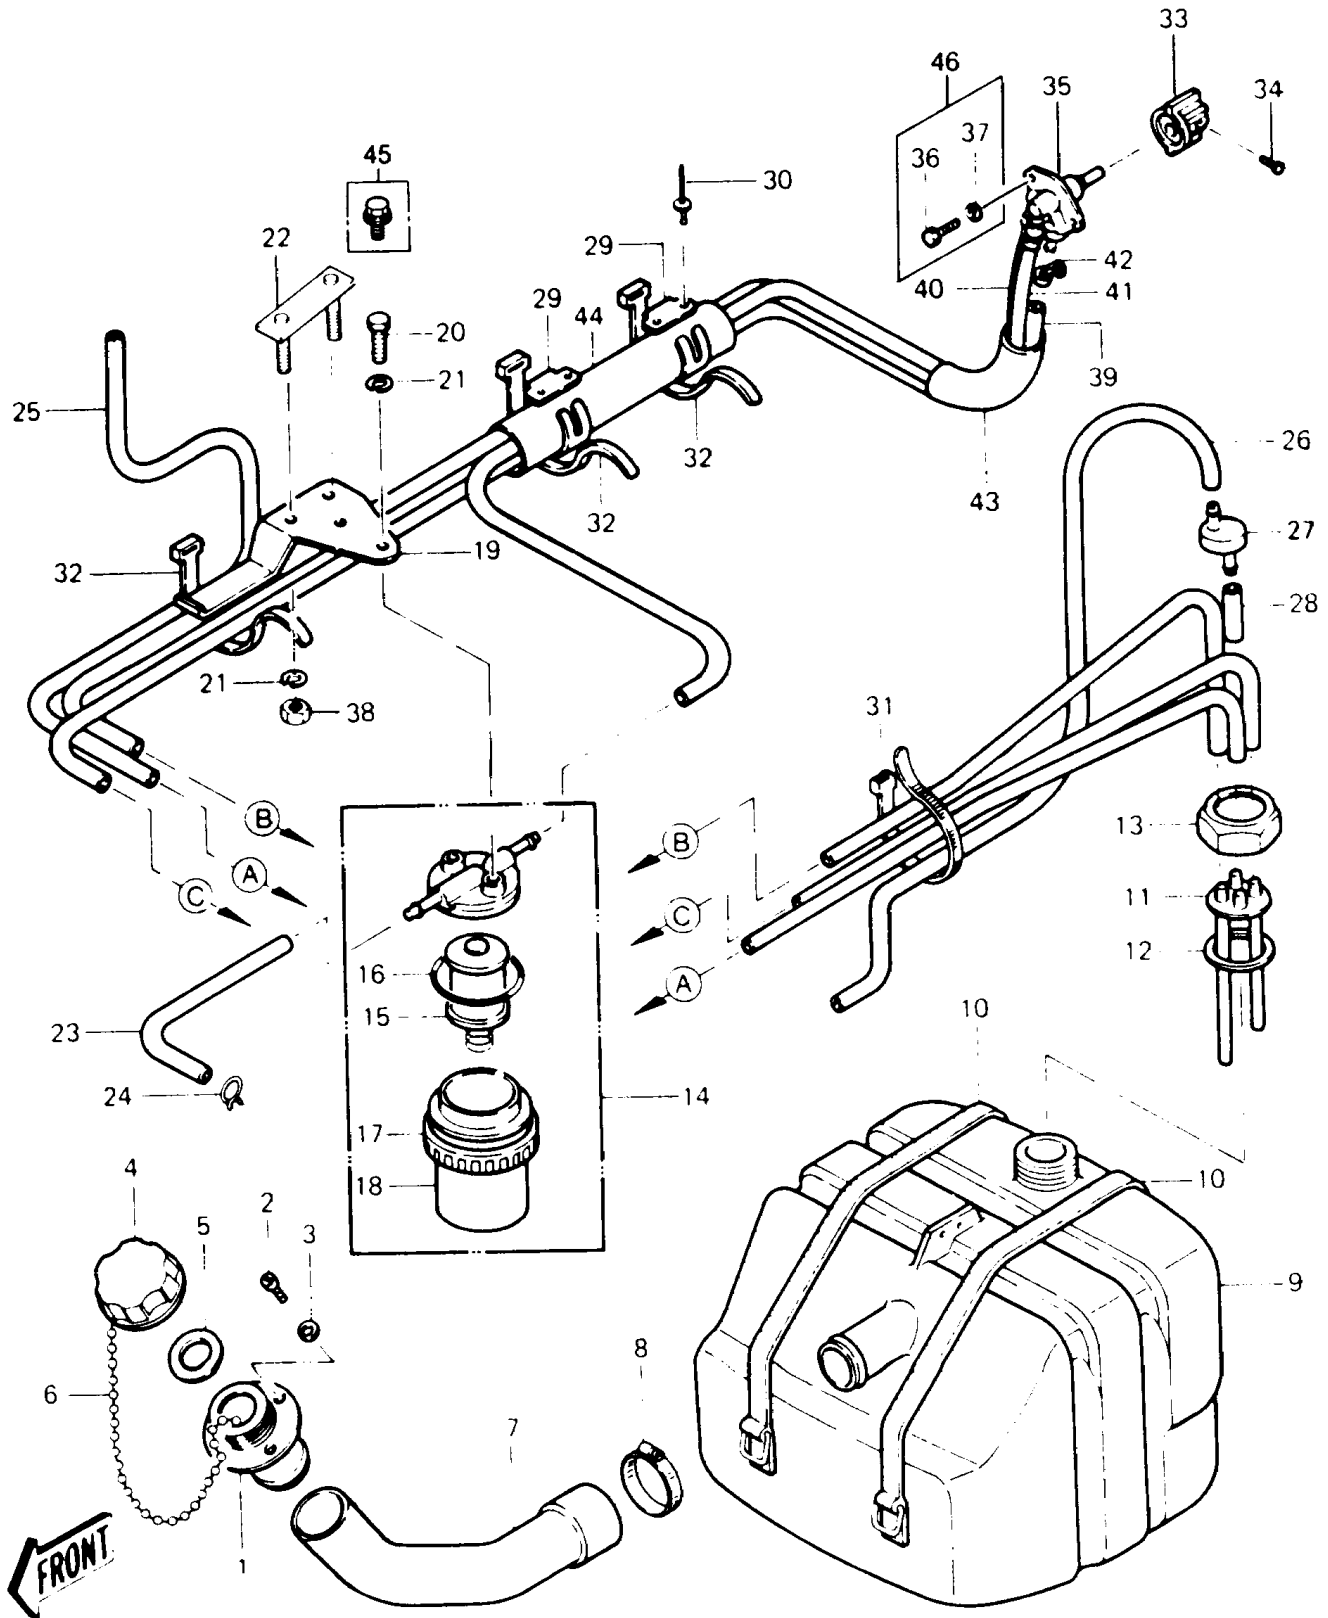

1987 JS440 PARTS DIAGRAM

FUEL TANK

1987 JS440 PARTS LIST

FUEL TANK

ITEM NAME	PART NUMBER	QUANTITY
BAND,FUEL TANK (Ref # 10)	92072-521	2
PIPE-COMP,FUEL (Ref # 11)	31064-3001	1
GASKET (Ref # 12)	92065-504	1
RETAINER (Ref # 13)	23072-501	1
FILTER-FUEL (Ref # 14)	49019-3701	1
FILTER,FUEL ELEMENT (Ref # 15)	14043-3701	1
RING-O,FILTER CUP (Ref # 16)	92055-3006	1
NUT,RING (Ref # 17)	92015-3013	1
CUP,FUEL FILTER (Ref # 18)	51036-3701	1
BRACKET,FUEL FILTER (Ref # 19)	11034-3007	1
BOLT,6X12 (Ref # 20)	110R0612	2
WASHER-SPRING,6MM (Ref # 21)	461S0600	4
BRACKET (Ref # 22)	11034-3701	1
TUBE,6X10X200 (Ref # 23)	92059-3011	1
CLAMP (Ref # 24)	92037-3024	2
TUBE,6X10X760 (Ref # 25)	92059-3012	1
TUBE,FUEL,6X10X940 (Ref # 26)	92059-3025	1
VALVE-RELIEF (Ref # 27)	49057-3001	1
TUBE,5.8X12.2X55 (Ref # 28)	92059-3026	1
CLAMP,TUBE (Ref # 29)	92037-3005	2
RIVET (Ref # 30)	92039-3702	4
BAND,L=123 (Ref # 31)	92072-030	1
BAND,L=149 (Ref # 32)	92072-031	3
KNOB,FUEL TAP (Ref # 33)	92077-503	1
SCREW-PAN-CROS,4X8 (Ref # 34)	220R0408	1
FILLER,FUEL TANK (Ref # 1)	59231-3001	1
SCREW (Ref # 2)	92011-562	4
WASHER (Ref # 3)	92022-563	4
CAP-TANK (Ref # 4)	51049-3001	1

1987 JS440 PARTS LIST

FUEL TANK

ITEM NAME	PART NUMBER	QUANTITY
GASKET,TANK CAP (Ref # 5)	11009-3020	1
CHAIN,COVER,L=80 (Ref # 6)	92057-3004	1
TUBE,FUEL INLET (Ref # 7)	92059-3020	1
CLAMP (Ref # 8)	92037-3009	1
TANK-FUEL (Ref # 9)	51004-3702	1
TAP-ASSY,FUEL (Ref # 35)	51023-3705	1
BOLT,5X12 (Ref # 36)	110R0512	2
WASHER-PLAIN,5MM (Ref # 37)	411S0500	2
NUT-HEX,6MM (Ref # 38)	311R0600	2
TUBE,FUEL,"ON",6X1180 (Ref # 39)	92059-3005	1
TUBE,FUEL,"RESERVE" (Ref # 40)	92059-3006	1
TUBE,6X10X960 (Ref # 41)	92059-3007	1
CLAMP (Ref # 42)	92037-551	3
TUBE,GUARD (Ref # 43)	92059-3008	1
TUBE,VINYL,22X350 (Ref # 44)	92059-3018	1