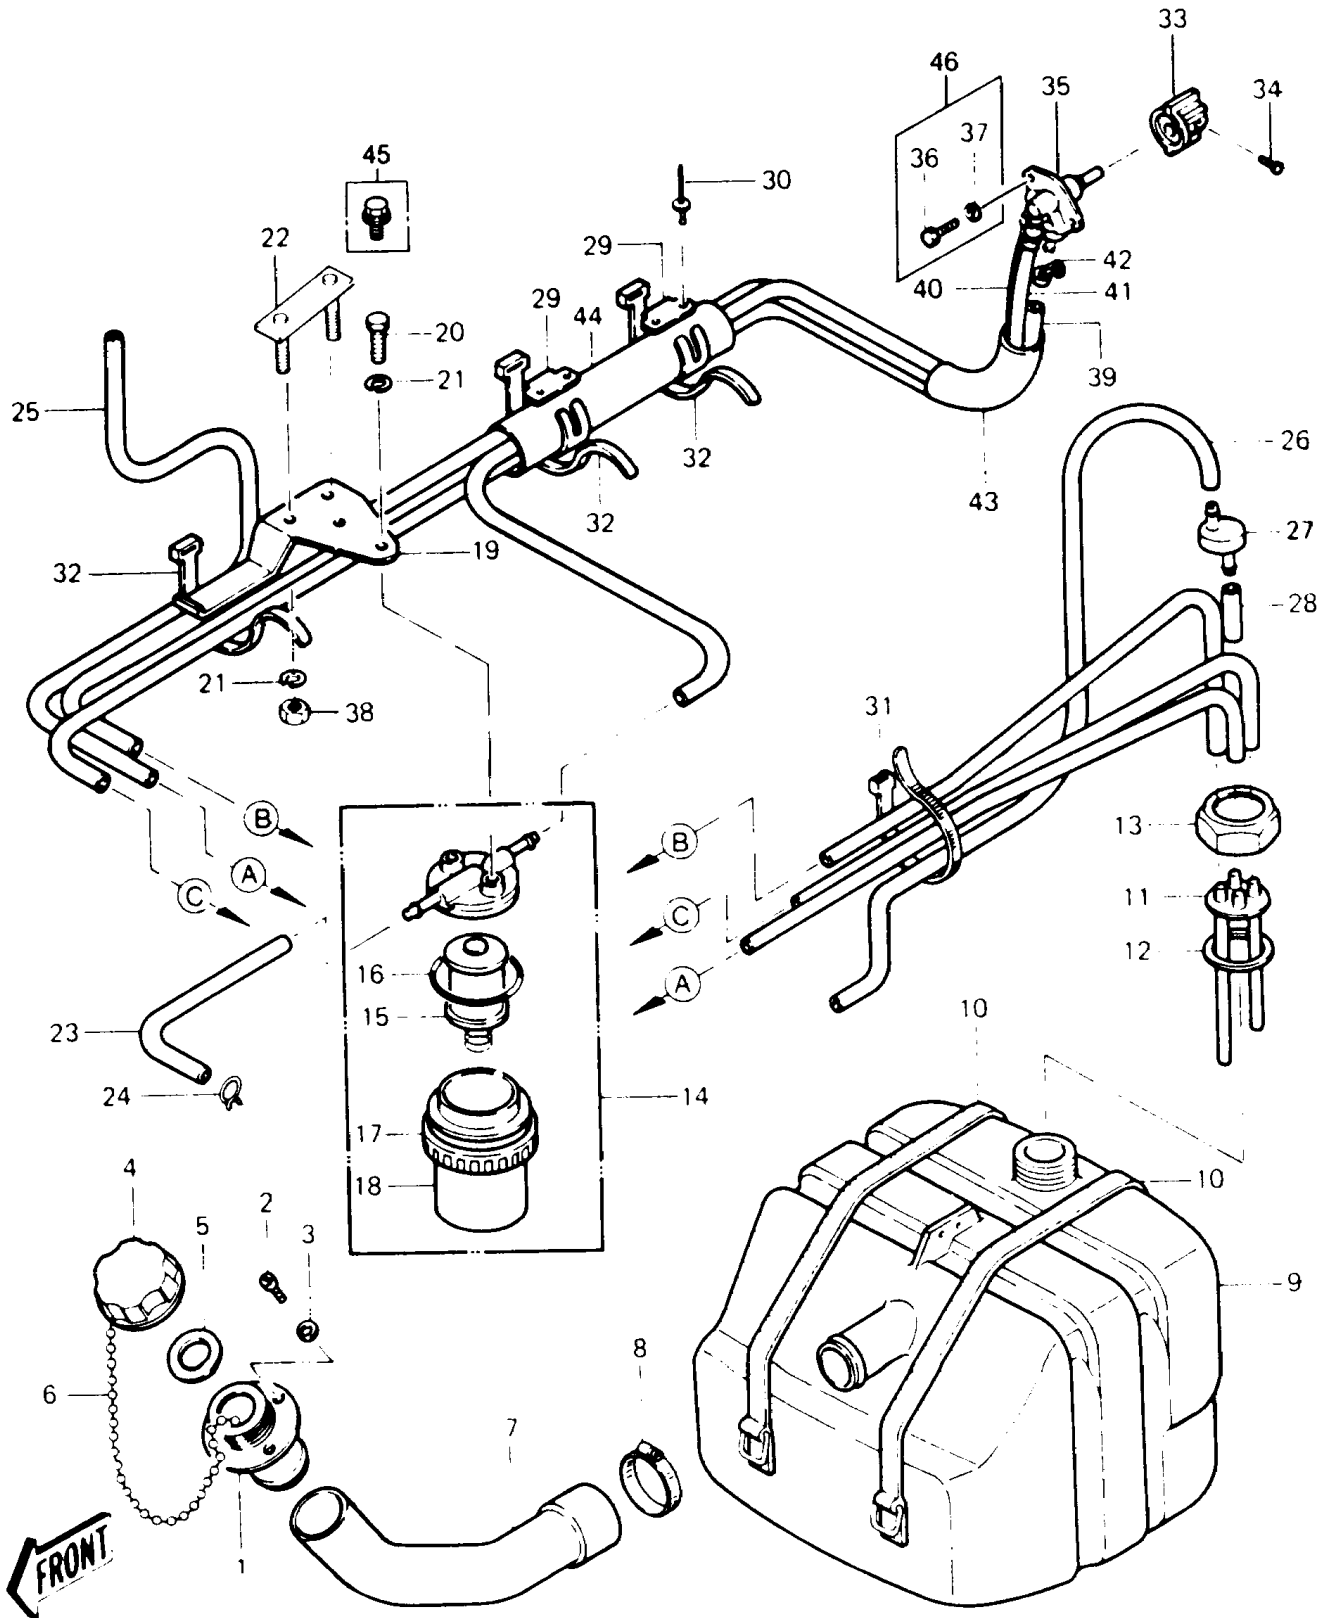

1988 JS440 PARTS DIAGRAM

FUEL TANK

1988 JS440 PARTS LIST

FUEL TANK

ITEM NAME	PART NUMBER	QUANTITY
BAND,FUEL TANK (Ref # 10)	92072-521	2
PIPE-COMP,FUEL (Ref # 11)	31064-3001	1
GASKET (Ref # 12)	92065-504	1
RETAINER (Ref # 13)	23072-501	1
FILTER-FUEL (Ref # 14)	49019-3701	1
FILTER,FUEL ELEMENT (Ref # 15)	14043-3701	1
RING-O,FILTER CUP (Ref # 16)	92055-3006	1
NUT,RING (Ref # 17)	92015-3013	1
CUP,FUEL FILTER (Ref # 18)	51036-3701	1
BRACKET,FUEL FILTER (Ref # 19)	11034-3007	1
WASHER-SPRING,6MM (Ref # 21)	461S0600	2
BRACKET (Ref # 22)	11034-3701	1
TUBE,6X10X200 (Ref # 23)	92059-3011	1
CLAMP (Ref # 24)	92037-3024	2
TUBE,6X10X760 (Ref # 25)	92059-3012	1
TUBE,FUEL,6X10X940 (Ref # 26)	92059-3025	1
VALVE-RELIEF (Ref # 27)	49057-3001	1
TUBE,5.8X12.2X55 (Ref # 28)	92059-3026	1
CLAMP,TUBE (Ref # 29)	92037-3005	2
RIVET (Ref # 30)	92039-3702	4
BAND,L=123 (Ref # 31)	92072-030	1
BAND,L=149 (Ref # 32)	92072-031	3
KNOB,FUEL TAP (Ref # 33)	92077-503	1
SCREW,4X8 (Ref # 34A)	92009-3729	1
FILLER,FUEL TANK (Ref # 1)	59231-3001	1
SCREW (Ref # 2)	92011-562	4
WASHER (Ref # 3)	92022-563	4
CAP-TANK (Ref # 4)	51049-3001	1
GASKET,TANK CAP (Ref # 5)	11009-3020	1

1988 JS440 PARTS LIST

FUEL TANK

ITEM NAME	PART NUMBER	QUANTITY
CHAIN,COVER,L=100 (Ref # 6A)	92057-3704	1
TUBE,FUEL INLET (Ref # 7)	92059-3020	1
CLAMP (Ref # 8)	92037-3009	1
TANK-FUEL (Ref # 9)	51004-3702	1
TAP-ASSY,FUEL (Ref # 35)	51023-3705	1
BOLT,5X12 (Ref # 36)	110R0512	2
WASHER-PLAIN,5MM (Ref # 37)	411S0500	2
NUT-HEX,6MM (Ref # 38)	311R0600	2
TUBE,FUEL,"ON",6X1180 (Ref # 39)	92059-3005	1
TUBE,FUEL,"RESERVE" (Ref # 40)	92059-3006	1
TUBE,6X10X960 (Ref # 41)	92059-3007	1
CLAMP (Ref # 42)	92037-551	3
TUBE,GUARD (Ref # 43)	92059-3008	1
TUBE,VINYL,22X350 (Ref # 44)	92059-3018	1
BOLT,6X12 (Ref # 45)	92150-3709	2