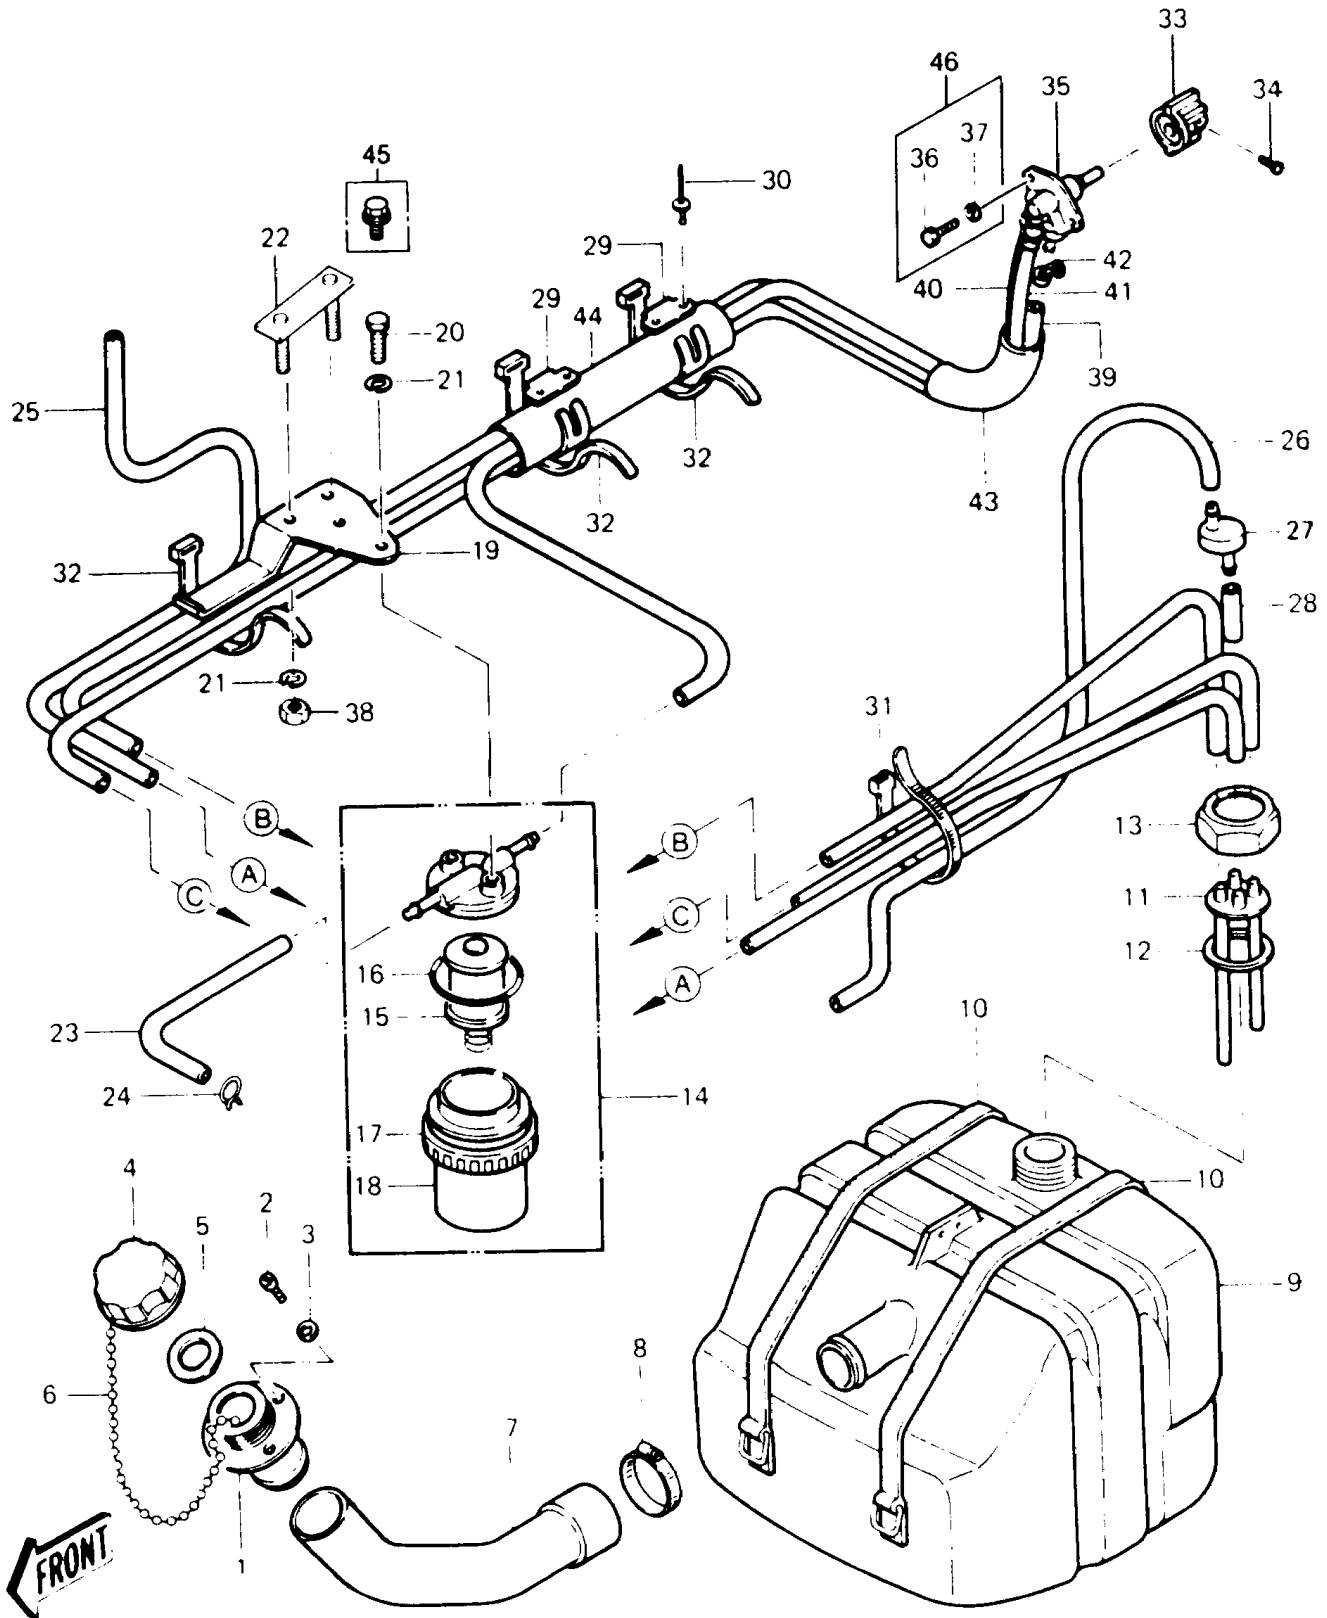

# 1990 JS440 PARTS DIAGRAM

# 1990 JS440 PARTS LIST

## FUEL TANK

ITEM NAME	PART NUMBER	QUANTITY
BAND,FUEL TANK (Ref # 10)	92072-521	2
PIPE-COMP,FUEL (Ref # 11A)	31064-3703	1
GASKET (Ref # 12)	92065-504	1
RETAINER (Ref # 13)	23072-501	1
FILTER-FUEL (Ref # 14A)	49019-3706	1
RING-O,FILTER CUP (Ref # 16)	92055-3006	1
NUT,RING (Ref # 17)	92015-3013	1
CUP,FUEL FILTER (Ref # 18A)	51036-3702	1
BRACKET,FUEL FILTER (Ref # 19)	11034-3007	1
WASHER-SPRING,6MM (Ref # 21)	461S0600	2
BRACKET (Ref # 22)	11034-3701	1
TUBE,6X10X200 (Ref # 23)	92059-3011	1
CLAMP (Ref # 24)	92037-3024	1
TUBE,6X10X760 (Ref # 25)	92059-3012	1
TUBE,FUEL,6X10X940 (Ref # 26)	92059-3025	1
VALVE-RELIEF (Ref # 27)	49057-3001	1
TUBE,5.8X12.2X55 (Ref # 28)	92059-3026	1
CLAMP,TUBE (Ref # 29)	92037-3005	2
RIVET (Ref # 30)	92039-3702	4
BAND,L=123 (Ref # 31)	92072-030	1
BAND,L=149 (Ref # 32)	92072-031	3
KNOB,FUEL TAP (Ref # 33)	92077-503	1
SCREW,4X8 (Ref # 34A)	92009-3729	1
FILLER,FUEL TANK (Ref # 1)	59231-3001	1
SCREW (Ref # 2)	92011-562	4
WASHER (Ref # 3)	92022-563	4
CAP-TANK (Ref # 4)	51049-3001	1
GASKET,TANK CAP (Ref # 5)	11009-3020	1
CHAIN,COVER,L=100 (Ref # 6A)	92057-3704	1

## FUEL TANK

ITEM NAME	PART NUMBER	QUANTITY
TUBE,FUEL INLET (Ref # 7)	92059-3020	1
CLAMP (Ref # 8)	92037-3009	1
TANK-FUEL (Ref # 9)	51004-3702	1
TAP-ASSY,FUEL (Ref # 35)	51023-3705	1
NUT-HEX,6MM (Ref # 38)	311R0600	2
TUBE,FUEL,"ON",6X1180 (Ref # 39)	92059-3005	1
TUBE,FUEL,"RESERVE" (Ref # 40)	92059-3006	1
TUBE,6X10X960 (Ref # 41)	92059-3007	1
CLAMP (Ref # 42)	92037-551	3
TUBE,GUARD (Ref # 43)	92059-3008	1
TUBE,VINYL,22X350 (Ref # 44)	92059-3018	1
BOLT,6X12 (Ref # 45)	92150-3709	2
BOLT,5X12 (Ref # 46)	92150-3760	2