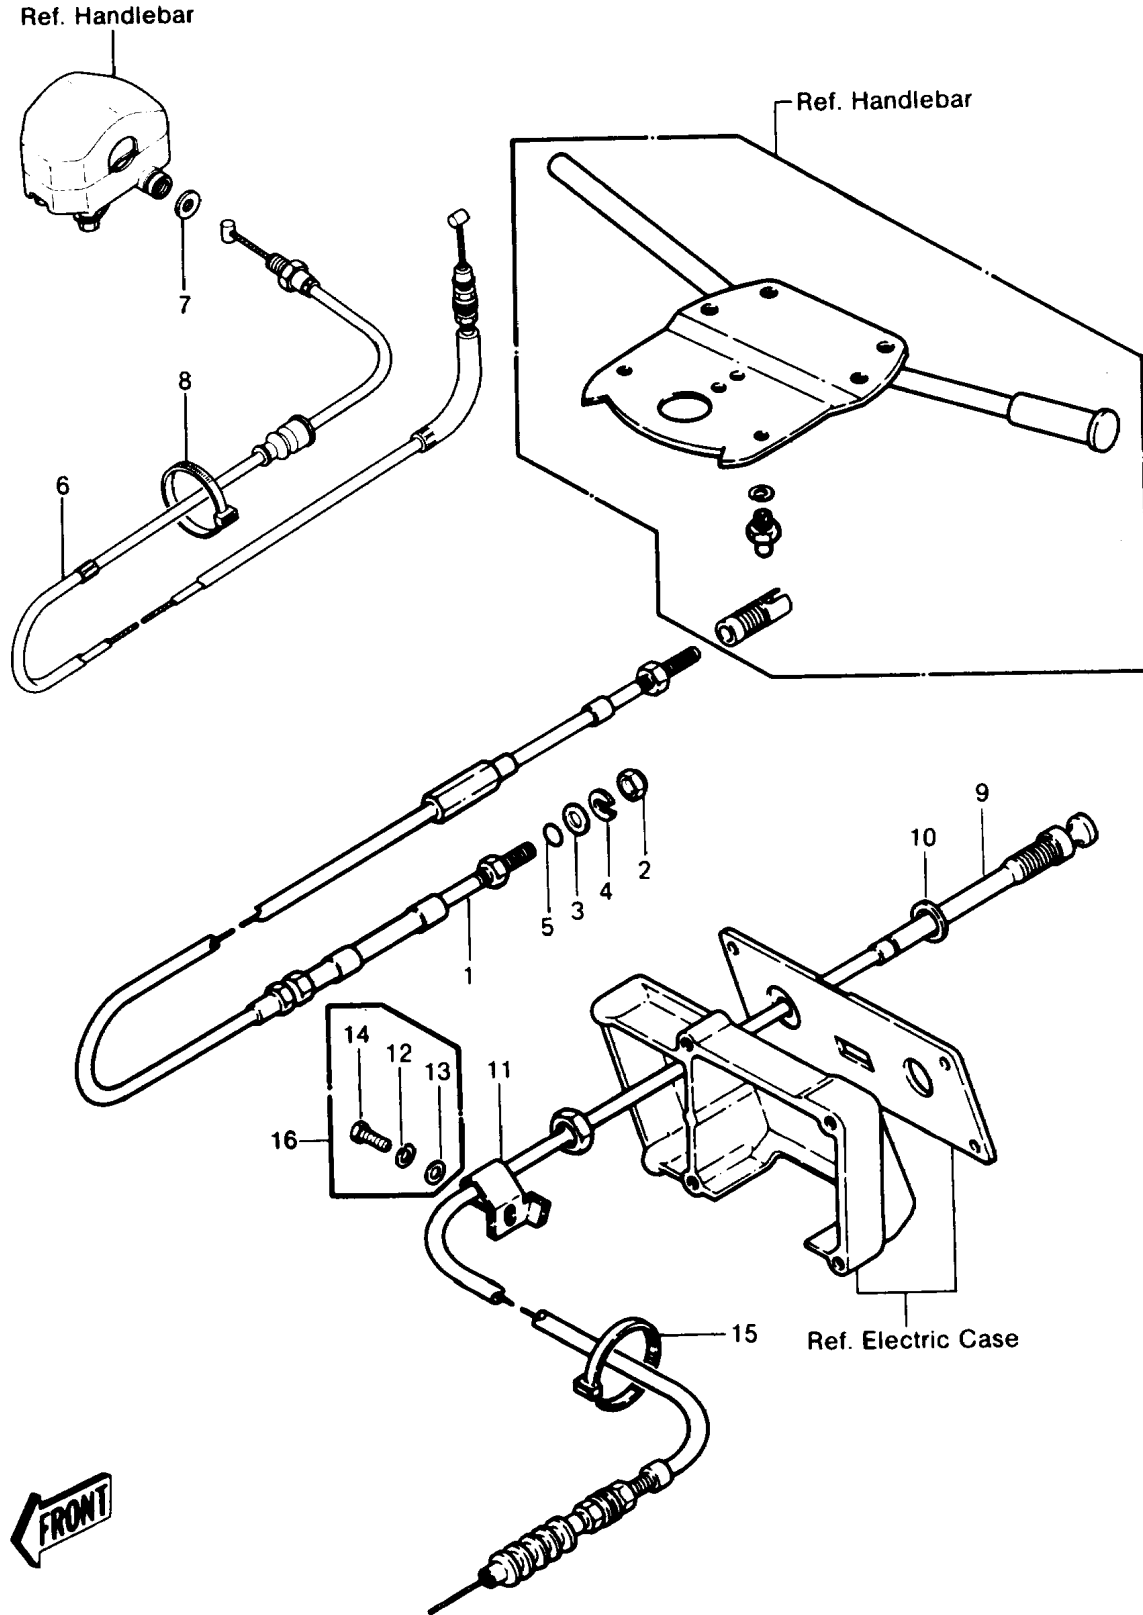

1987 JS440 PARTS DIAGRAM

CABLES

1987 JS440 PARTS LIST

CABLES

ITEM NAME	PART NUMBER	QUANTITY
GASKET (Ref # 10)	92065-538	1
CLAMP,CHOKE CABLE (Ref # 11)	92037-544	1
WASHER-SPRING,6MM (Ref # 12)	461S0600	1
WASHER-PLAIN,6MM (Ref # 13)	411S0600	1
BOLT,6X12 (Ref # 14)	110R0612	1
BAND,L=123 (Ref # 15)	92072-030	1
CABLE-STRG (Ref # 1)	59406-3001	1
NUT,20MM (Ref # 2)	92015-526	1
WASHER (Ref # 3)	92022-535	1
RING-SNAP (Ref # 4)	92036-501	1
O RING,11MM (Ref # 5)	670B2011	1
CABLE-THROTTLE (Ref # 6)	54012-3707	1
W-PLAIN-S,10MM (Ref # 7)	410S1000	1
BAND,L=123 (Ref # 8)	92072-030	1
CABLE-CHOKE (Ref # 9)	59401-3001	1