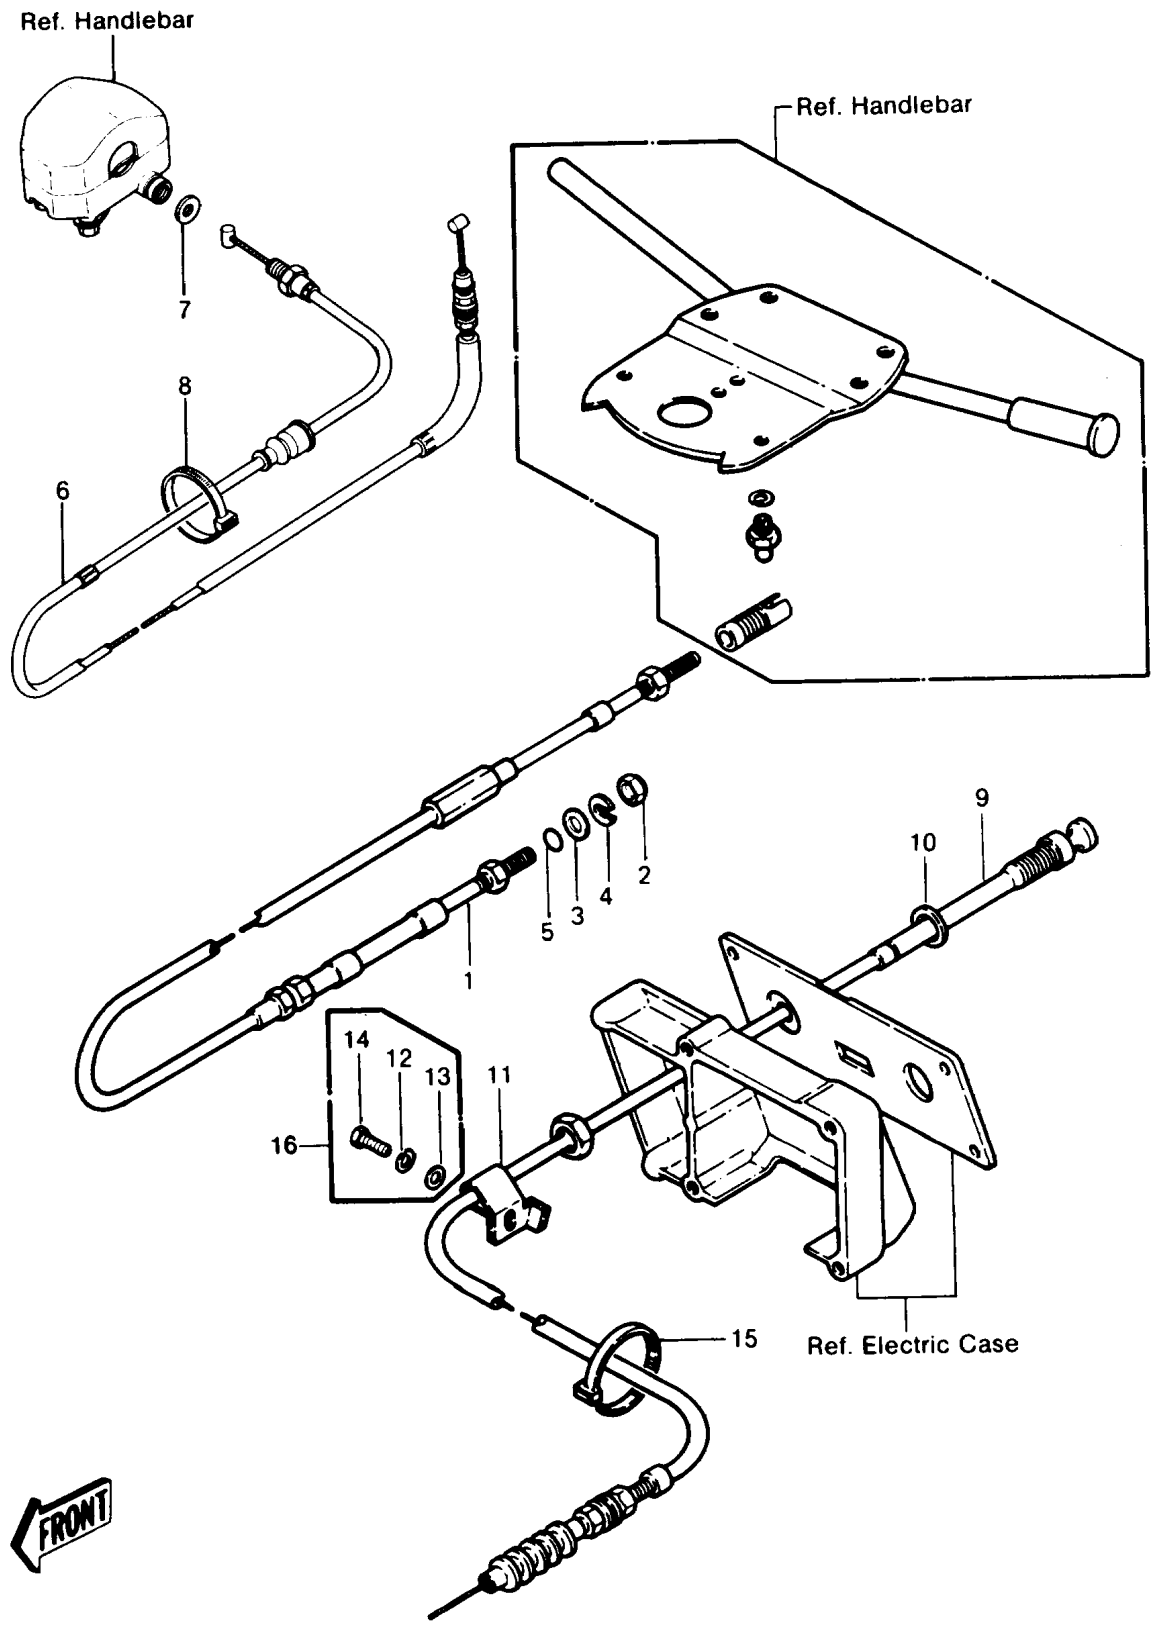

1989 JS440 PARTS DIAGRAM

CABLES

1989 JS440 PARTS LIST

CABLES

ITEM NAME	PART NUMBER	QUANTITY
GASKET (Ref # 10)	92065-538	1
CLAMP,CHOKE CABLE (Ref # 11)	92037-544	1
BAND,L=123 (Ref # 15)	92072-030	1
BOLT,6X12 (Ref # 16)	92150-3709	1
CABLE-STRG (Ref # 1A)	59406-3709	1
NUT,20MM (Ref # 2)	92015-526	1
WASHER (Ref # 3)	92022-535	1
RING-SNAP (Ref # 4)	92036-501	1
O RING,11MM (Ref # 5)	670B2011	1
CABLE-THROTTLE (Ref # 6)	54012-3707	1
W-PLAIN-S,10MM (Ref # 7)	410S1000	1
BAND,L=123 (Ref # 8)	92072-030	1
CABLE-CHOKE (Ref # 9A)	59401-3704	1