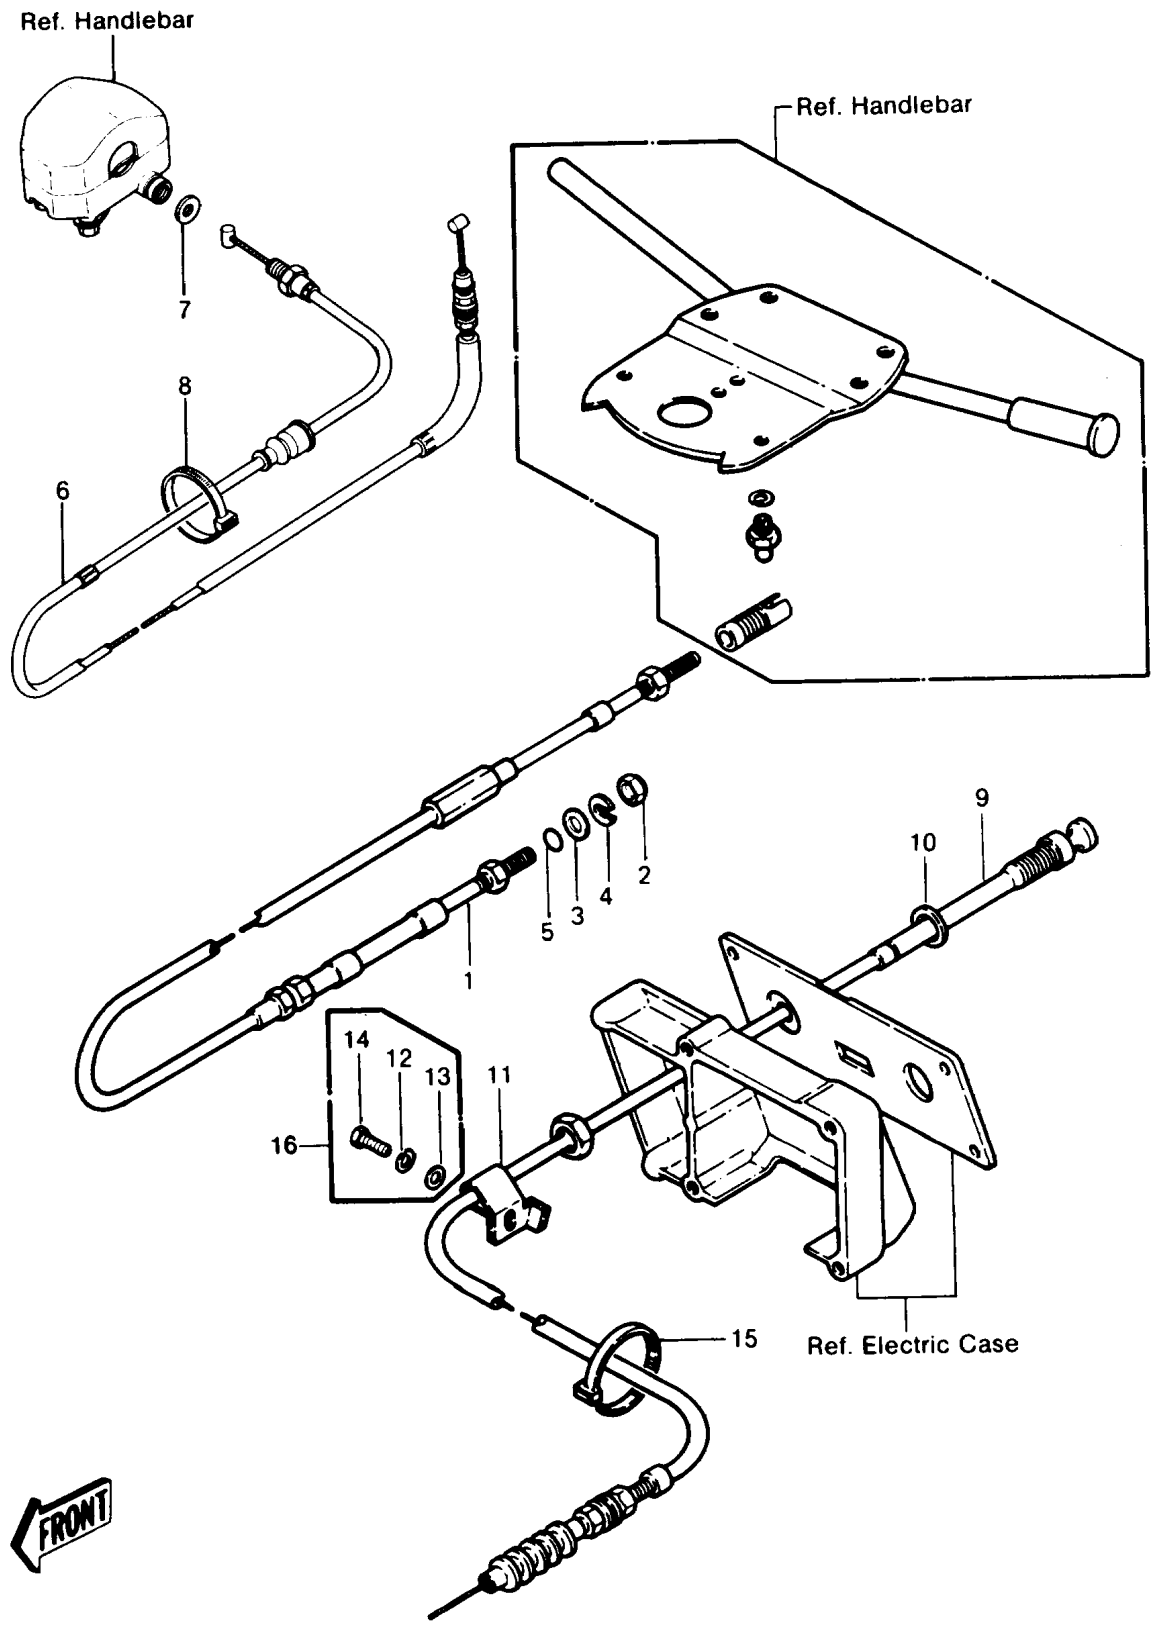

# 1990 JS440 PARTS DIAGRAM

## CABLES

# 1990 JS440 PARTS LIST

## CABLES

ITEM NAME	PART NUMBER	QUANTITY
GASKET (Ref # 10)	92065-538	1
CLAMP,CHOKE CABLE (Ref # 11)	92037-544	1
BAND,L=123 (Ref # 15)	92072-030	1
BOLT,6X12 (Ref # 16)	92150-3709	1
CABLE-STRG (Ref # 1A)	59406-3709	1
NUT,20MM (Ref # 2)	92015-526	1
WASHER (Ref # 3)	92022-535	1
RING-SNAP (Ref # 4)	92036-501	1
O RING,11MM (Ref # 5)	670B2011	1
CABLE-THROTTLE (Ref # 6A)	54012-3721	1
W-PLAIN-S,10MM (Ref # 7)	410S1000	1
BAND,L=123 (Ref # 8)	92072-030	1
CABLE-CHOKE (Ref # 9A)	59401-3704	1