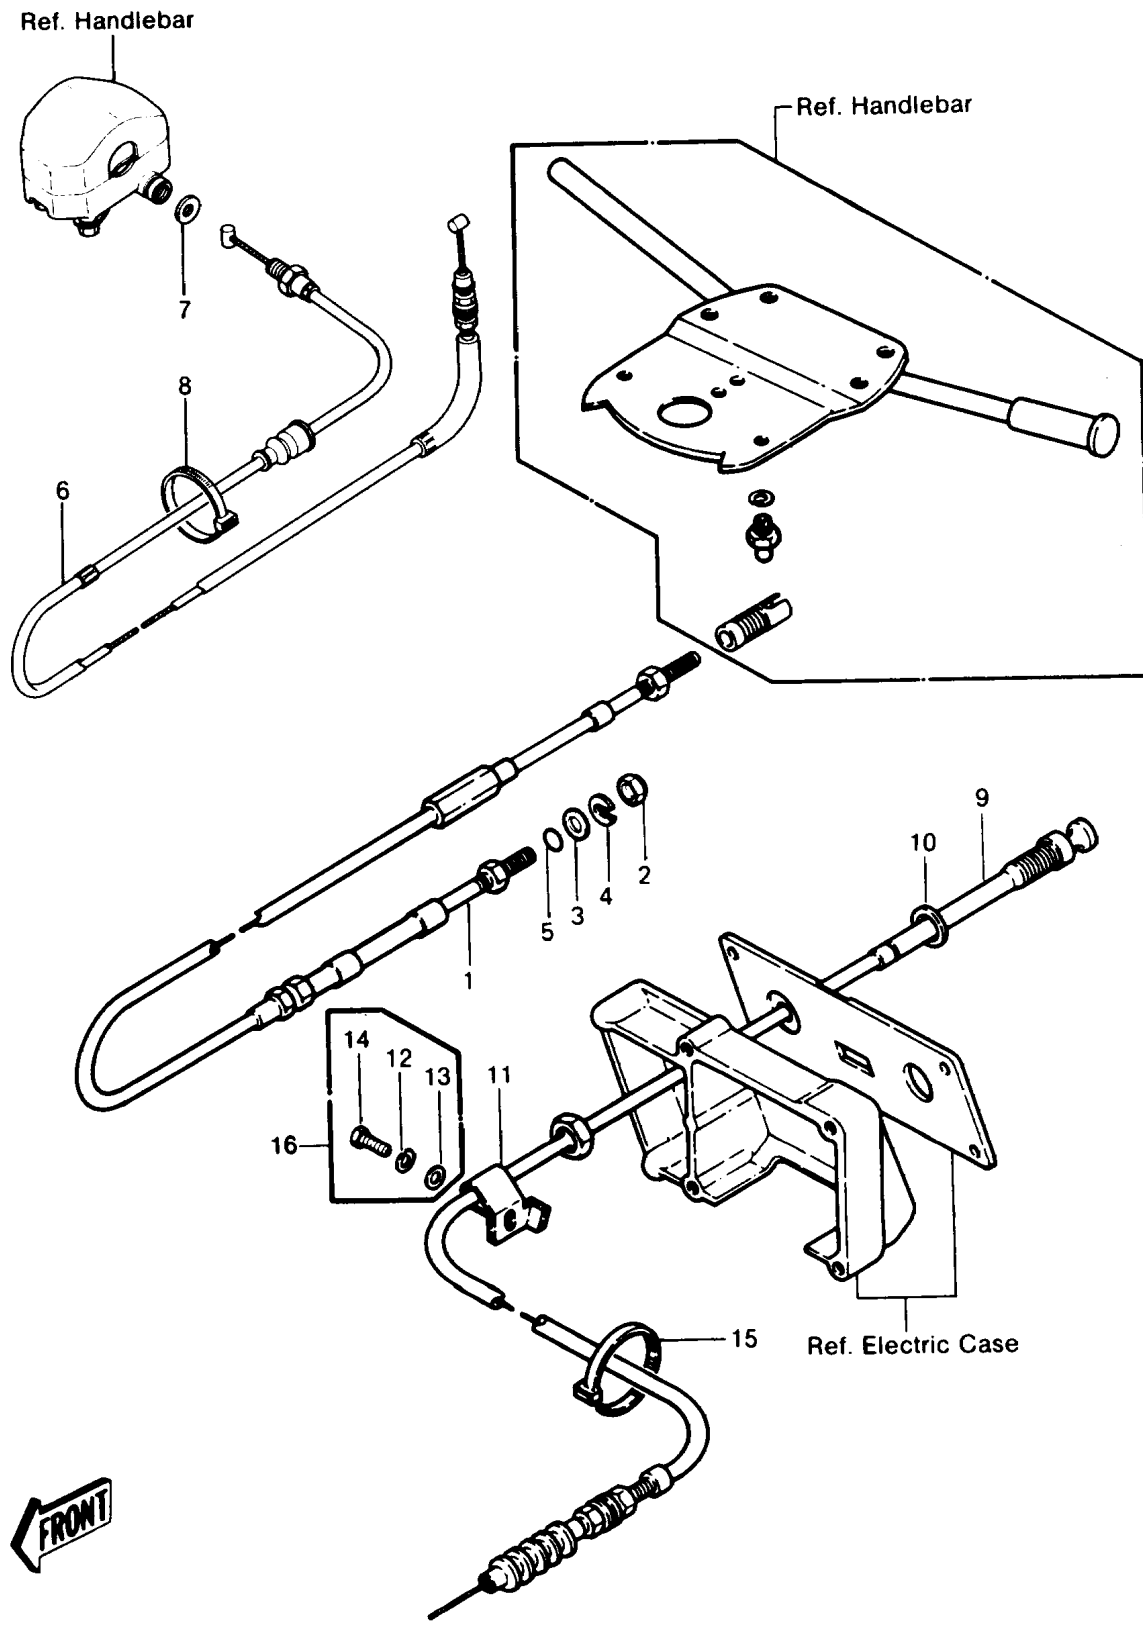

1990 JS440 PARTS DIAGRAM

CABLES

1990 JS440 PARTS LIST

CABLES

ITEM NAME	PART NUMBER	QUANTITY
GASKET (Ref # 10)	92065-538	1
CLAMP,CHOKE CABLE (Ref # 11)	92037-544	1
BAND,L=123 (Ref # 15)	92072-030	1
BOLT,6X12 (Ref # 16)	92150-3709	1
CABLE-STRG (Ref # 1A)	59406-3709	1
NUT,20MM (Ref # 2)	92015-526	1
WASHER (Ref # 3)	92022-535	1
RING-SNAP (Ref # 4)	92036-501	1
O RING,11MM (Ref # 5)	670B2011	1
CABLE-THROTTLE (Ref # 6A)	54012-3721	1
W-PLAIN-S,10MM (Ref # 7)	410S1000	1
BAND,L=123 (Ref # 8)	92072-030	1
CABLE-CHOKE (Ref # 9A)	59401-3704	1