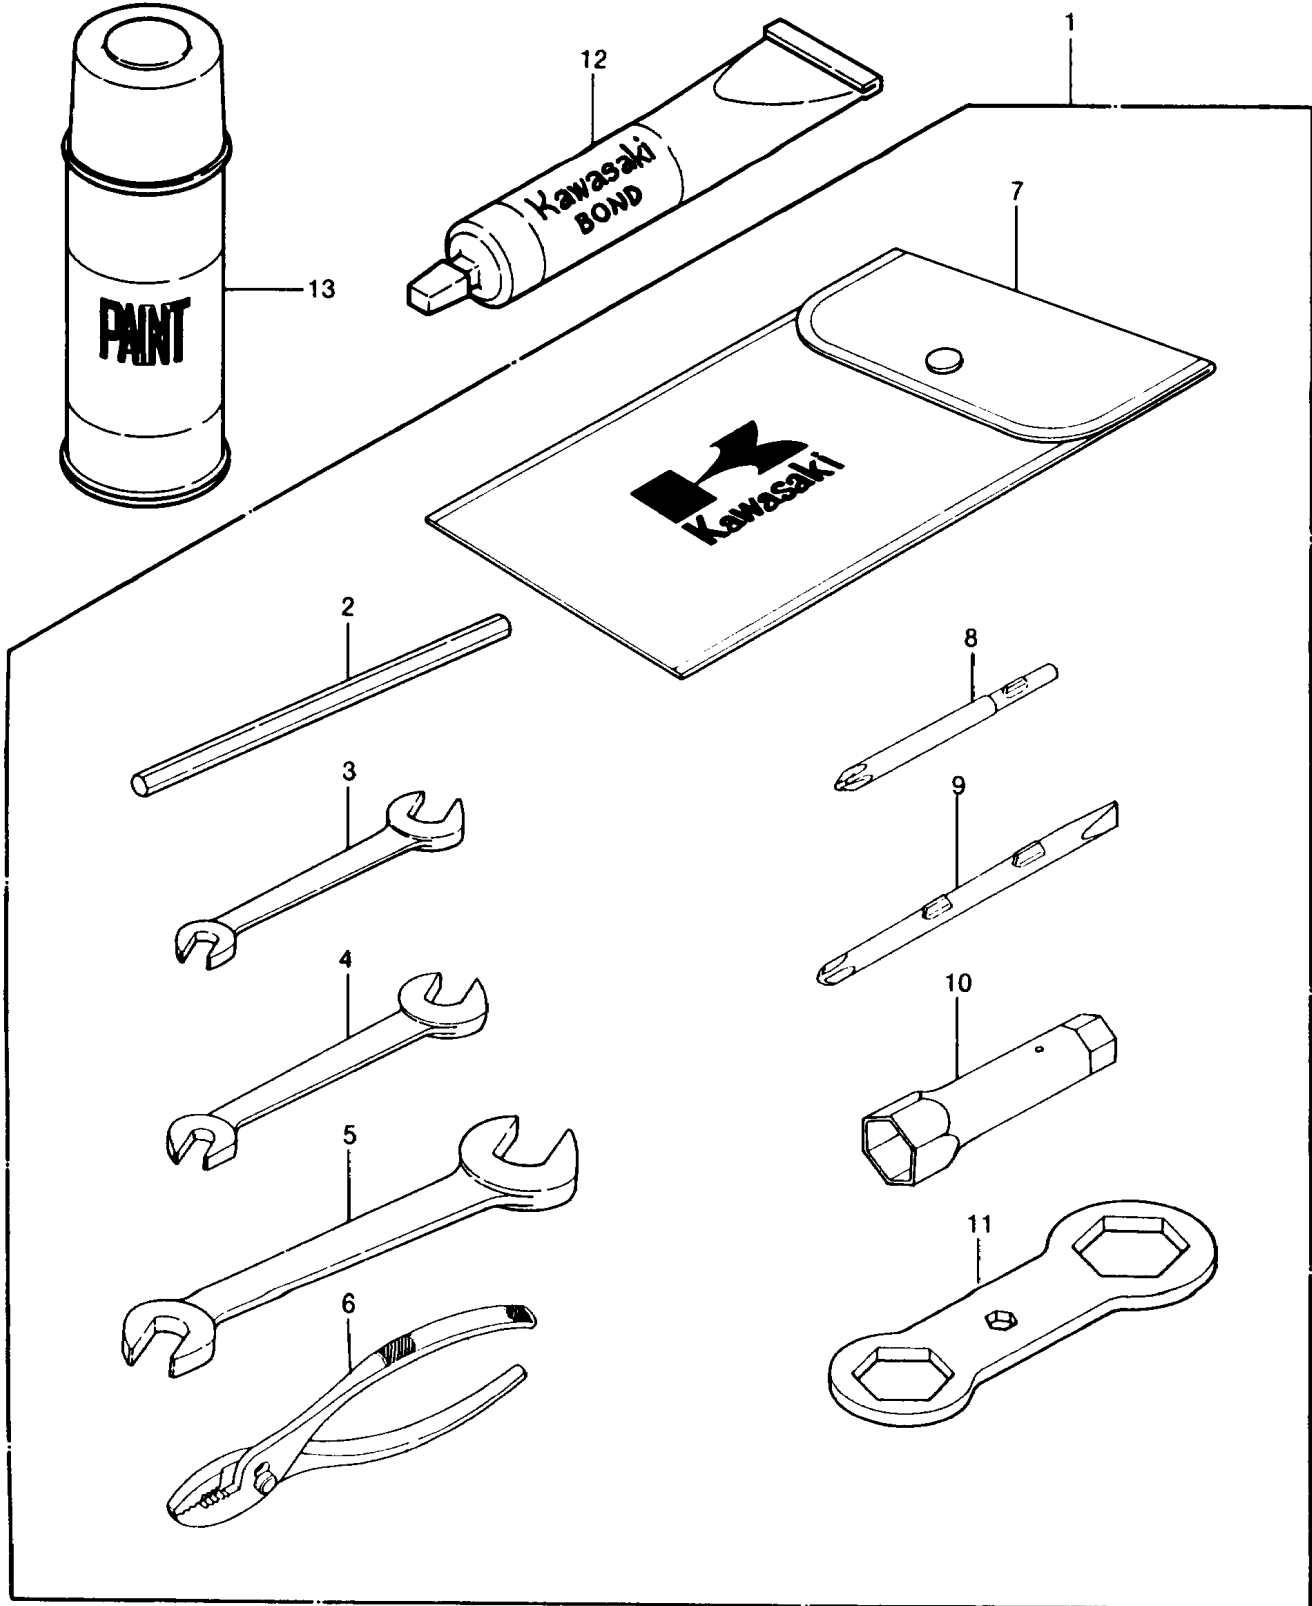

# 1988 JS440 PARTS DIAGRAM

## OWNER TOOLS

ITEM NAME	PART NUMBER	QUANTITY
TOOL-WRENCH,BOX,21MM (Ref # 10)	92110-1113	1
TOOL-WRENCH,BOX END,27X32 (Ref # 11)	92110-3701	1
GASKET-LIQUID,TUBE,100G,SILVER (Ref # 12)	92104-002	AR
PAINT,OPTIC RED,12OZ.SPRAY CAN (Ref # 13)	57002-4002	AR
TOOLKIT (Ref # 1)	56007-3702	1
TOOL-WRENCH,ALLEN BAR,8X160 (Ref # 2)	92110-3702	1
TOOL-WRENCH,OPEN END,8X10 (Ref # 3)	92126-001	1
TOOL-WRENCH,OPEN END,12X13 (Ref # 4)	92126-002	1
TOOL-WRENCH,OPEN END,14X17 (Ref # 5)	92126-003	1
TOOL-PLIERS (Ref # 6)	92112-003	1
BAG,TOOL (Ref # 7)	56008-1019	1
TOOL-DRIVER,#3PHILLIPS (Ref # 8)	92107-005	1
TOOL-DRIVER,#2PHILLIPS&SLOT (Ref # 9)	92107-1051	1