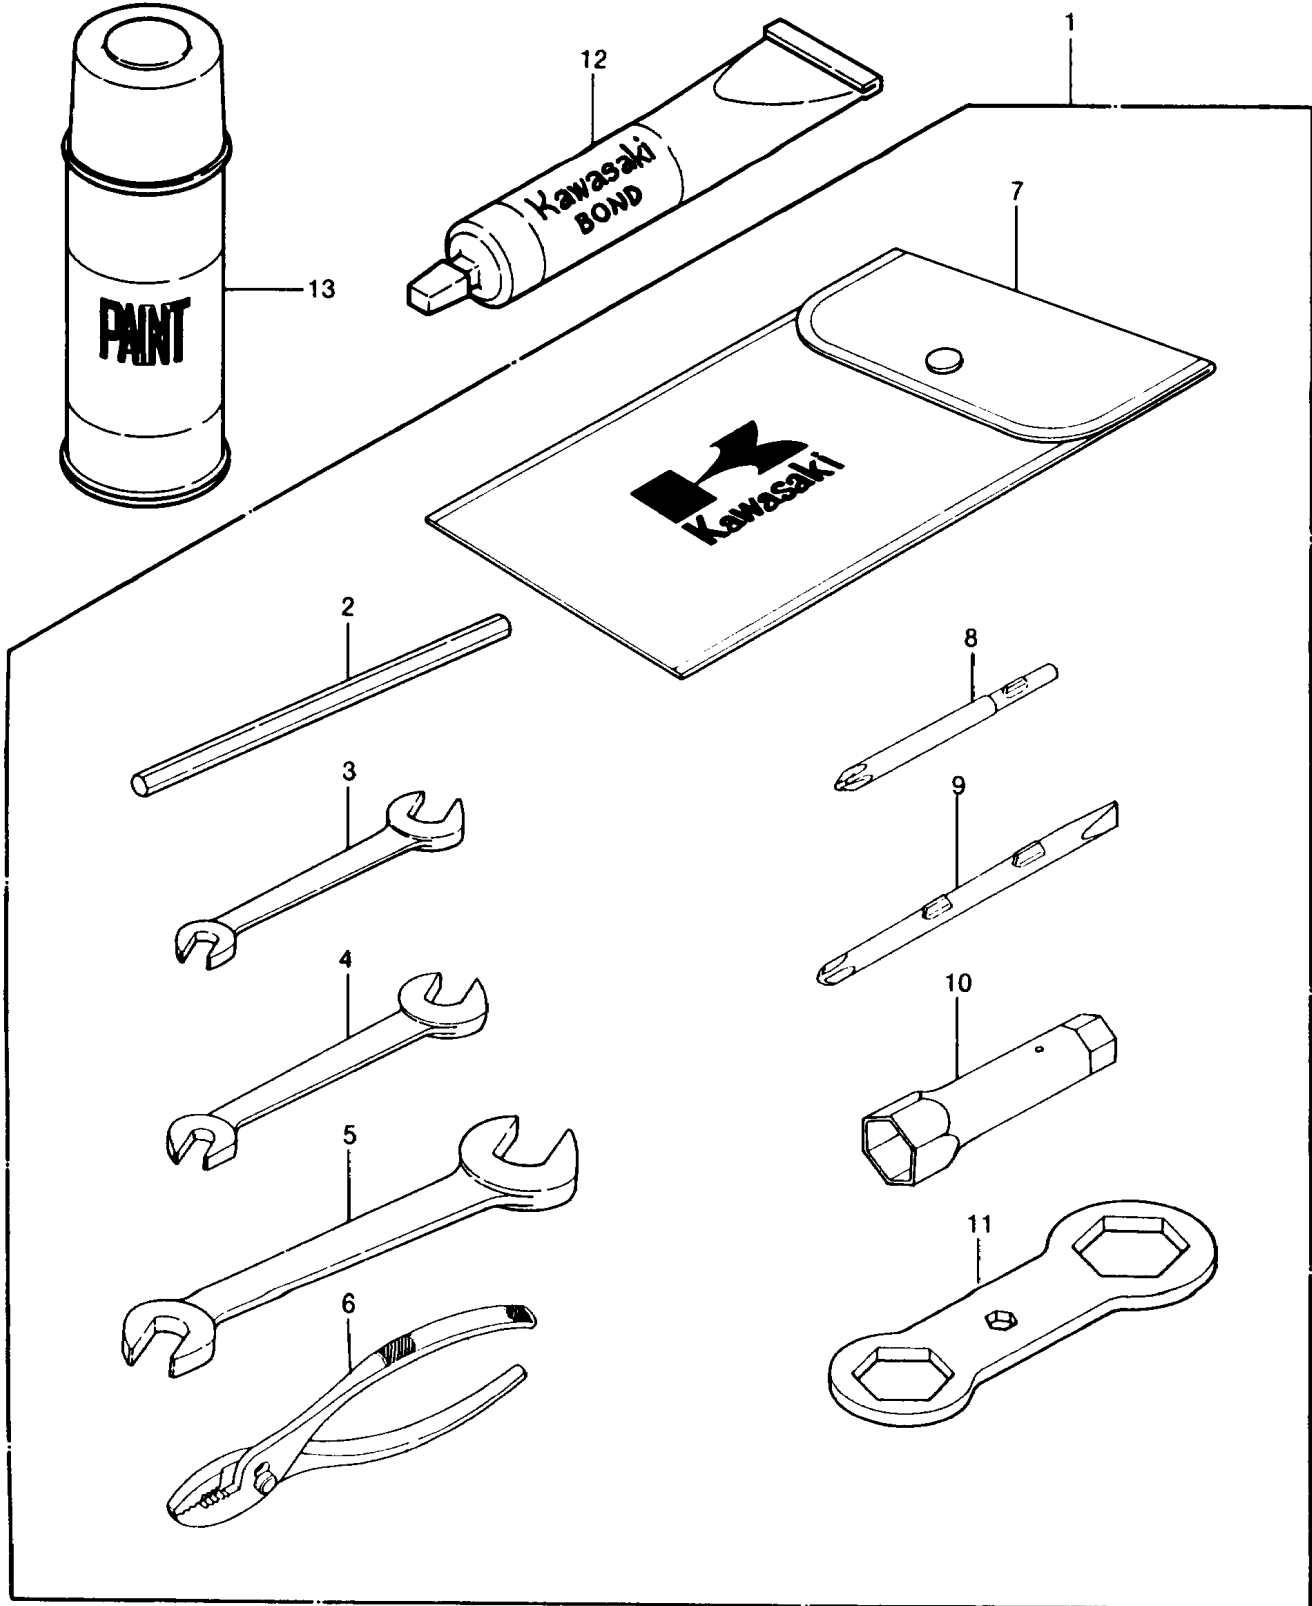

1988 JS440 PARTS DIAGRAM

OWNER TOOLS

1988 JS440 PARTS LIST

OWNER TOOLS

ITEM NAME	PART NUMBER	QUANTITY
TOOL-WRENCH,BOX,21MM (Ref # 10)	92110-1113	1
TOOL-WRENCH,BOX END,27X32 (Ref # 11)	92110-3701	1
GASKET-LIQUID,TUBE,100G,SILVER (Ref # 12)	92104-002	AR
PAINT,OPTIC RED,12OZ.SPRAY CAN (Ref # 13)	57002-4002	AR
TOOLKIT (Ref # 1)	56007-3702	1
TOOL-WRENCH,ALLEN BAR,8X160 (Ref # 2)	92110-3702	1
TOOL-WRENCH,OPEN END,8X10 (Ref # 3)	92126-001	1
TOOL-WRENCH,OPEN END,12X13 (Ref # 4)	92126-002	1
TOOL-WRENCH,OPEN END,14X17 (Ref # 5)	92126-003	1
TOOL-PLIERS (Ref # 6)	92112-003	1
BAG,TOOL (Ref # 7)	56008-1019	1
TOOL-DRIVER,#3PHILLIPS (Ref # 8)	92107-005	1
TOOL-DRIVER,#2PHILLIPS&SLOT (Ref # 9)	92107-1051	1