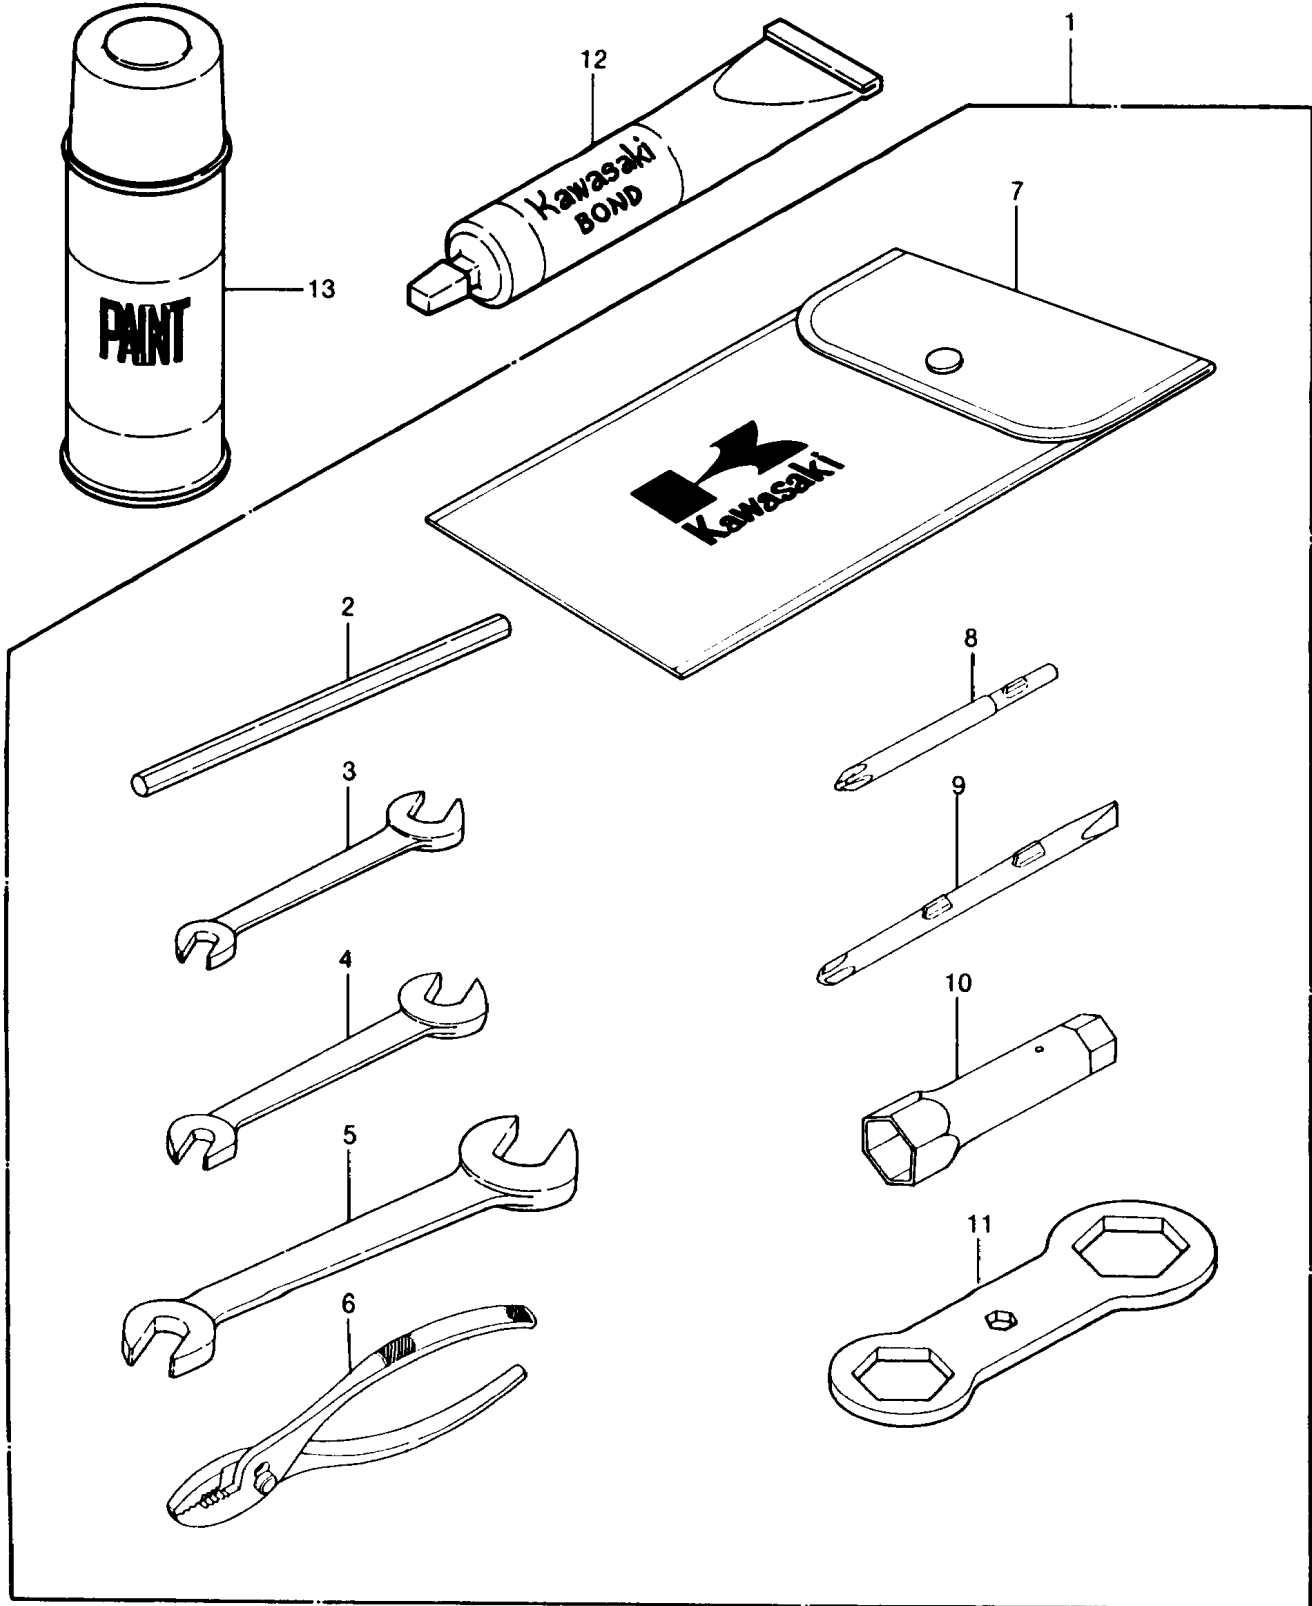

1989 JS440 PARTS DIAGRAM

OWNER TOOLS

1989 JS440 PARTS LIST

OWNER TOOLS

ITEM NAME	PART NUMBER	QUANTITY
TOOL-WRENCH,BOX,21MM (Ref # 10)	92110-1113	1
TOOL-WRENCH,BOX END,27X32 (Ref # 11)	92110-3701	1
GASKET-LIQUID,TUBE,100G,SILVER (Ref # 12)	92104-002	AR
PAINT,OPTIC RED,12OZ.SPRAY CAN (Ref # 13)	57002-4002	AR
TOOLKIT (Ref # 1)	56007-3702	1
TOOL-WRENCH,ALLEN BAR,8X160 (Ref # 2)	92110-3702	1
TOOL-WRENCH,OPEN END,8X10 (Ref # 3)	92126-001	1
TOOL-WRENCH,OPEN END,12X13 (Ref # 4)	92126-002	1
TOOL-WRENCH,OPEN END,14X17 (Ref # 5)	92126-003	1
TOOL-PLIERS (Ref # 6)	92112-003	1
BAG,TOOL (Ref # 7)	56008-1019	1
TOOL-DRIVER,#3PHILLIPS (Ref # 8)	92107-005	1
TOOL-DRIVER,#2PHILLIPS&SLOT (Ref # 9)	92107-1051	1