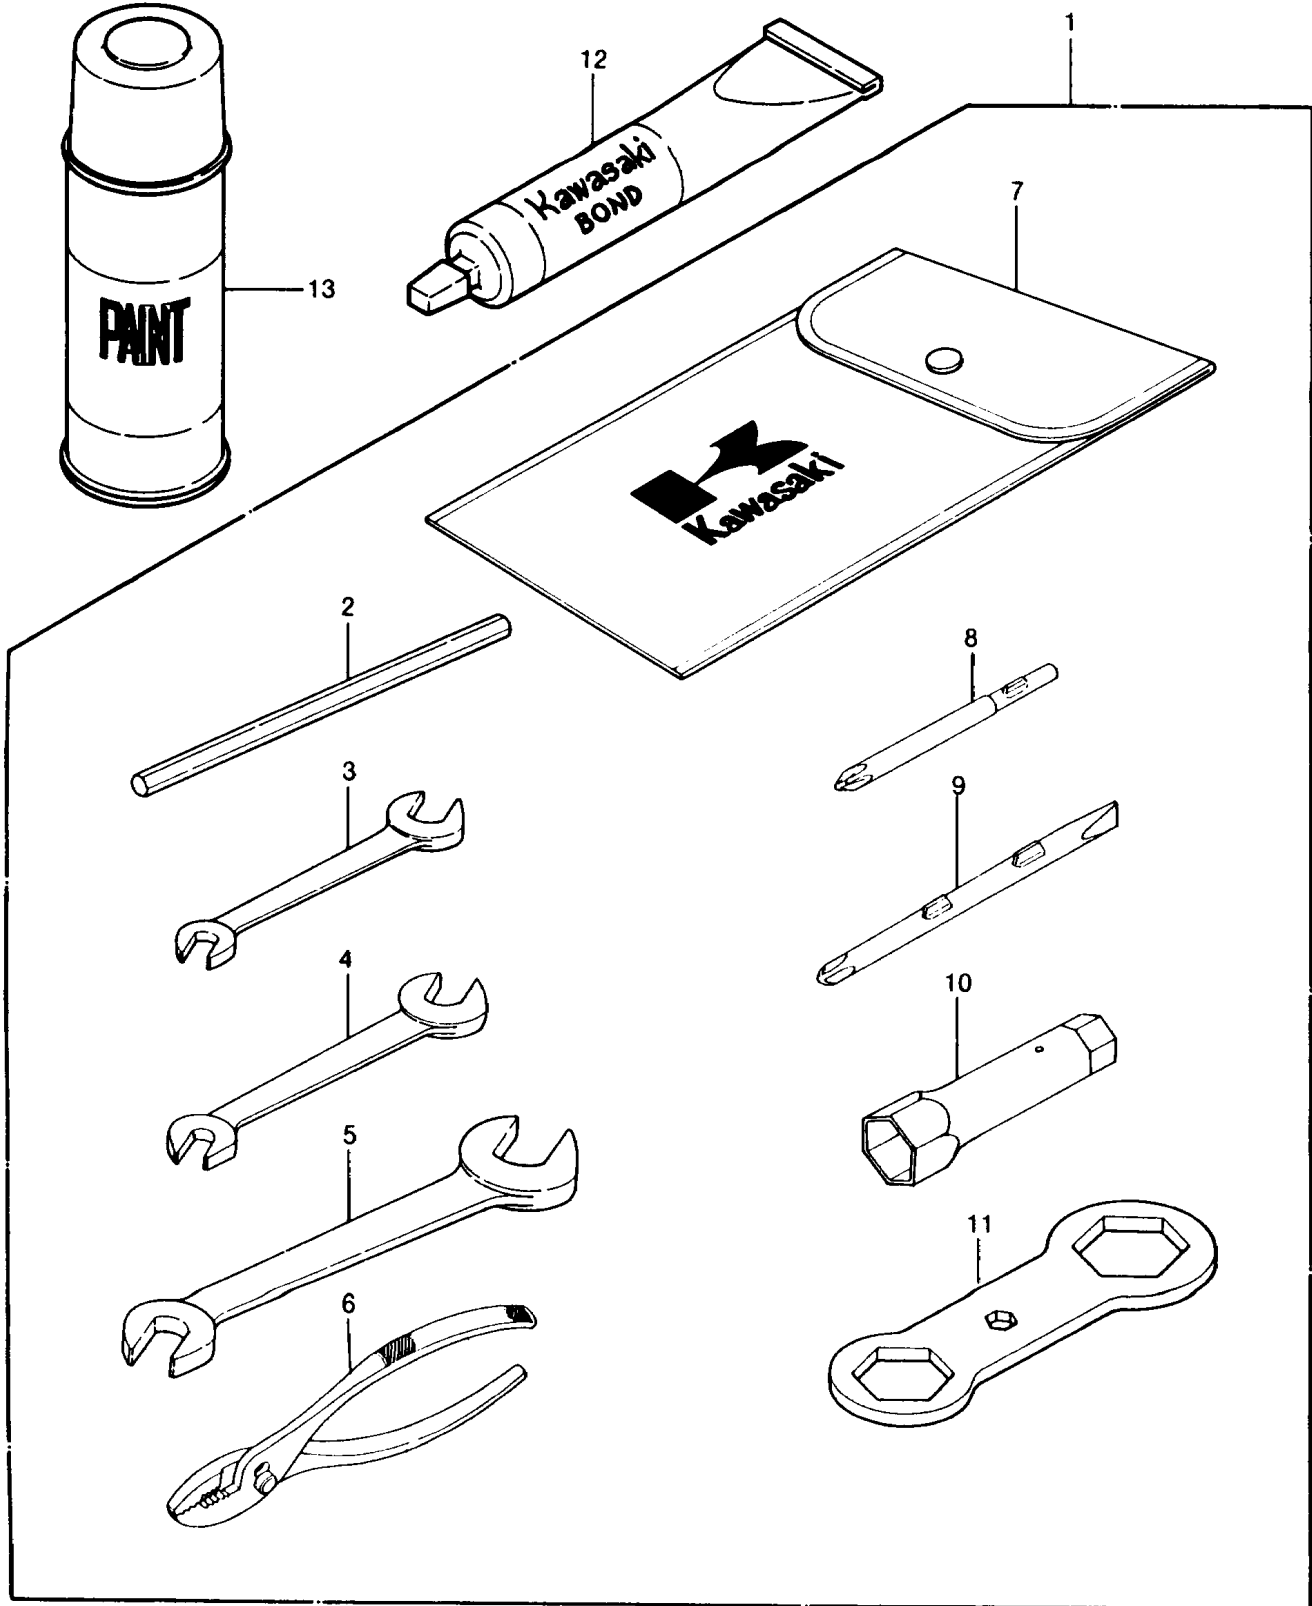

1990 JS440 PARTS DIAGRAM

OWNER TOOLS

1990 JS440 PARTS LIST

OWNER TOOLS

ITEM NAME	PART NUMBER	QUANTITY
TOOL-WRENCH,BOX,21MM (Ref # 10)	92110-1113	1
TOOL-WRENCH,BOX END,27X32 (Ref # 11)	92110-3701	1
GASKET-LIQUID,TUBE,100G,SILVER (Ref # 12)	92104-002	AR
PAINT,OPTIC RED,12OZ.SPRAY CAN (Ref # 13)	57002-4002	AR
TOOLKIT (Ref # 1A)	56007-3706	1
TOOL-WRENCH,ALLEN BAR,8X160 (Ref # 2)	92110-3702	1
TOOL-WRENCH,OPEN END,8X10 (Ref # 3)	92126-001	1
TOOL-WRENCH,OPEN END,12X13 (Ref # 4)	92126-002	1
TOOL-WRENCH,OPEN END,14X17 (Ref # 5A)	92110-1153	1
TOOL-PLIERS (Ref # 6)	92112-003	1
BAG,TOOL (Ref # 7)	56008-1019	1
TOOL-DRIVER,#3PHILLIPS (Ref # 8)	92107-005	1
TOOL-DRIVER,#2PHILLIPS&SLOT (Ref # 9)	92107-1051	1