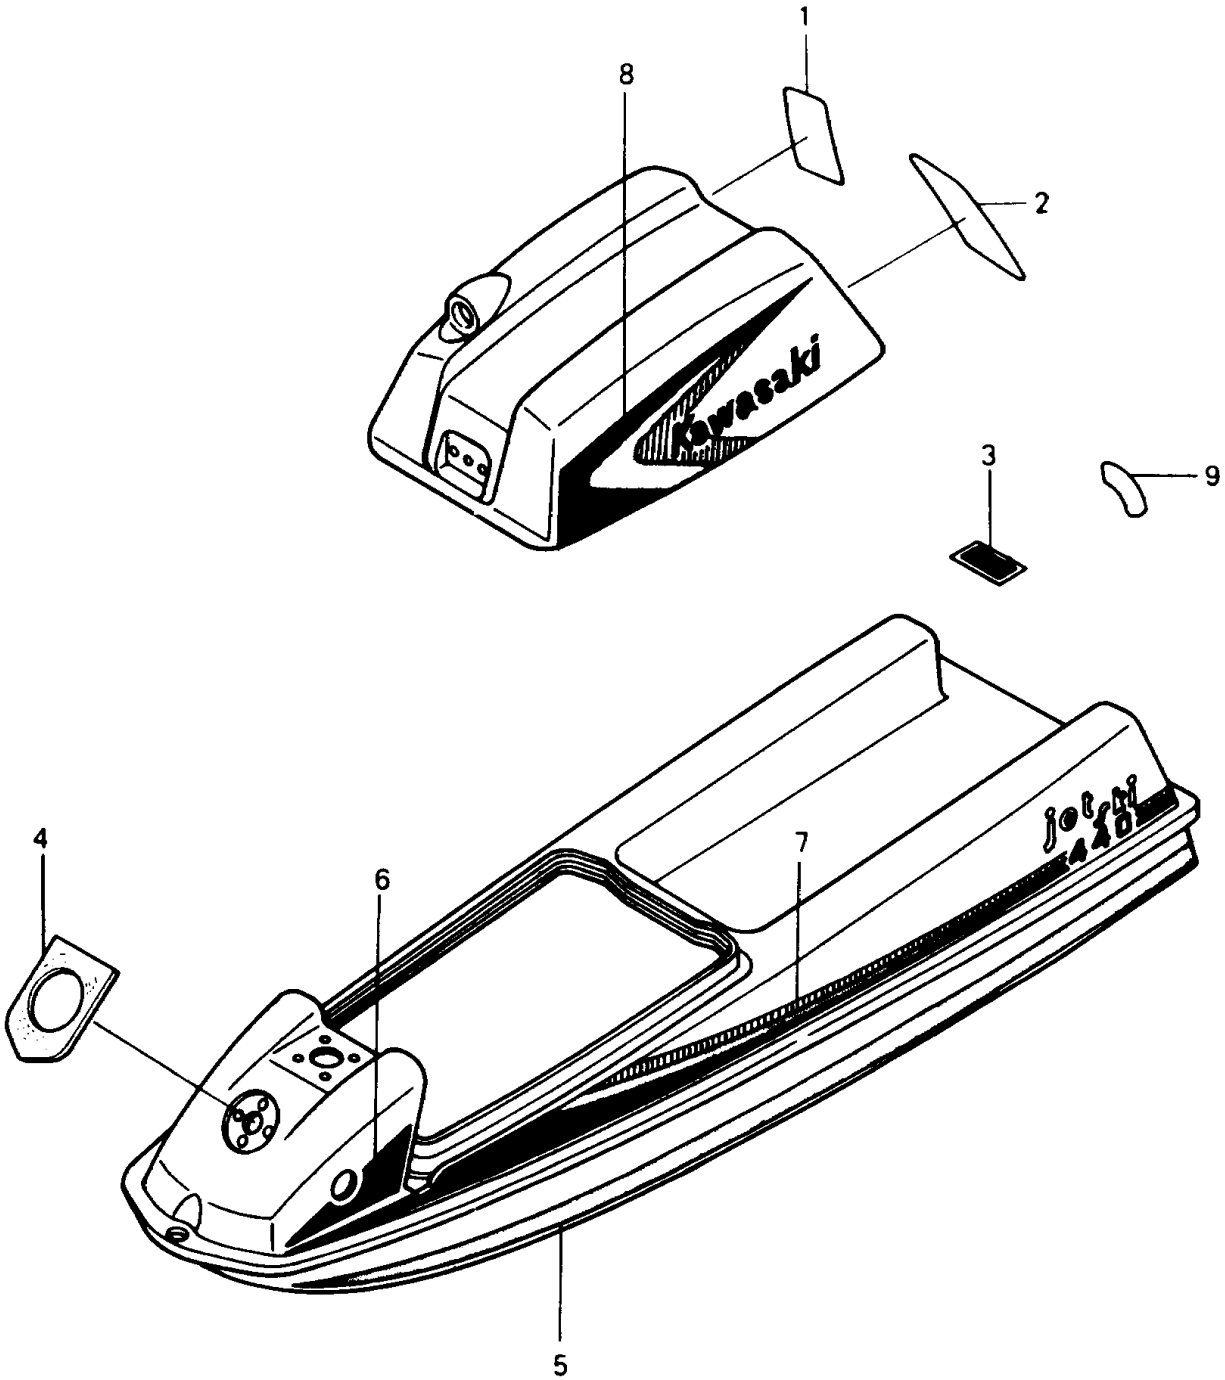

1987 JS440 PARTS DIAGRAM

Labels (JS440-A11)

1987 JS440 PARTS LIST

Labels (JS440-A11)

ITEM NAME	PART NUMBER	QUANTITY
LABEL-WARNING,MAINTENANCE (Ref # 1)	56040-3736	1
LABEL-WARNING,SAFETY (Ref # 2)	56040-3732	1
LABEL,FIRE EXTINGUISHER (Ref # 3)	56022-506	1
PATTERN,FRONT DECK,UPP (Ref # 4)	56047-1518	1
PATTERN,HULL,LH (Ref # 5A)	56045-1989	1
PATTERN,HULL,RH (Ref # 5)	56045-1988	1
PATTERN,FRONT DECK,RH (Ref # 6A)	56046-1310	1
PATTERN,FRONT DECK,LH (Ref # 6)	56046-1309	1
PATTERN,REAR DECK,RH (Ref # 7A)	56046-1312	1
PATTERN,REAR DECK,LH (Ref # 7)	56046-1311	1
PATTERN,ENGINE HOOD,RH (Ref # 8A)	56046-1314	1
PATTERN,ENGINE HOOD,LH (Ref # 8)	56046-1313	1
LABEL-WARNING,CAP (Ref # 9)	56040-3705	1