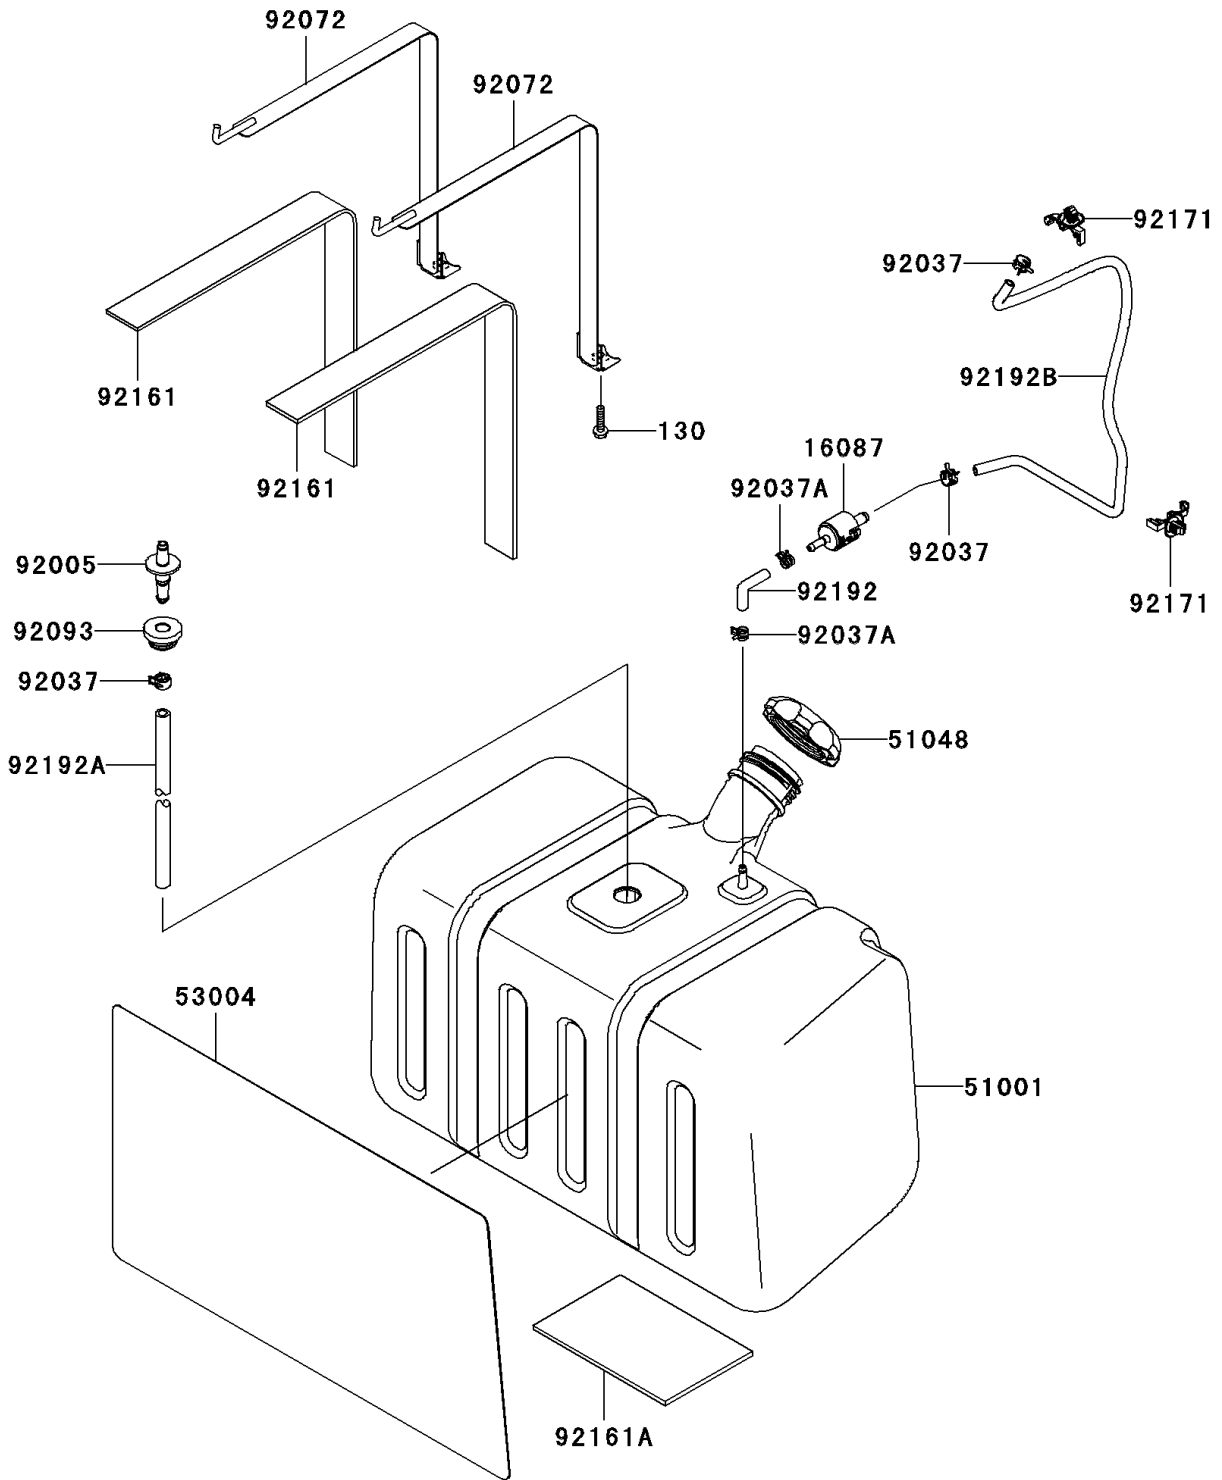

2008 Teryx® 750 4x4 NRA OUTDOORS™ PARTS DIAGRAM

Fuel Tank

F2410

2008 Teryx® 750 4x4 NRA OUTDOORS™ PARTS LIST

Fuel Tank

ITEM NAME	PART NUMBER	QUANTITY
BOLT-FLANGED,6X25 (Ref # 130)	130BA0625	2
VALVE-CHECK (Ref # 16087)	16087-0002	1
TANK-COMP-FUEL (Ref # 51001)	51001-0266	1
CAP-ASSY-TANK,FUEL (Ref # 51048)	51048-0028	1
MAT (Ref # 53004)	53004-0016	1
FITTING (Ref # 92005)	92005-7501	1
CLAMP,HOSE CLIP (Ref # 92037)	92037-1181	3
CLAMP,TUBE (Ref # 92037A)	92037-1461	2
BAND,FUEL TANK (Ref # 92072)	92072-0114	2
SEAL (Ref # 92093)	92093-0129	1
DAMPER (Ref # 92161)	92161-0426	2
DAMPER (Ref # 92161A)	92161-7508	1
CLAMP (Ref # 92171)	92171-0453	2
TUBE,FUEL TANK-CHECK VALVE (Ref # 92192)	92192-0067	1
TUBE,8X13X320 (Ref # 92192A)	92192-0406	1
TUBE (Ref # 92192B)	92192-0647	1