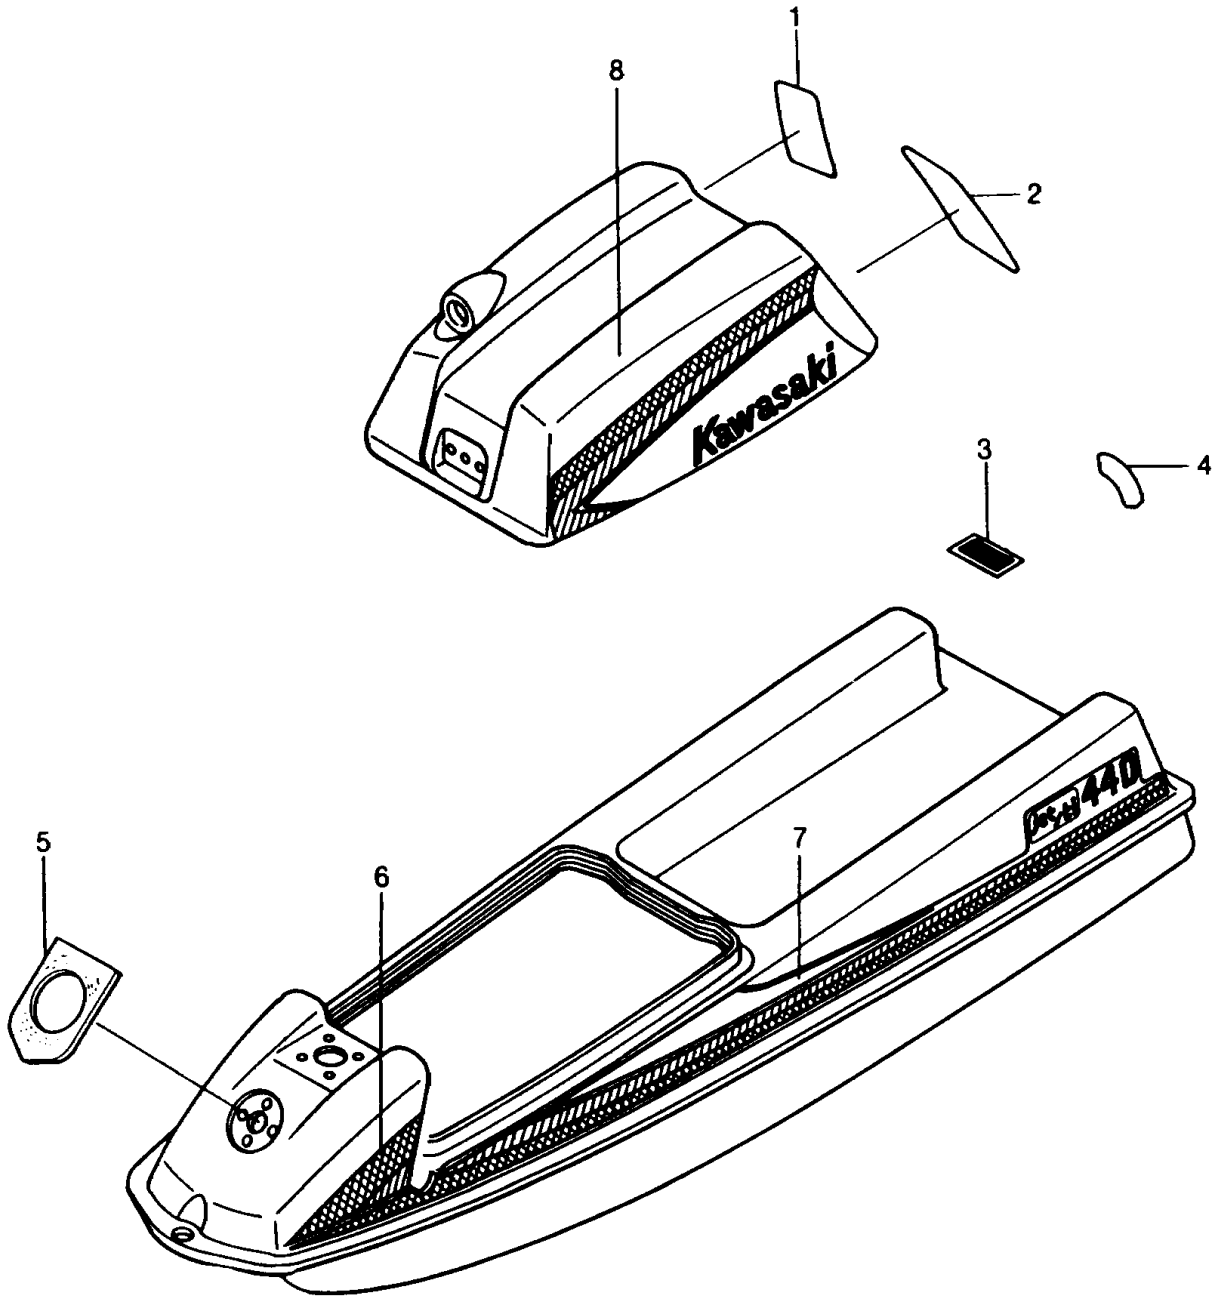

1988 JS440 PARTS DIAGRAM

Labels (JS440-A12)

1988 JS440 PARTS LIST

Labels (JS440-A12)

ITEM NAME	PART NUMBER	QUANTITY
LABEL-WARNING,MAINTENANCE (Ref # 1)	56040-3736	1
LABEL-WARNING,SAFETY (Ref # 2)	56040-3732	1
LABEL,FIRE EXTINGUISHER (Ref # 3)	56022-506	1
LABEL-WARNING,CAP (Ref # 4)	56040-3705	1
PATTERN,FRONT DECK,UPP (Ref # 5)	56047-1518	1
PATTERN,FRONT DECK,RH (Ref # 6A)	56047-1969	1
PATTERN,FRONT DECK,LH (Ref # 6)	56047-1968	1
PATTERN,REAR DECK,RH (Ref # 7A)	56047-1971	1
PATTERN,REAR DECK,LH (Ref # 7)	56047-1970	1
PATTERN,ENGINE HOOD,RH (Ref # 8A)	56047-1973	1
PATTERN,ENGINE HOOD,LH (Ref # 8)	56047-1972	1