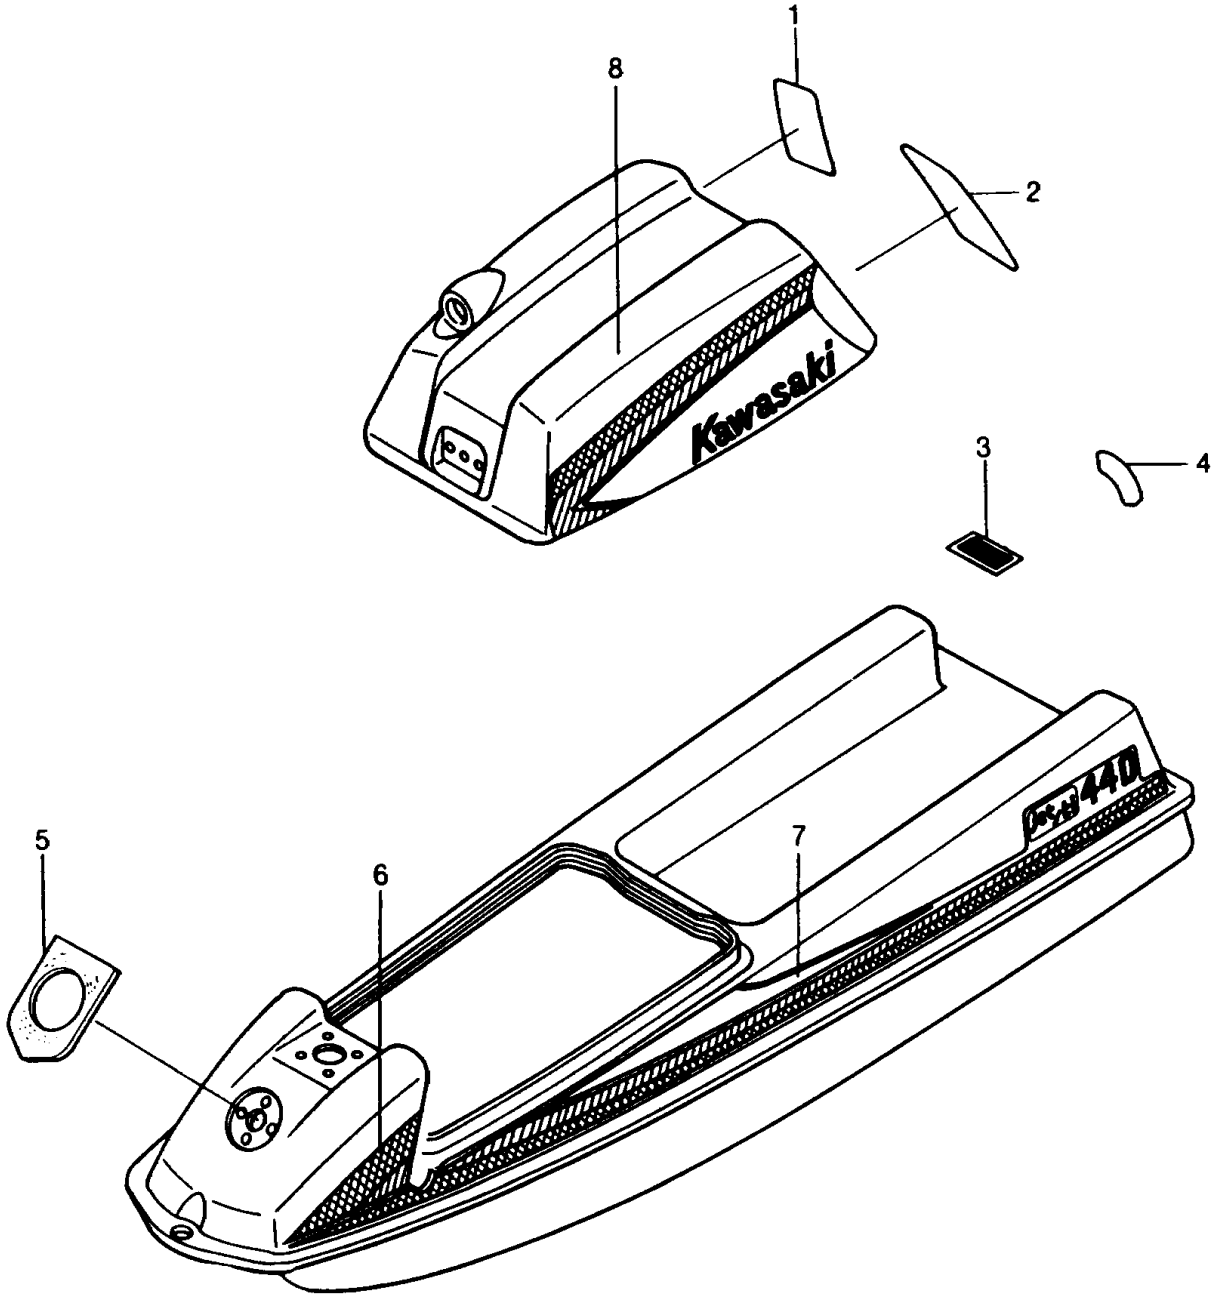

1988 JS440 PARTS DIAGRAM

Labels (JS440-A12)

1988 JS440 PARTS LIST

Labels (JS440-A12)

ITEM NAME	PART NUMBER	QUANTITY
LABEL-WARNING,MAINTENANCE (Ref # 1)	56040-3736	1
LABEL-WARNING,SAFETY (Ref # 2)	56040-3732	1
LABEL,FIRE EXTINGUISHER (Ref # 3)	56022-506	1
LABEL-WARNING,CAP (Ref # 4)	56040-3705	1
PATTERN,FRONT DECK,UPP (Ref # 5)	56047-1518	1
PATTERN,FRONT DECK,RH (Ref # 6A)	56047-1969	1
PATTERN,FRONT DECK,LH (Ref # 6)	56047-1968	1
PATTERN,REAR DECK,RH (Ref # 7A)	56047-1971	1
PATTERN,REAR DECK,LH (Ref # 7)	56047-1970	1
PATTERN,ENGINE HOOD,RH (Ref # 8A)	56047-1973	1
PATTERN,ENGINE HOOD,LH (Ref # 8)	56047-1972	1